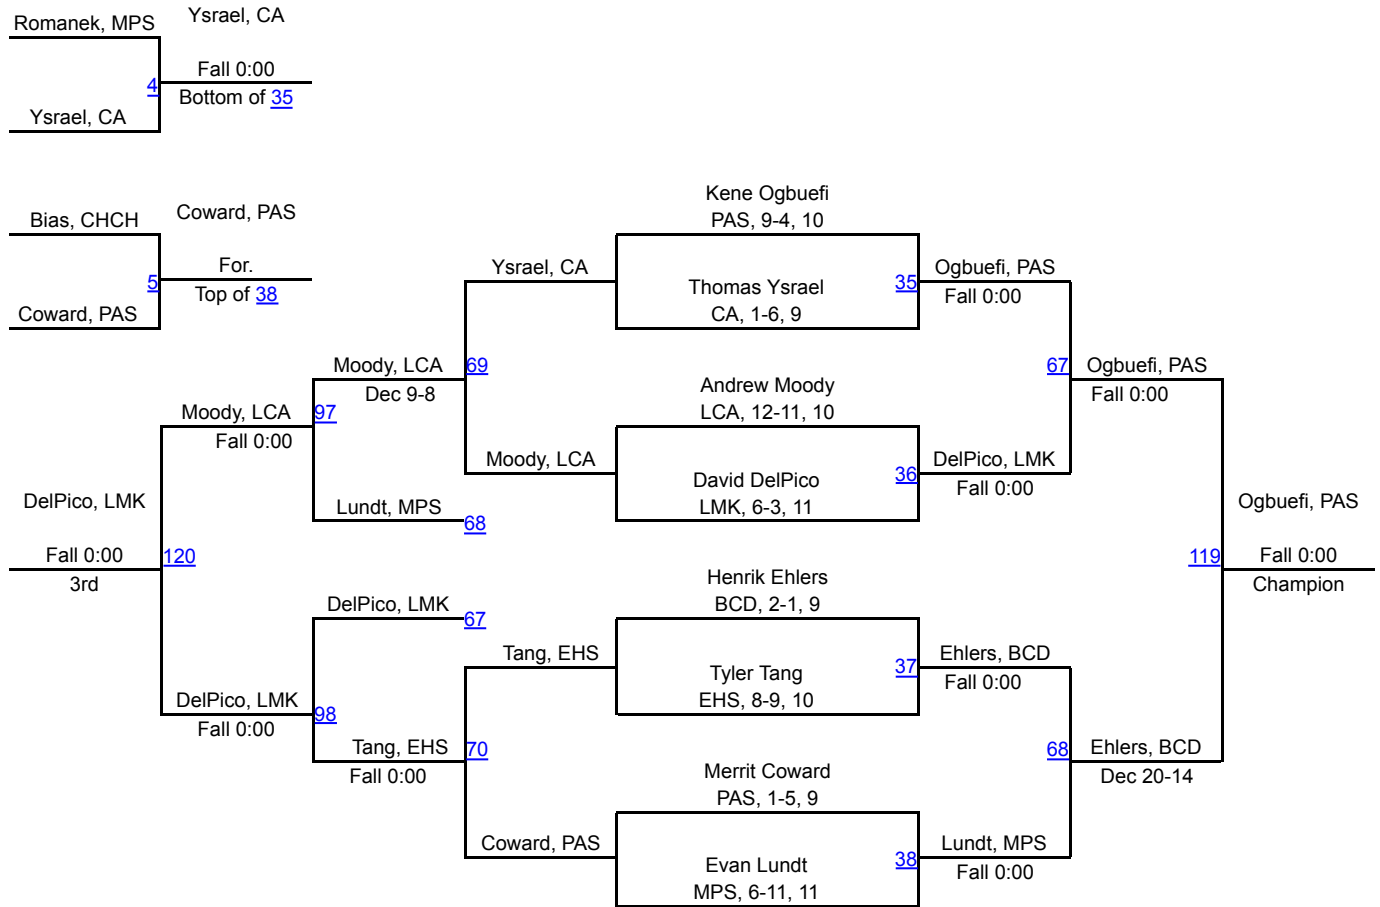

EIL Invitational Wrestling Tournament

138