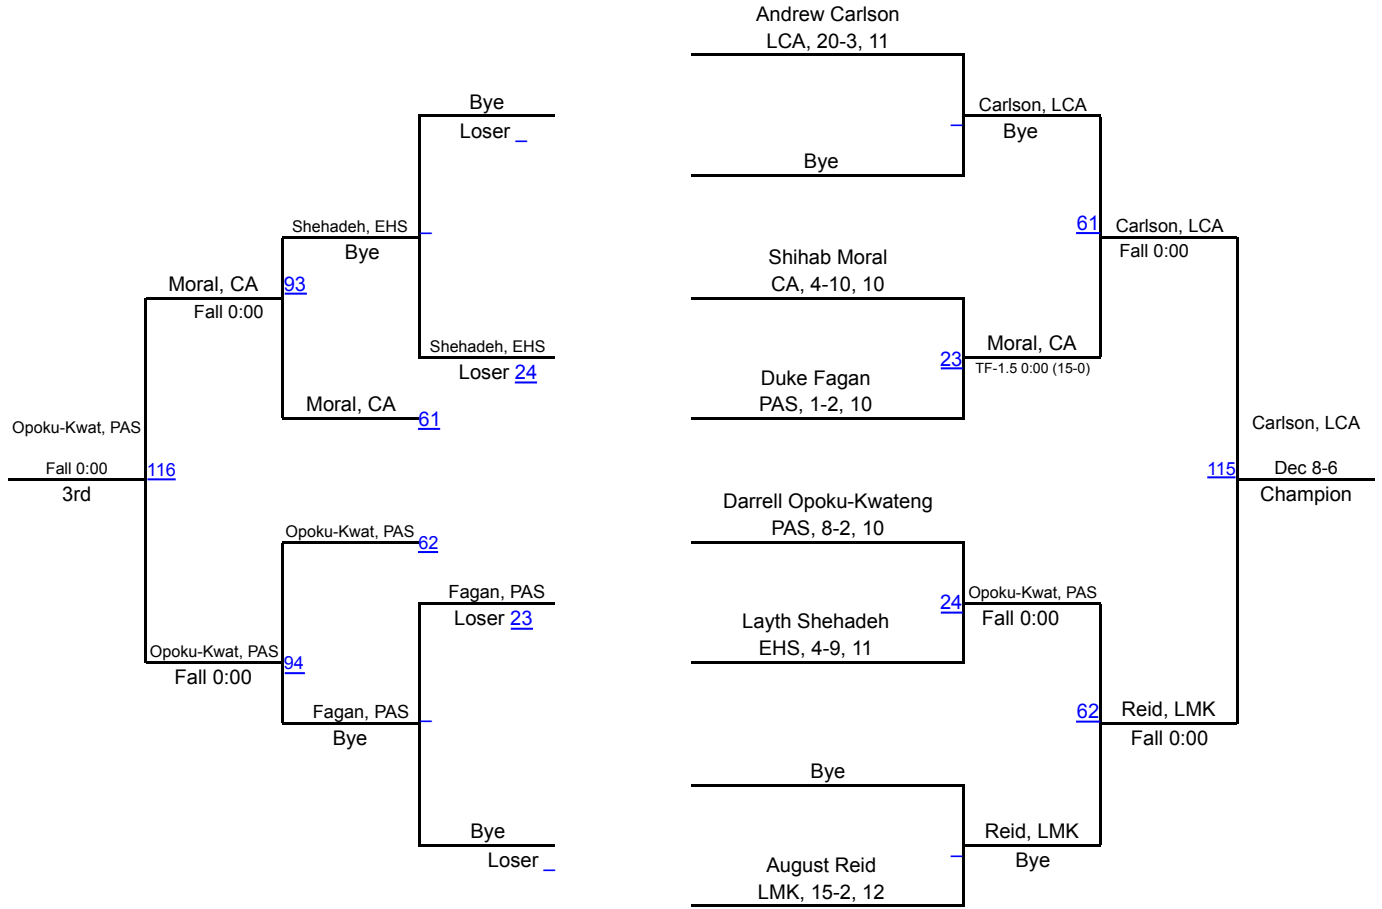

# EIL Invitational Wrestling Tournament

**152**

# EIL Invitational Wrestling Tournament

160

# EIL Invitational Wrestling Tournament

170