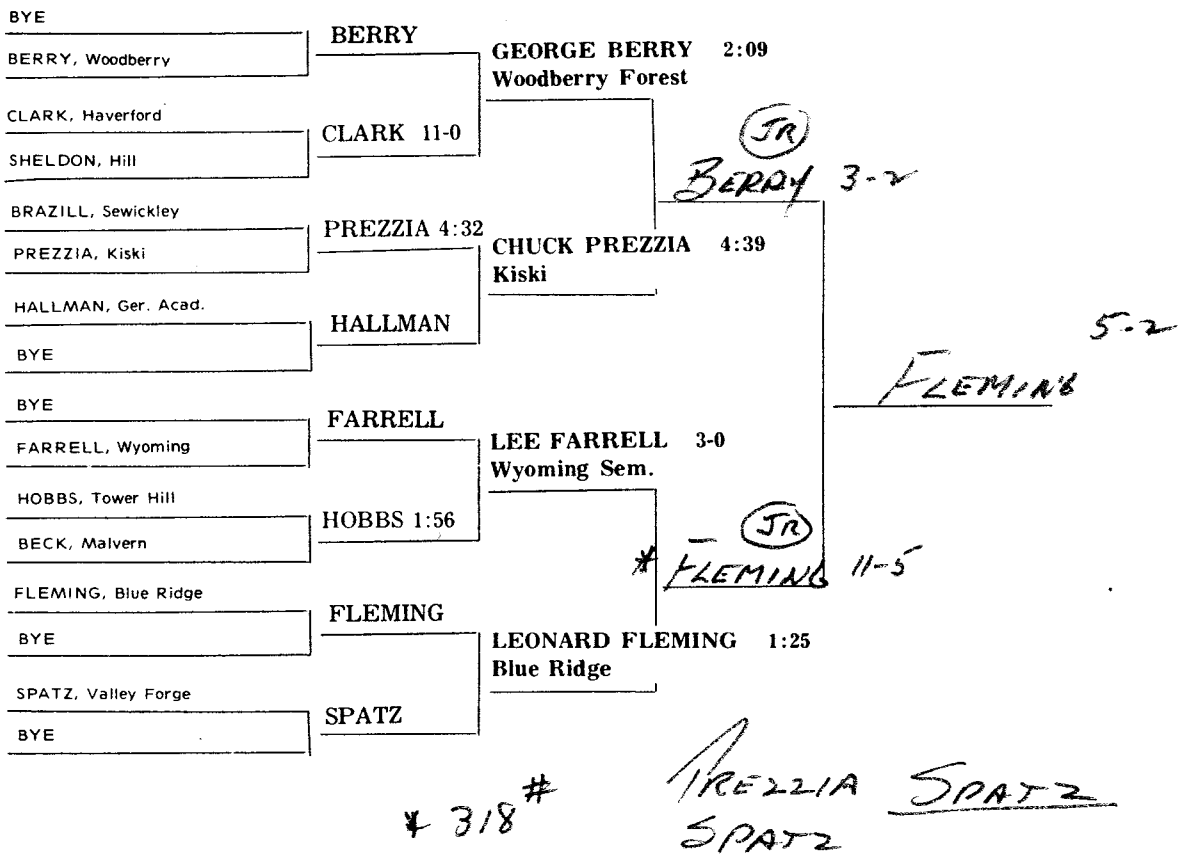

UNL. lb. CLASS