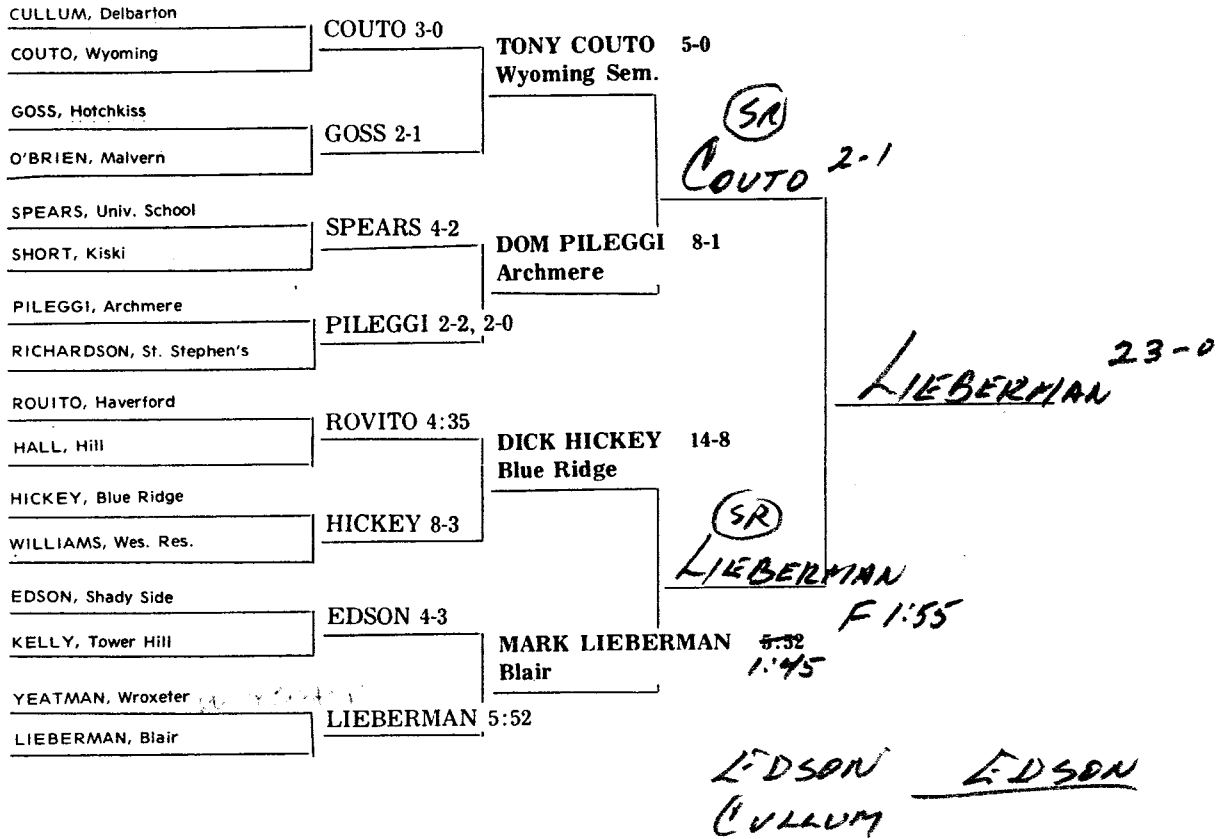

188 lb. CLASS