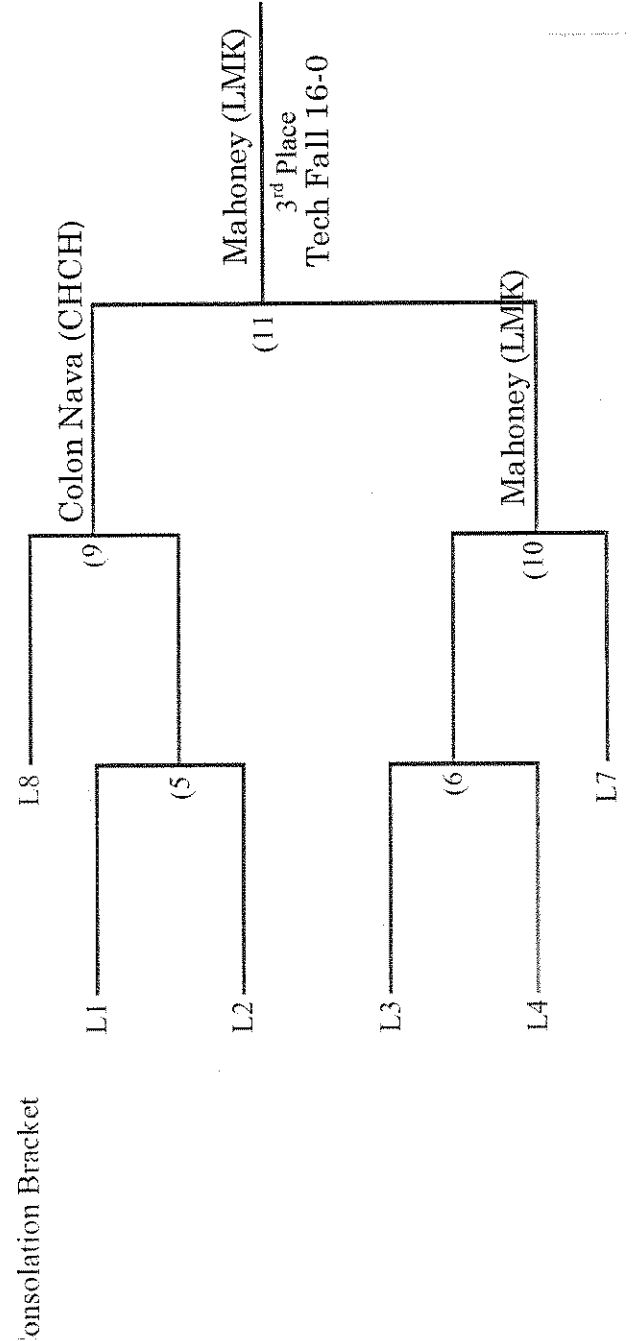

Eastern Independent League Wrestling Tournament

hosted by Beaver Country Day School
February 8, 2014

Weight Class 120

2nd Place (Loser of 12)

4th Place (Loser of 11)

- _____ Beaver Country Day School (BCD)
- _____ Chapel Hill-Chauncy Hall (CH)
- _____ Concord Academy (CA)
- _____ Landmark School (LMK)
- _____ Lexington Christian Academy (LCA)
- _____ Portsmouth Abbey School (PA)