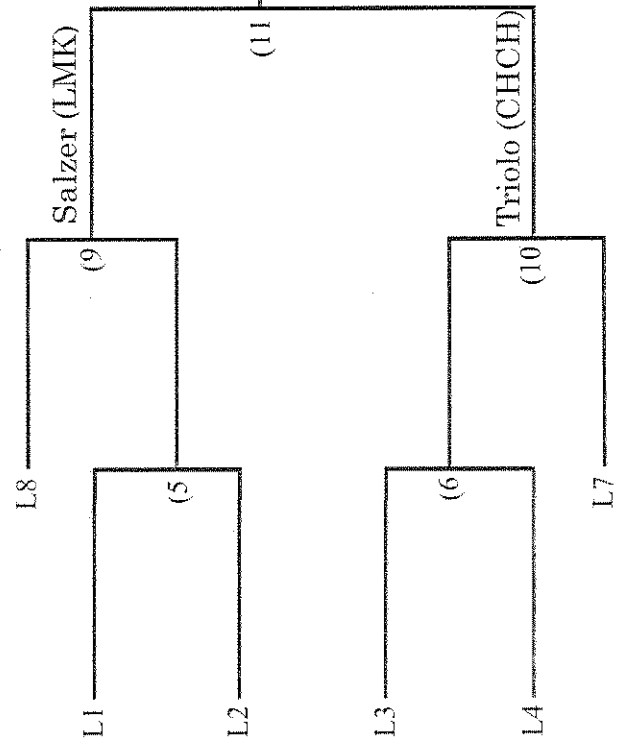

Consolation Bracket

2nd Place (Loser of 12)

4th Place (Loser of 11)

Triolo (CHCH)
3rd Place
Fall 1:29

- _____ Beaver Country Day School (BCD)
- _____ Chapel Hill-Chauncy Hall (CH)
- _____ Concord Academy (CA)
- _____ Landmark School (LMK)
- _____ Lexington Christian Academy (LCA)
- _____ Portsmouth Abbey School (PA)