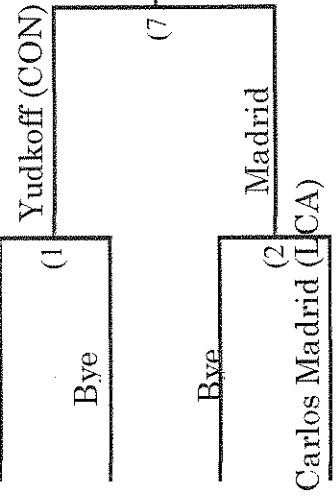

Eastern Independent League Wrestling Tournament

TULLUM 2 2110000000

Zach Yudkoff (CON)