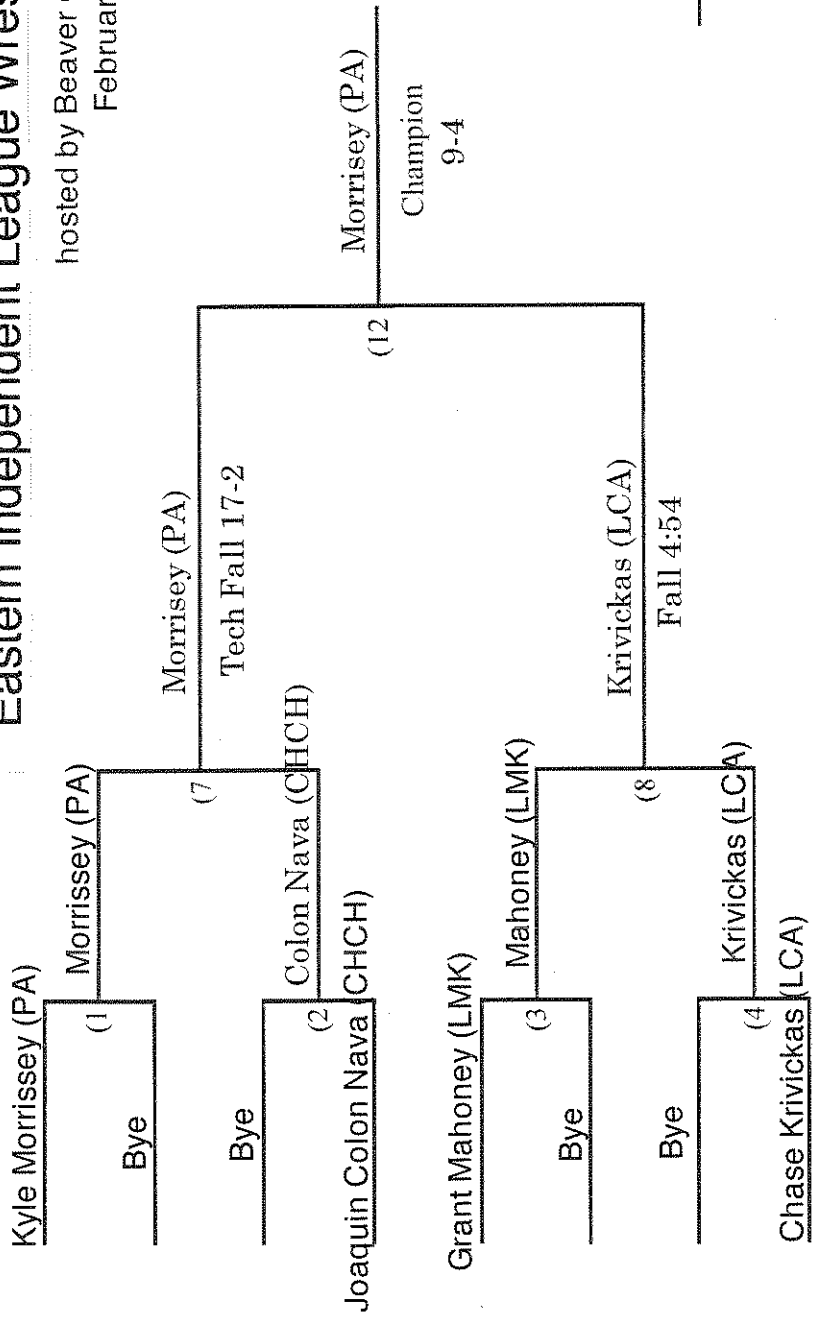

Eastern Independent League Wrestling Tournament

hosted by Beaver Country Day School
February 8, 2014

Weight Class 120

2nd Place (Loser of 12)

4th Place (Loser of 11)