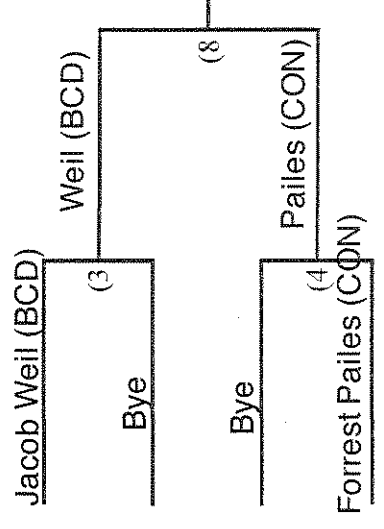

Eastern Independent League Wrestling Tournament

hosted by Beaver Country Day School
February 8, 2014

Weight Class 113

Aguilar (LCA)
Champion
Fall 0:27

2nd Place (Loser of 12)

4th Place (Loser of 11)

Consolation Bracket