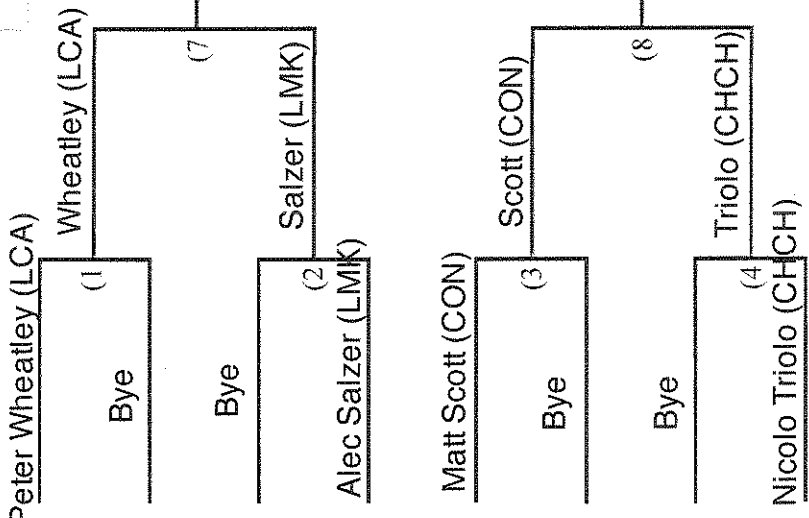

Eastern Independent League Wrestling Tournament

hosted by Beaver Country Day School
February 8, 2014

Weight Class 285