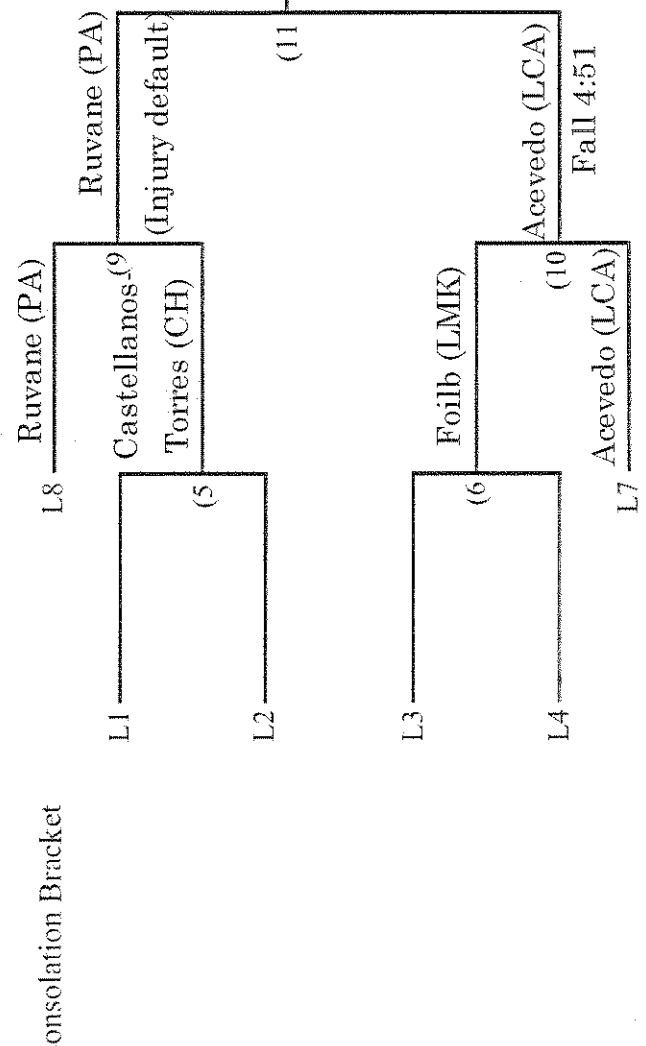

Consolation Bracket

Eastern Independent League Wrestling Tournament

hosted by Beaver Country Day School
February 8, 2014

Weight Class 145

Champion
Fall 5:54

2nd Place (Loser of 12)

4th Place (Loser of 11)

3rd Place
3-0