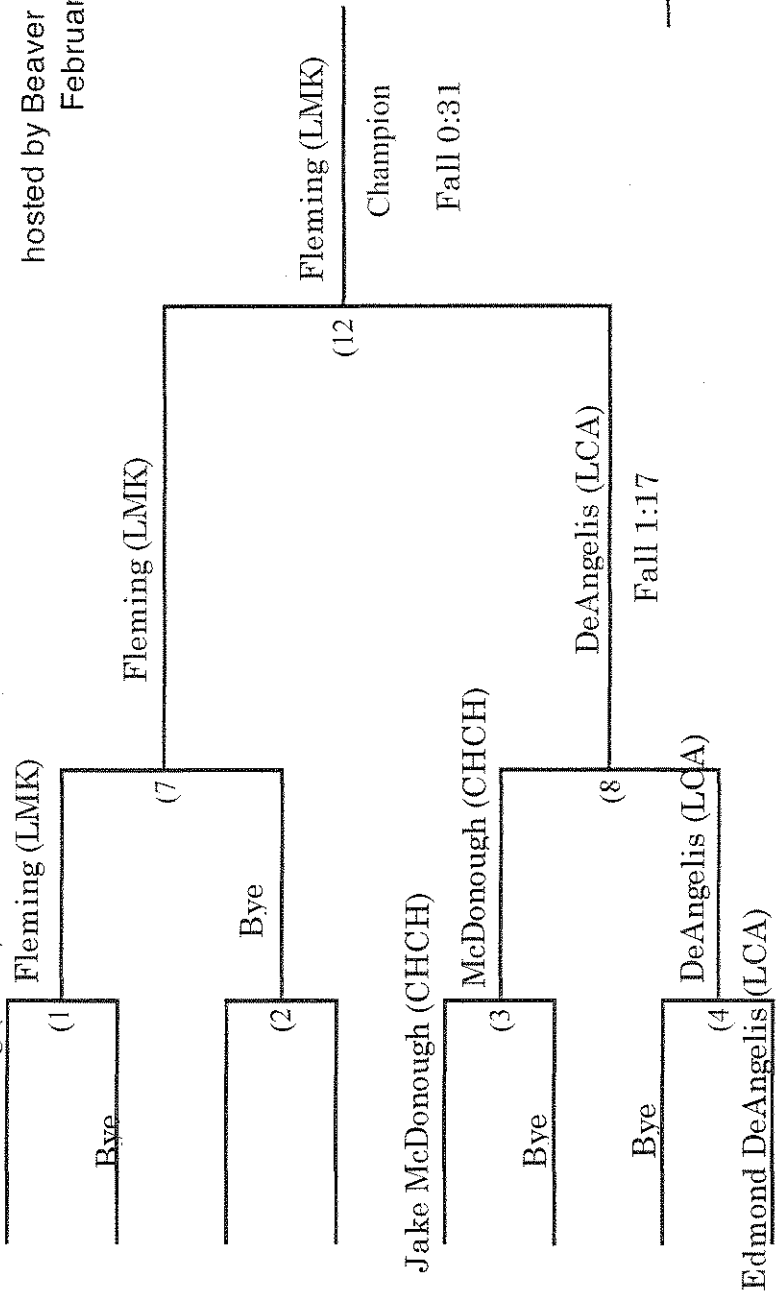

Eastern Independent League Wrestling Tournament

hosted by Beaver Country Day School
February 8, 2014

Weight Class 170