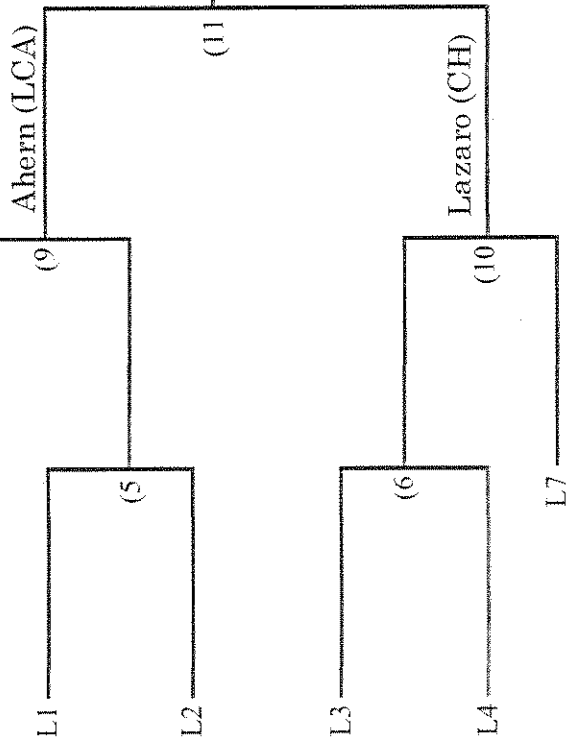

Eastern Independent League Wrestling Tournament

hosted by Beaver Country Day School
February 8, 2014

Weight Class 160

Sonkin (CON)
Champion
Fall 5:16

2nd Place (Loser of 12)

4th Place (Loser of 11)

Consolation Bracket