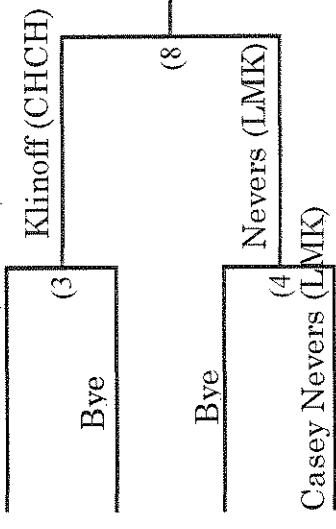

Eastern Independent League Wrestling Tournament

TULLUM 2 2110000000

Zach Yudkoff (CON)

Weight Class 195

hosted by Beaver Country Day School
February 8, 2014

Nicholas Klinoff (CHCH)

Consolation Bracket

- ____ Beaver Country Day School (BCD)
- ____ Chapel Hill-Chauncy Hall (CH)
- ____ Concord Academy (CA)
- ____ Landmark School (LMK)
- ____ Lexington Christian Academy (LCA)
- ____ Portsmouth Abbey School (PA)