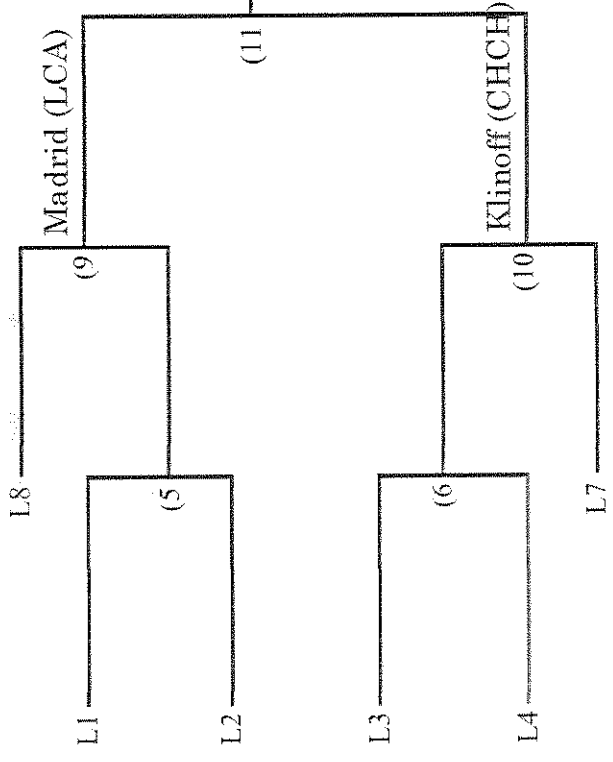

Eastern Independent League Wrestling Tournament

TULLUM 2 2110000000

Zach Yudkoff (CON)

Weight Class 195

hosted by Beaver Country Day School
February 8, 2014

Nicholas Klinoff (CHCH)

Consolation Bracket

- ____ Beaver Country Day School (BCD)
- ____ Chapel Hill-Chauncy Hall (CH)
- ____ Concord Academy (CA)
- ____ Landmark School (LMK)
- ____ Lexington Christian Academy (LCA)
- ____ Portsmouth Abbey School (PA)