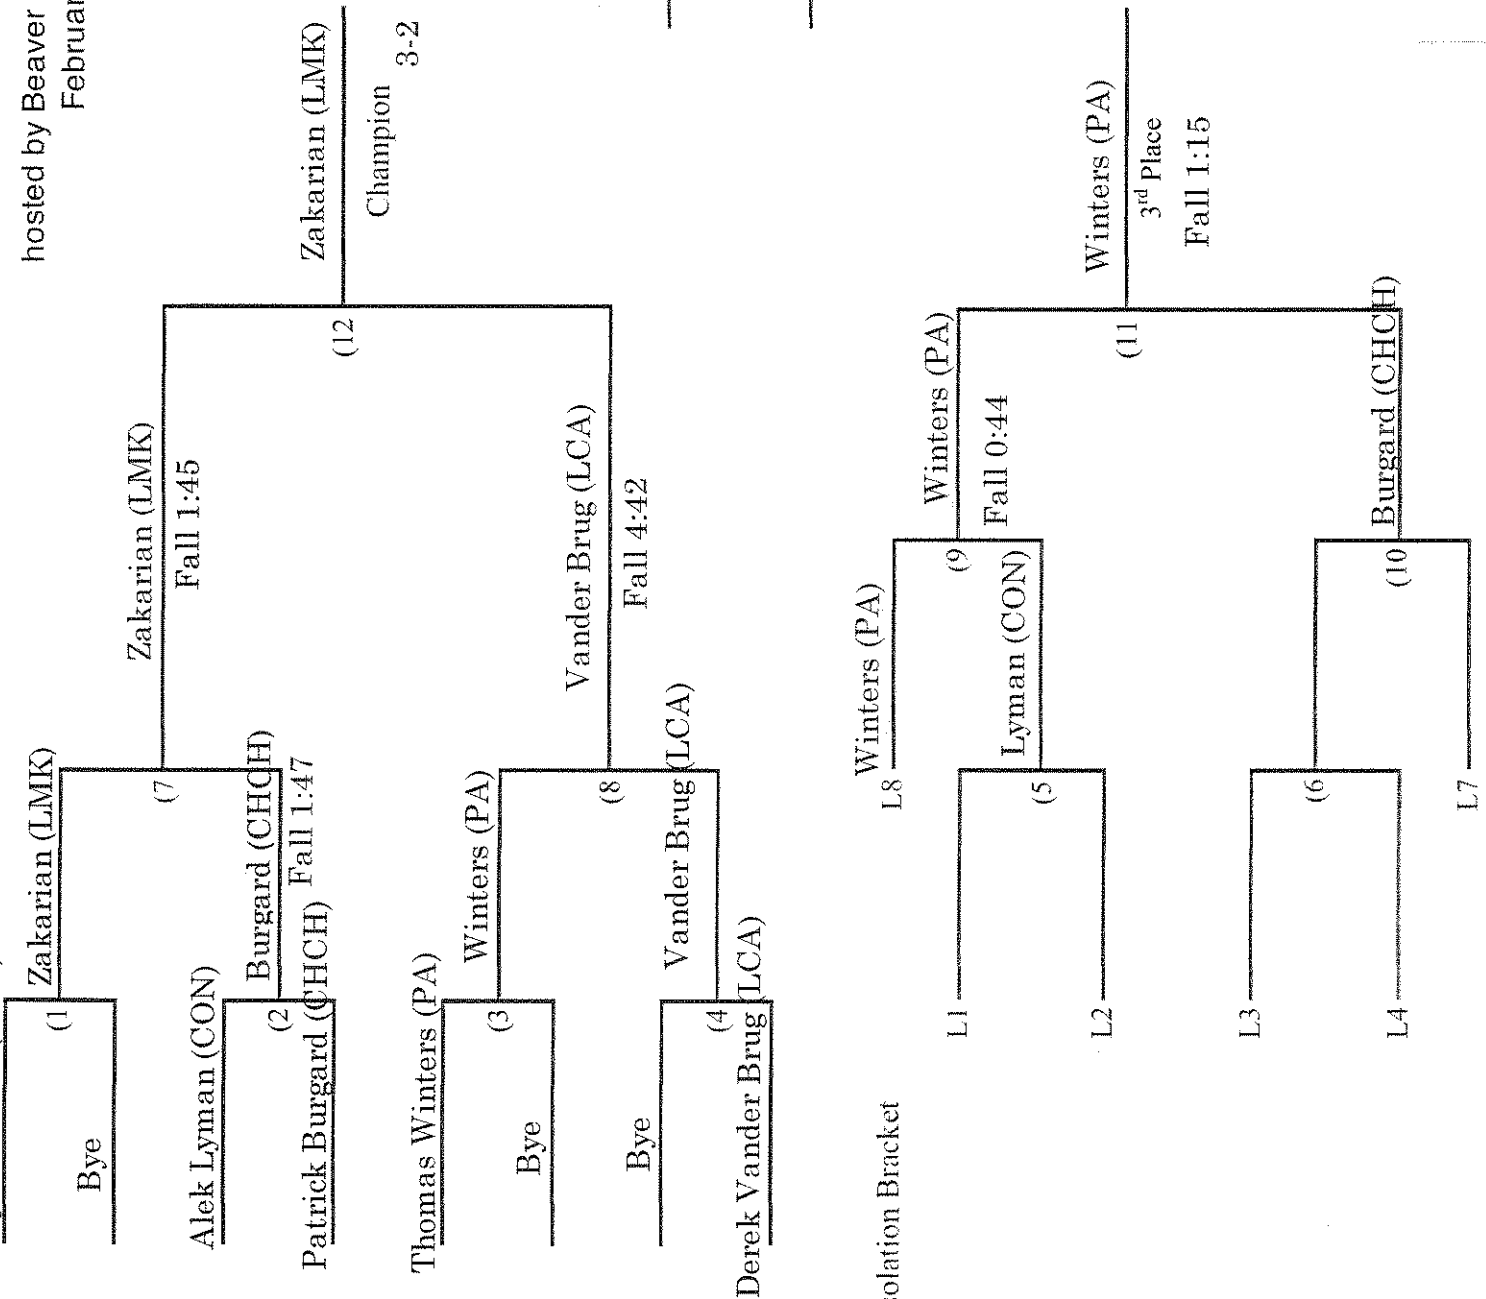

Eastern Independent League Wrestling Tournament

hosted by Beaver Country Day School
February 8, 2014

Weight Class 182

- ____ Beaver Country Day School (BCD)
- ____ Chapel Hill-Chauncy Hall (CH)
- ____ Concord Academy (CA)
- ____ Landmark School (LMK)
- ____ Lexington Christian Academy (LCA)
- ____ Portsmouth Abbey School (PA)