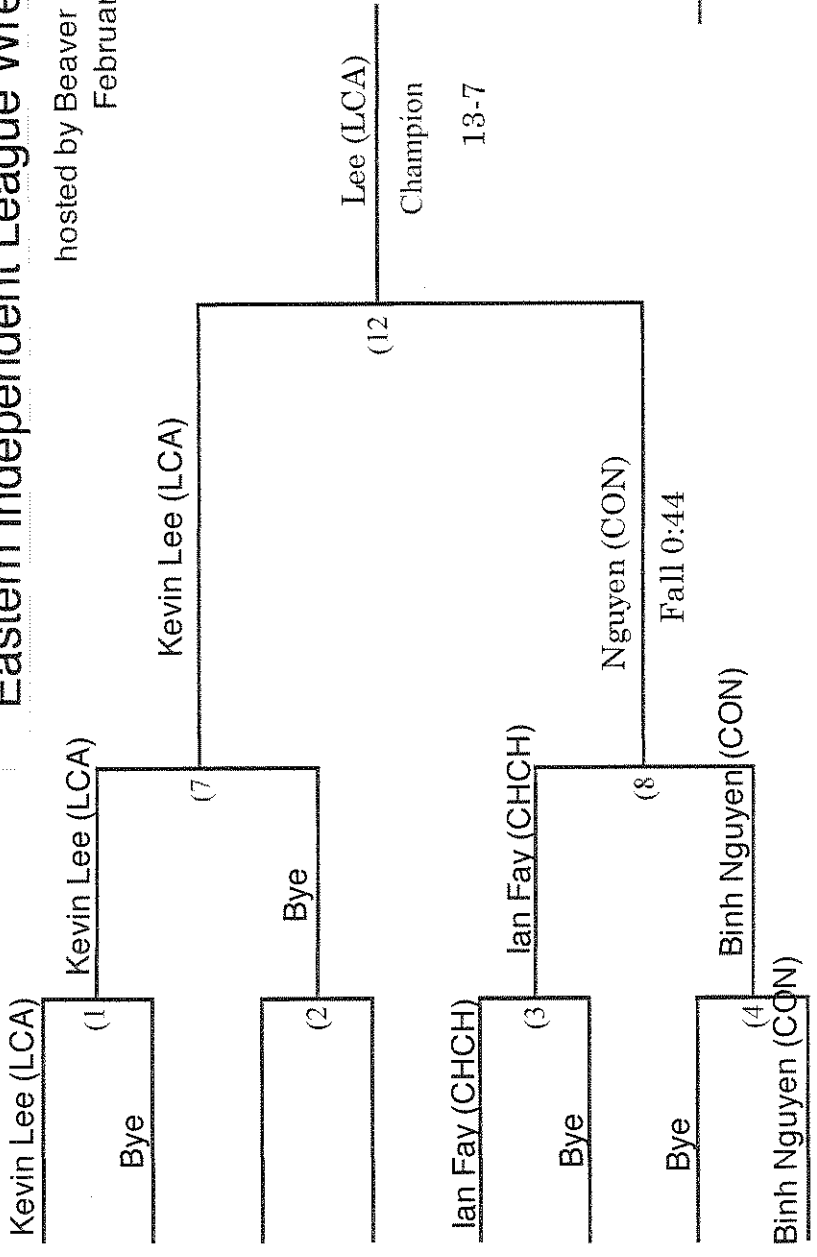

Eastern Independent League Wrestling Tournament

hosted by Beaver Country Day School
February 8, 2014

Weight Class 106