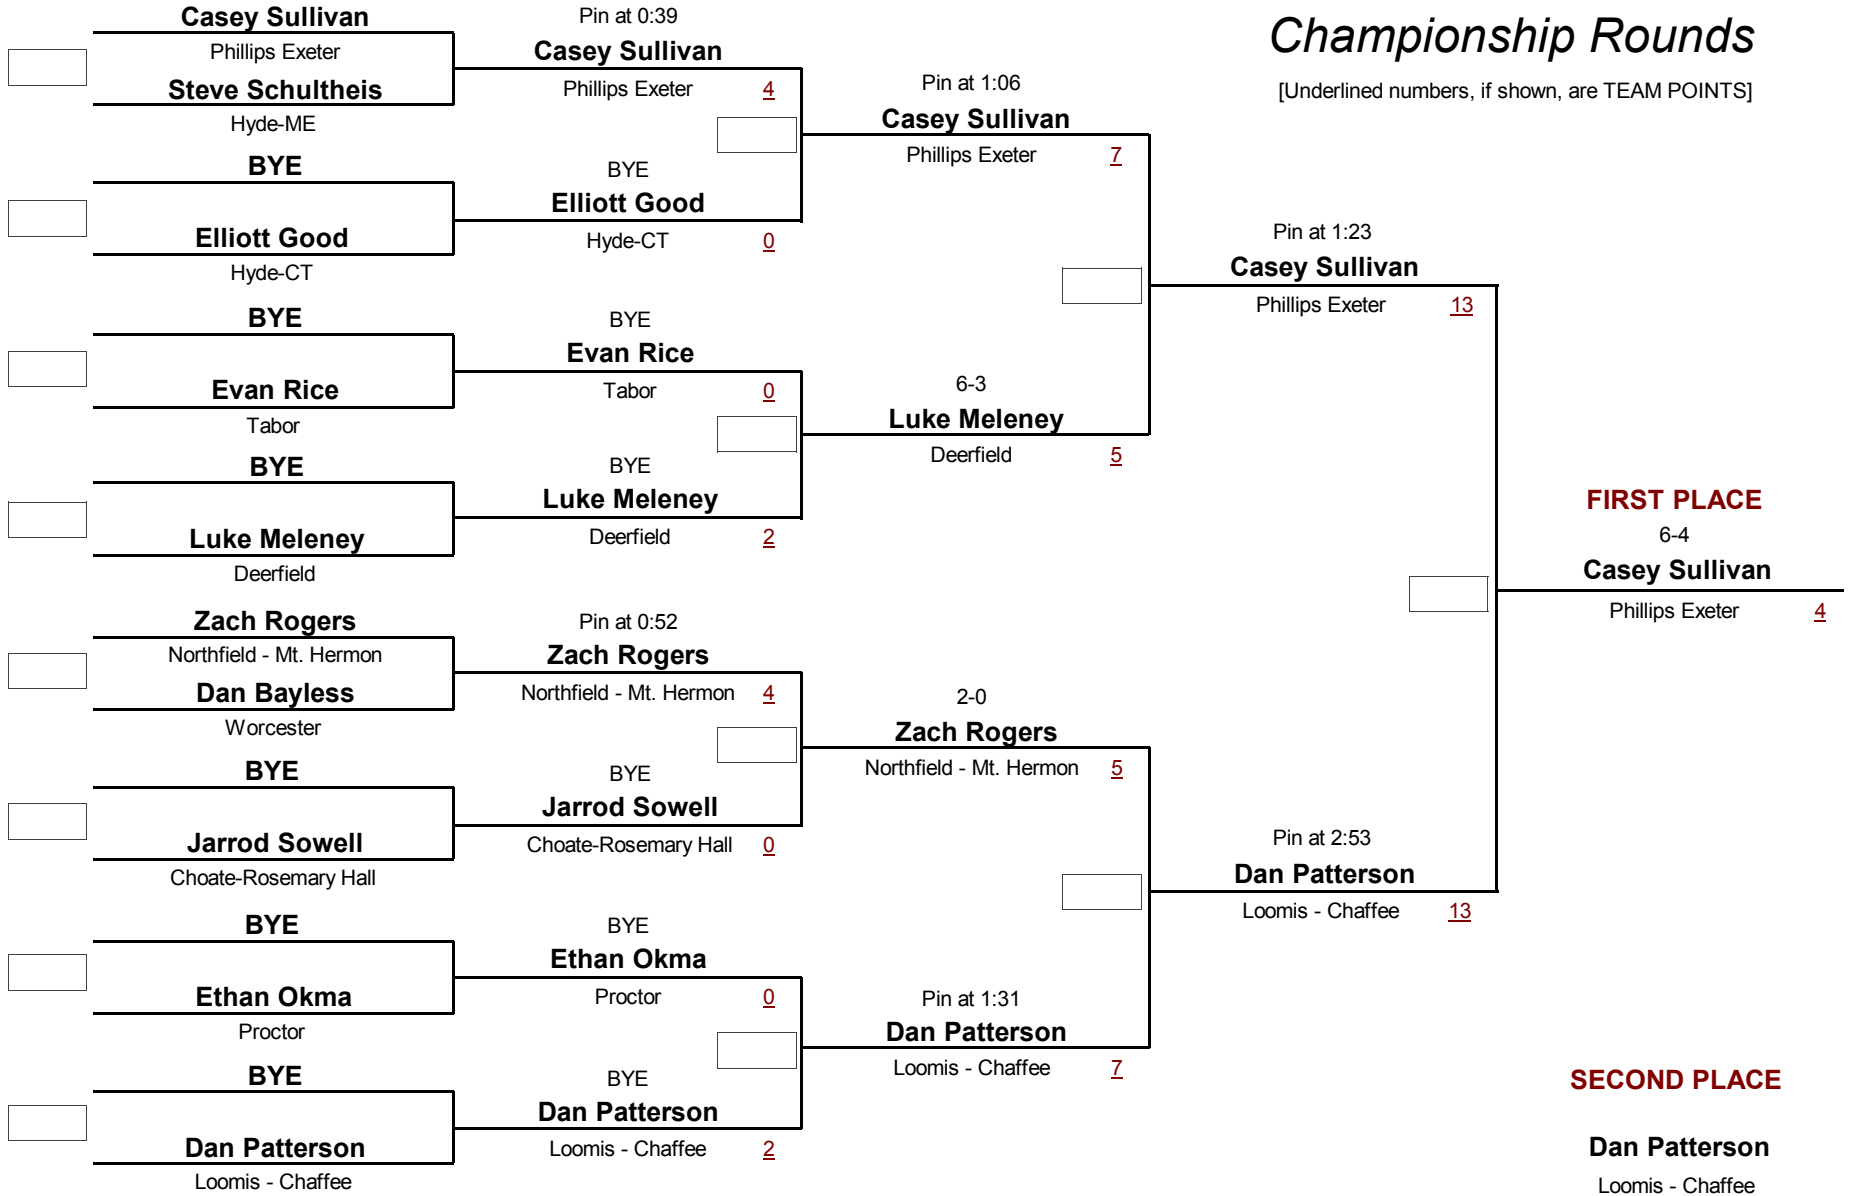

PREP CLASS A

DIVISION

275.0

WEIGHT

2006 Class A's

February 18, 2006

Championship Rounds

[Underlined numbers, if shown, are TEAM POINTS]