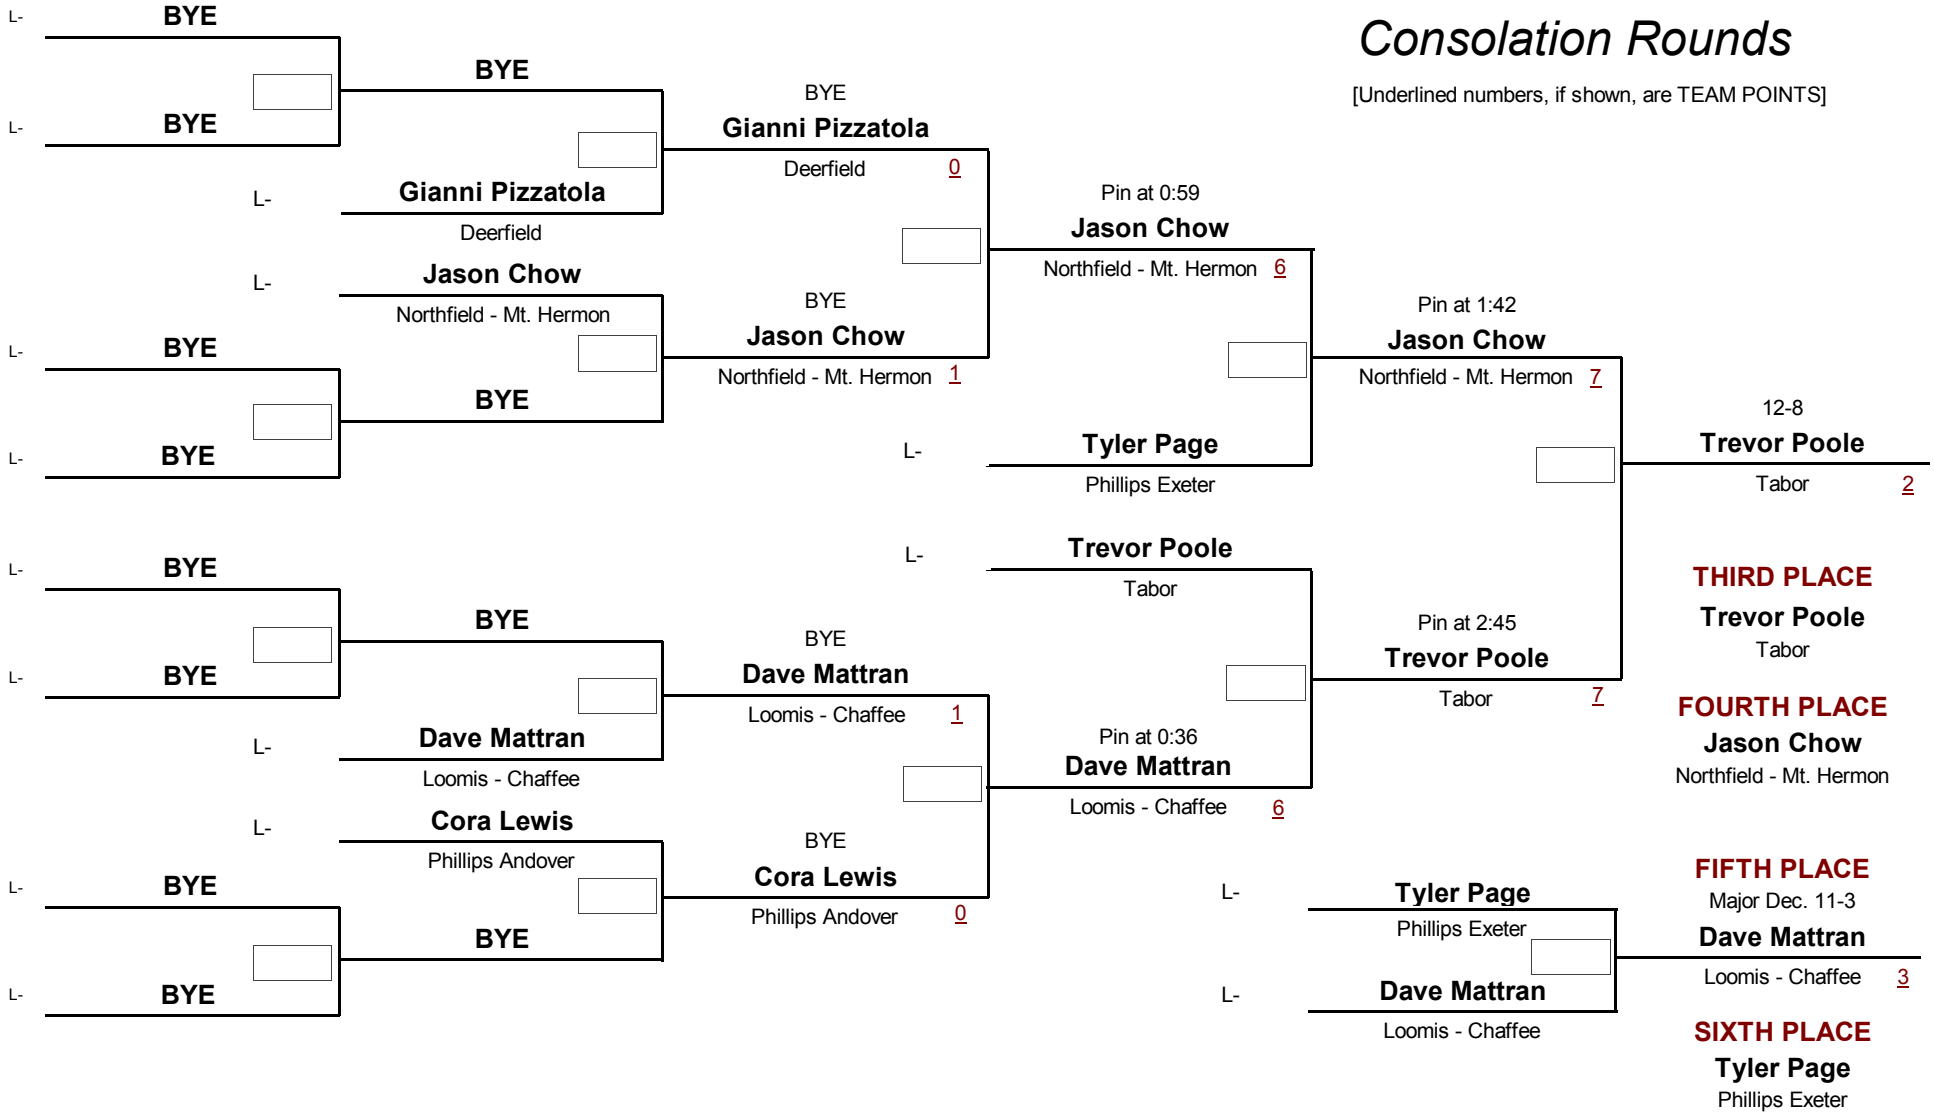

PREP CLASS A

DIVISION

103.0

WEIGHT

2006 Class A's

February 18, 2006

Consolation Rounds

[Underlined numbers, if shown, are TEAM POINTS]