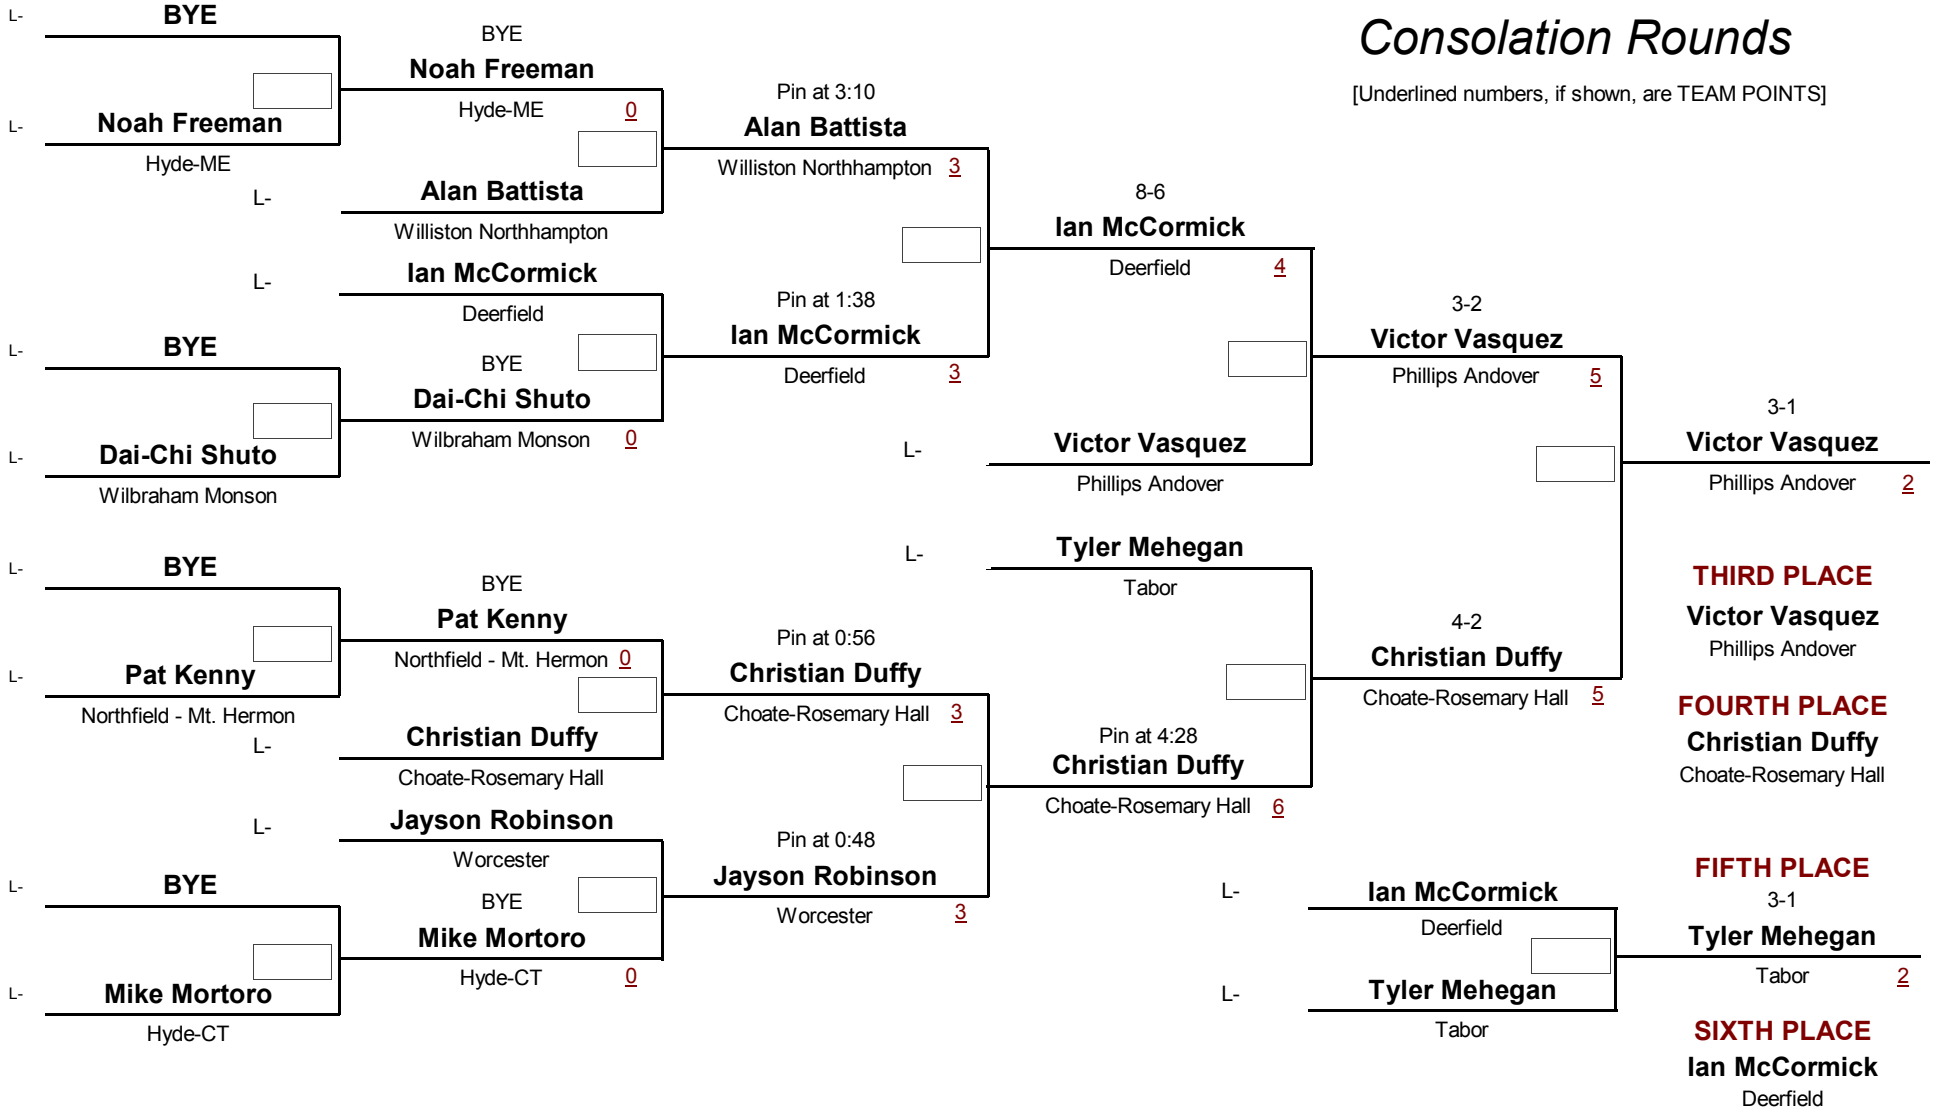

PREP CLASS A

DIVISION

145.0

WEIGHT

2006 Class A's

February 18, 2006

Consolation Rounds

[Underlined numbers, if shown, are TEAM POINTS]