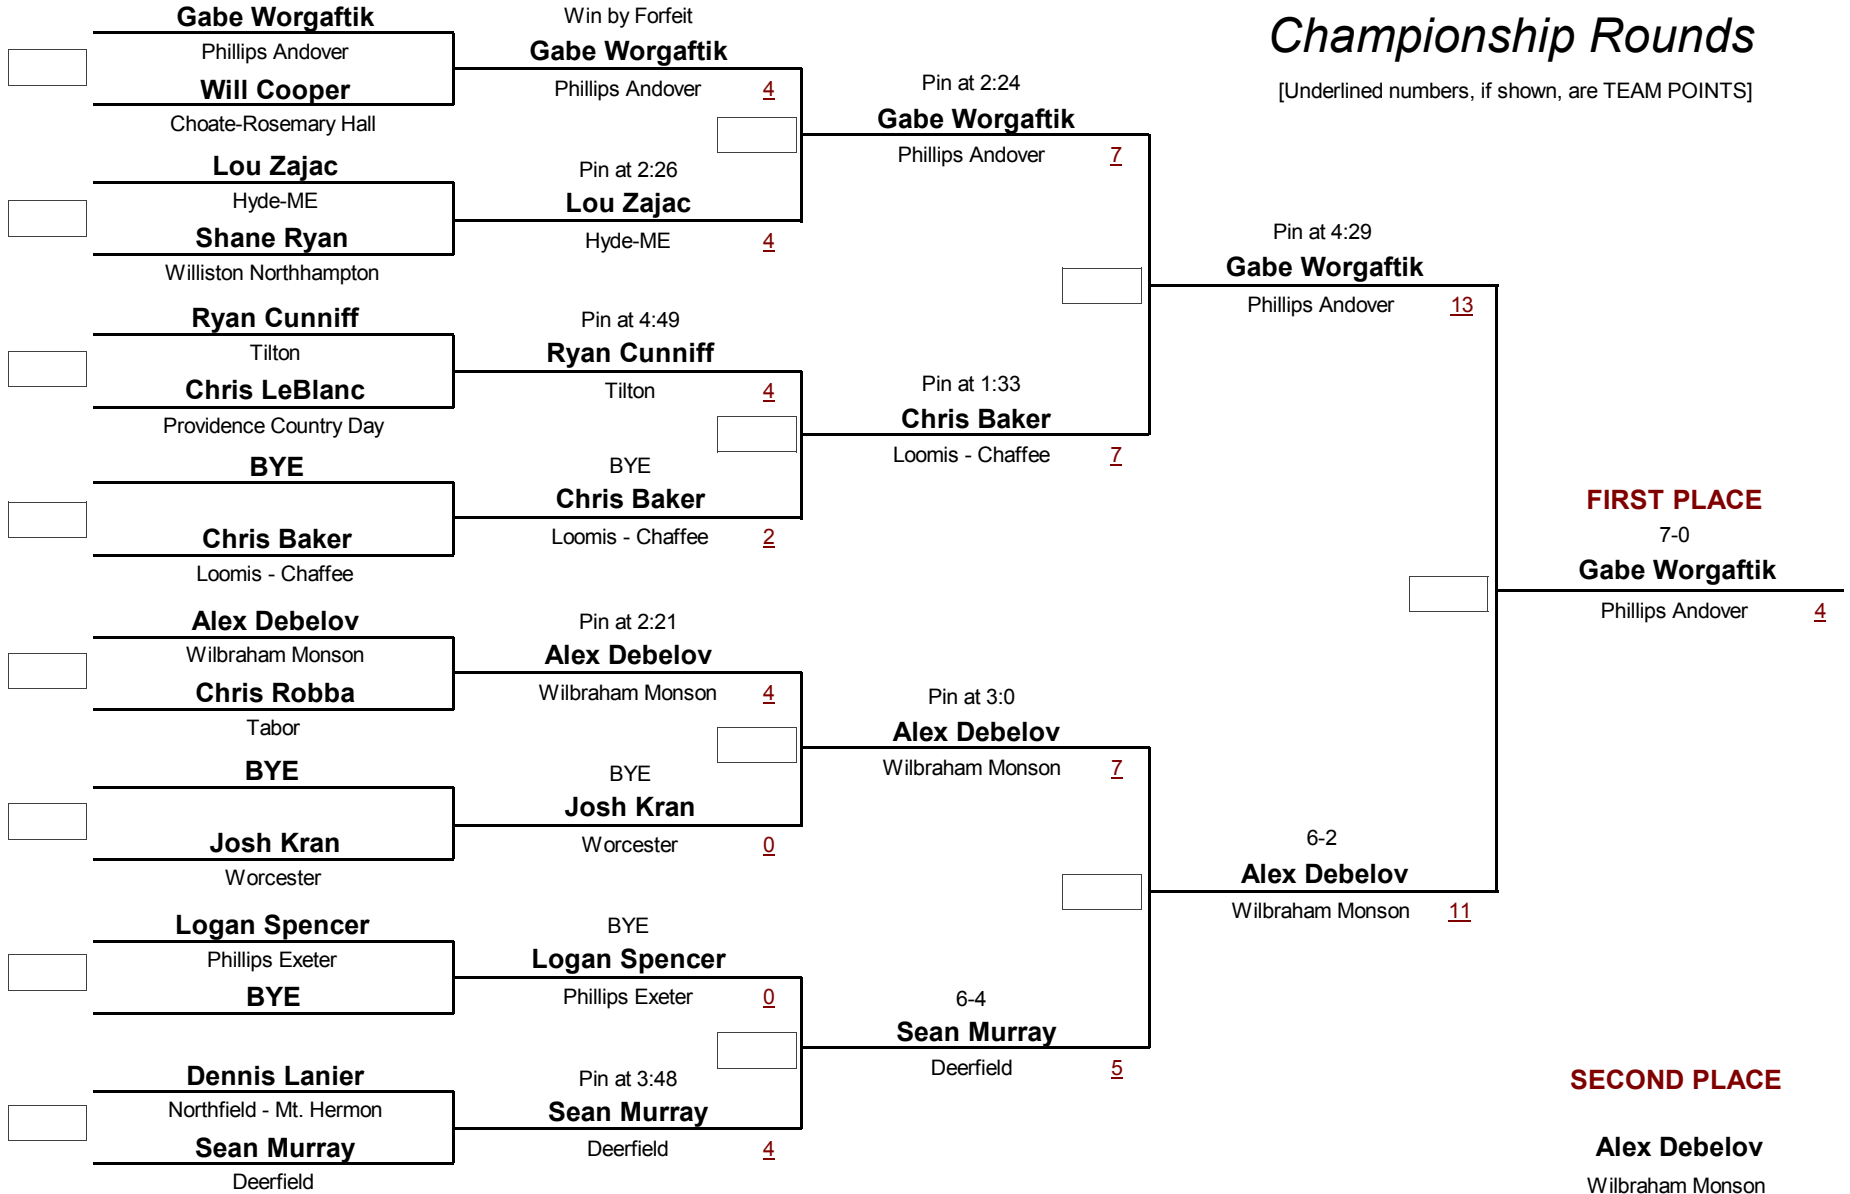

PREP CLASS A

DIVISION

135.0

WEIGHT

2006 Class A's

February 18, 2006

Championship Rounds

[Underlined numbers, if shown, are TEAM POINTS]