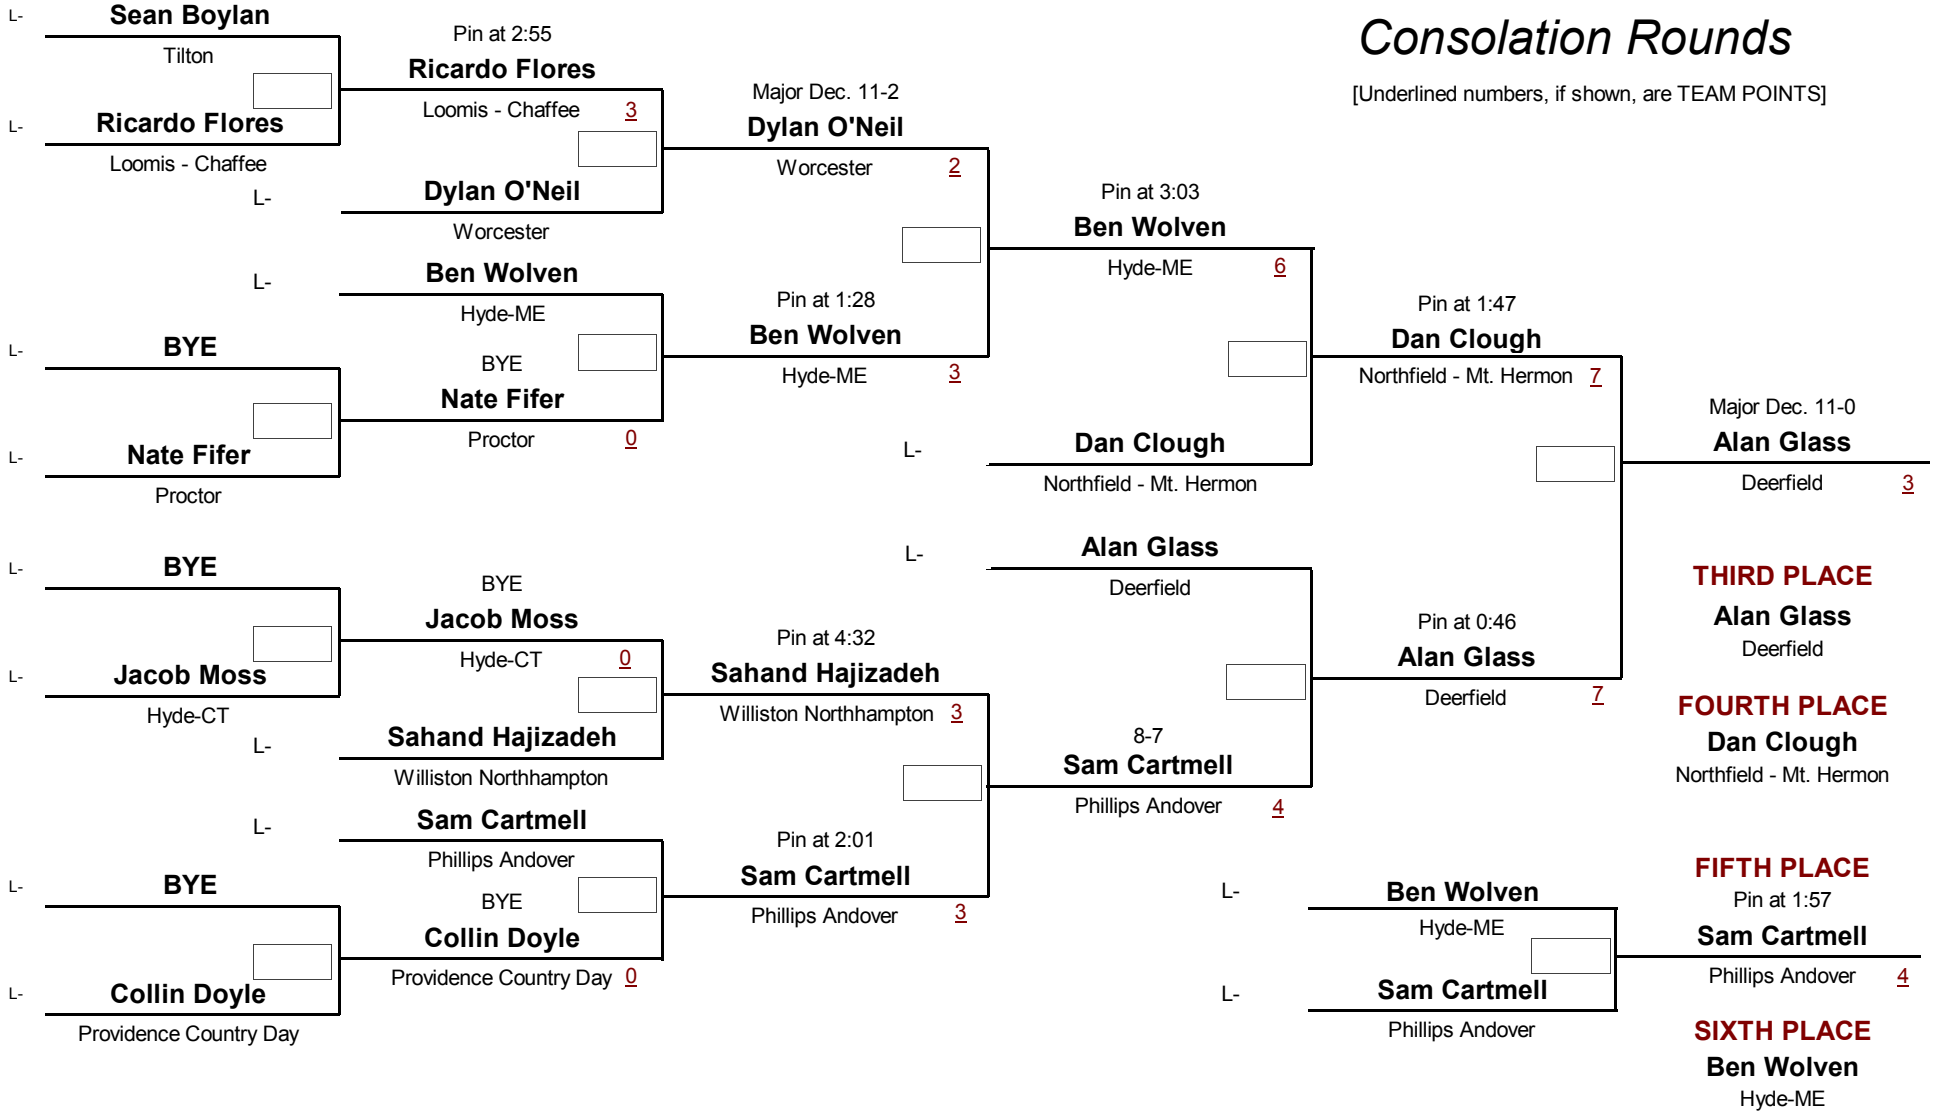

PREP CLASS A

DIVISION

189.0

WEIGHT

2006 Class A's

February 18, 2006

Consolation Rounds

[Underlined numbers, if shown, are TEAM POINTS]