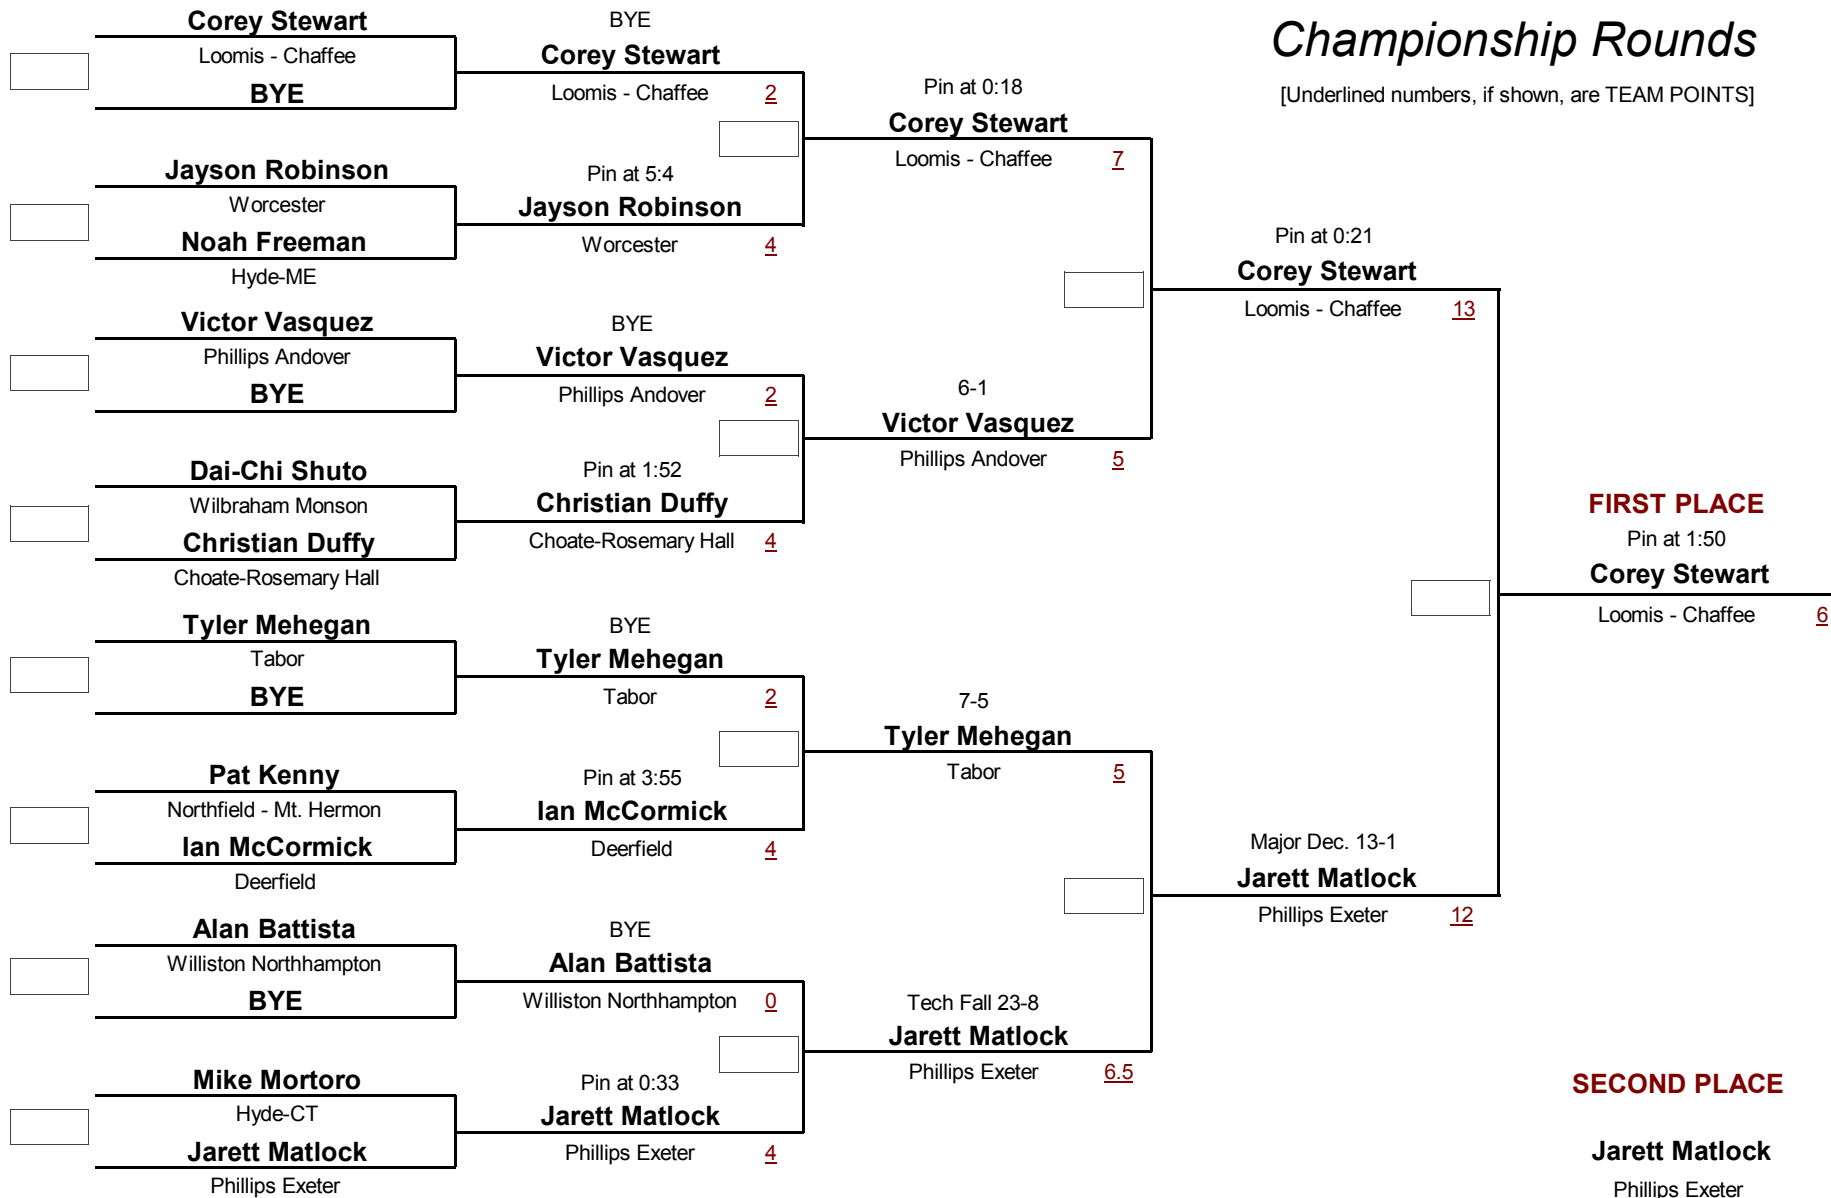

PREP CLASS A

DIVISION

145.0

WEIGHT

2006 Class A's

February 18, 2006

Championship Rounds

[Underlined numbers, if shown, are TEAM POINTS]