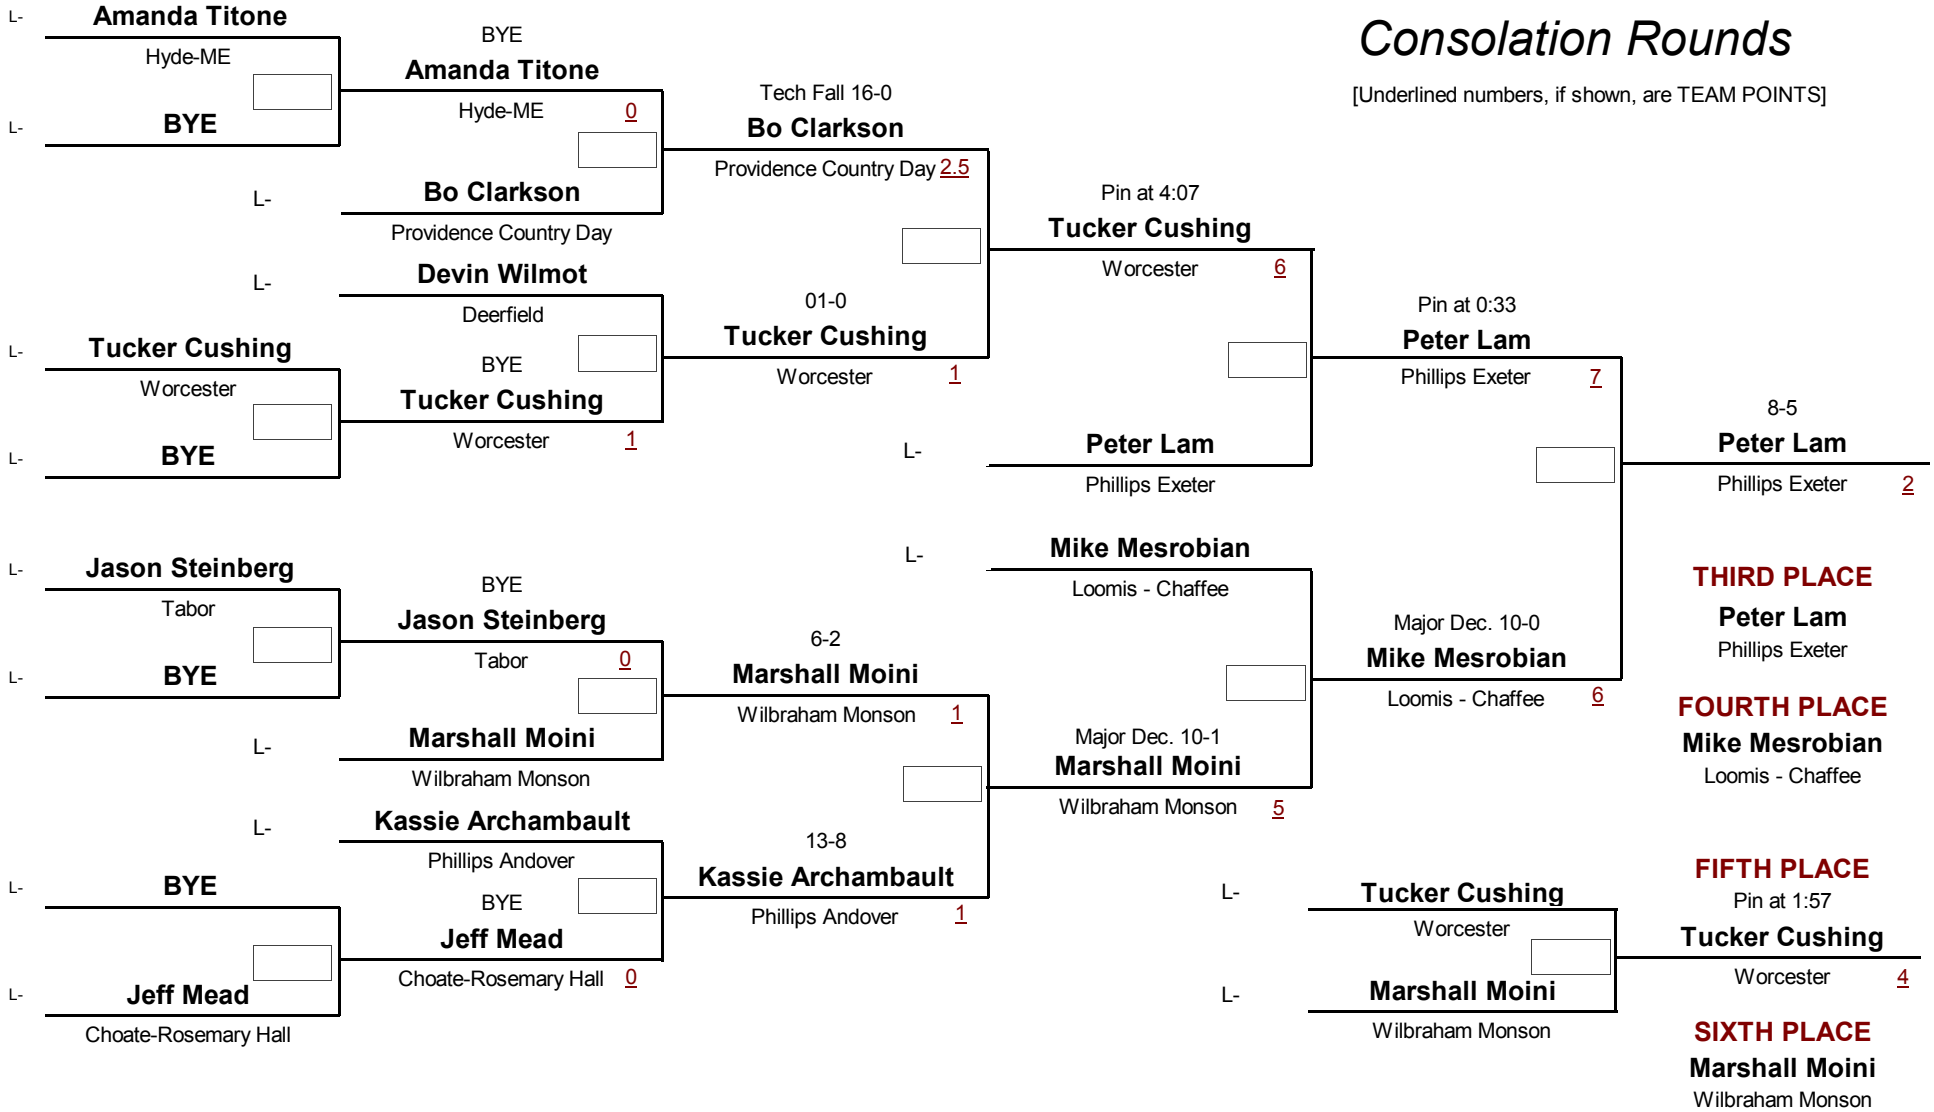

PREP CLASS A

DIVISION

119.0

WEIGHT

2006 Class A's

February 18, 2006

Consolation Rounds

[Underlined numbers, if shown, are TEAM POINTS]