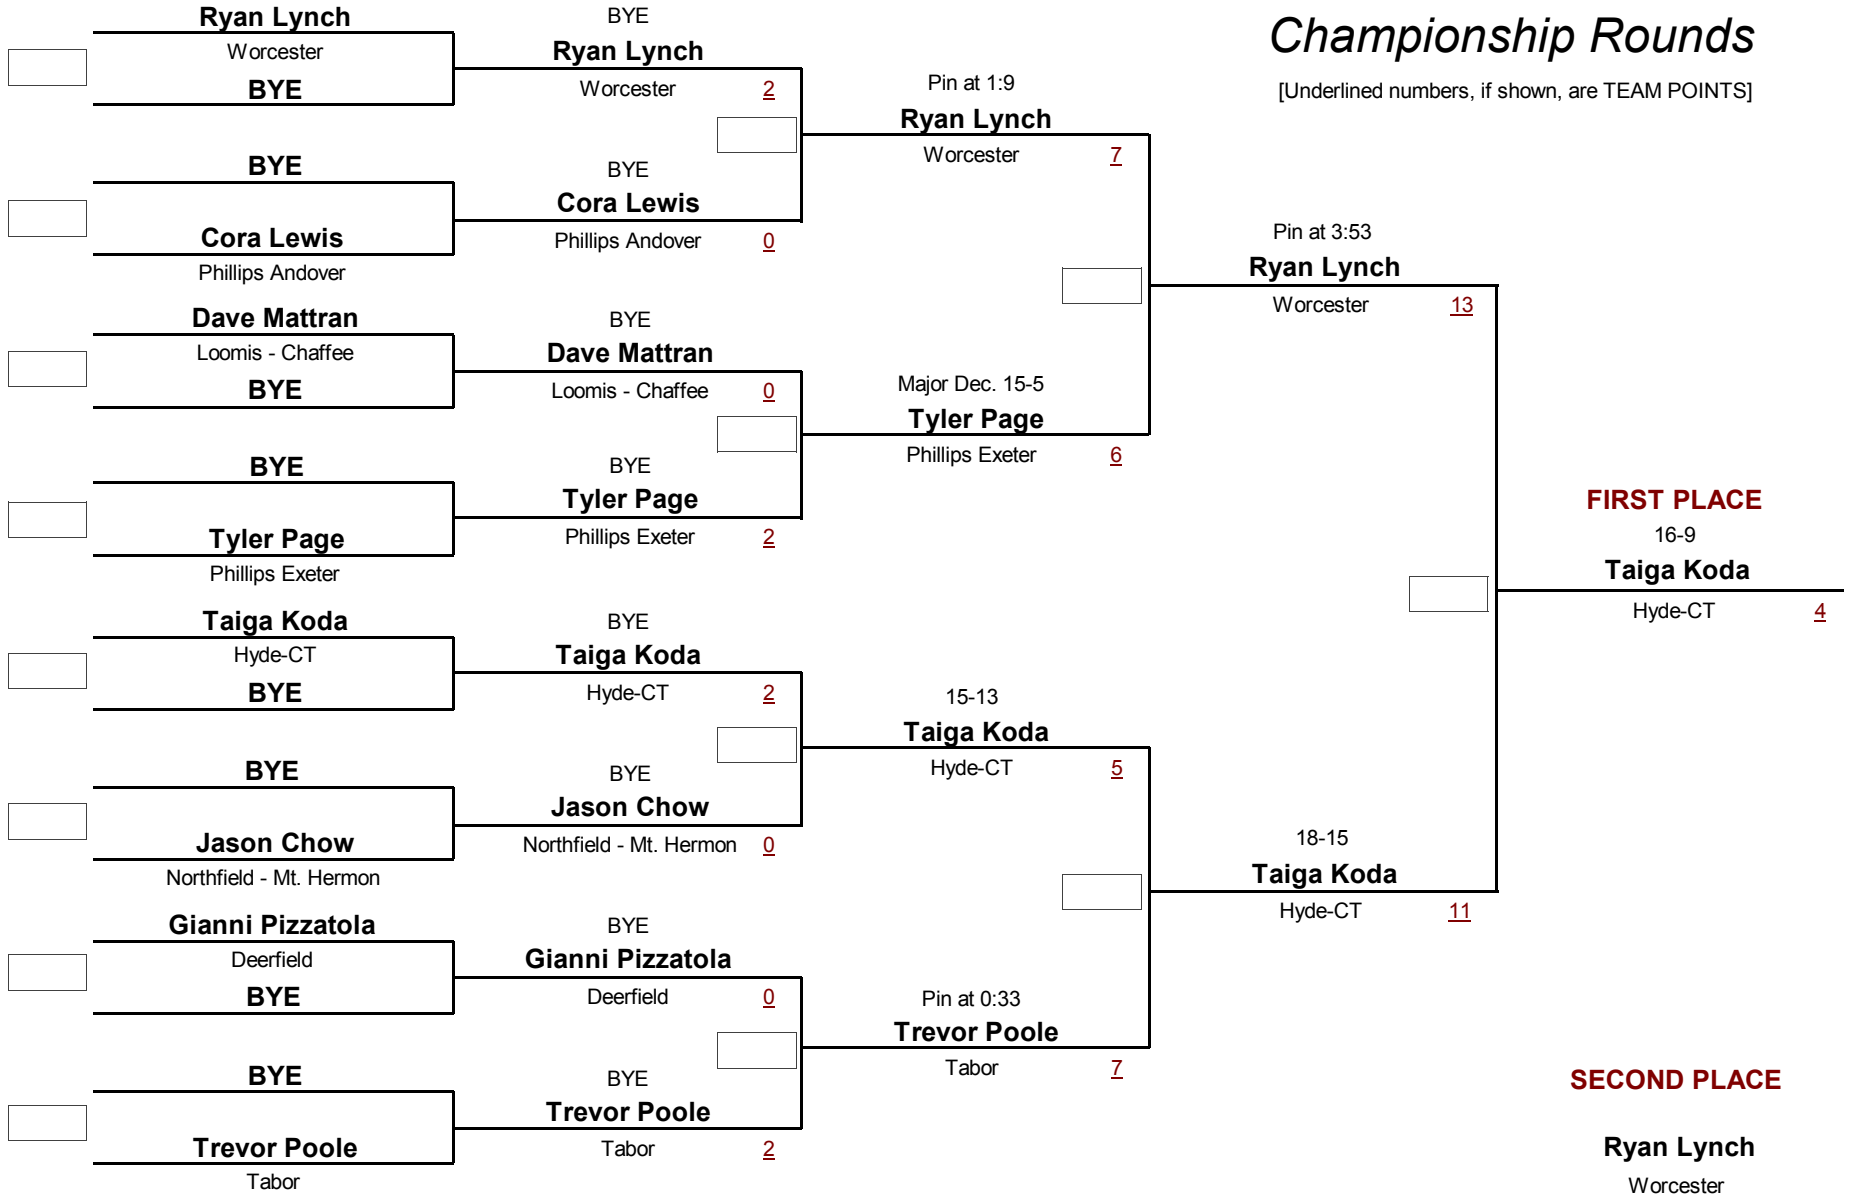

PREP CLASS A

DIVISION

103.0

WEIGHT

2006 Class A's

February 18, 2006

Championship Rounds

[Underlined numbers, if shown, are TEAM POINTS]