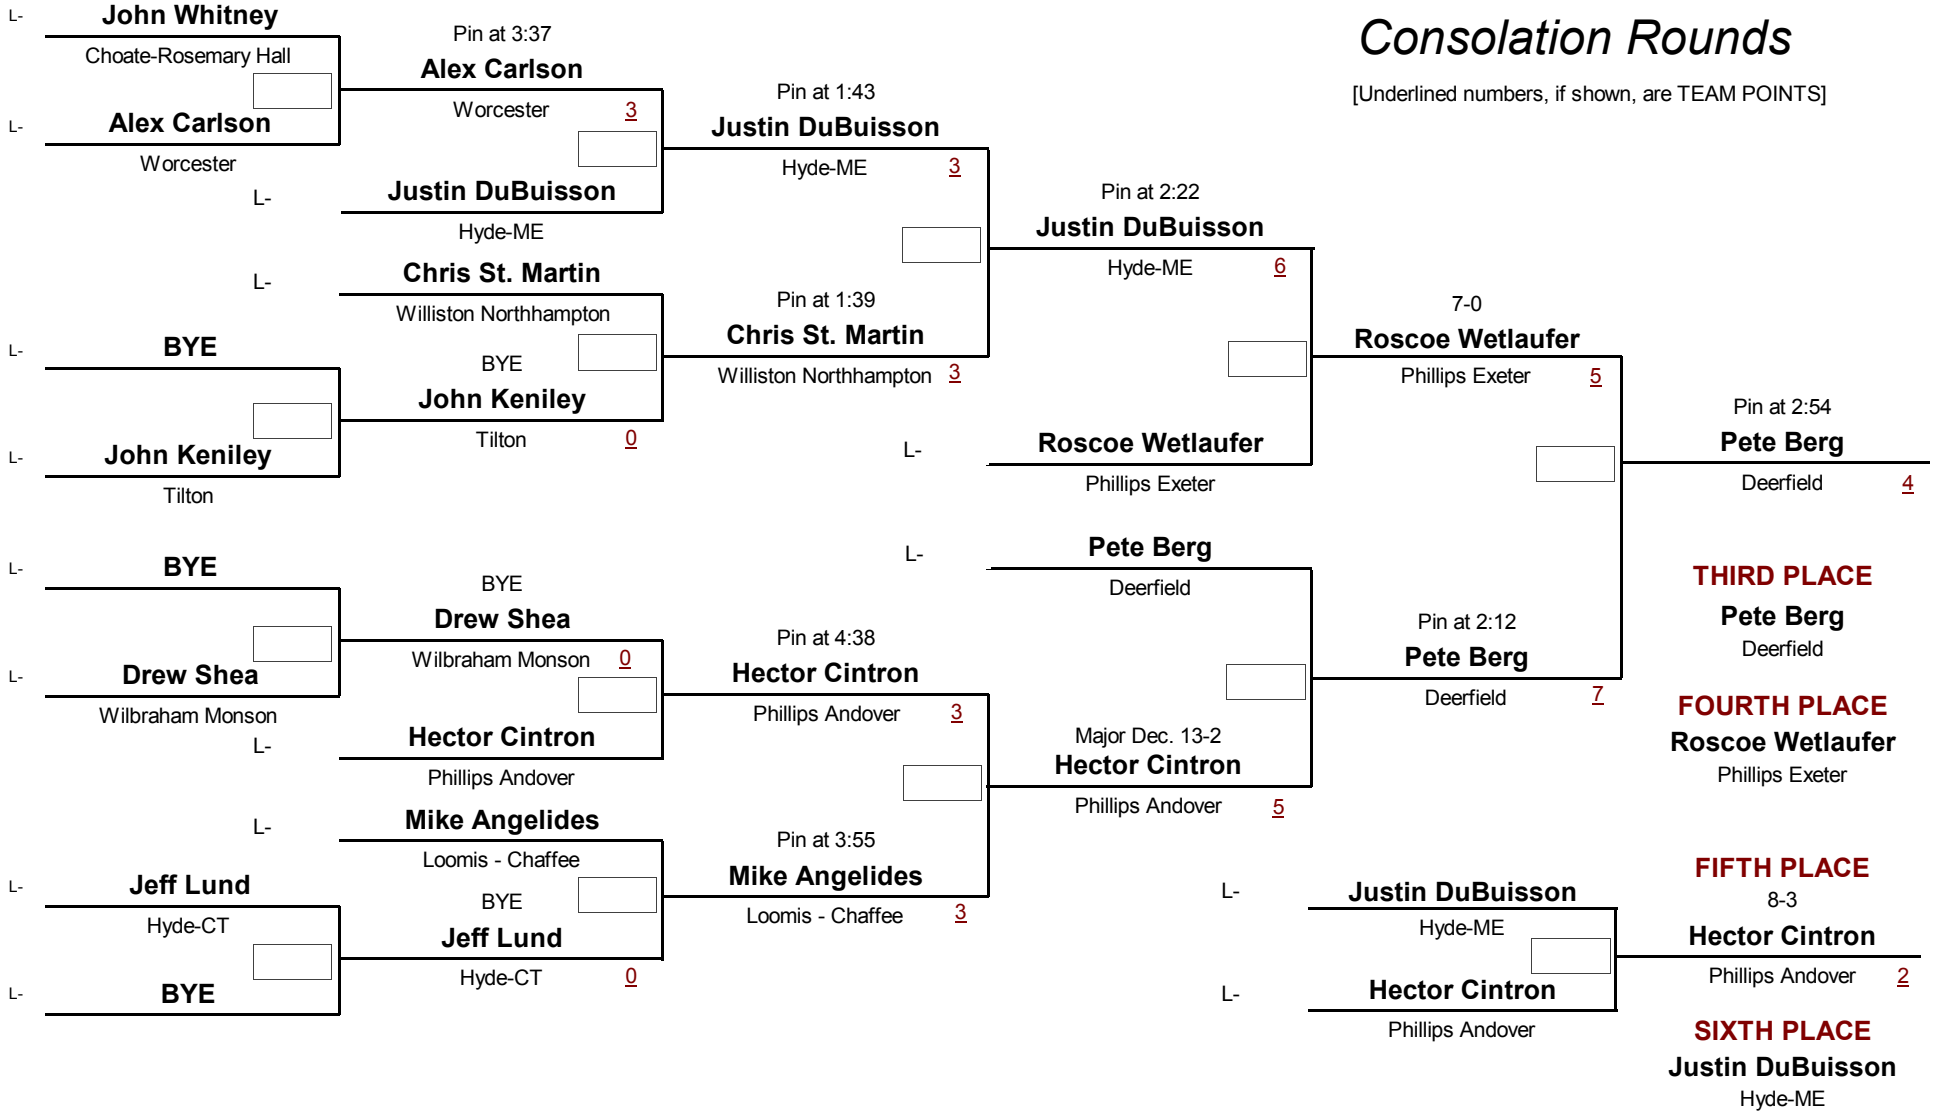

PREP CLASS A

DIVISION

171.0

WEIGHT

2006 Class A's

February 18, 2006

Consolation Rounds

[Underlined numbers, if shown, are TEAM POINTS]