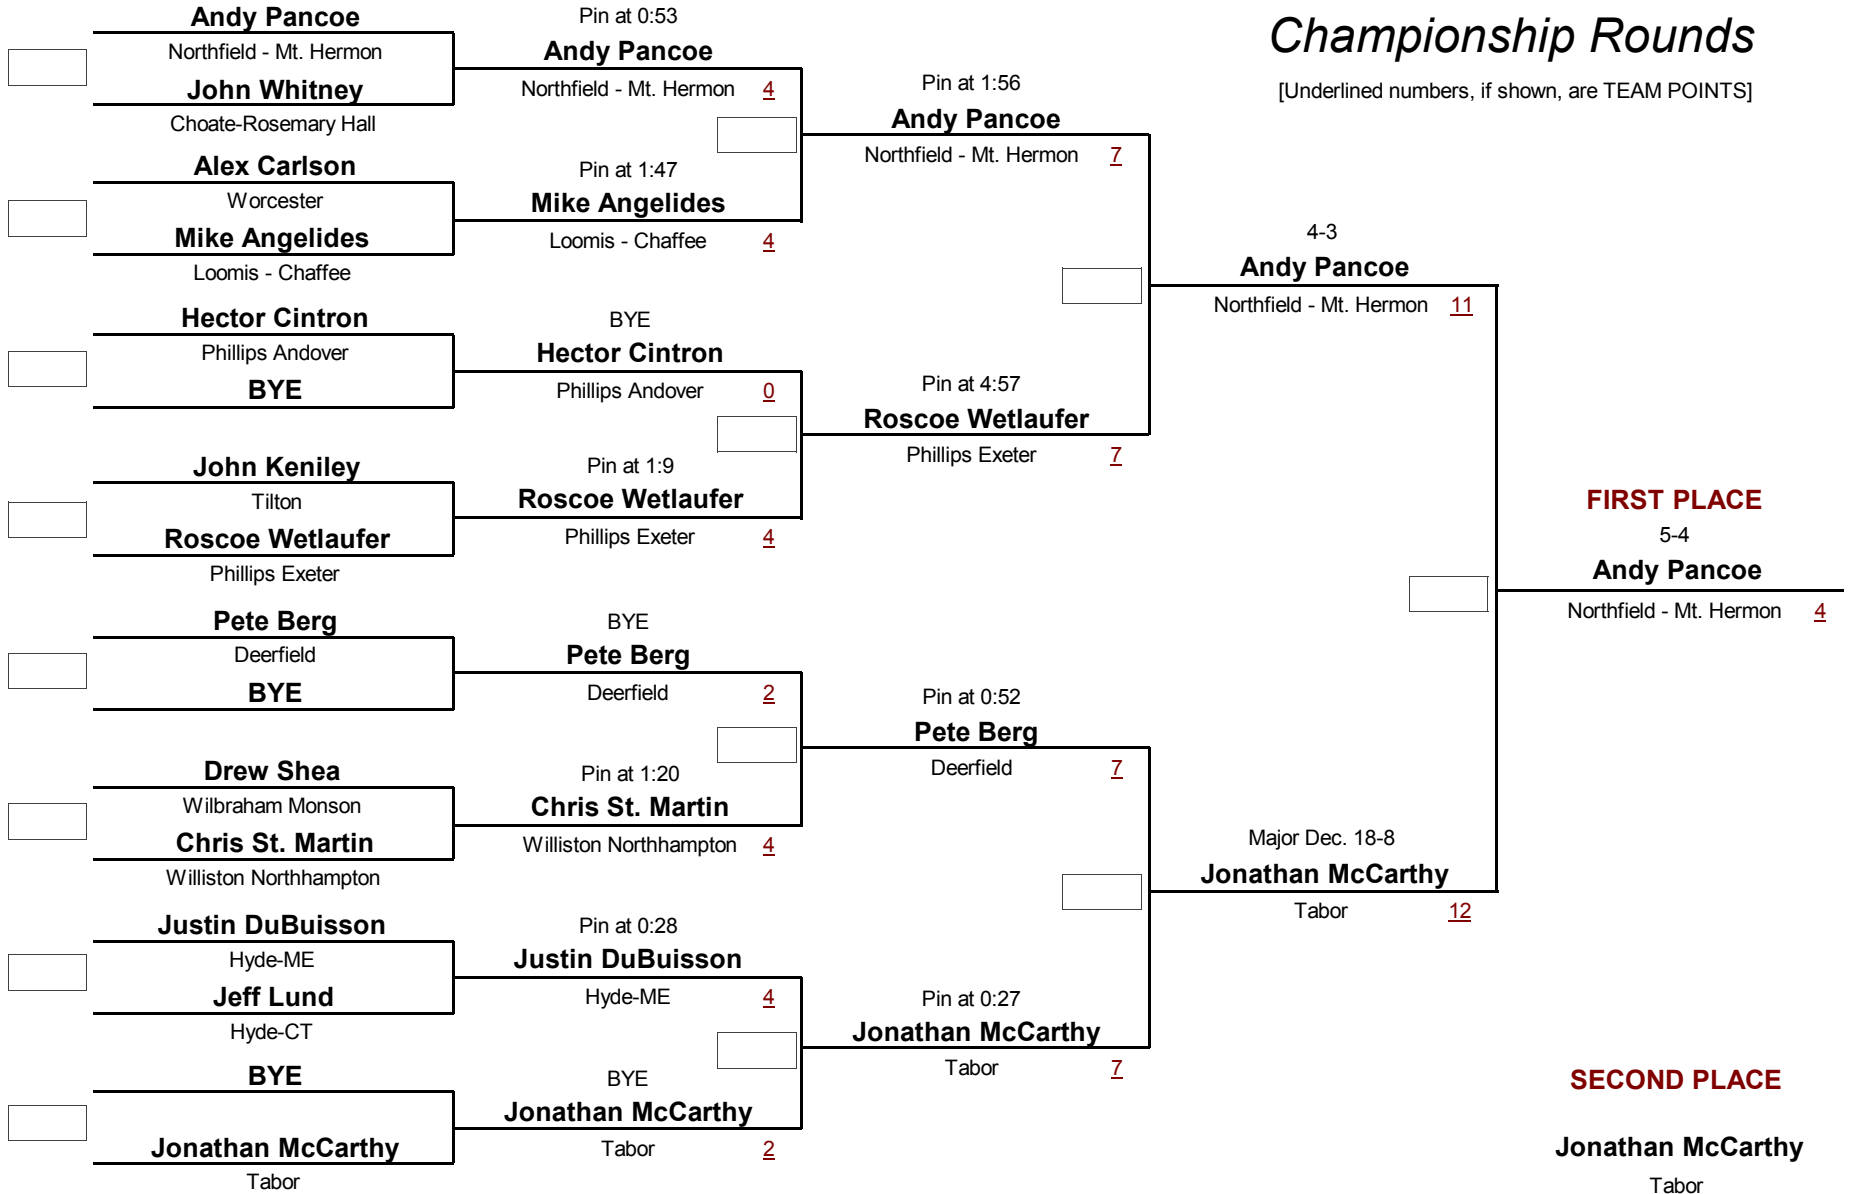

PREP CLASS A

DIVISION

171.0

WEIGHT

2006 Class A's

February 18, 2006

Championship Rounds

[Underlined numbers, if shown, are TEAM POINTS]