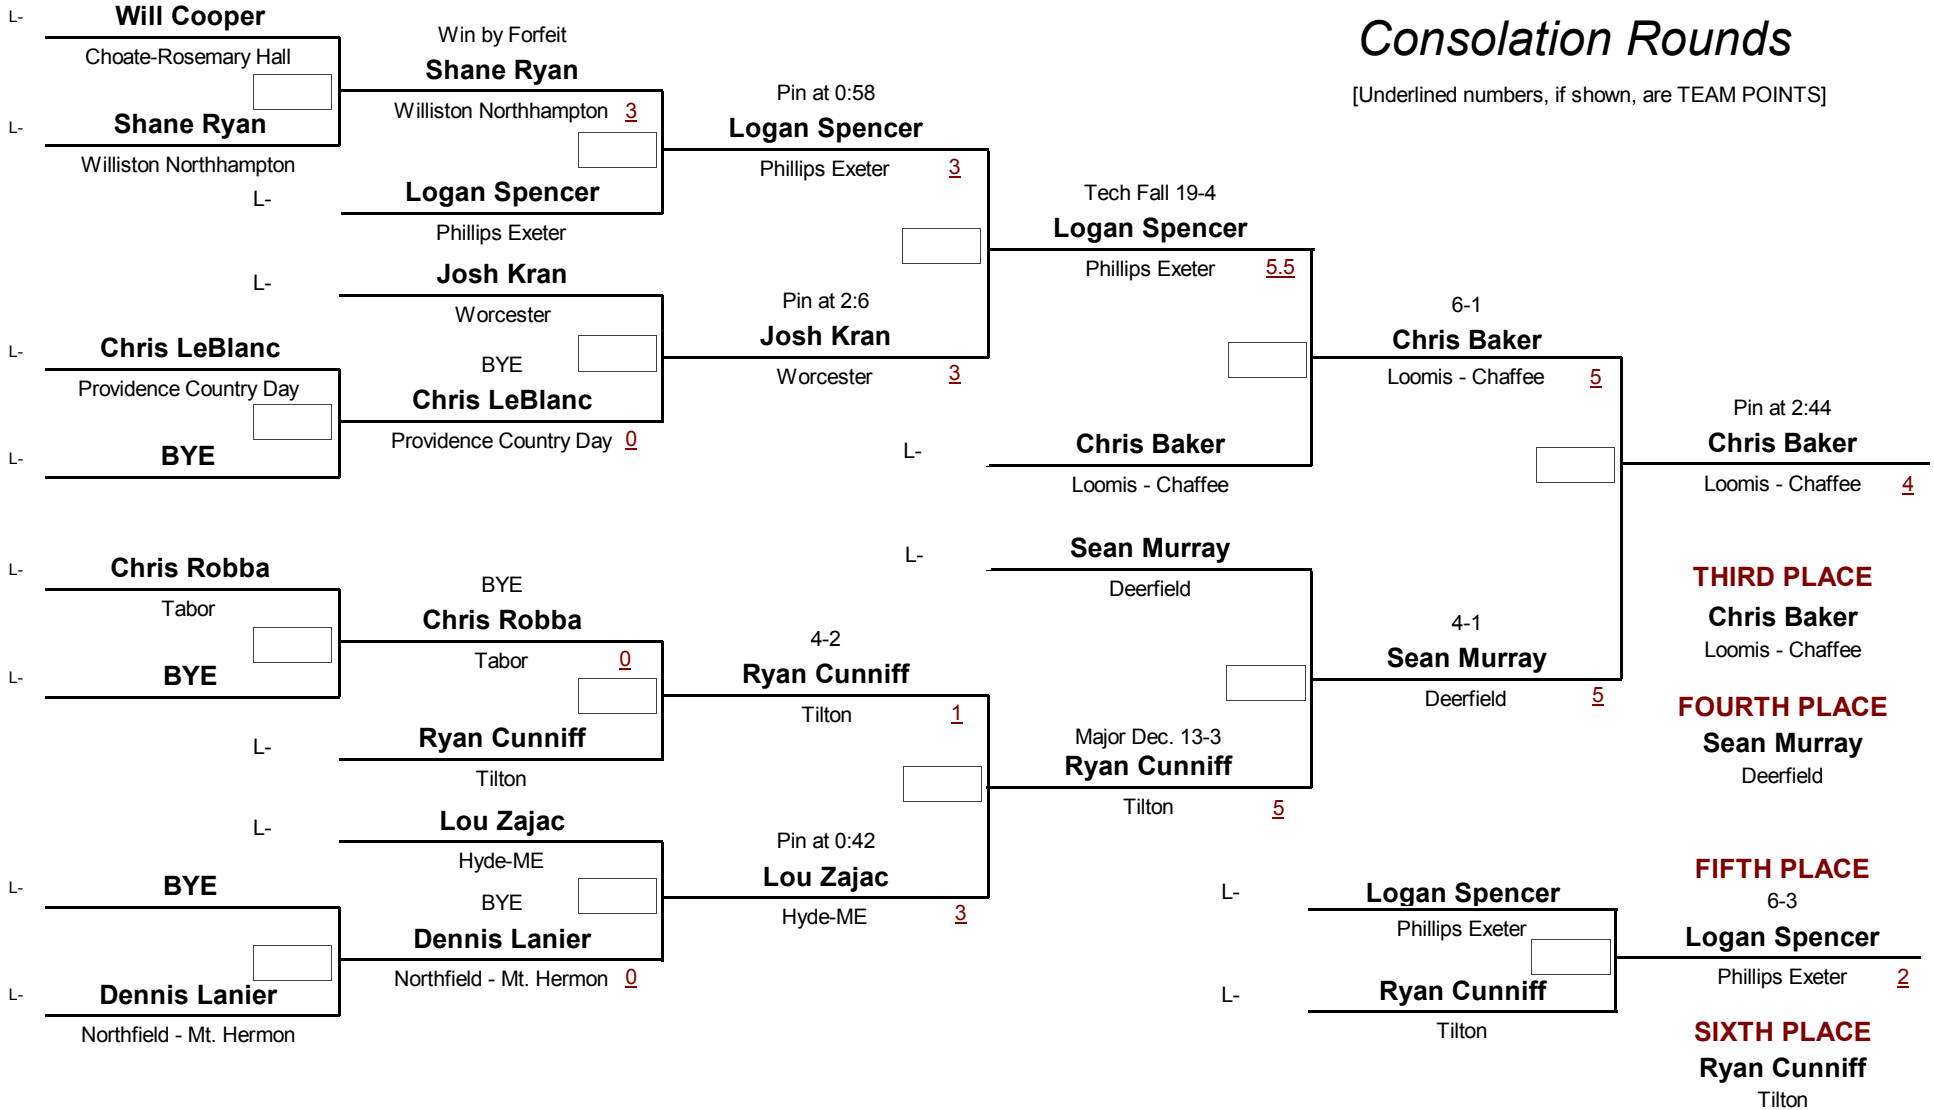

PREP CLASS A

DIVISION

135.0

WEIGHT

2006 Class A's

February 18, 2006

Consolation Rounds

[Underlined numbers, if shown, are TEAM POINTS]