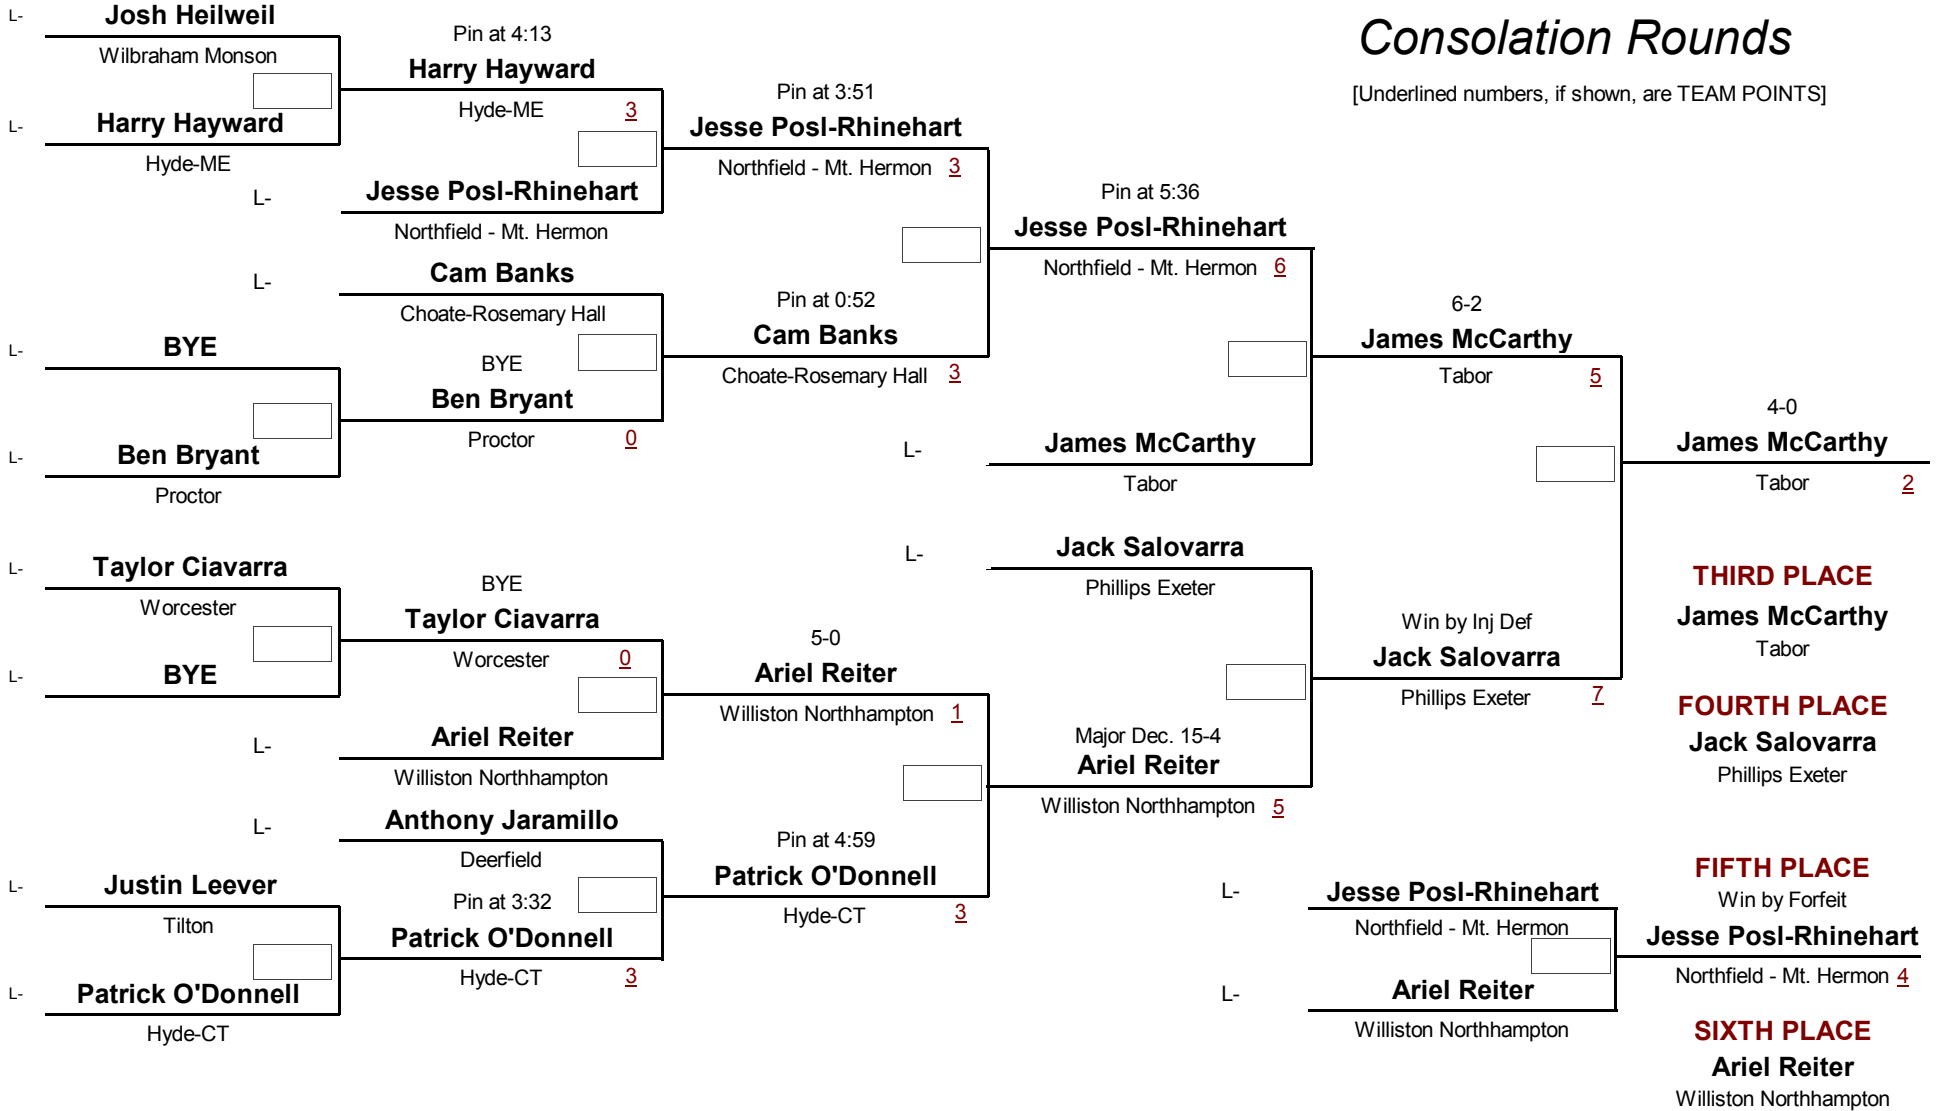

PREP CLASS A

DIVISION

160.0

WEIGHT

2006 Class A's

February 18, 2006

Consolation Rounds

[Underlined numbers, if shown, are TEAM POINTS]