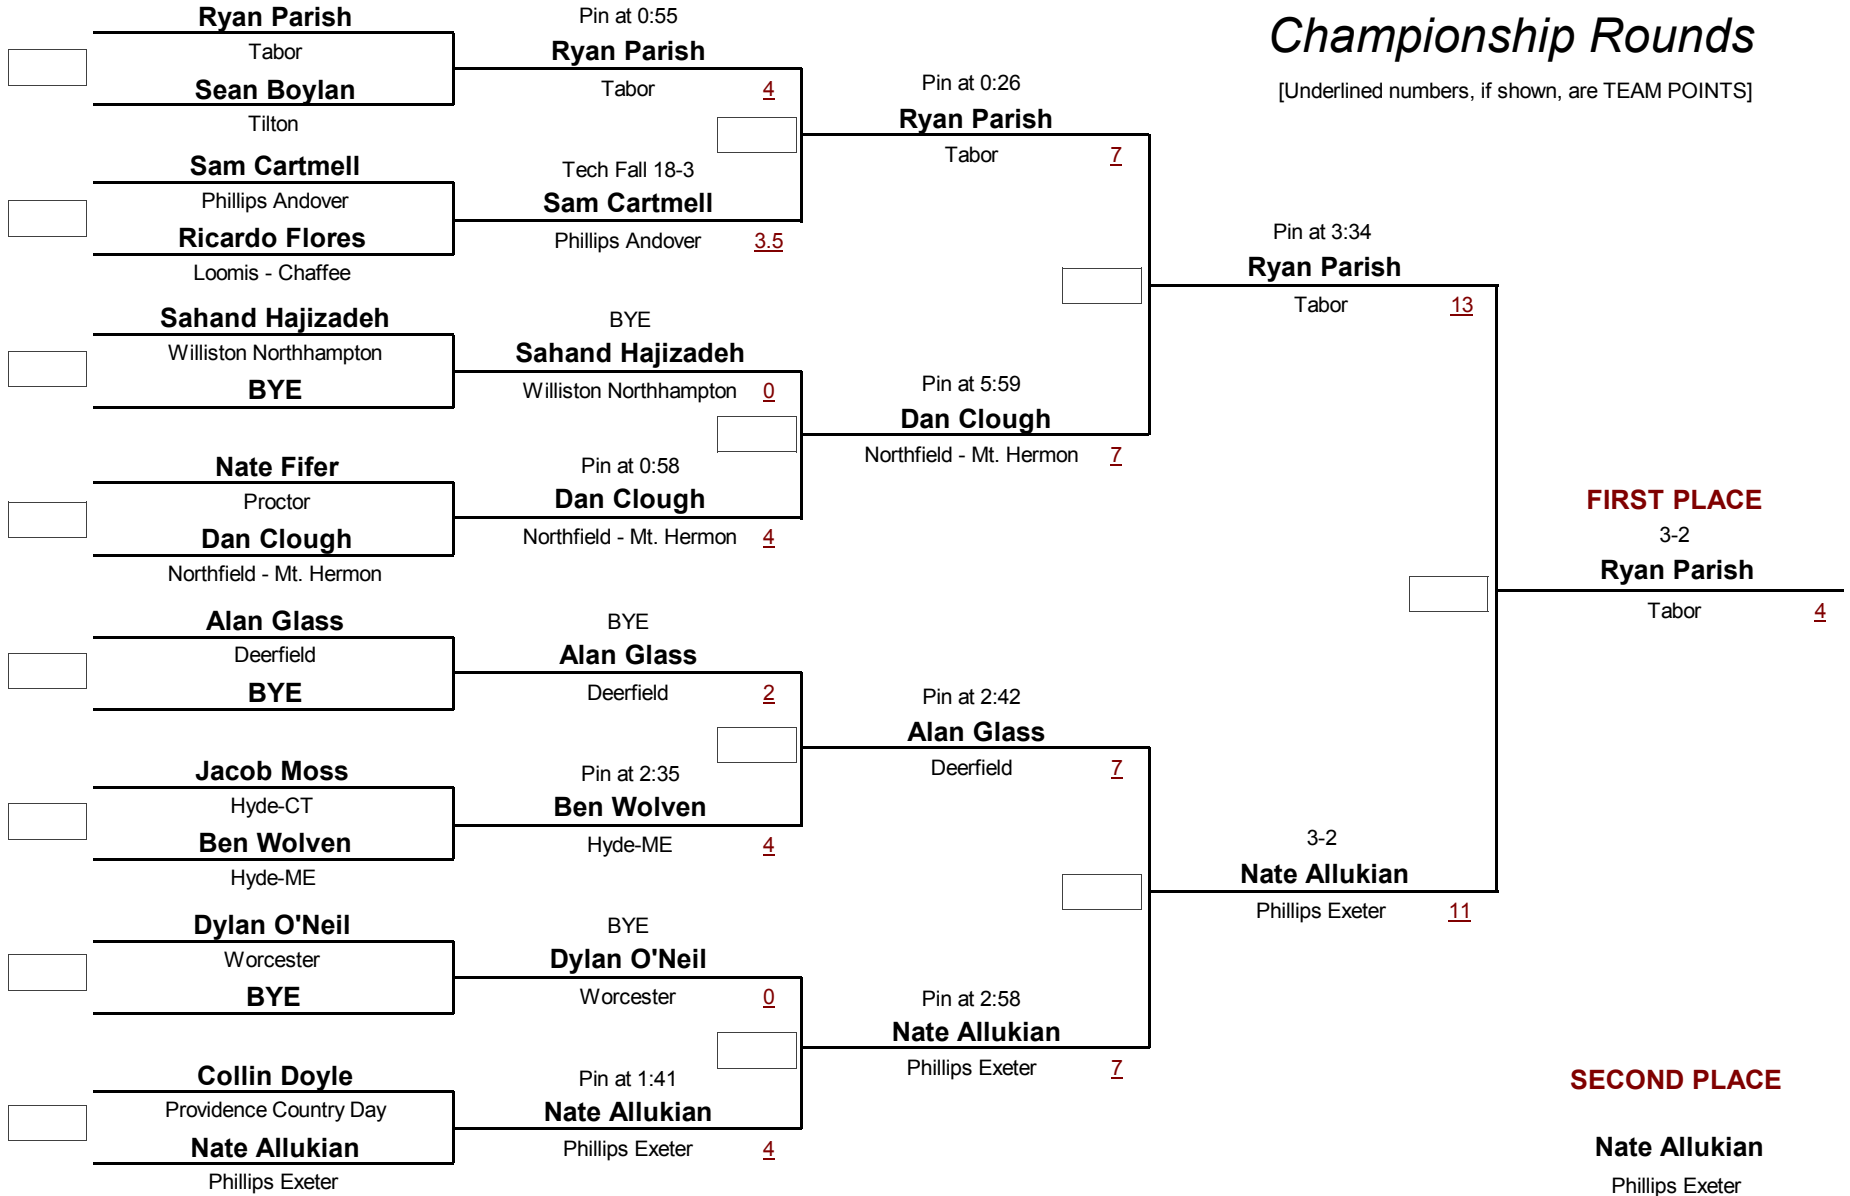

PREP CLASS A

DIVISION

189.0

WEIGHT

2006 Class A's

February 18, 2006

Championship Rounds

[Underlined numbers, if shown, are TEAM POINTS]