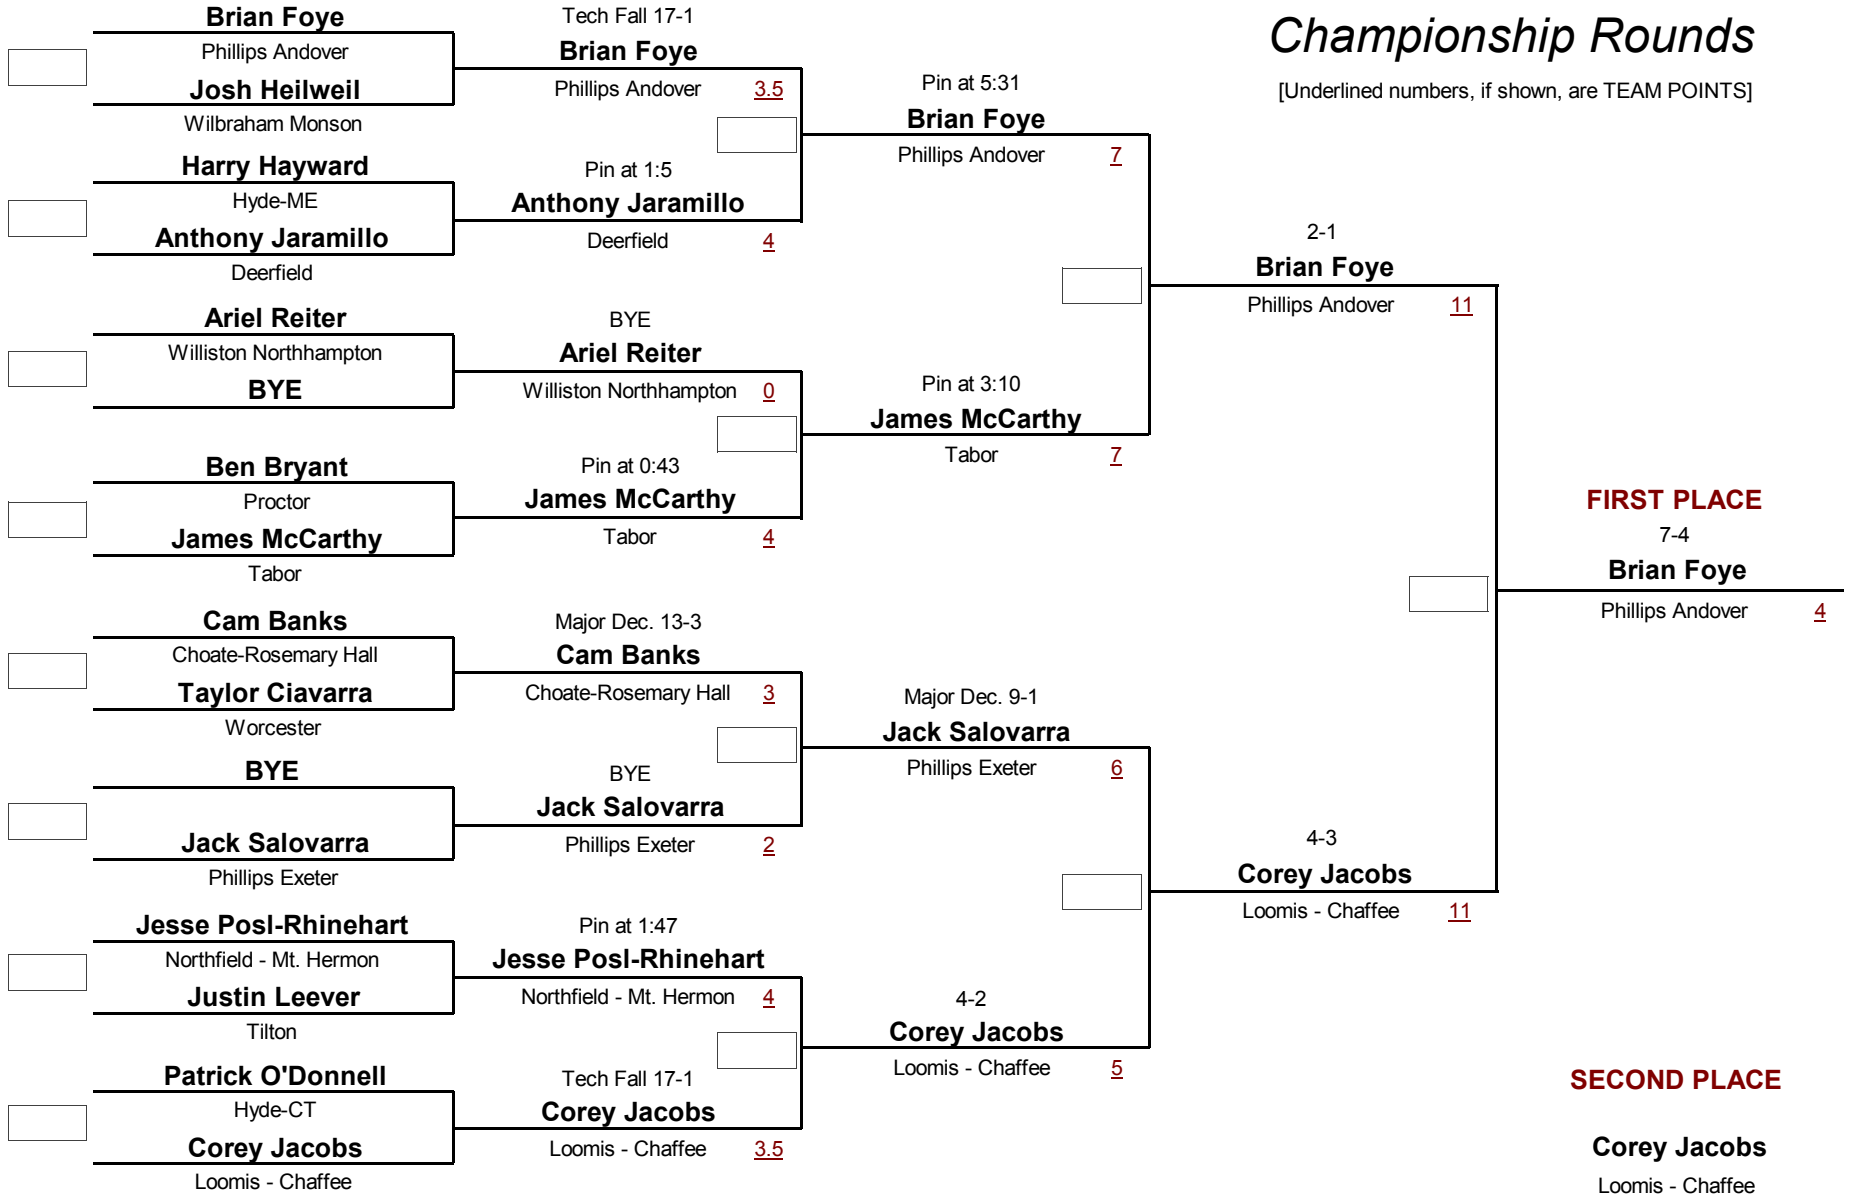

PREP CLASS A

DIVISION

160.0

WEIGHT

2006 Class A's

February 18, 2006

Championship Rounds

[Underlined numbers, if shown, are TEAM POINTS]