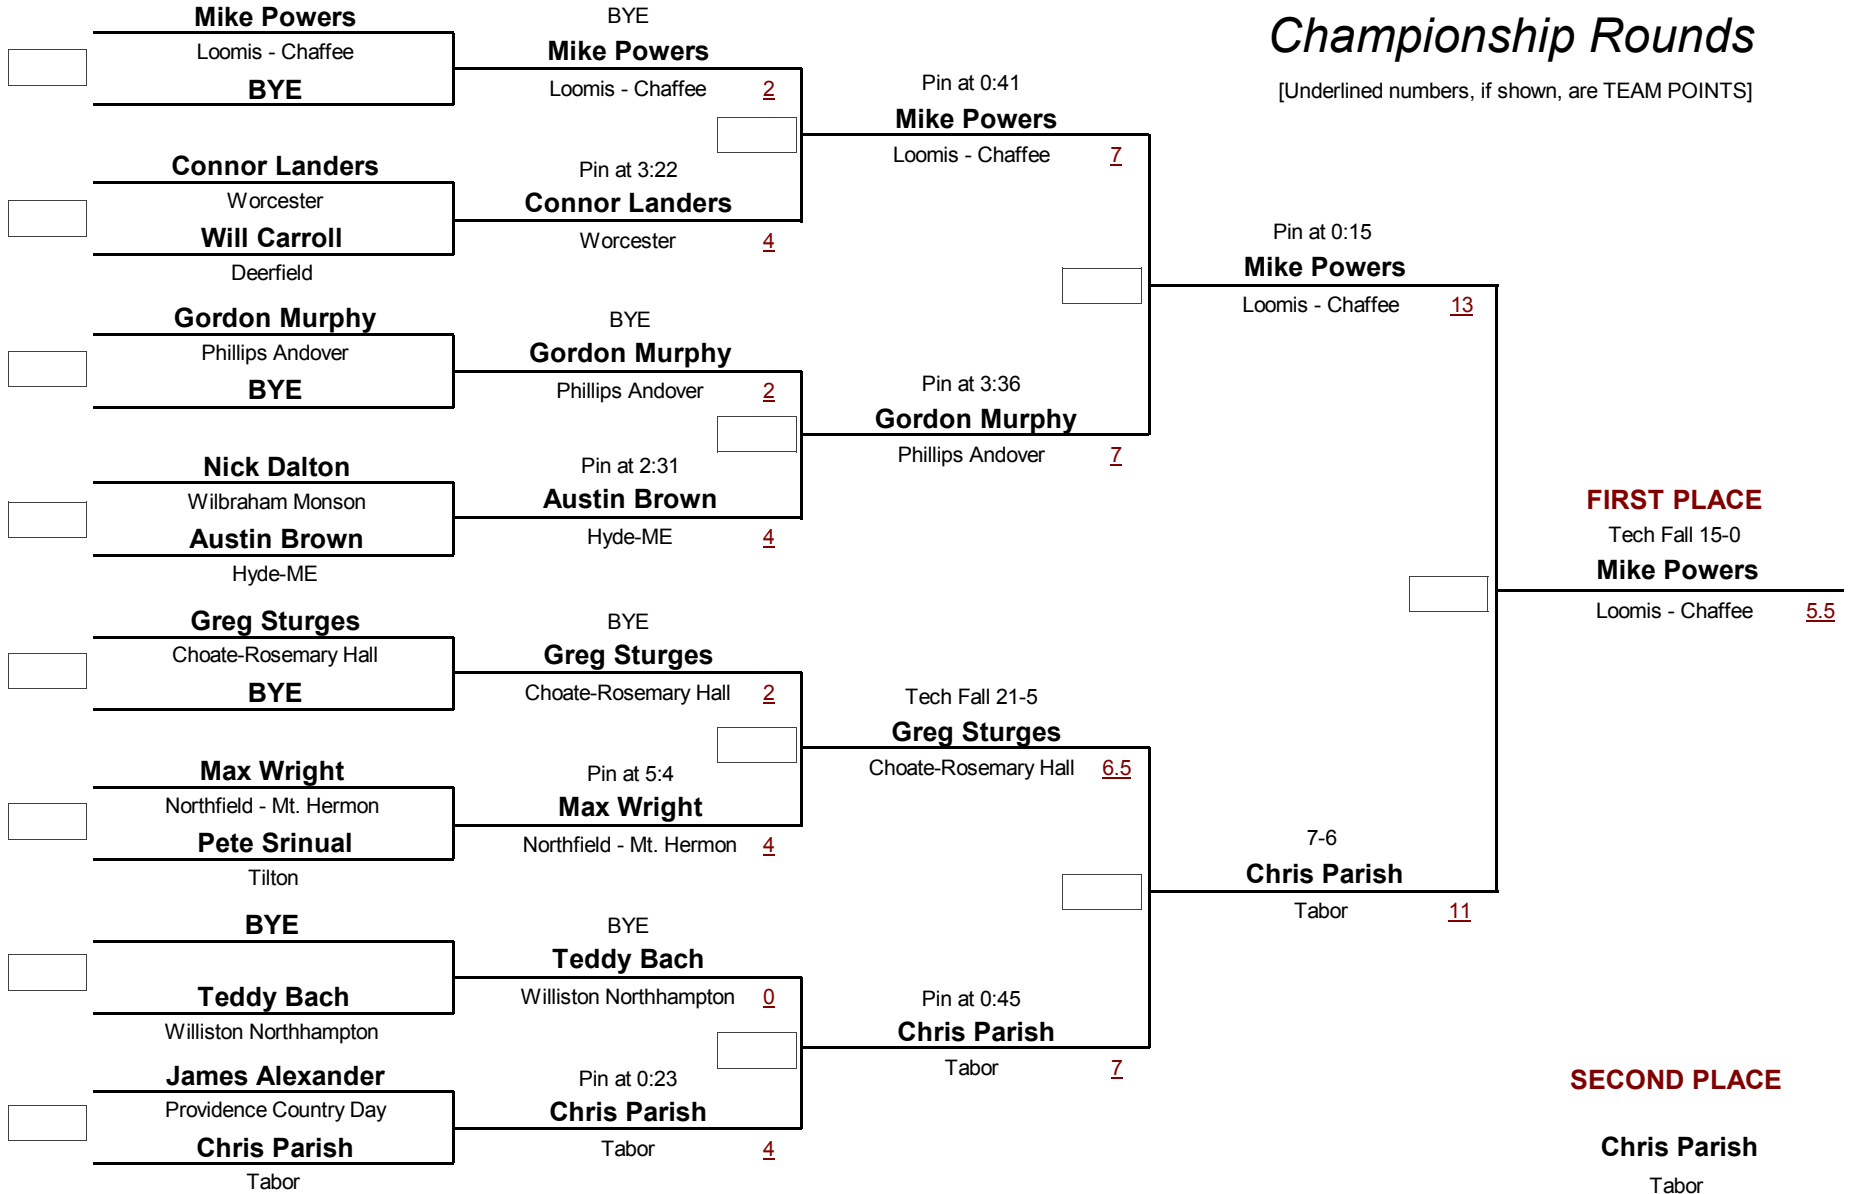

PREP CLASS A

DIVISION

152.0

WEIGHT

2006 Class A's

February 18, 2006

Championship Rounds

[Underlined numbers, if shown, are TEAM POINTS]