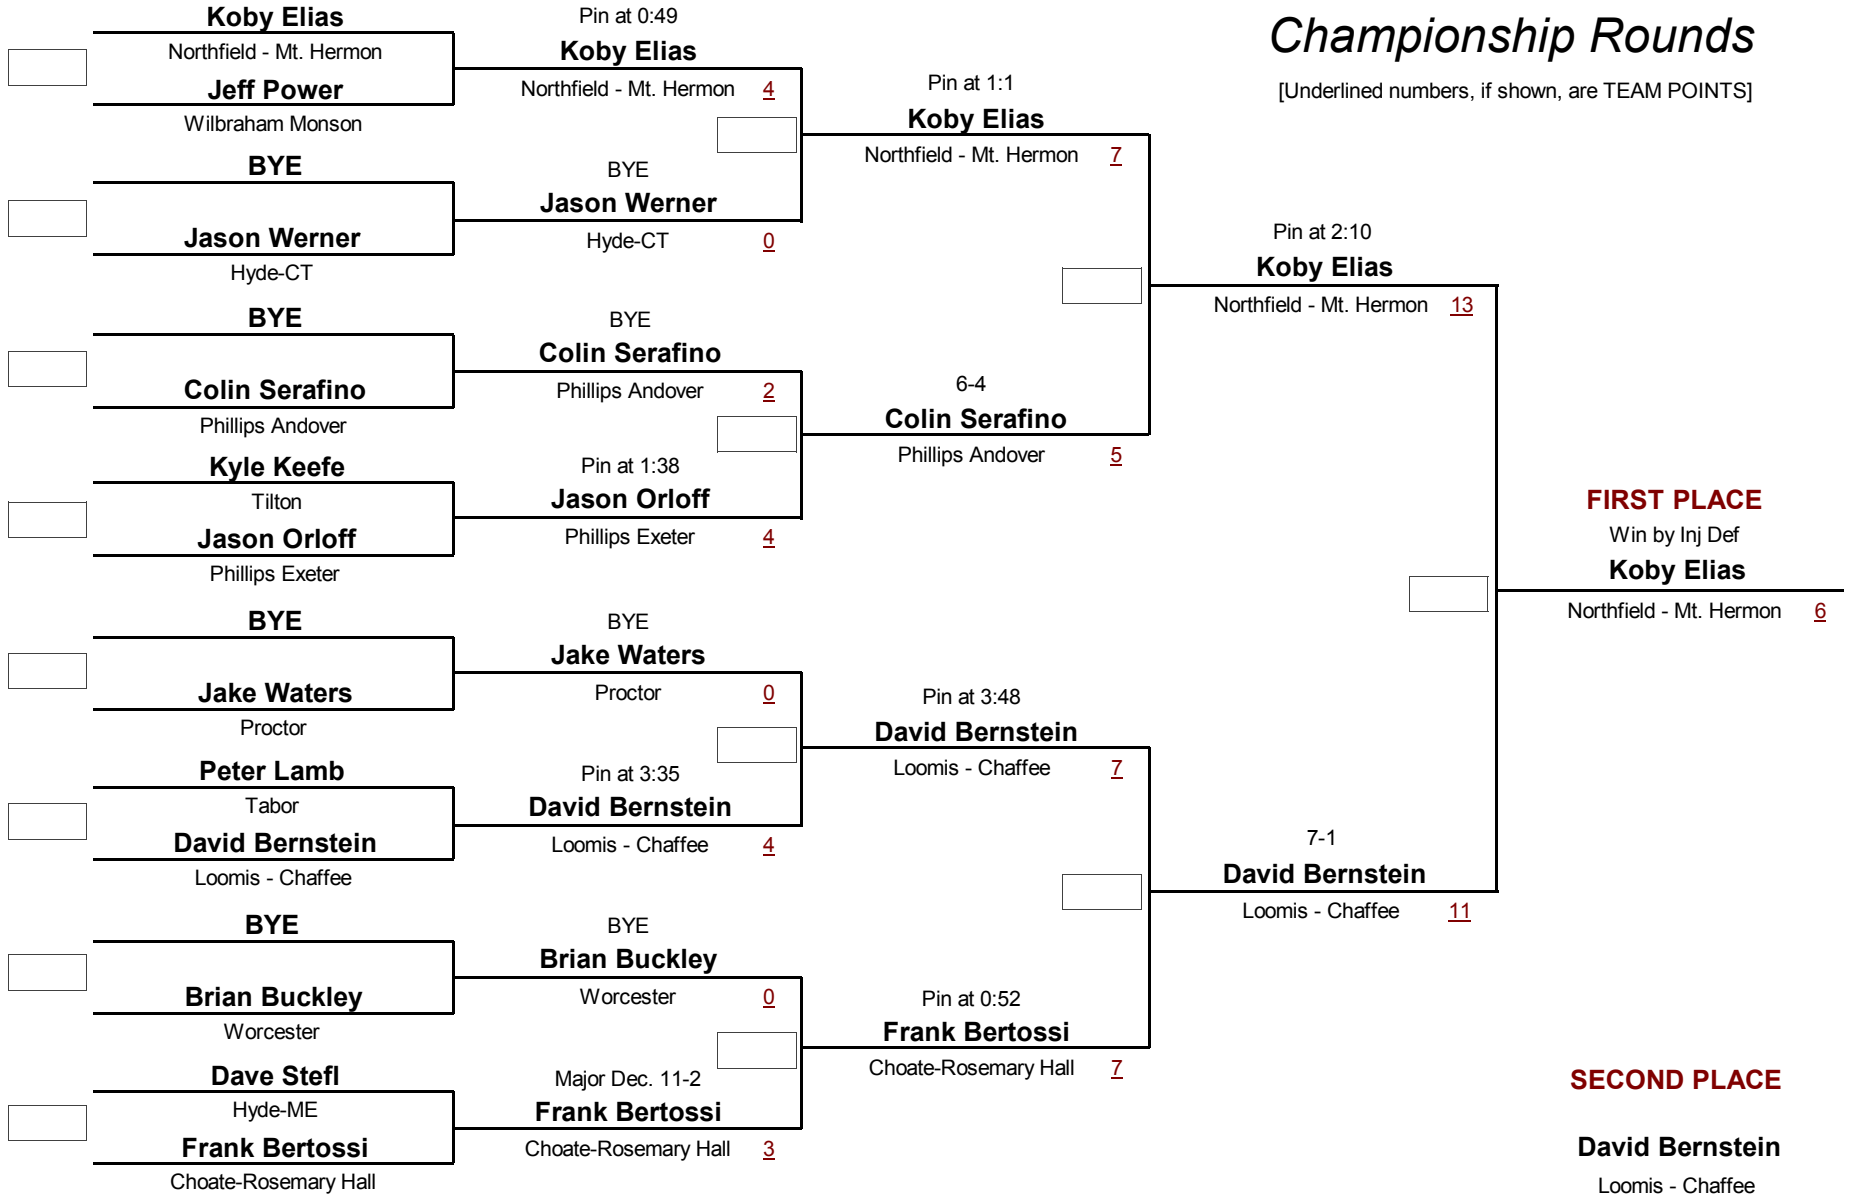

PREP CLASS A

DIVISION

215.0

WEIGHT

2006 Class A's

February 18, 2006

Championship Rounds

[Underlined numbers, if shown, are TEAM POINTS]