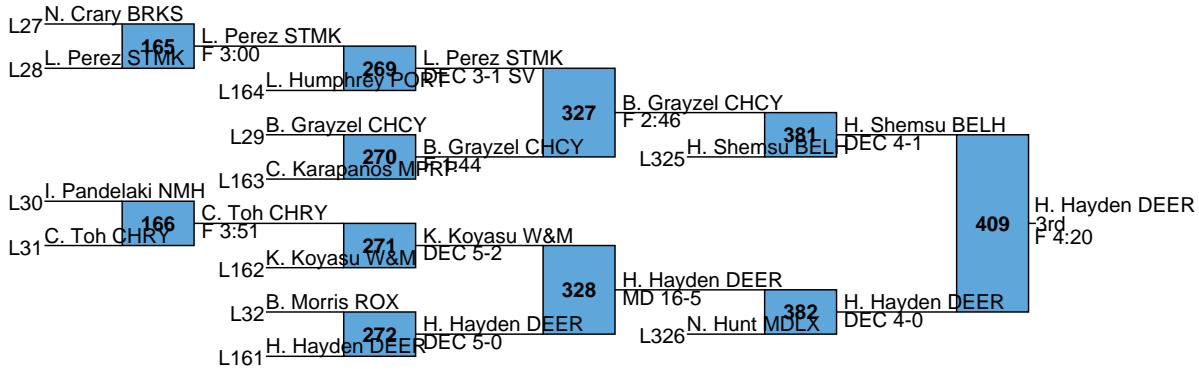

NEISWA Prep Tournament

Varsity

106

Grade 10 Class A
Zach Schell Lexington Christian
Grade 12 EIL

H. Brown EXTR
F 0:26

Varsity

113

Jonathan Elkins Taft School
Grade 9 Western