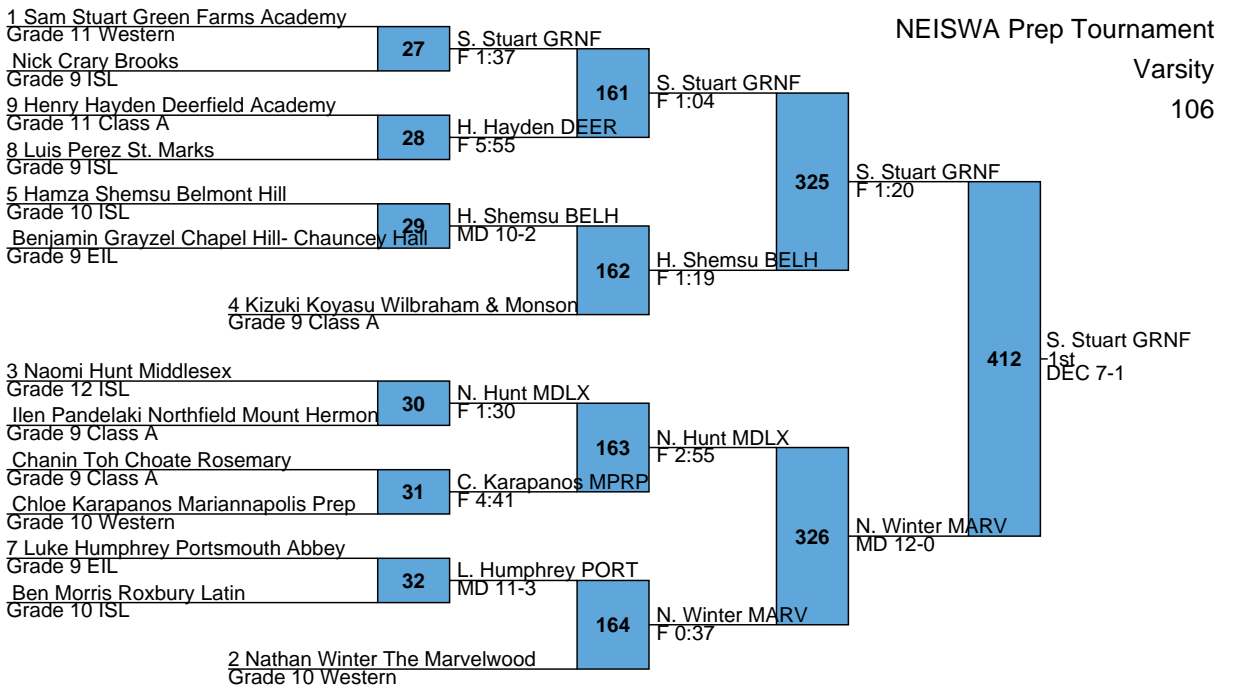

NEISWA Prep Tournament

Varsity

106

Grade 10 Class A
Zach Schell Lexington Christian
Grade 12 EIL

H. Brown EXTR
F 0:26

Varsity

113

Jonathan Elkins Taft School
Grade 9 Western