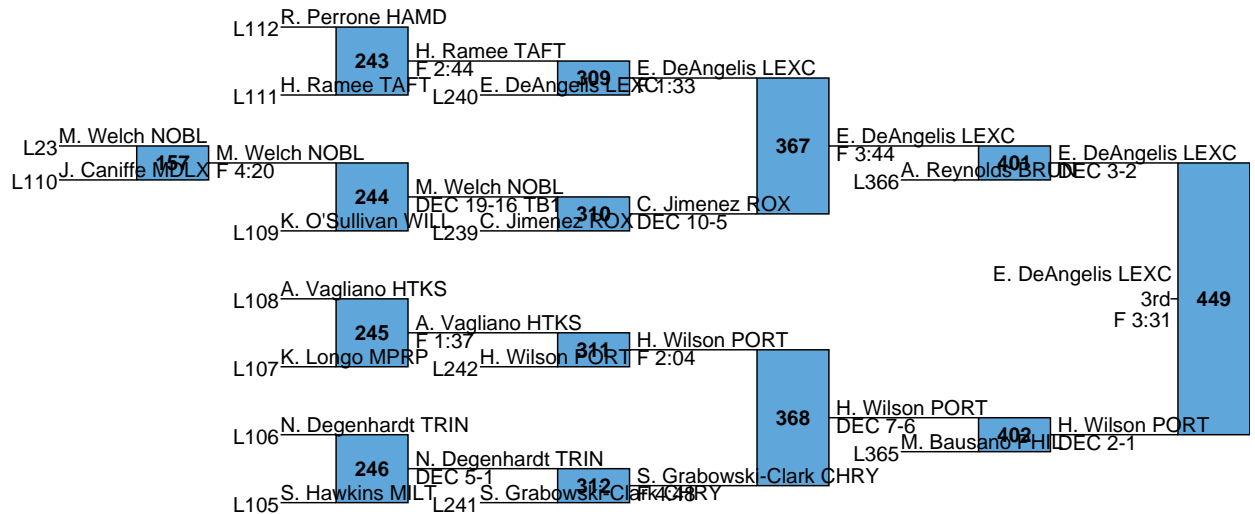

L401 A. Reynolds BRUN
DEC 3-2

L402 M. Bausano PHIL
DEC 5-3 SV

L367 C. Jimenez ROX
F 3:44

L368 S. Grabowski-Clark CHRY
DEC 7-6