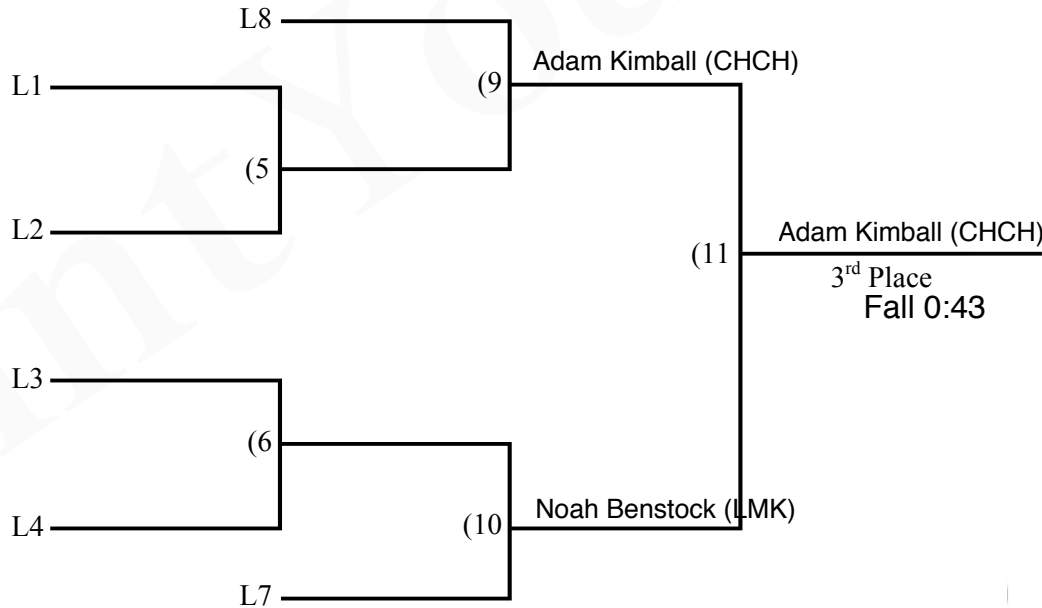

Consolation Bracket

- _____ Beaver Country Day School (BCD)
- _____ Chapel Hill-Chauncy Hall (CH)
- _____ Concord Academy (CA)
- _____ Landmark School (LMK)
- _____ Lexington Christian Academy (LCA)
- _____ Portsmouth Abbey School (PA)