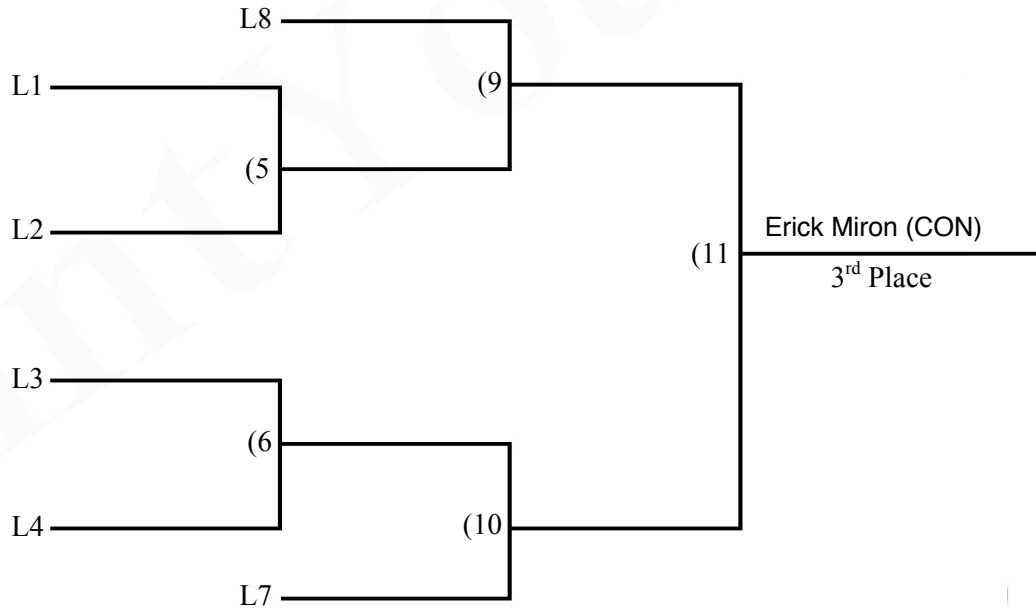

Eastern Independent League Wrestling Tournament

hosted by Landmark School
February 14, 2015

Weight Class 106

Jack Anastopolus (LMK)

2nd Place (Loser of 12)

4th Place (Loser of 11)

Consolation Bracket

- _____ Beaver Country Day School (BCD)
- _____ Chapel Hill-Chauncy Hall (CH)
- _____ Concord Academy (CA)
- _____ Landmark School (LMK)
- _____ Lexington Christian Academy (LCA)
- _____ Portsmouth Abbey School (PA)