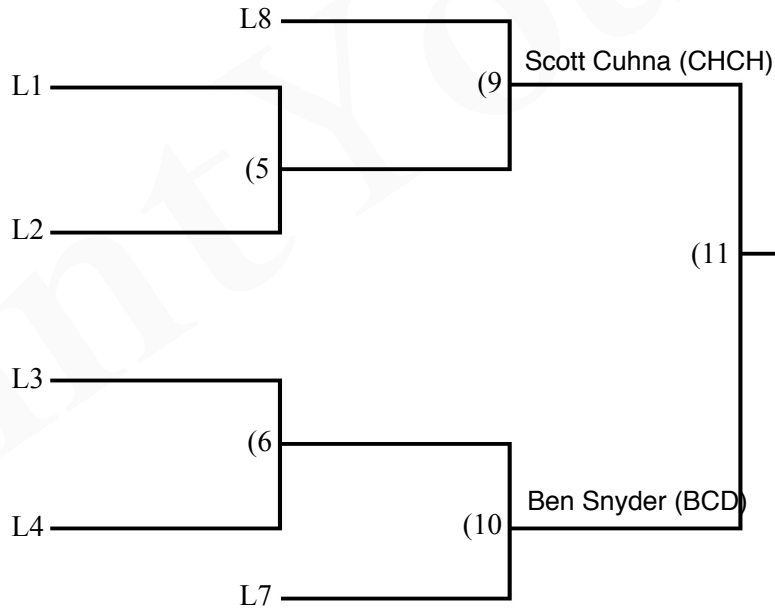

Consolation Bracket

Ben Snyder (BCD)

3rd Place

3-2

_____ Beaver Country Day School (BCD)

_____ Chapel Hill-Chauncy Hall (CH)

_____ Concord Academy (CA)

_____ Landmark School (LMK)

_____ Lexington Christian Academy (LCA)

_____ Portsmouth Abbey School (PA)