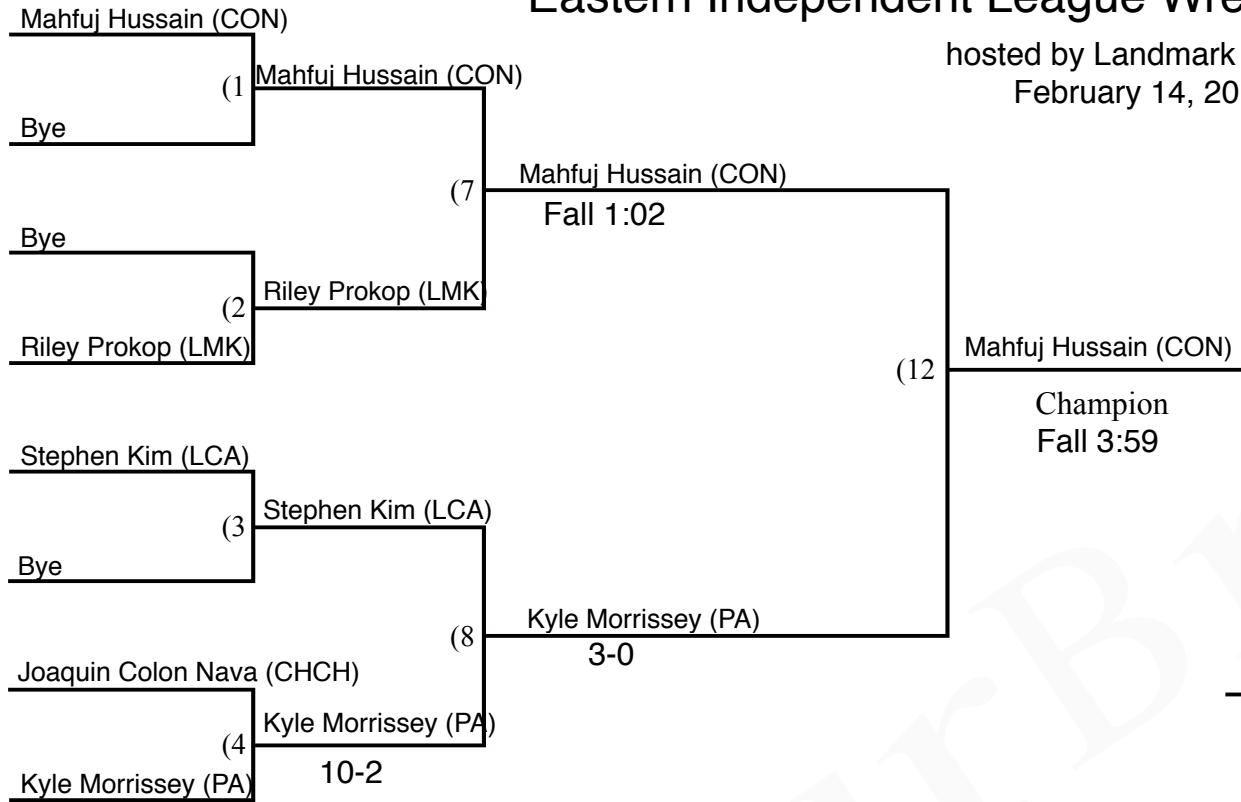

Eastern Independent League Wrestling Tournament

hosted by Landmark School
February 14, 2015

Weight Class 126

Champion
Fall 3:59

2nd Place (Loser of 12)
Kyle Morrissey (PA)

4th Place (Loser of 11)
Joaquin Colon Nava (CHCH)