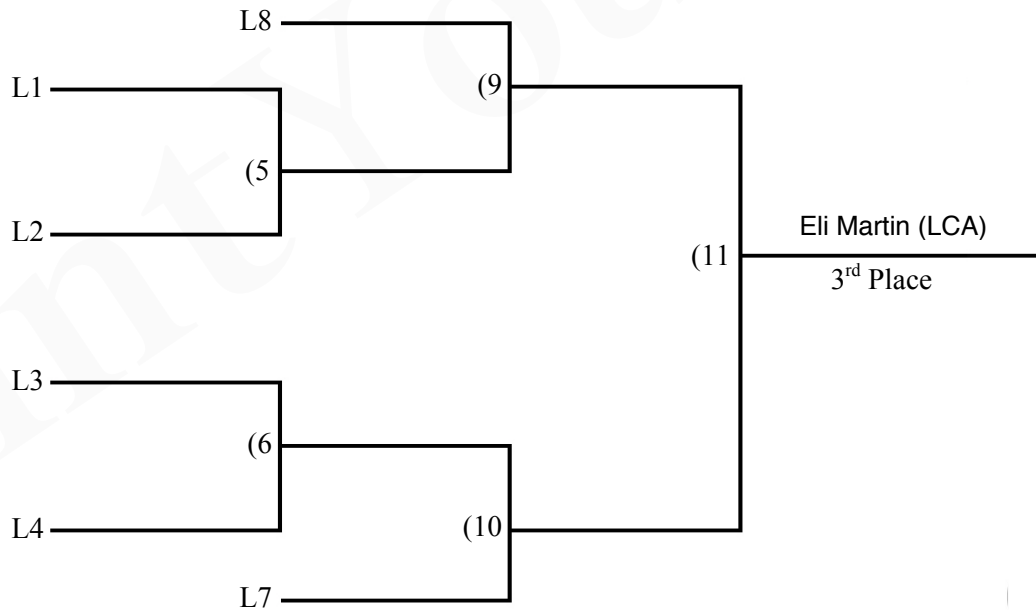

Eastern Independent League Wrestling Tournament

hosted by Landmark School
February 14, 2015

Weight Class 285

Alec Salzer (LMK)

2nd Place (Loser of 12)

4th Place (Loser of 11)

Consolation Bracket

- _____ Beaver Country Day School (BCD)
- _____ Chapel Hill-Chauncy Hall (CH)
- _____ Concord Academy (CA)
- _____ Landmark School (LMK)
- _____ Lexington Christian Academy (LCA)
- _____ Portsmouth Abbey School (PA)