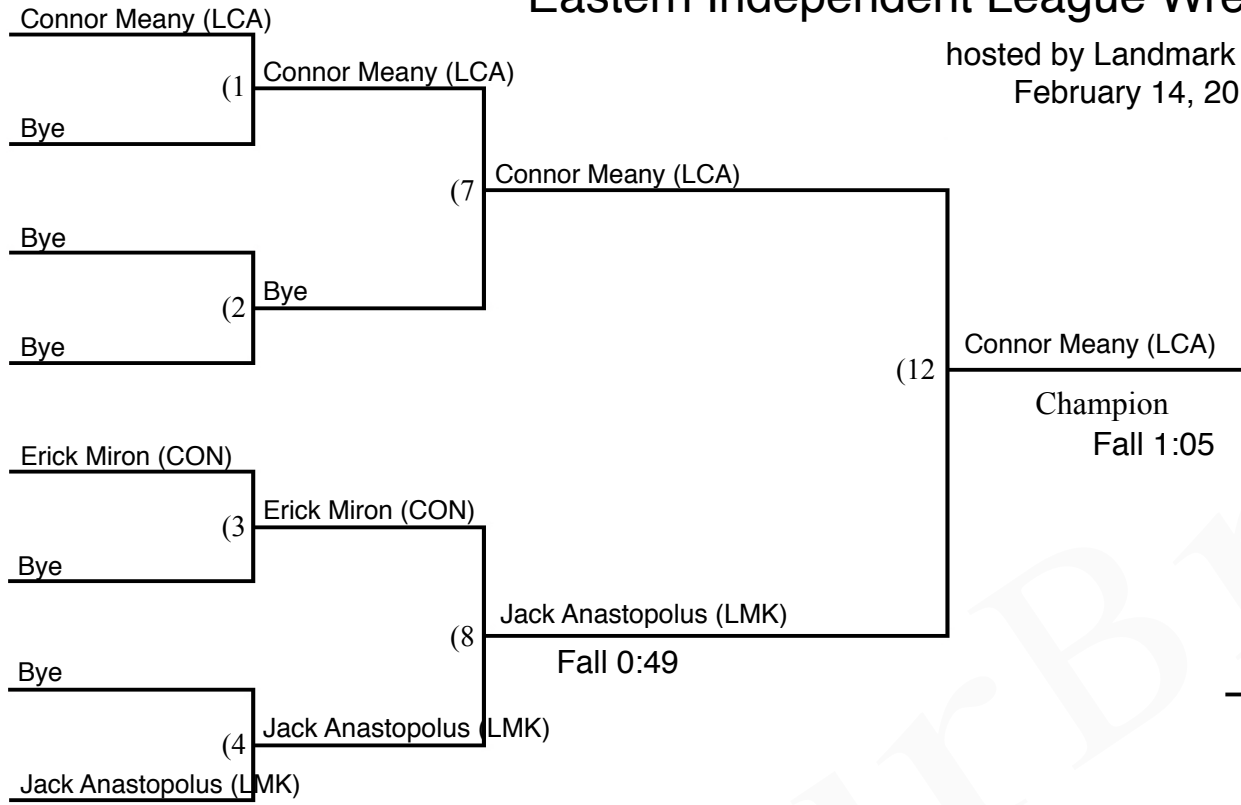

Eastern Independent League Wrestling Tournament

hosted by Landmark School
February 14, 2015

Weight Class 106

Jack Anastopolus (LMK)

2nd Place (Loser of 12)

4th Place (Loser of 11)

Consolation Bracket

- _____ Beaver Country Day School (BCD)
- _____ Chapel Hill-Chauncy Hall (CH)
- _____ Concord Academy (CA)
- _____ Landmark School (LMK)
- _____ Lexington Christian Academy (LCA)
- _____ Portsmouth Abbey School (PA)