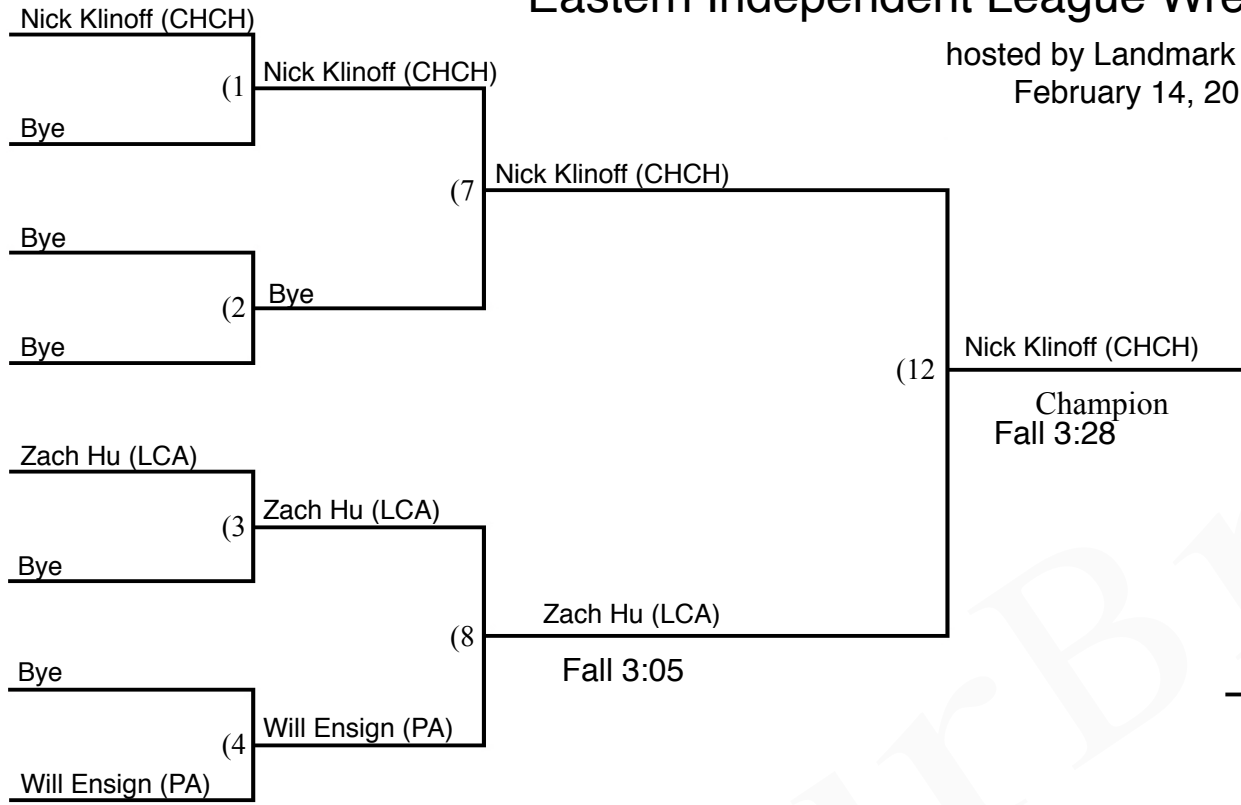

Eastern Independent League Wrestling Tournament

hosted by Landmark School
February 14, 2015

Weight Class 195