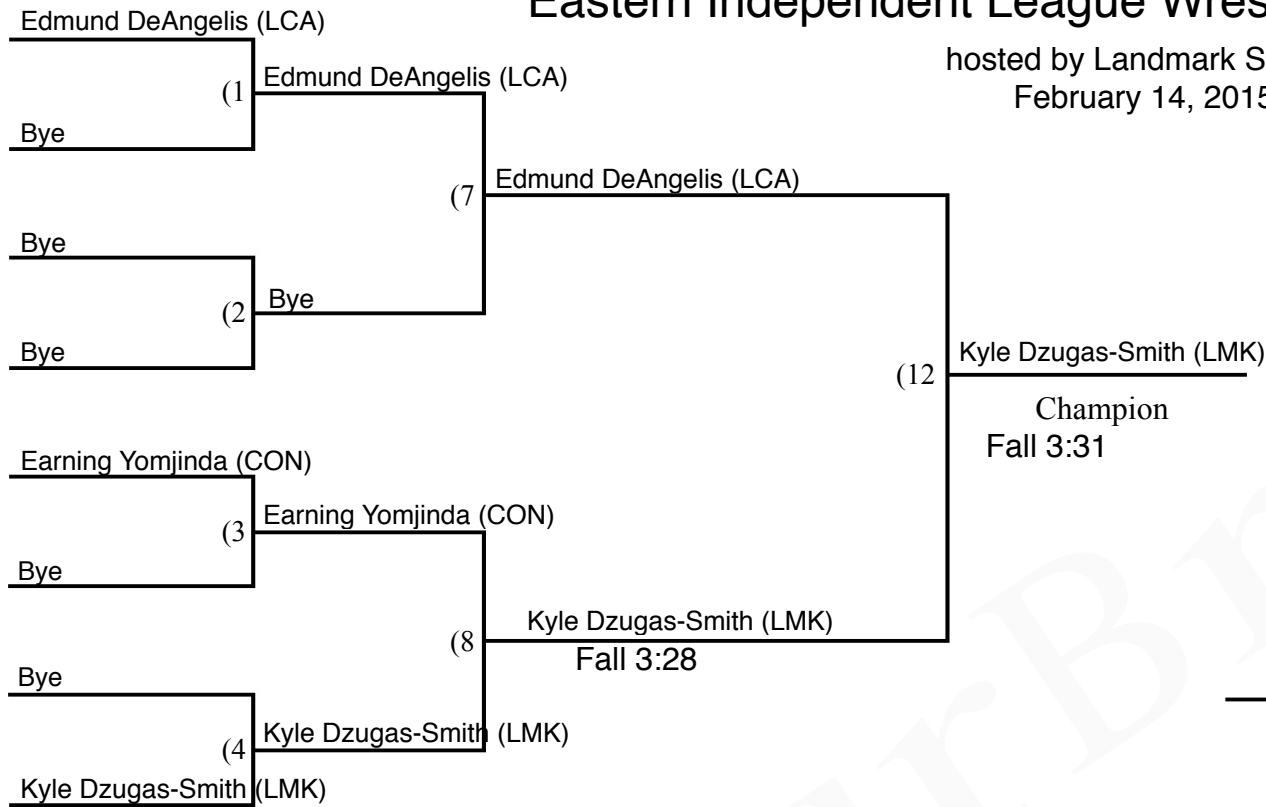

Eastern Independent League Wrestling Tournament

hosted by Landmark School
February 14, 2015

Weight Class 220

Edmund DeAngelis (LCA)

2nd Place (Loser of 12)

4th Place (Loser of 11)