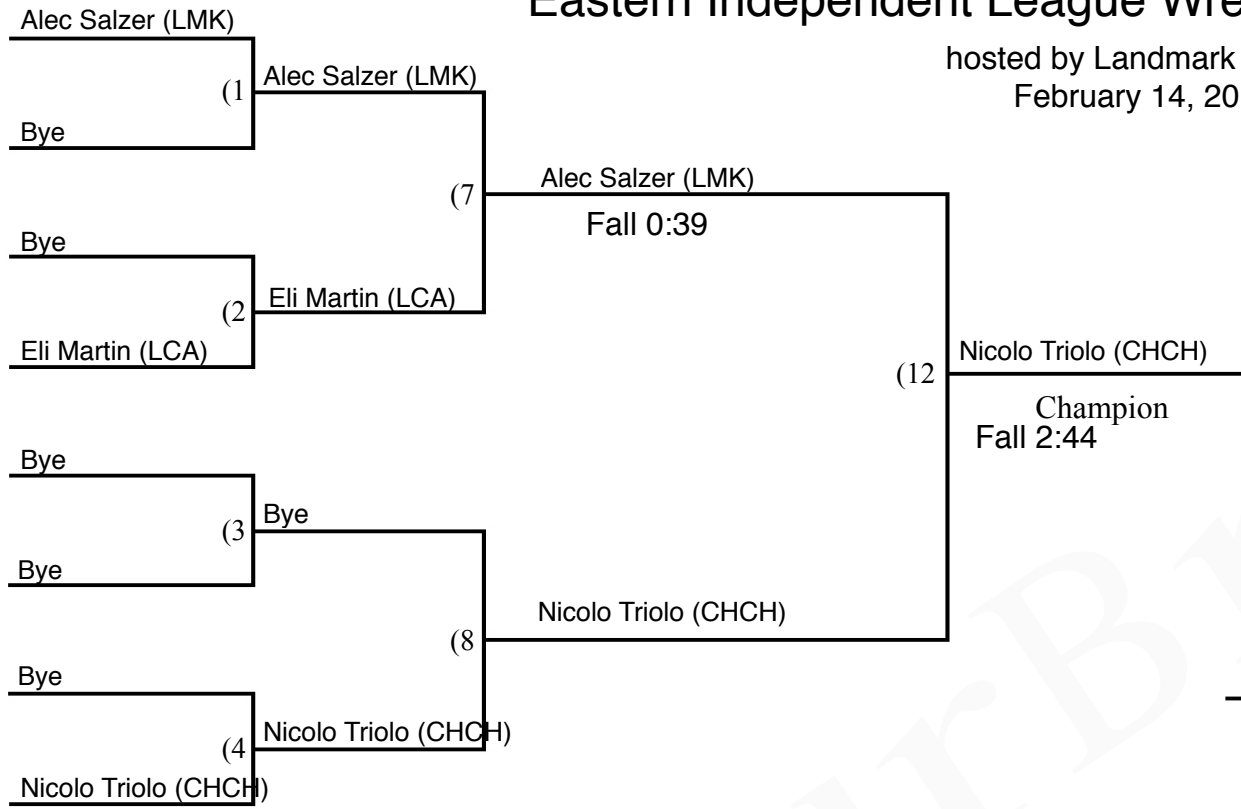

Eastern Independent League Wrestling Tournament

hosted by Landmark School
February 14, 2015

Weight Class 285

_____
Alec Salzer (LMK)
_____
2nd Place (Loser of 12)
_____
_____
4th Place (Loser of 11)