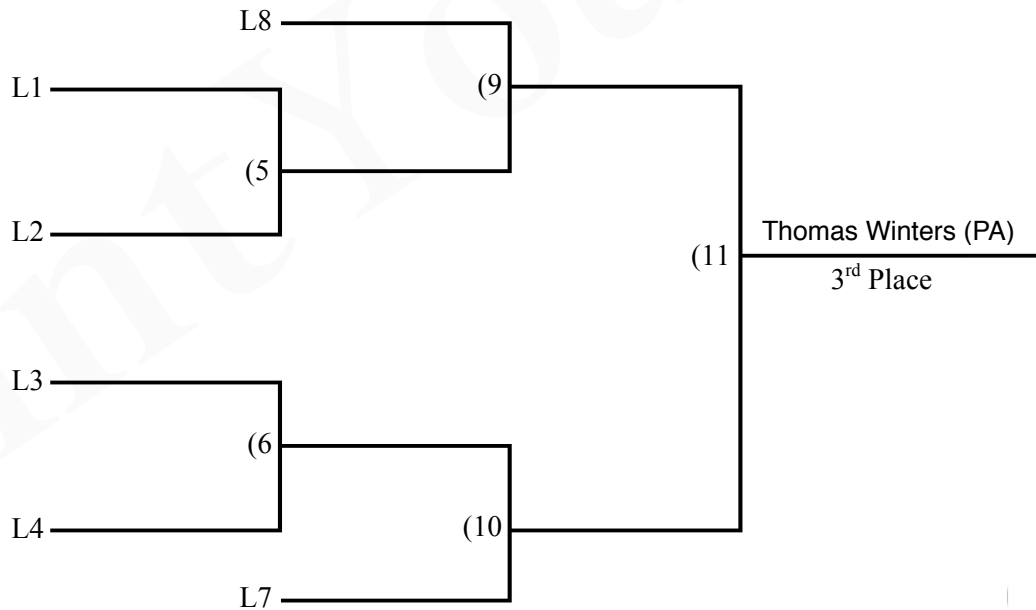

Consolation Bracket

- _____ Beaver Country Day School (BCD)
- _____ Chapel Hill-Chauncy Hall (CH)
- _____ Concord Academy (CA)
- _____ Landmark School (LMK)
- _____ Lexington Christian Academy (LCA)
- _____ Portsmouth Abbey School (PA)