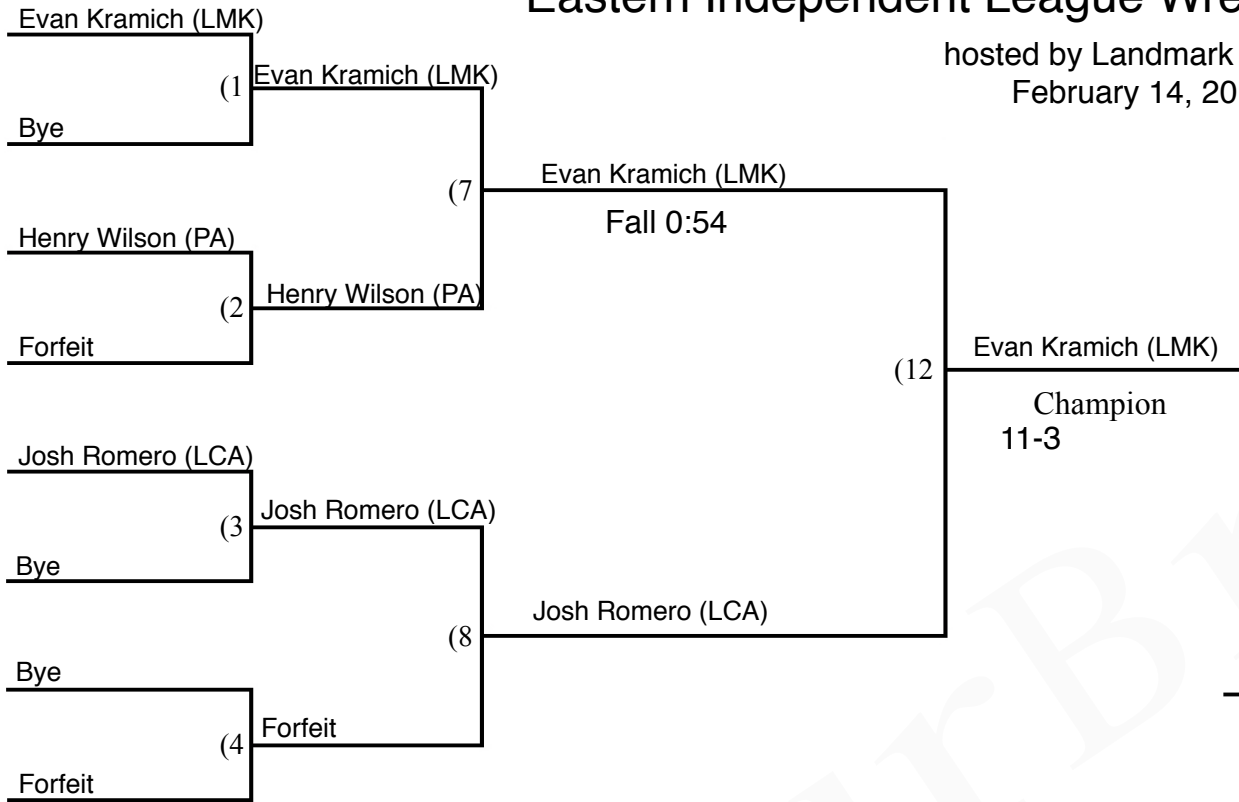

Eastern Independent League Wrestling Tournament

hosted by Landmark School
February 14, 2015

Weight Class 170