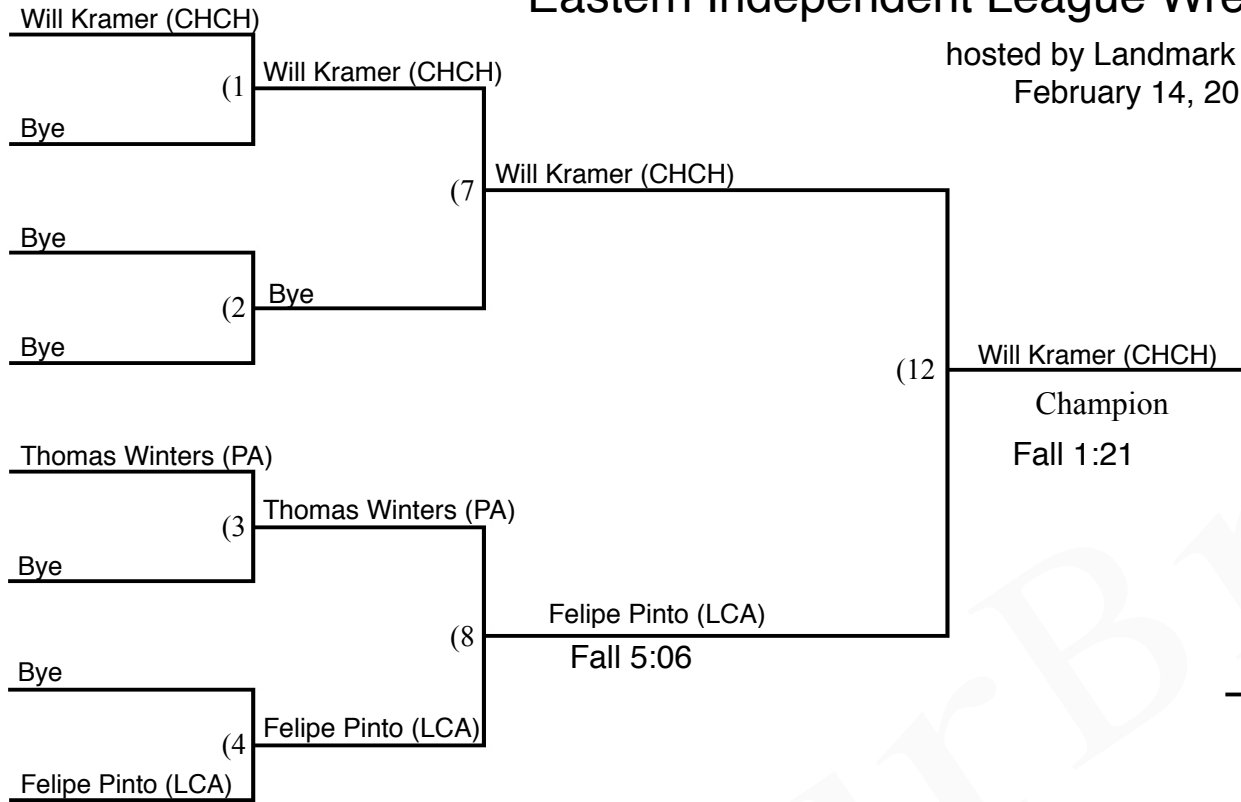

Eastern Independent League Wrestling Tournament

hosted by Landmark School
February 14, 2015

Weight Class 182