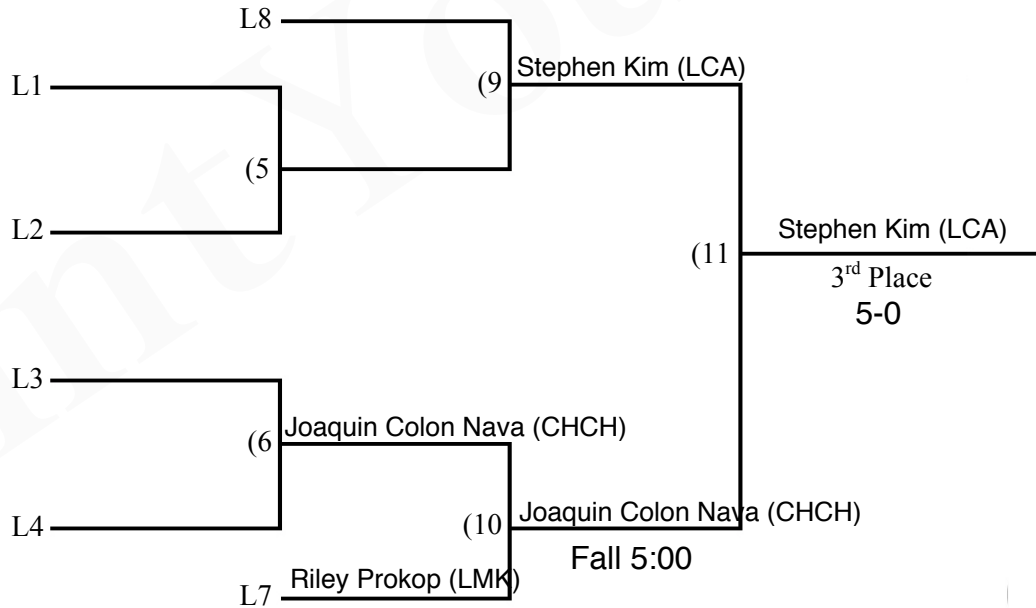

Consolation Bracket

3rd Place
5-0

- _____ Beaver Country Day School (BCD)
- _____ Chapel Hill-Chauncy Hall (CH)
- _____ Concord Academy (CA)
- _____ Landmark School (LMK)
- _____ Lexington Christian Academy (LCA)
- _____ Portsmouth Abbey School (PA)