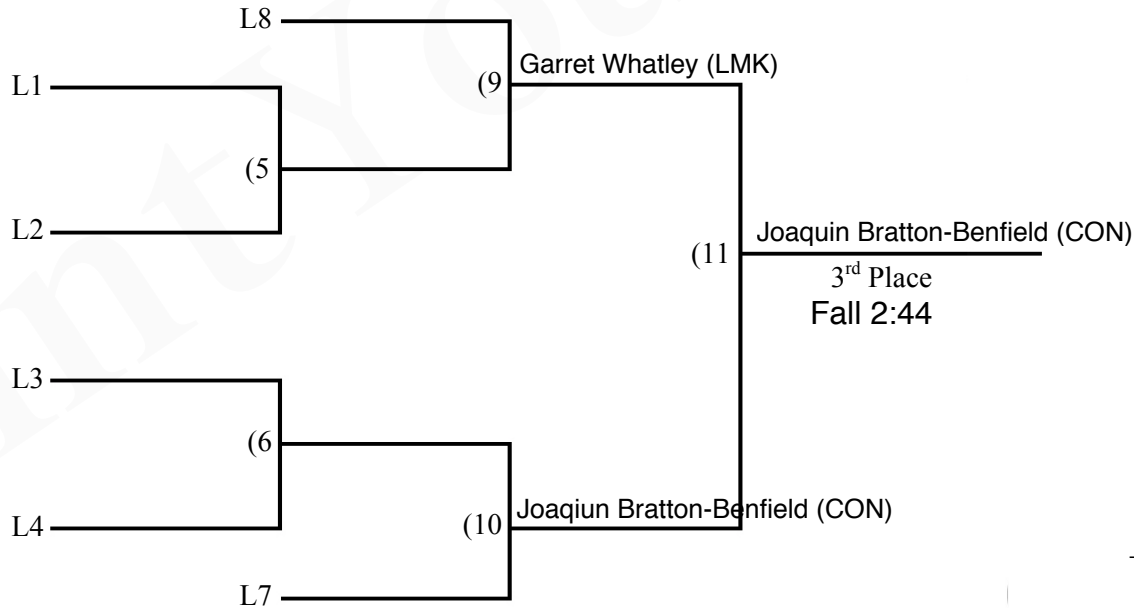

Eastern Independent League Wrestling Tournament

hosted by Landmark School
February 14, 2015

Weight Class 160

James Bologna (LCA)
2nd Place (Loser of 12)

Garret Whatley (LMK)
4th Place (Loser of 11)

Consolation Bracket