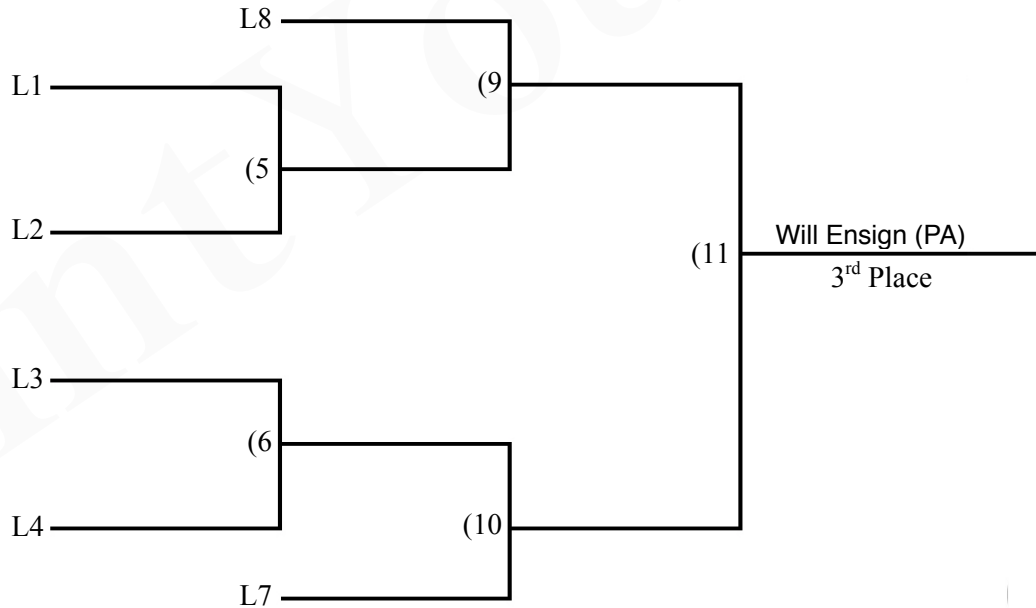

Consolation Bracket

- _____ Beaver Country Day School (BCD)
- _____ Chapel Hill-Chauncy Hall (CH)
- _____ Concord Academy (CA)
- _____ Landmark School (LMK)
- _____ Lexington Christian Academy (LCA)
- _____ Portsmouth Abbey School (PA)