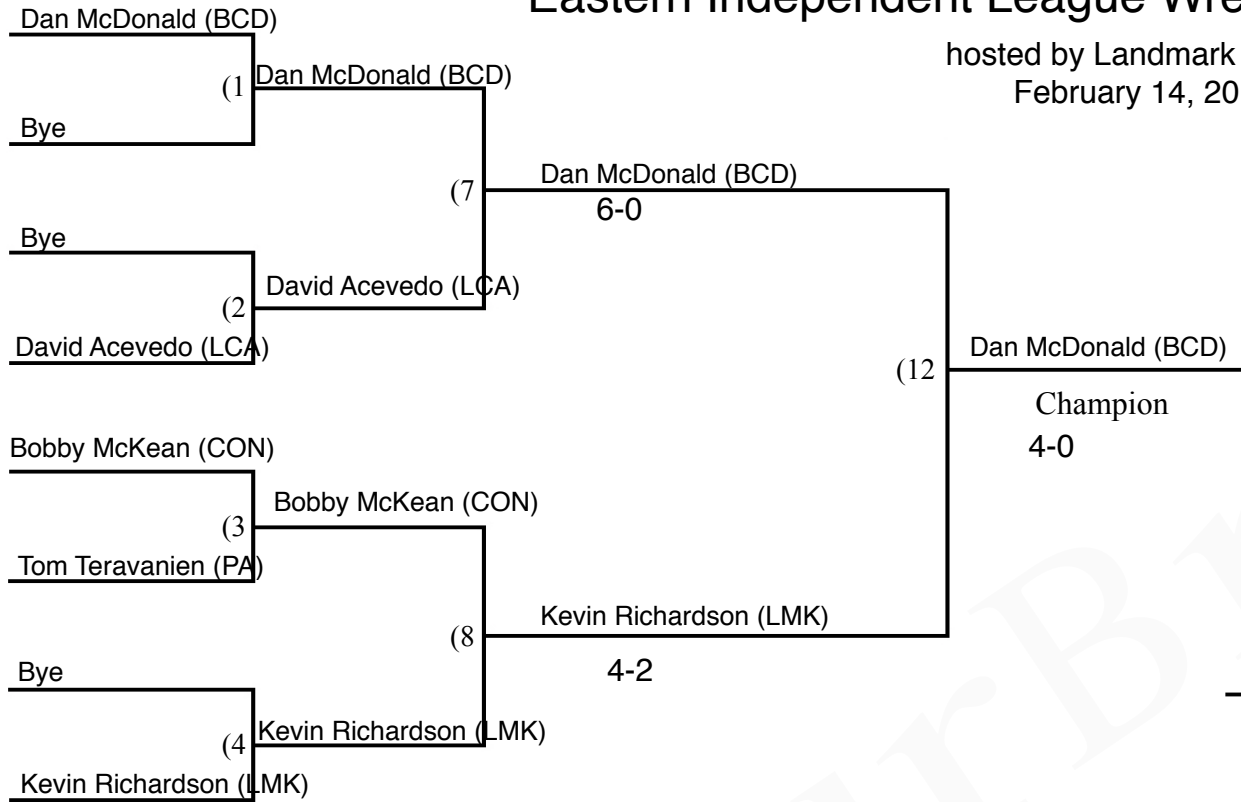

Eastern Independent League Wrestling Tournament

hosted by Landmark School
February 14, 2015

Weight Class 138

Kevin Richardson (LMK)
2nd Place (Loser of 12)
David Acevedo (LCA)
4th Place (Loser of 11)