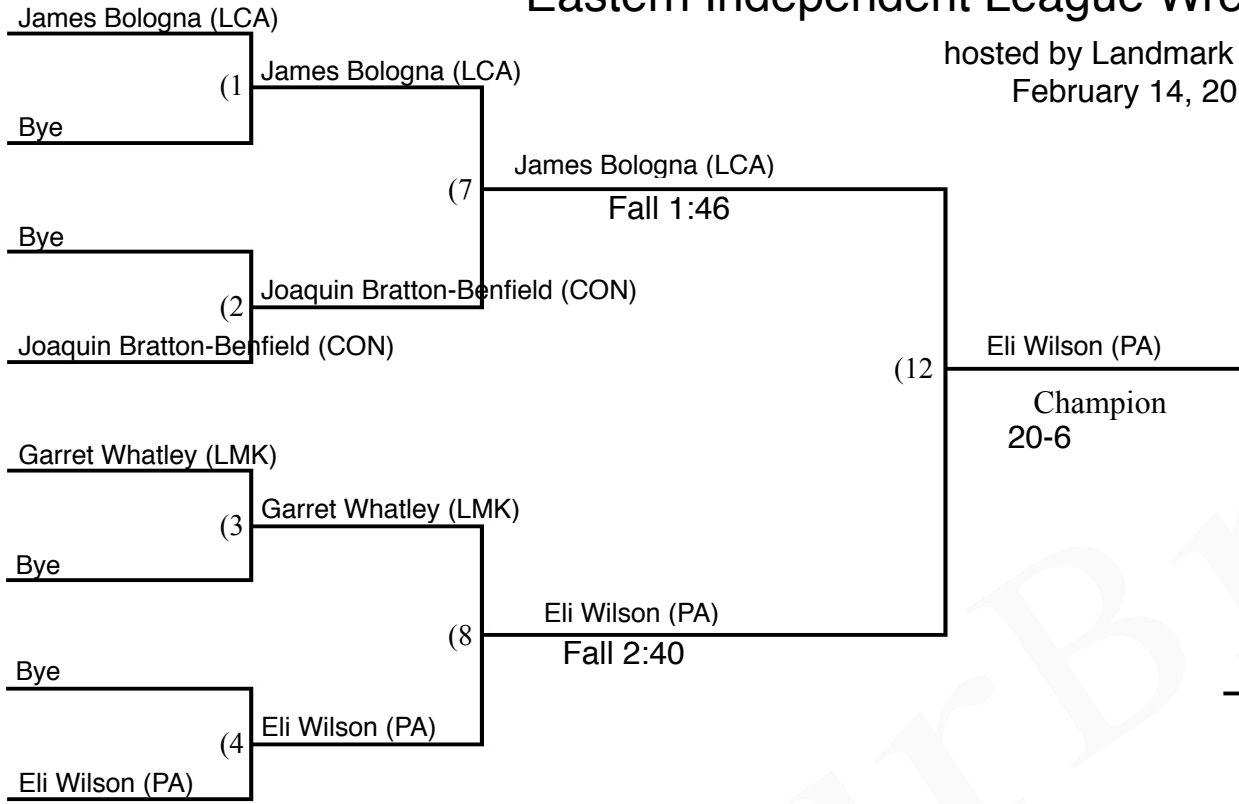

Eastern Independent League Wrestling Tournament

hosted by Landmark School
February 14, 2015

Weight Class 160

James Bologna (LCA)
2nd Place (Loser of 12)

Garret Whatley (LMK)
4th Place (Loser of 11)