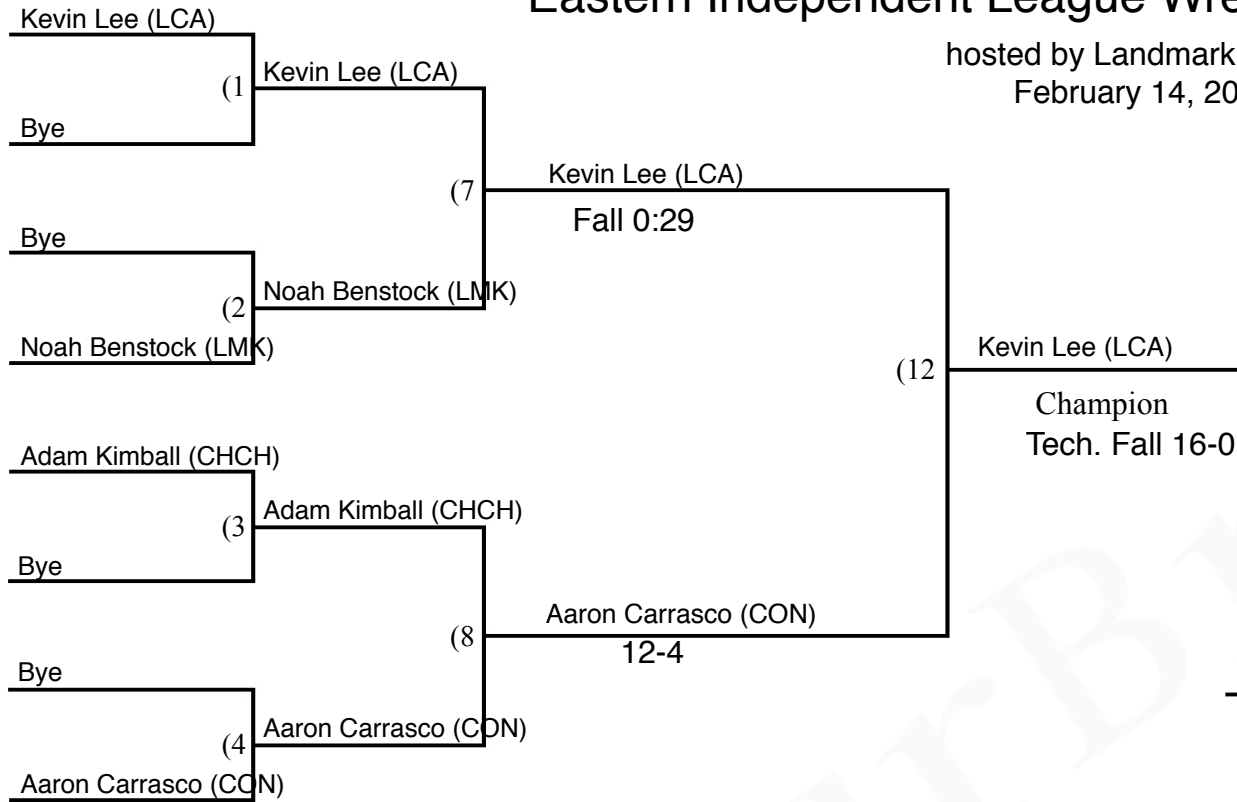

Eastern Independent League Wrestling Tournament

hosted by Landmark School
February 14, 2015

Weight Class 113