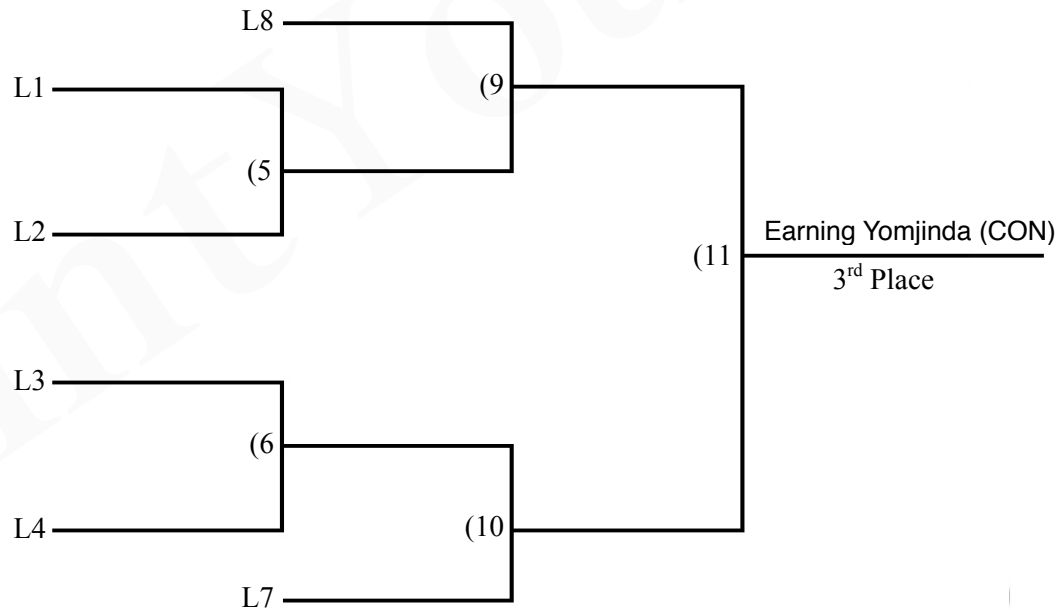

Eastern Independent League Wrestling Tournament

hosted by Landmark School
February 14, 2015

Weight Class 220

Edmund DeAngelis (LCA)

2nd Place (Loser of 12)

4th Place (Loser of 11)

Consolation Bracket

- _____ Beaver Country Day School (BCD)
- _____ Chapel Hill-Chauncy Hall (CH)
- _____ Concord Academy (CA)
- _____ Landmark School (LMK)
- _____ Lexington Christian Academy (LCA)
- _____ Portsmouth Abbey School (PA)