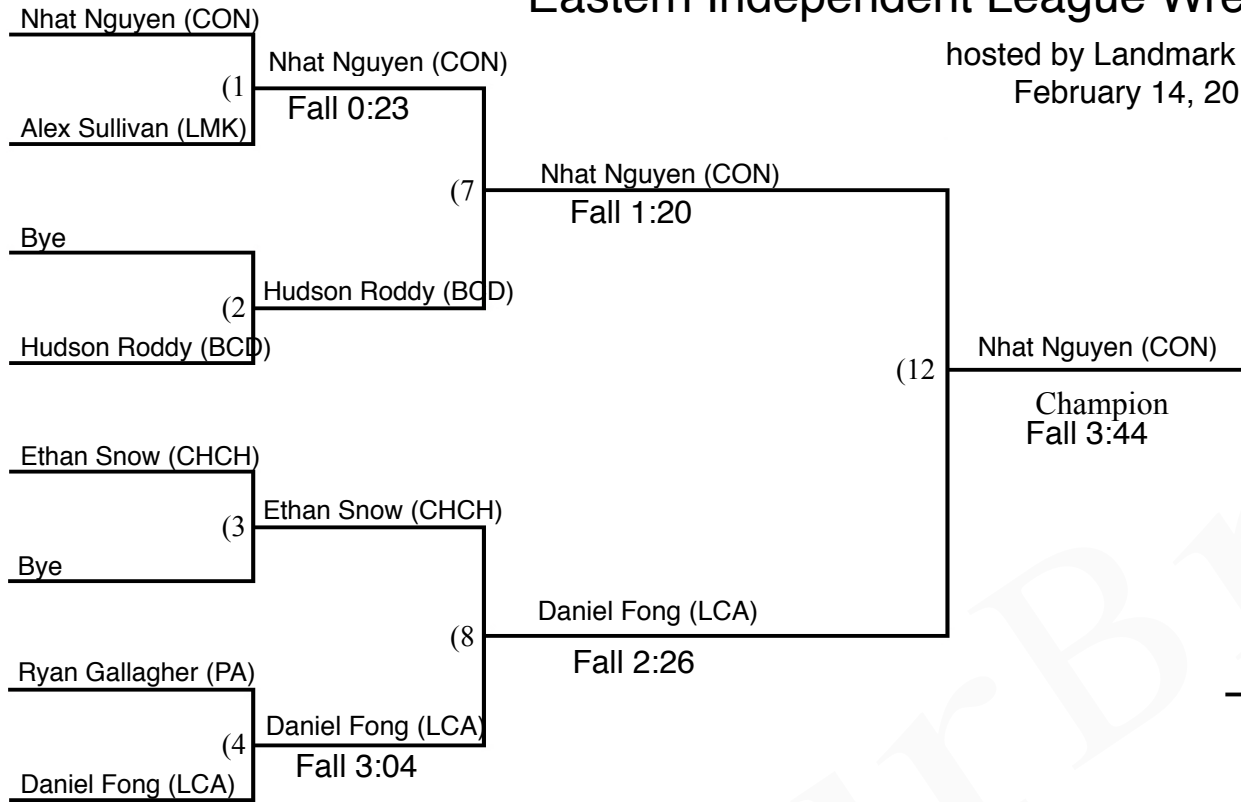

Eastern Independent League Wrestling Tournament

hosted by Landmark School
February 14, 2015

Weight Class 120

Champion
Fall 3:44
Nhat Nguyen (CON)

Daniel Fong (LCA)
2nd Place (Loser of 12)

Ryan Gallagher (PA)
4th Place (Loser of 11)