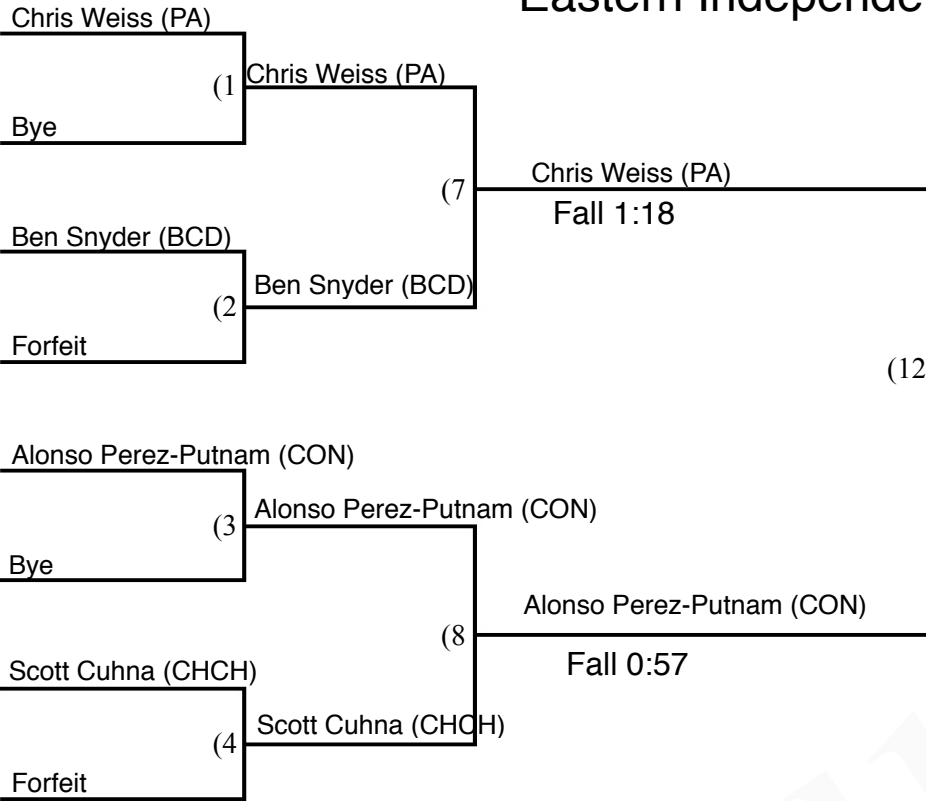

Eastern Independent League Wrestling Tournament

hosted by Landmark School
February 14, 2015

Weight Class 132

Chris Weiss (PA)
Regular season
League MVP

Champion
Tech Fall 15-0

Alonso Perez-Putnam (CON)

2nd Place (Loser of 12)

Scott Cuhna (CHCH)

4th Place (Loser of 11)