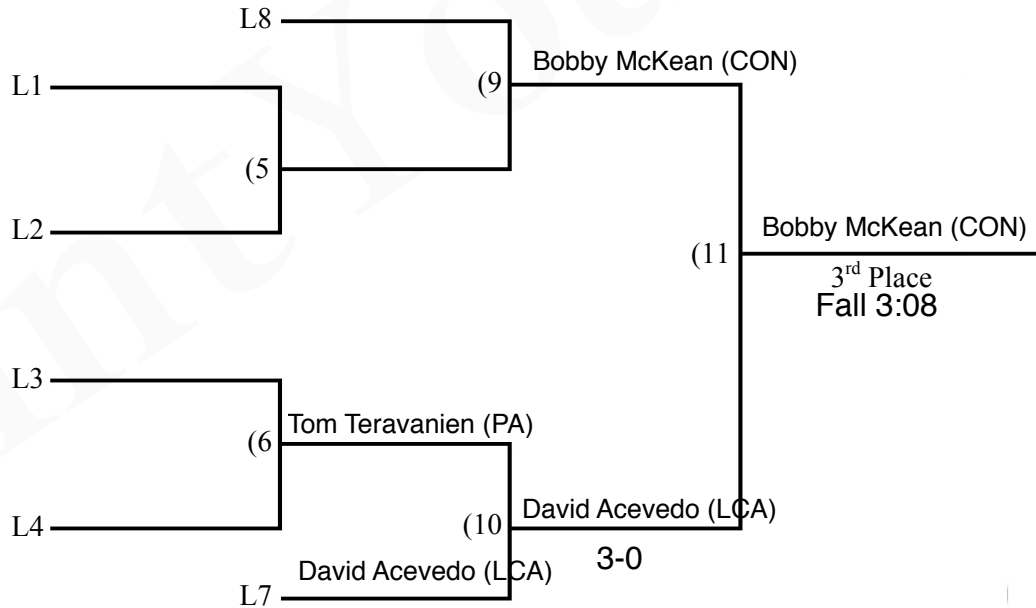

Consolation Bracket

_____ Beaver Country Day School (BCD)
_____ Chapel Hill-Chauncy Hall (CH)
_____ Concord Academy (CA)
_____ Landmark School (LMK)
_____ Lexington Christian Academy (LCA)
_____ Portsmouth Abbey School (PA)