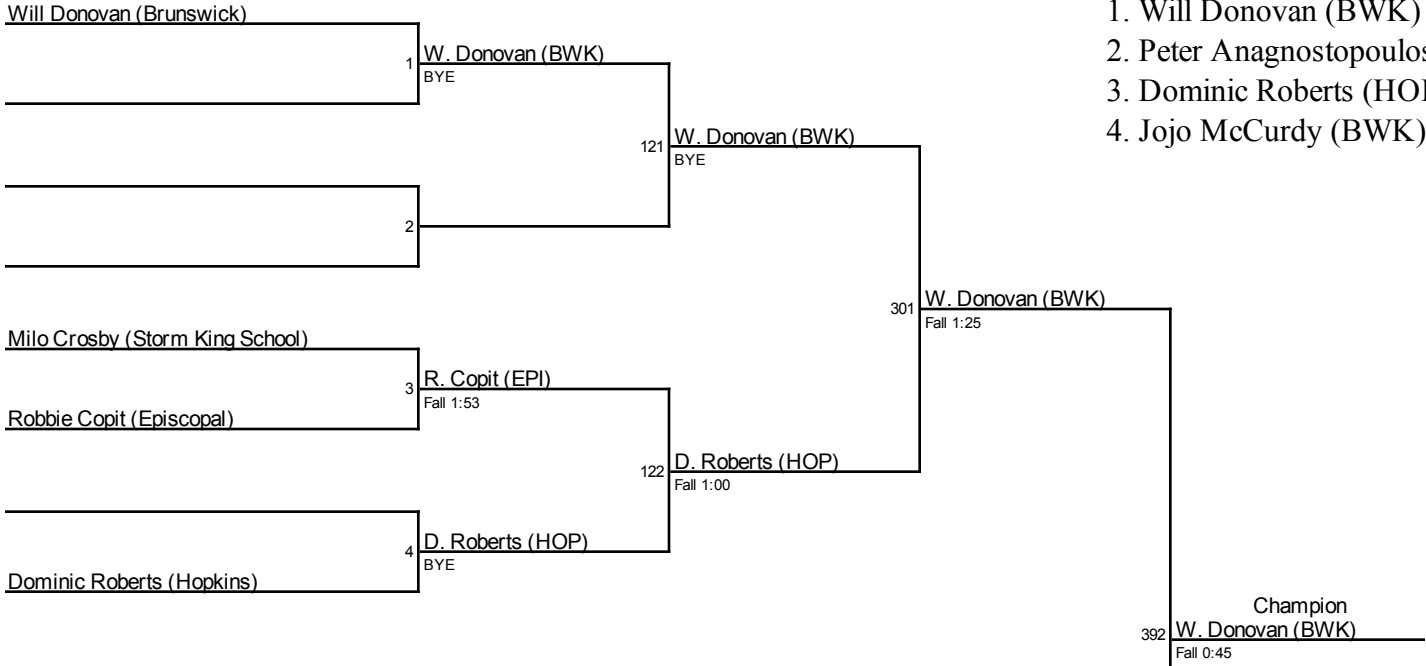

BIT 2017 Start / 99

1. Will Donovan (BWK)
2. Peter Anagnostopoulos (LUHI)
3. Dominic Roberts (HOP)
4. Jojo McCurdy (BWK)

BIT 2017 Start / 106

1. Blair Orr (EPI)
2. Ben Smart (RH)
3. Sam Stuart (GFA)
4. Peter Casey (LUHI)