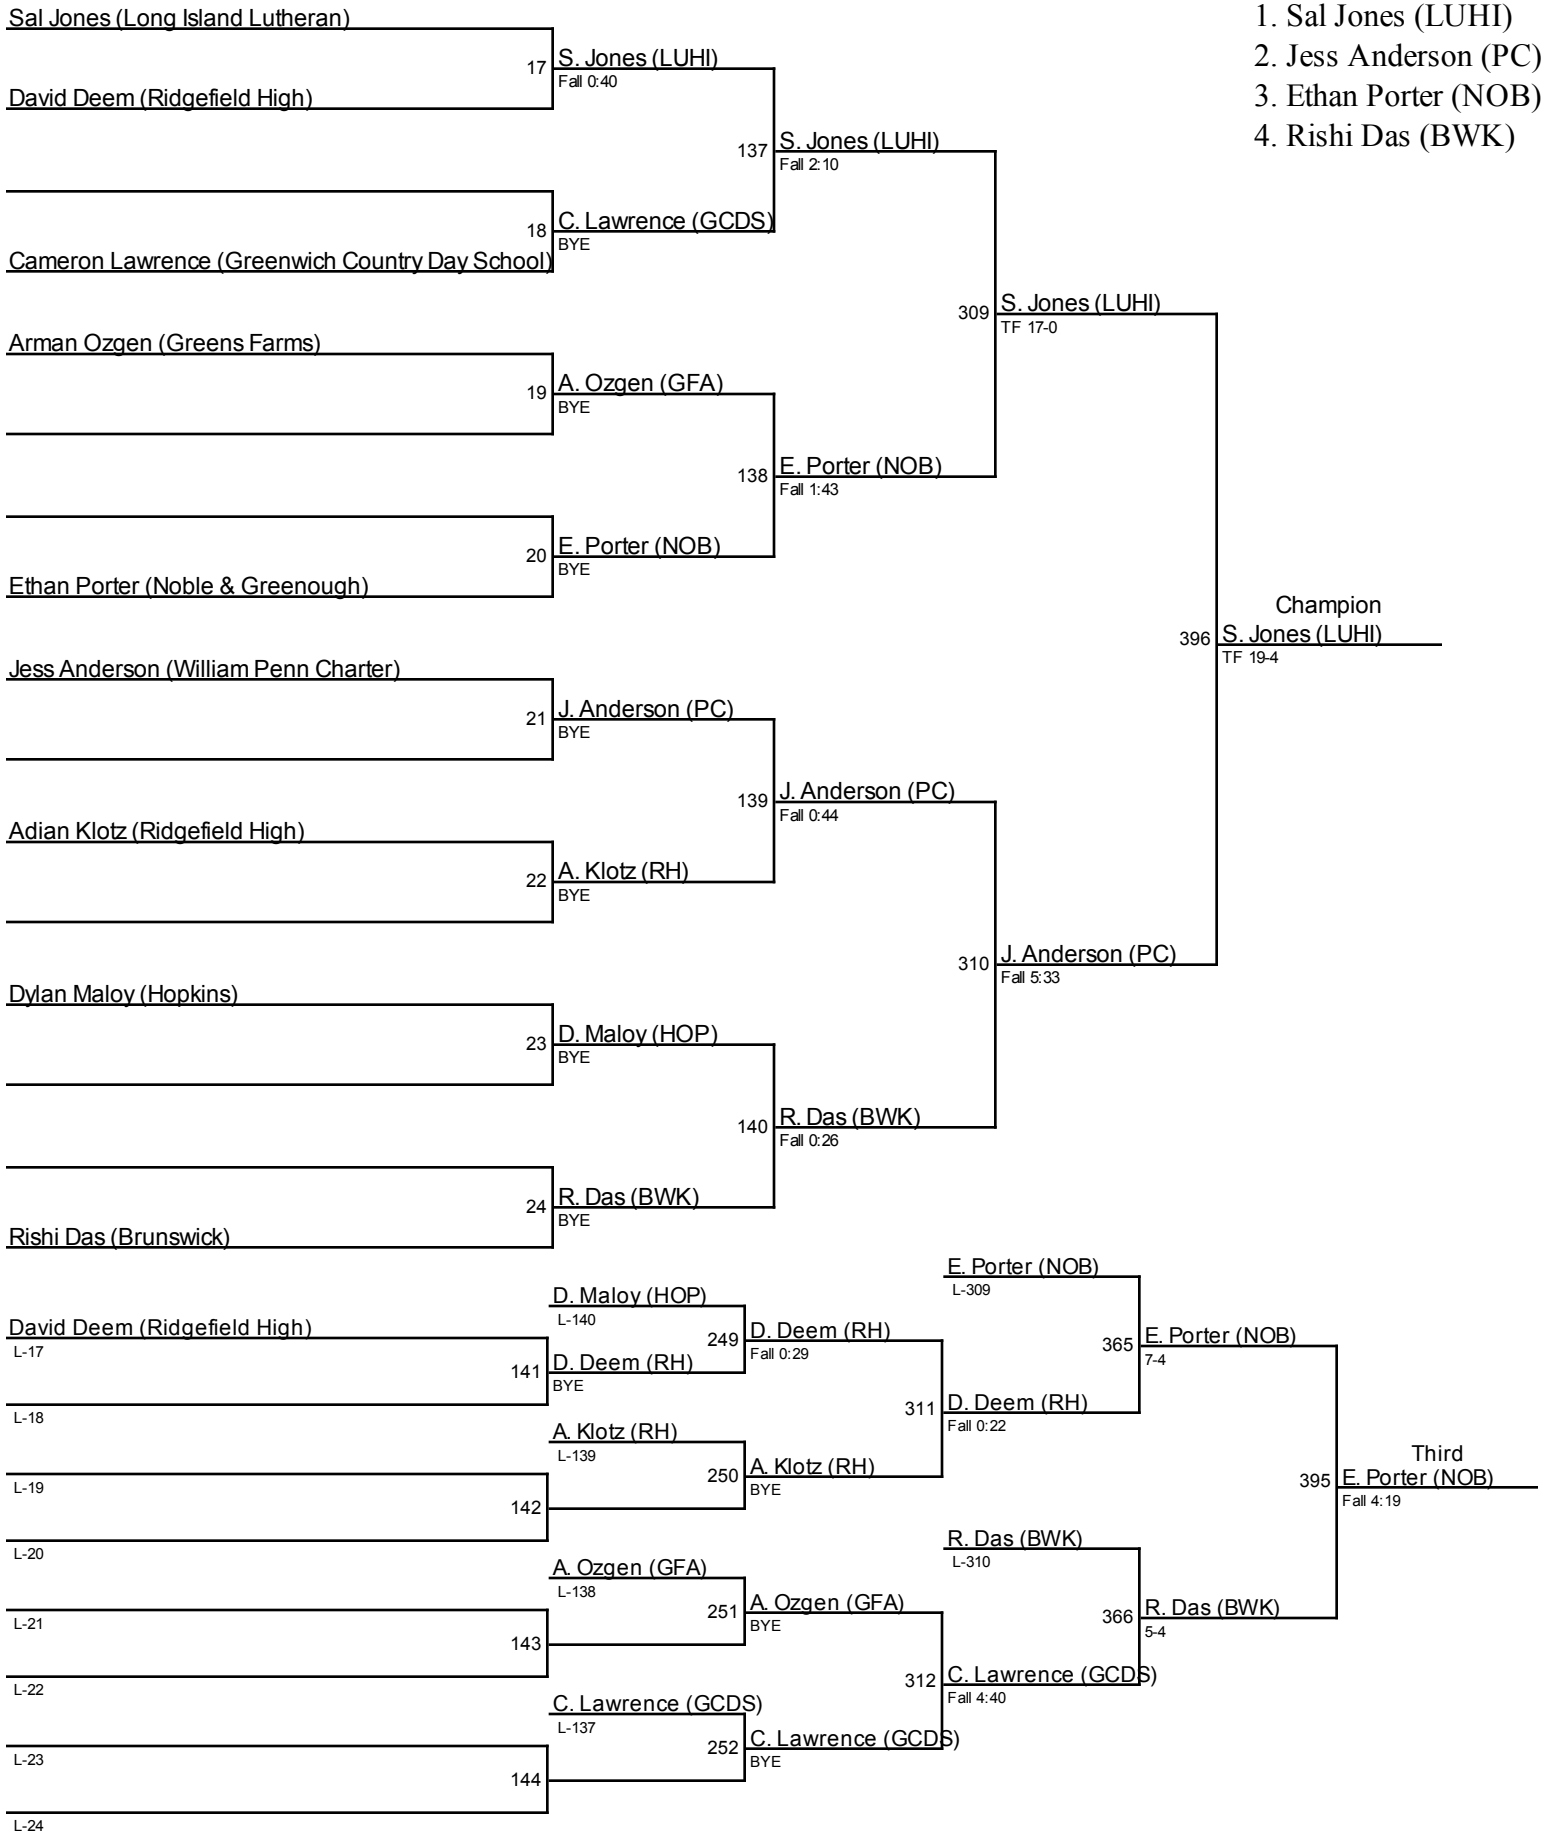

BIT 2017 Start / 113

1. Sal Jones (LUHI)
2. Jess Anderson (PC)
3. Ethan Porter (NOB)
4. Rishi Das (BWK)