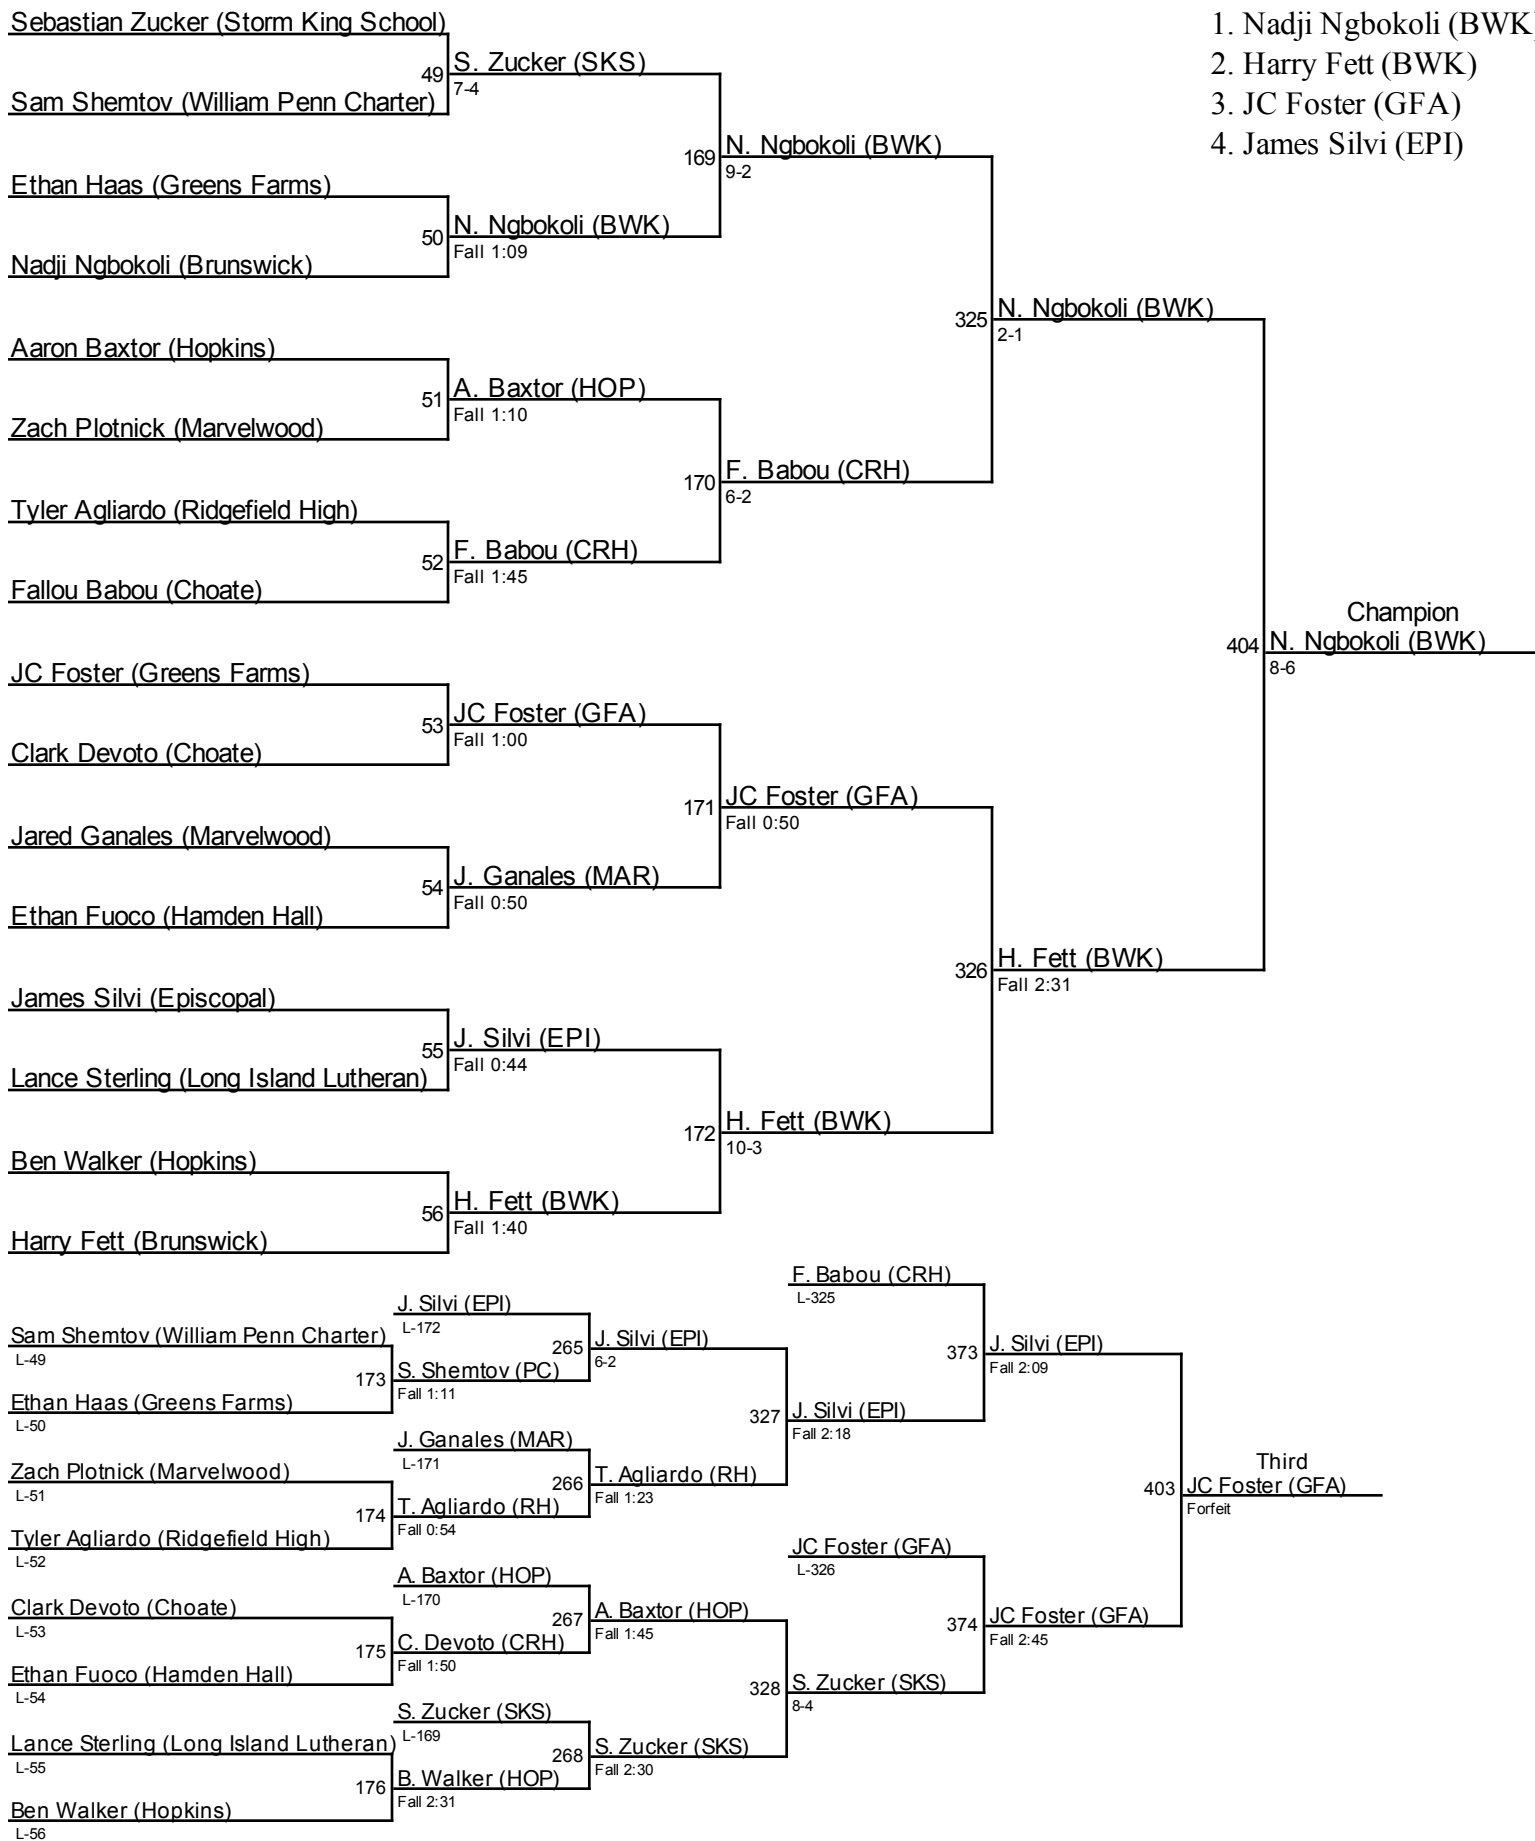

BIT 2017 Start / 145

1. Simon Preston (RH)
2. Cam Camacho (NOB)
3. Sam Stickley (EPI)
4. Simon Winter (MAR)

BIT 2017 Start / 152

1. John DeLucia (BWK)
2. Chris Lane (MAR)
3. Liam Courtney (RH)
4. Stephen Waddill (HYD)