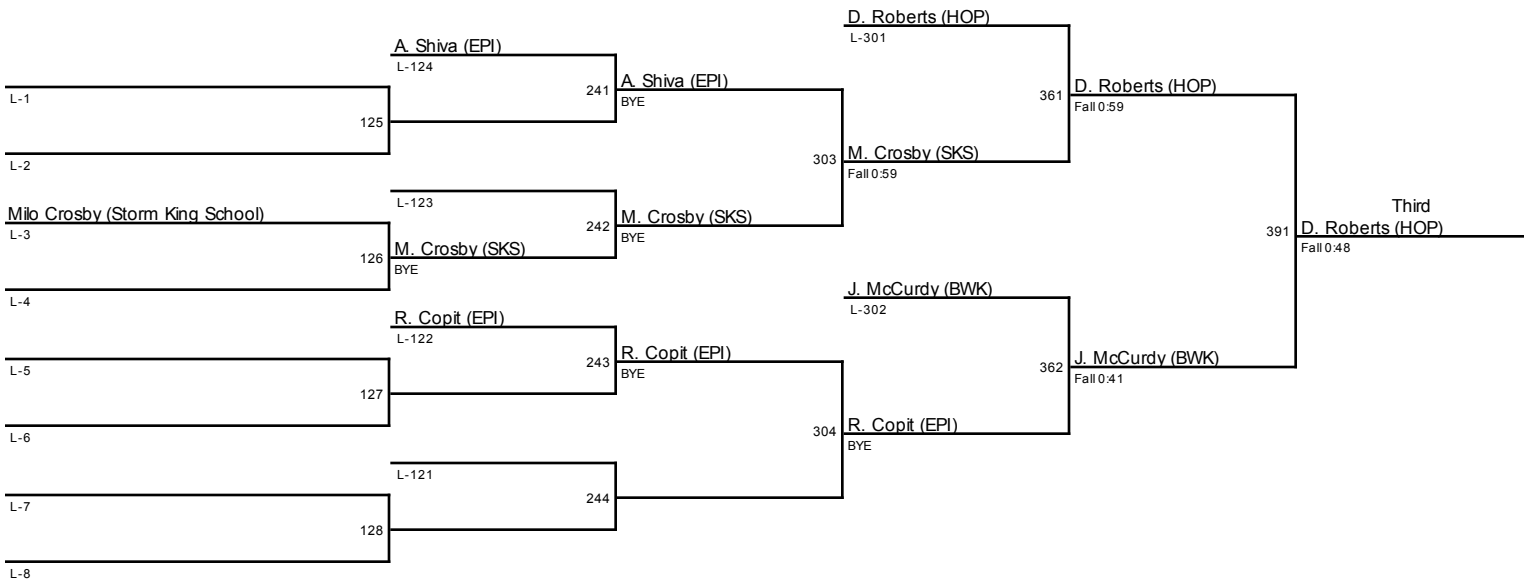

BIT 2017 Start / 99

1. Will Donovan (BWK)
2. Peter Anagnostopoulos (LUHI)
3. Dominic Roberts (HOP)
4. Jojo McCurdy (BWK)

BIT 2017 Start / 106

1. Blair Orr (EPI)
2. Ben Smart (RH)
3. Sam Stuart (GFA)
4. Peter Casey (LUHI)