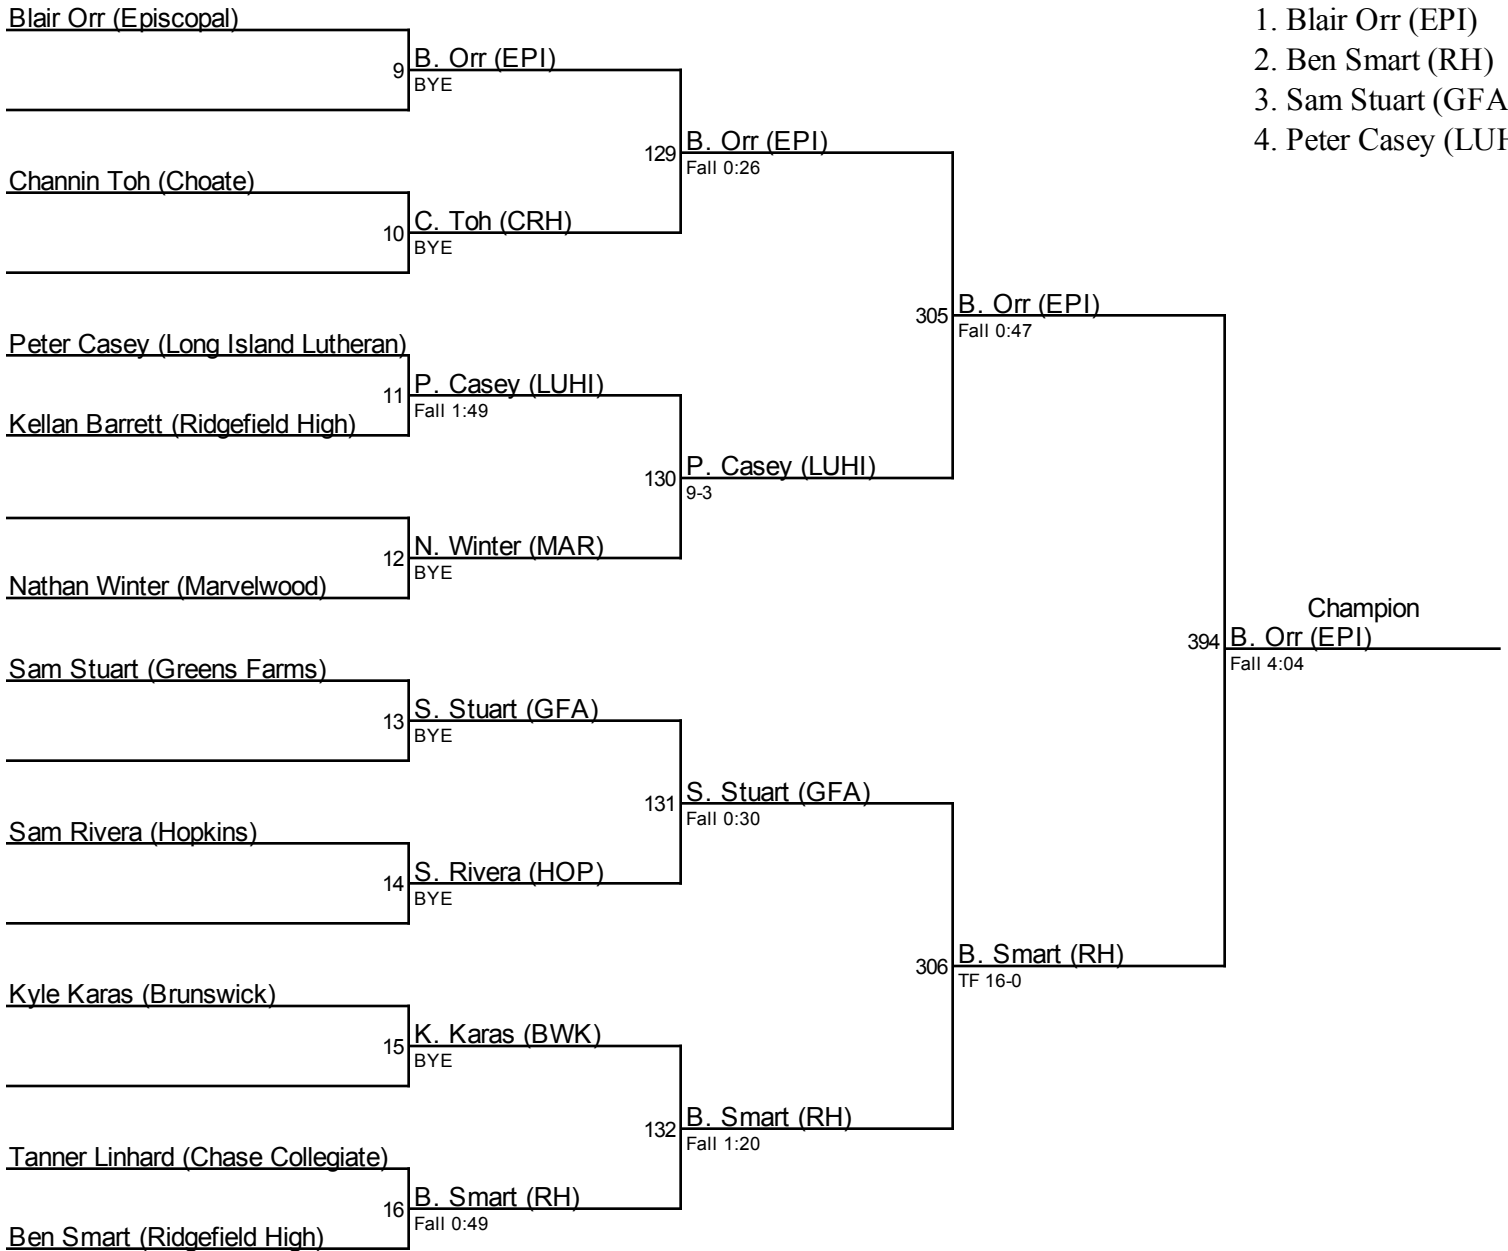

BIT 2017 Start / 99

1. Will Donovan (BWK)
2. Peter Anagnostopoulos (LUHI)
3. Dominic Roberts (HOP)
4. Jojo McCurdy (BWK)

BIT 2017 Start / 106

1. Blair Orr (EPI)
2. Ben Smart (RH)
3. Sam Stuart (GFA)
4. Peter Casey (LUHI)