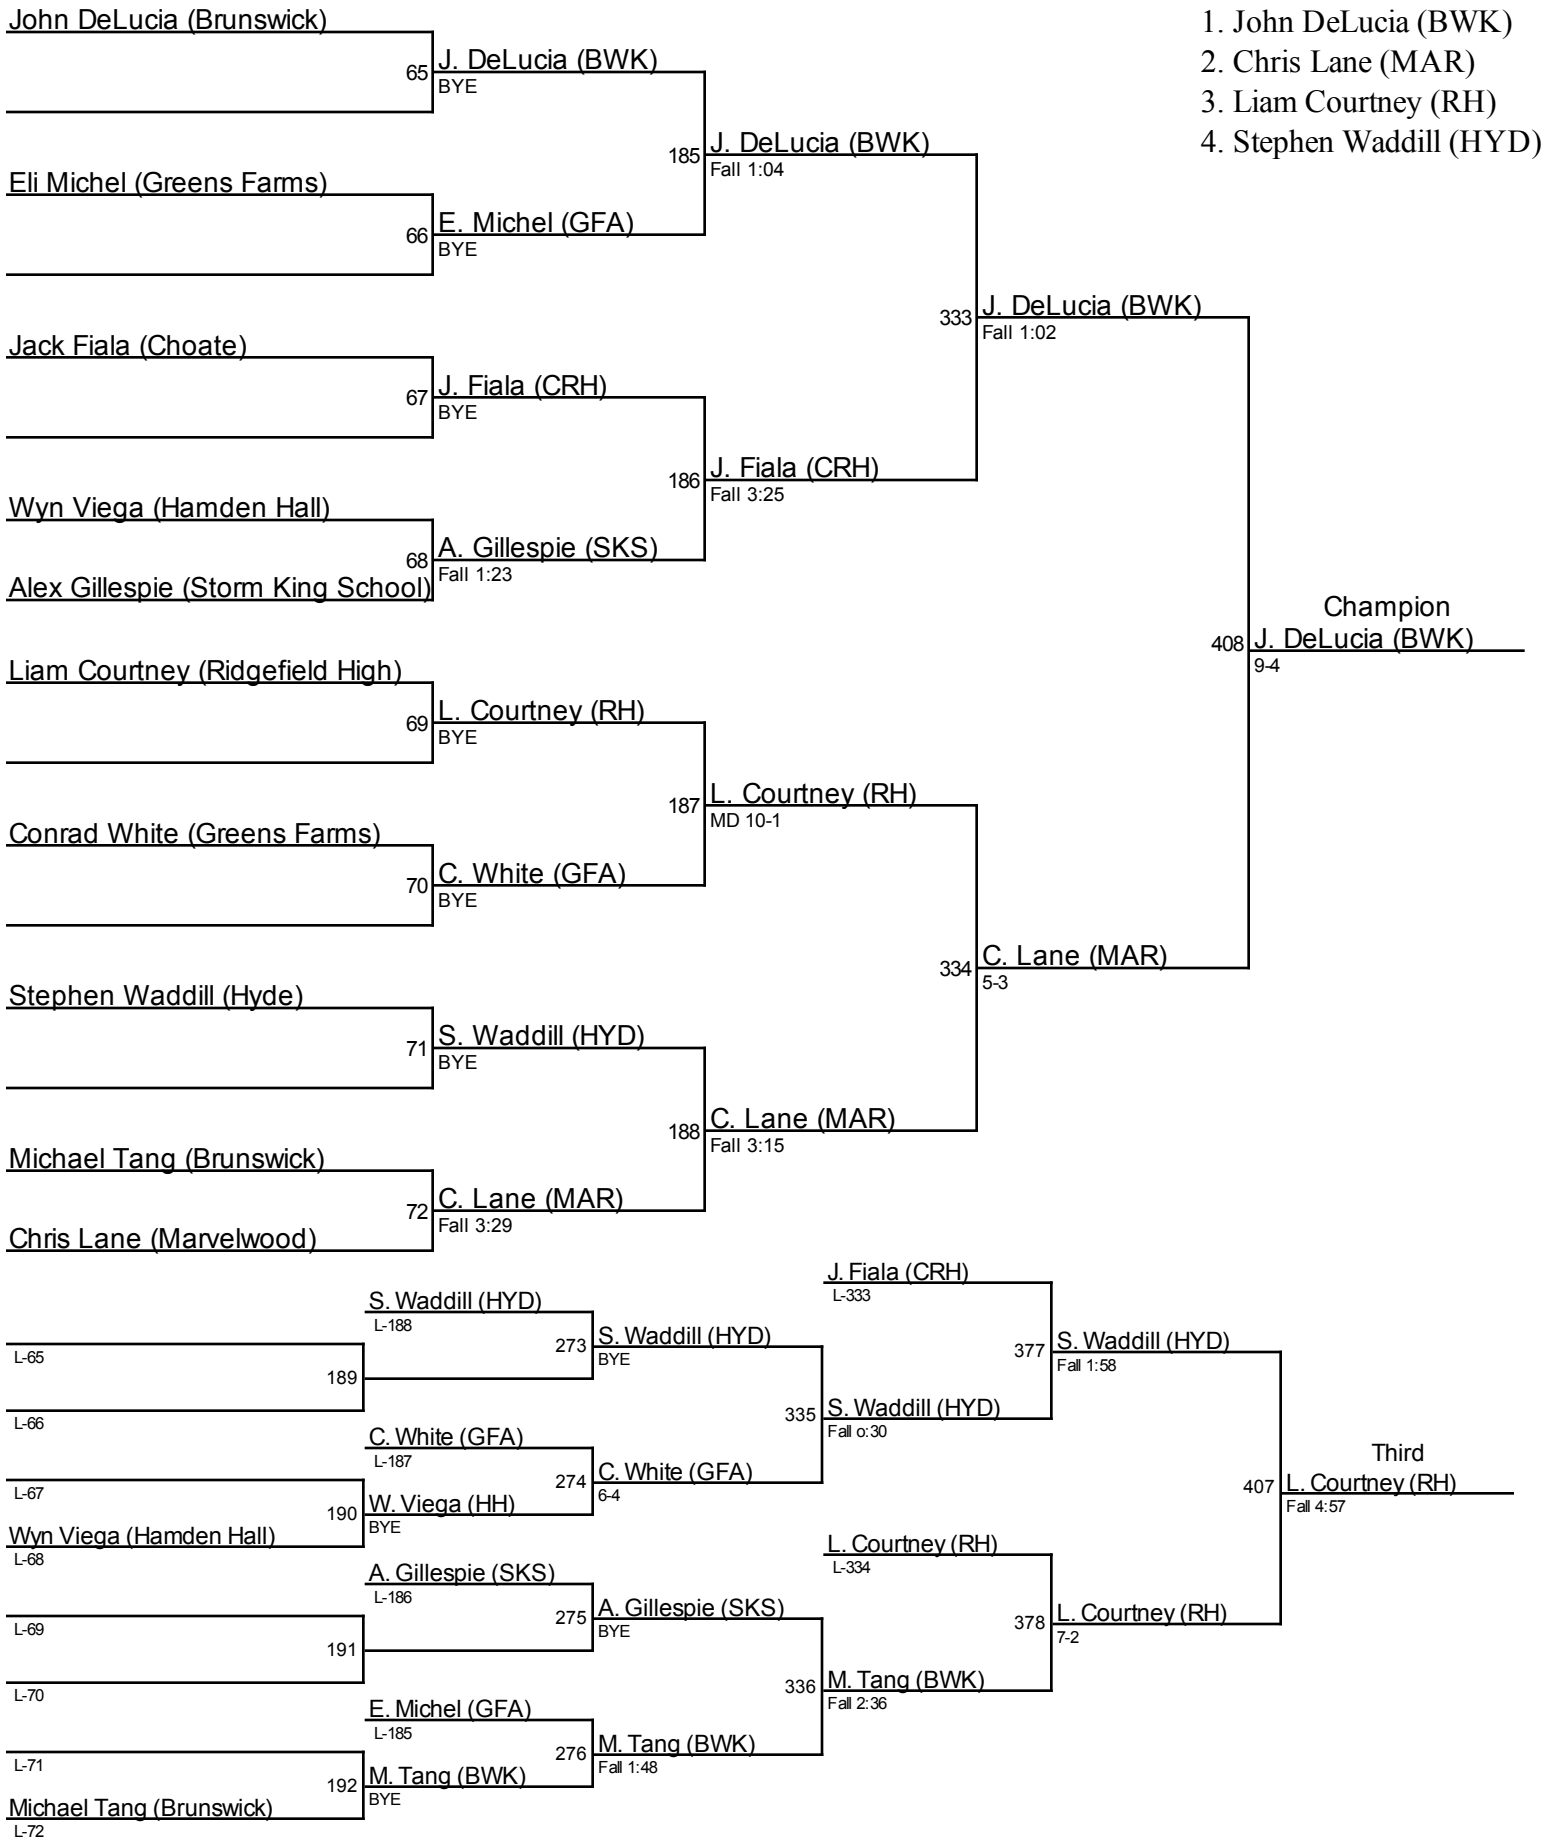

BIT 2017 Start / 145

1. Simon Preston (RH)
2. Cam Camacho (NOB)
3. Sam Stickley (EPI)
4. Simon Winter (MAR)

BIT 2017 Start / 152

1. John DeLucia (BWK)
2. Chris Lane (MAR)
3. Liam Courtney (RH)
4. Stephen Waddill (HYD)