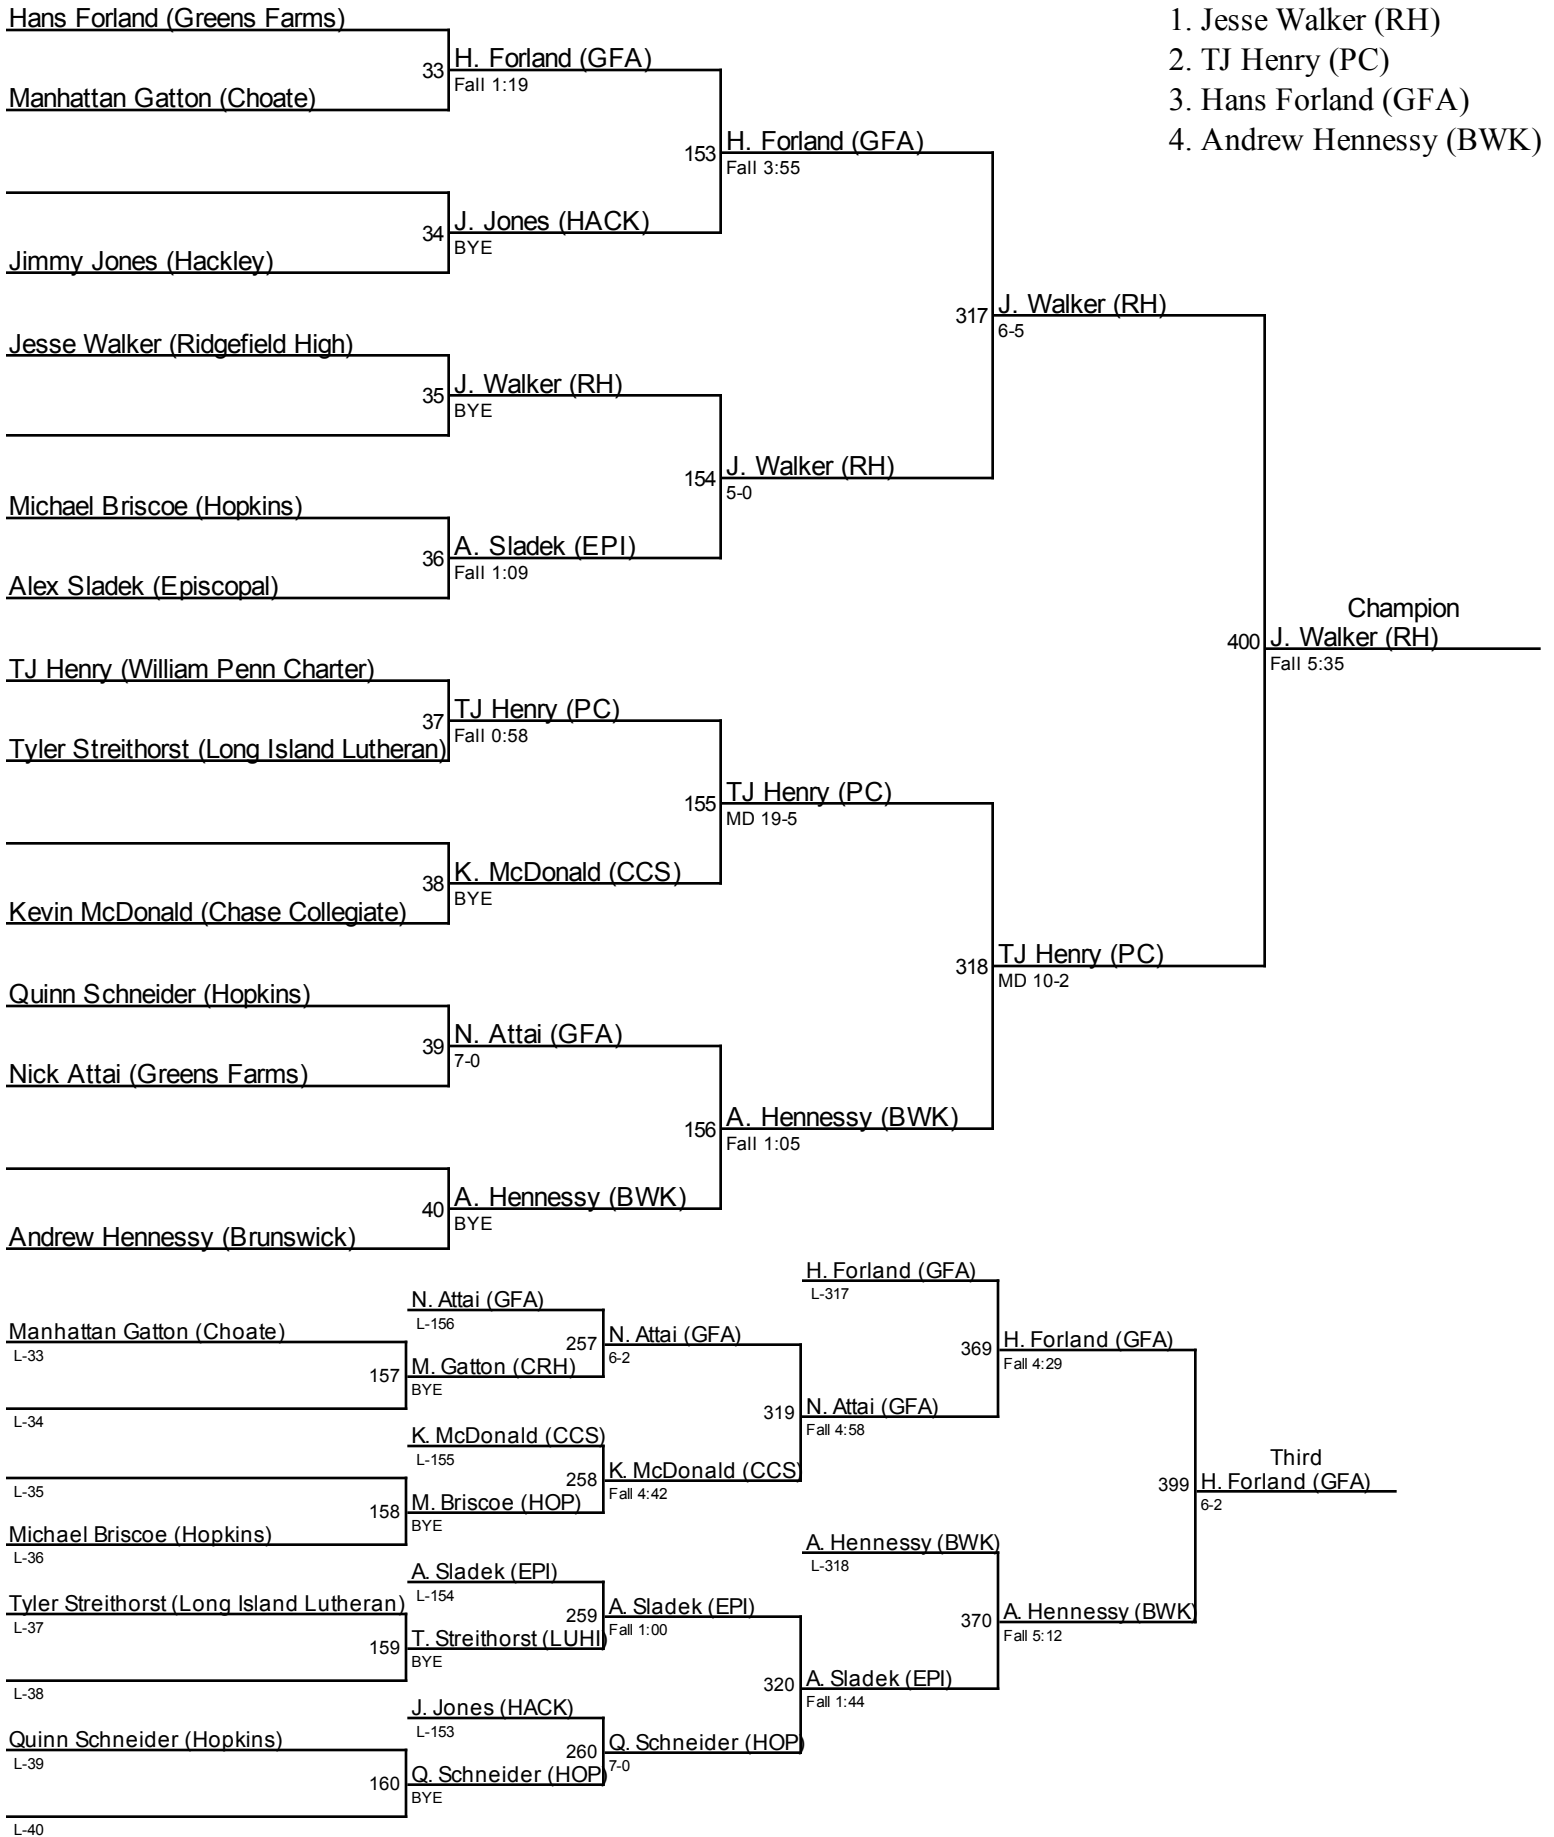

BIT 2017 Start / 126

1. Jesse Walker (RH)
2. TJ Henry (PC)
3. Hans Forland (GFA)
4. Andrew Hennessy (BWK)