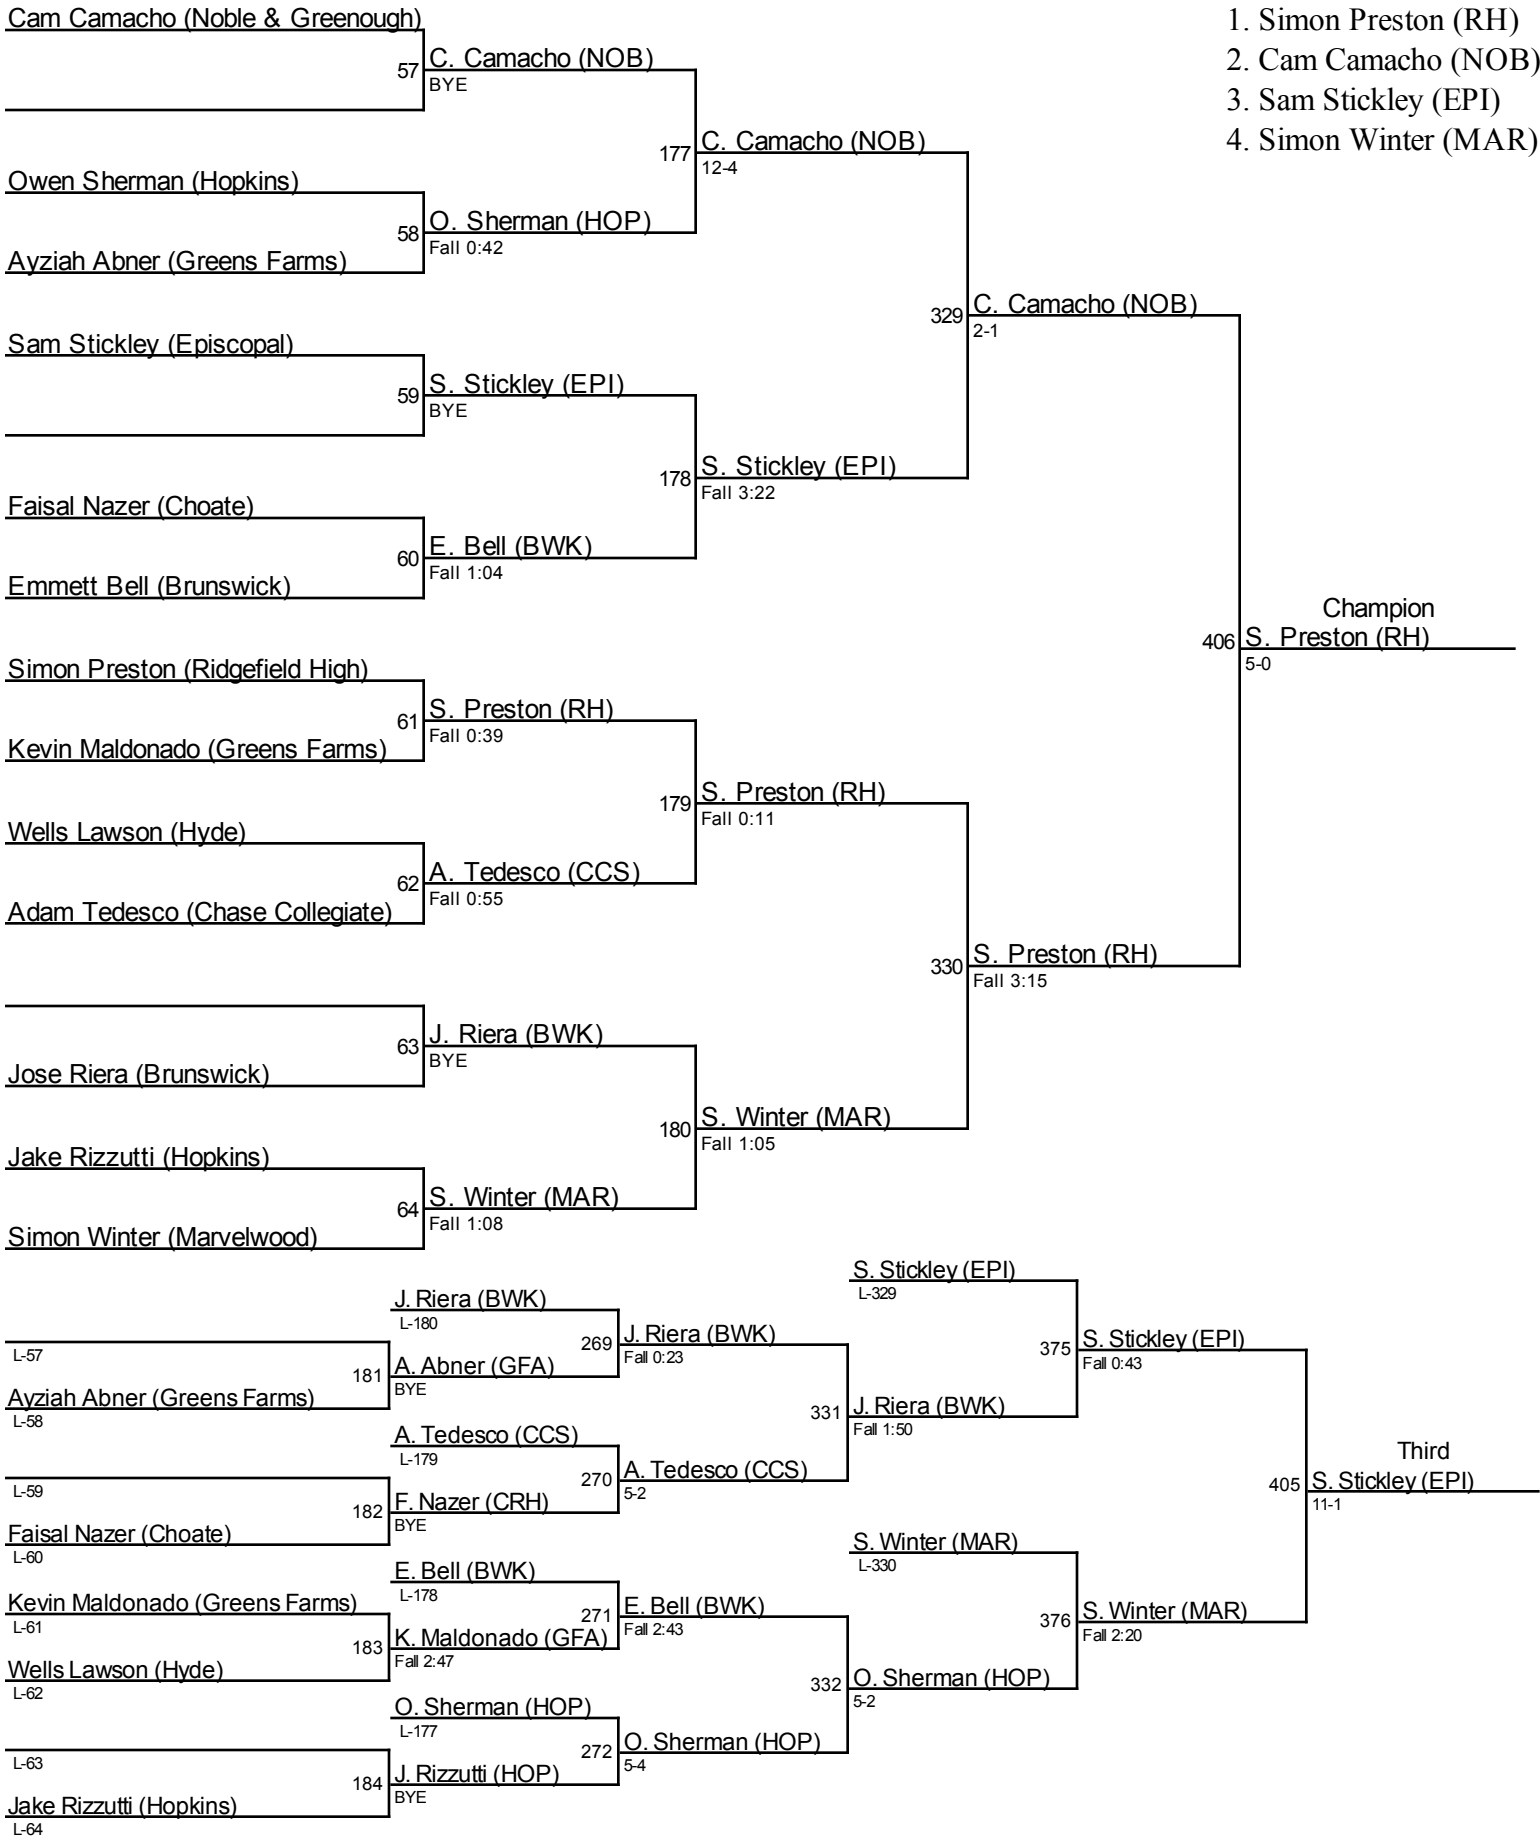

BIT 2017 Start / 145

1. Simon Preston (RH)
2. Cam Camacho (NOB)
3. Sam Stickley (EPI)
4. Simon Winter (MAR)

BIT 2017 Start / 152

1. John DeLucia (BWK)
2. Chris Lane (MAR)
3. Liam Courtney (RH)
4. Stephen Waddill (HYD)