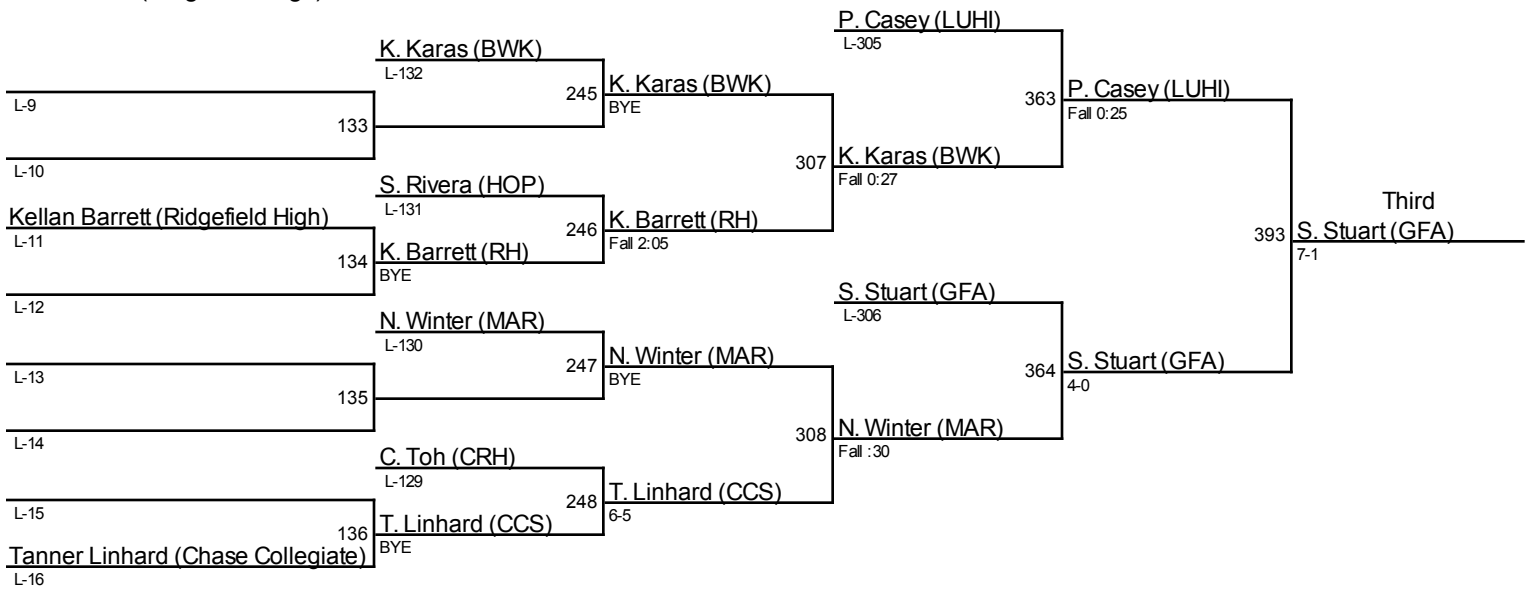

BIT 2017 Start / 99

1. Will Donovan (BWK)
2. Peter Anagnostopoulos (LUHI)
3. Dominic Roberts (HOP)
4. Jojo McCurdy (BWK)

BIT 2017 Start / 106

1. Blair Orr (EPI)
2. Ben Smart (RH)
3. Sam Stuart (GFA)
4. Peter Casey (LUHI)