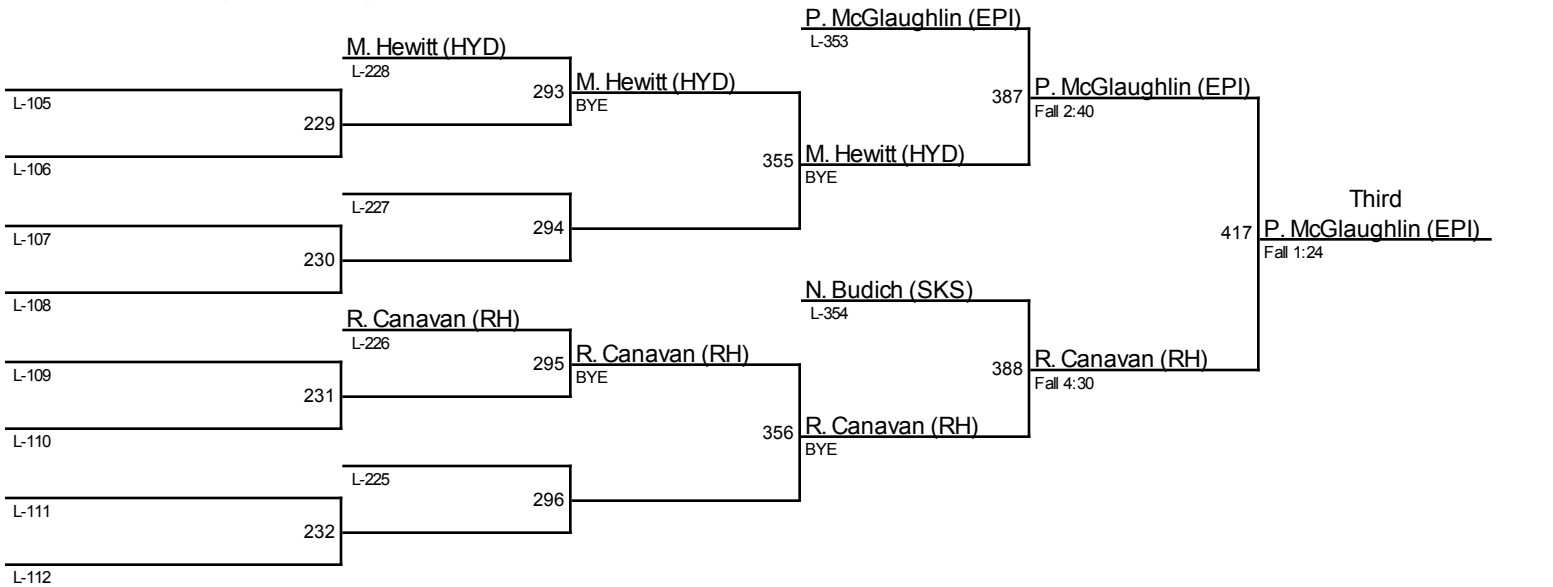

Lachlan Rosato (Brunswick)