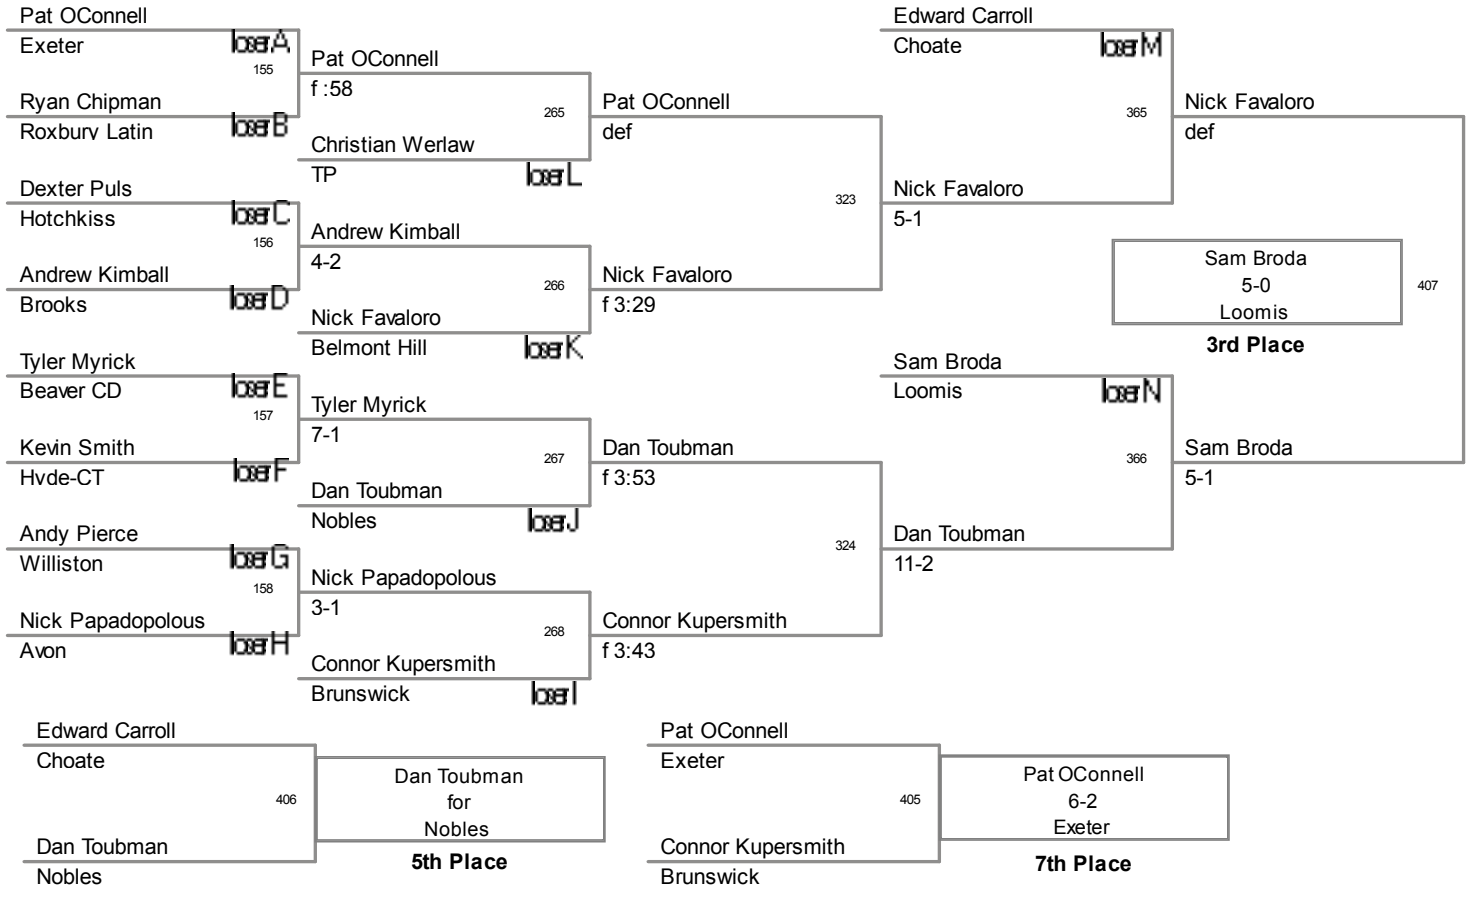

consolation bracket
New England Pre Division

132 Lbs

138 Lbs

145 Lbs

152 Lbs

160 Lbs

170 Lbs

182 Lbs