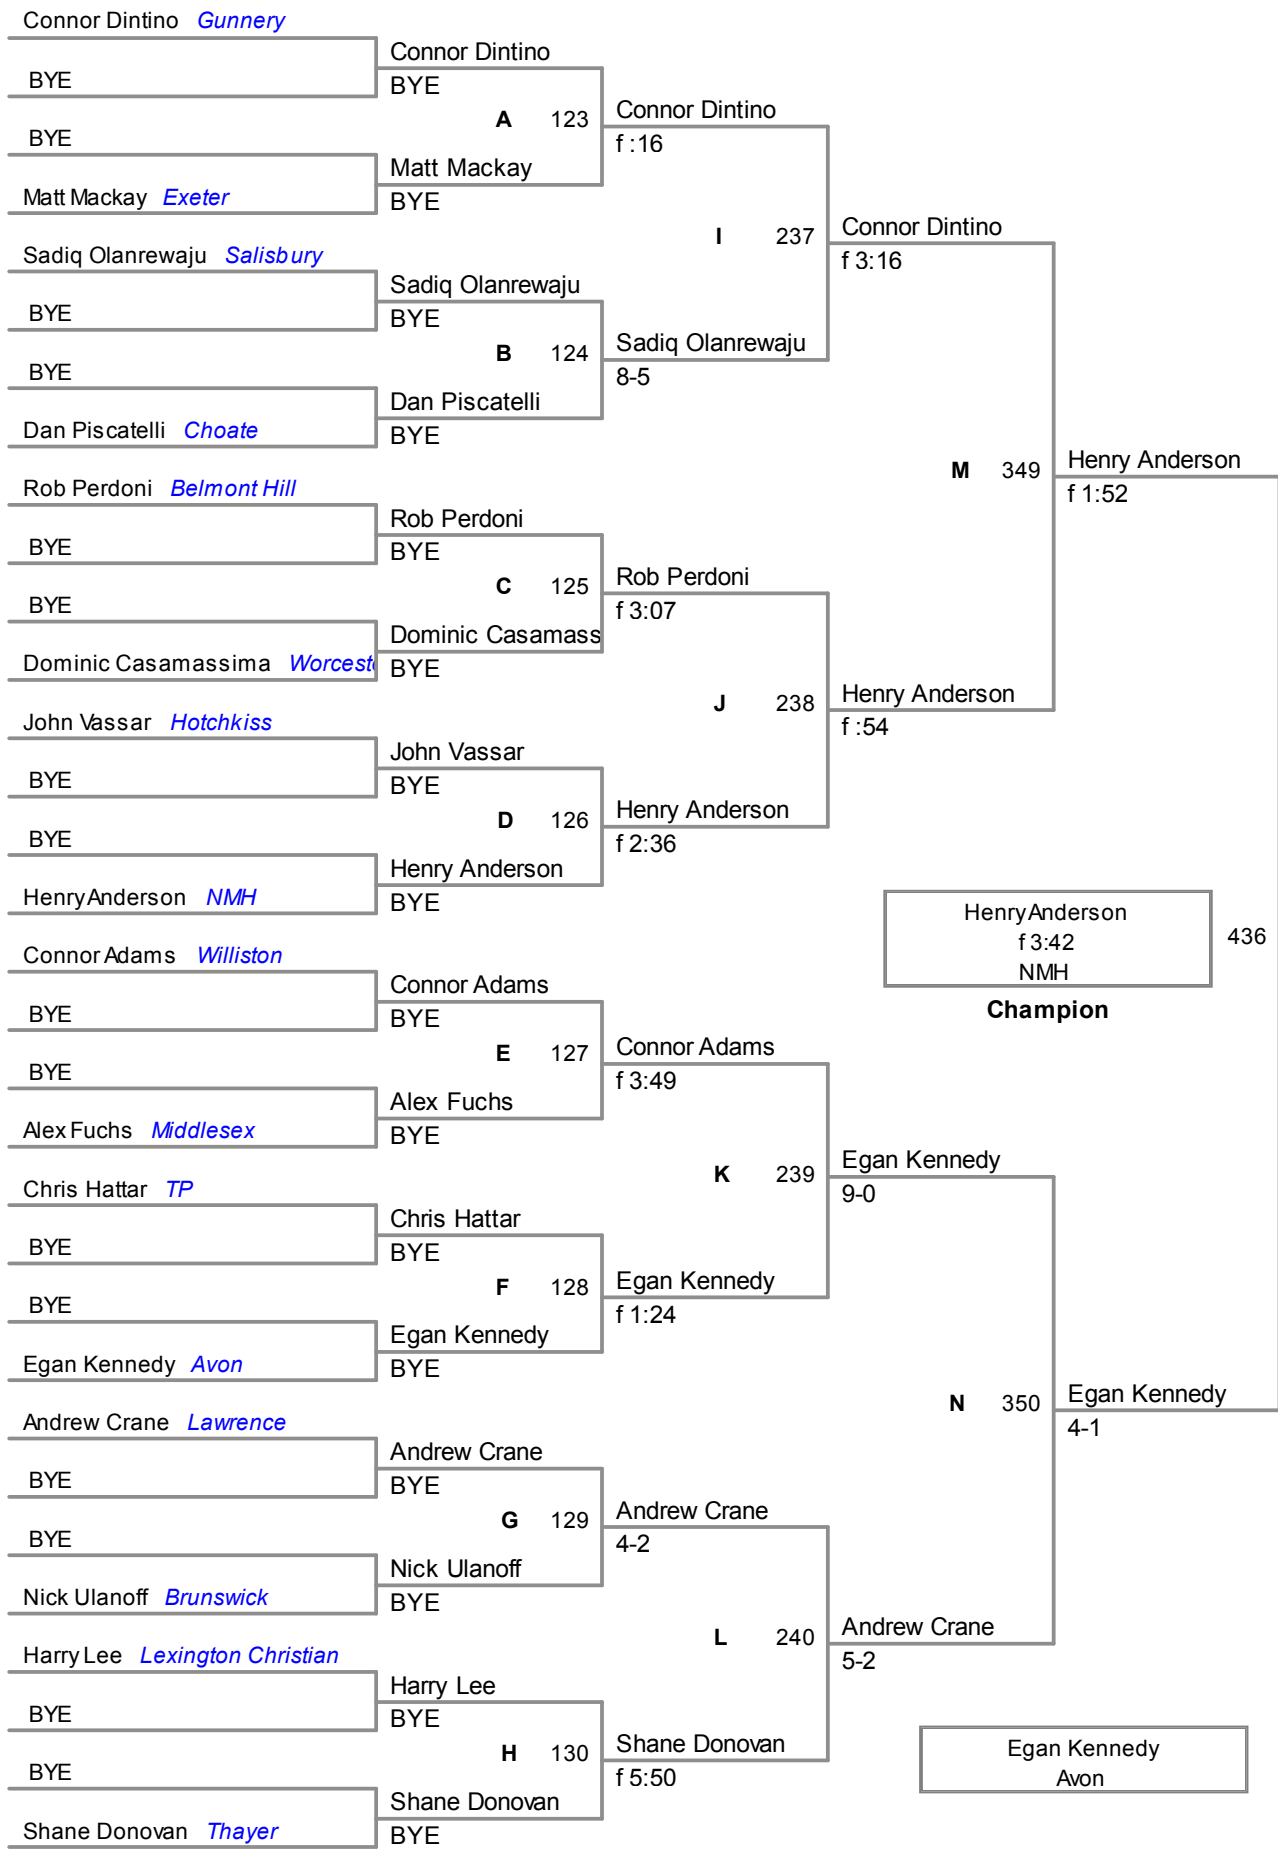

RJ LaBeef
12-0
Pomfret

Champion

404

Spencer Slushman
NMH

106 Lbs

113 Lbs

120 Lbs

126 Lbs