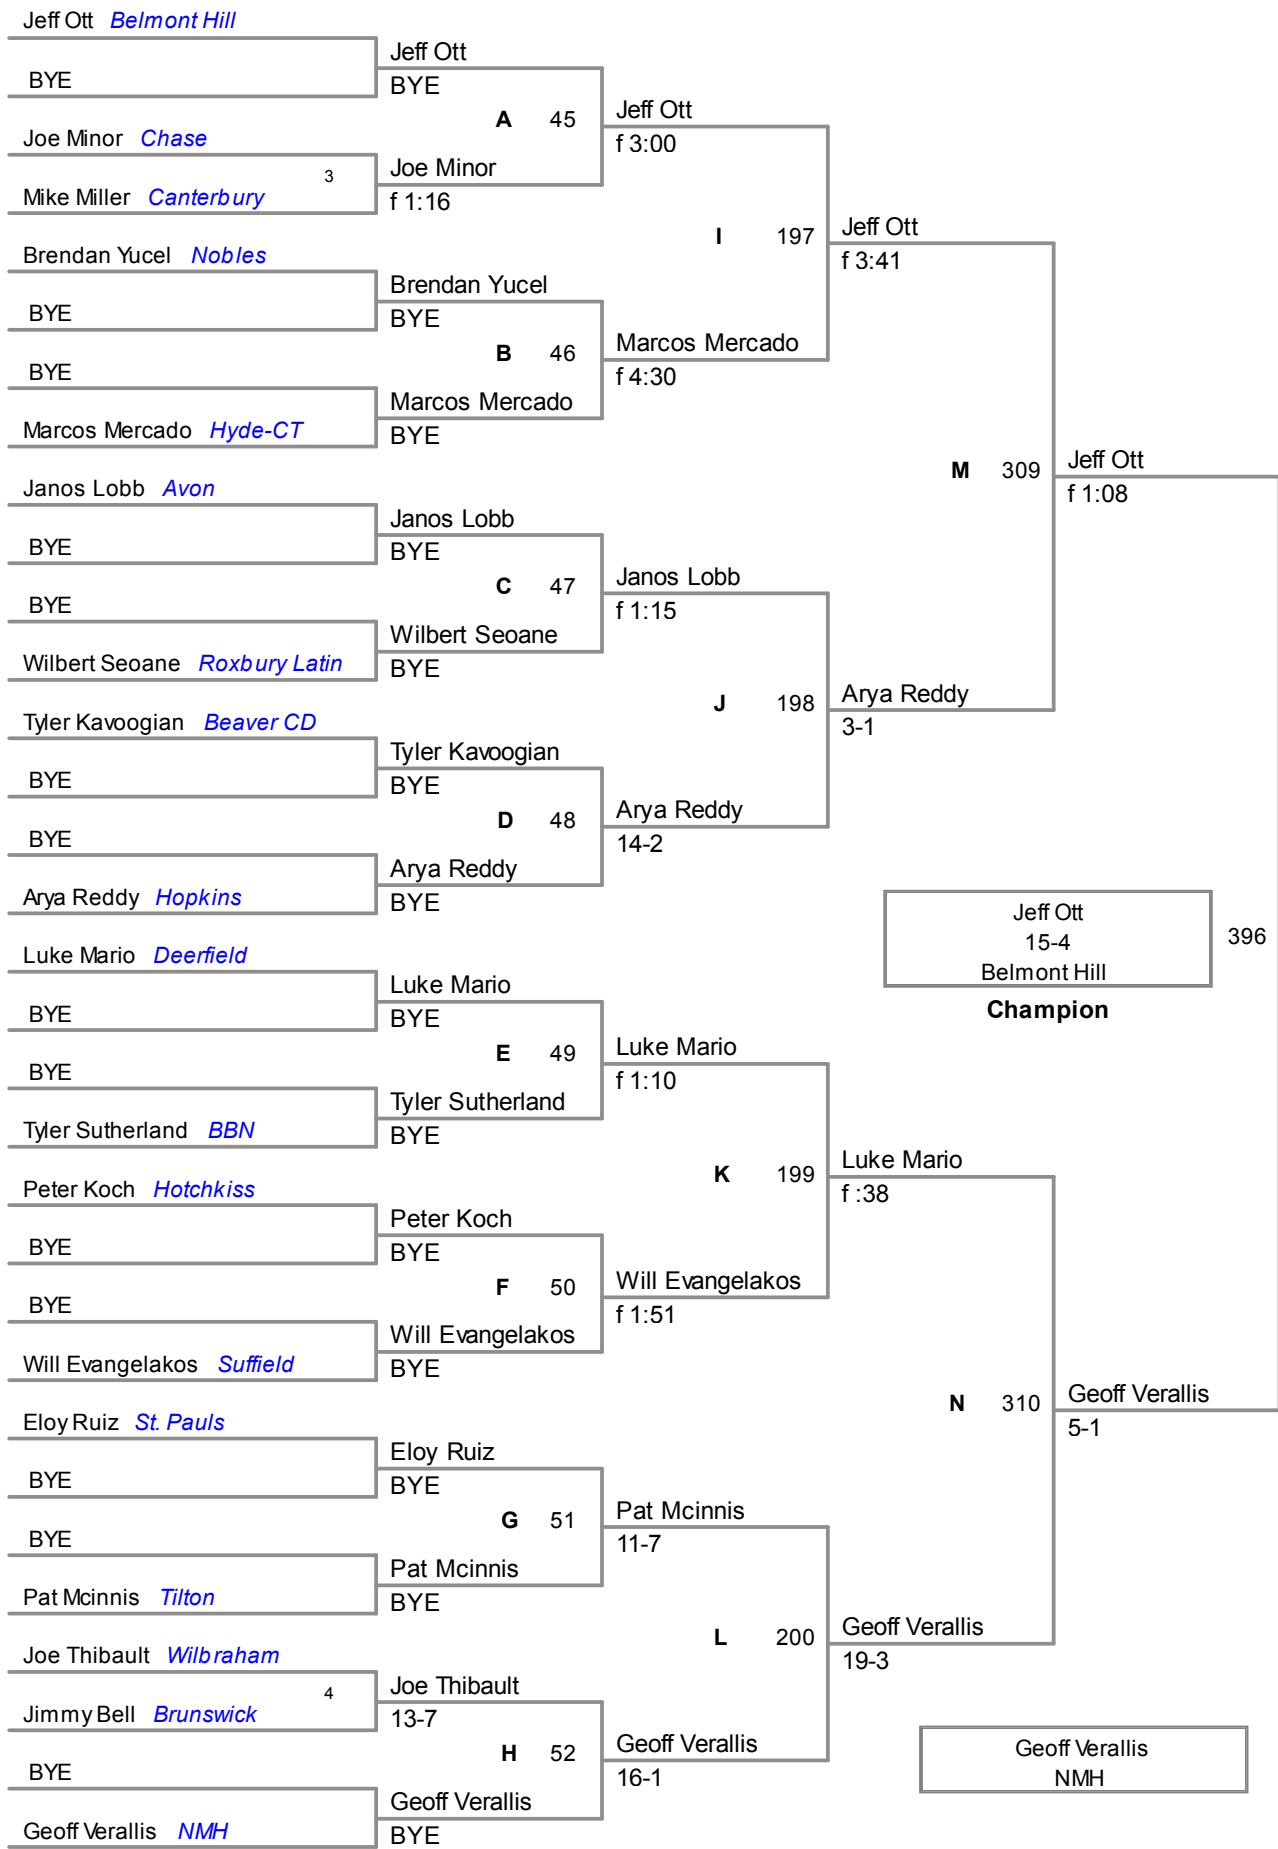

RJ LaBeef
12-0
Pomfret

Champion

404

Spencer Slushman
NMH

106 Lbs

113 Lbs

120 Lbs

126 Lbs