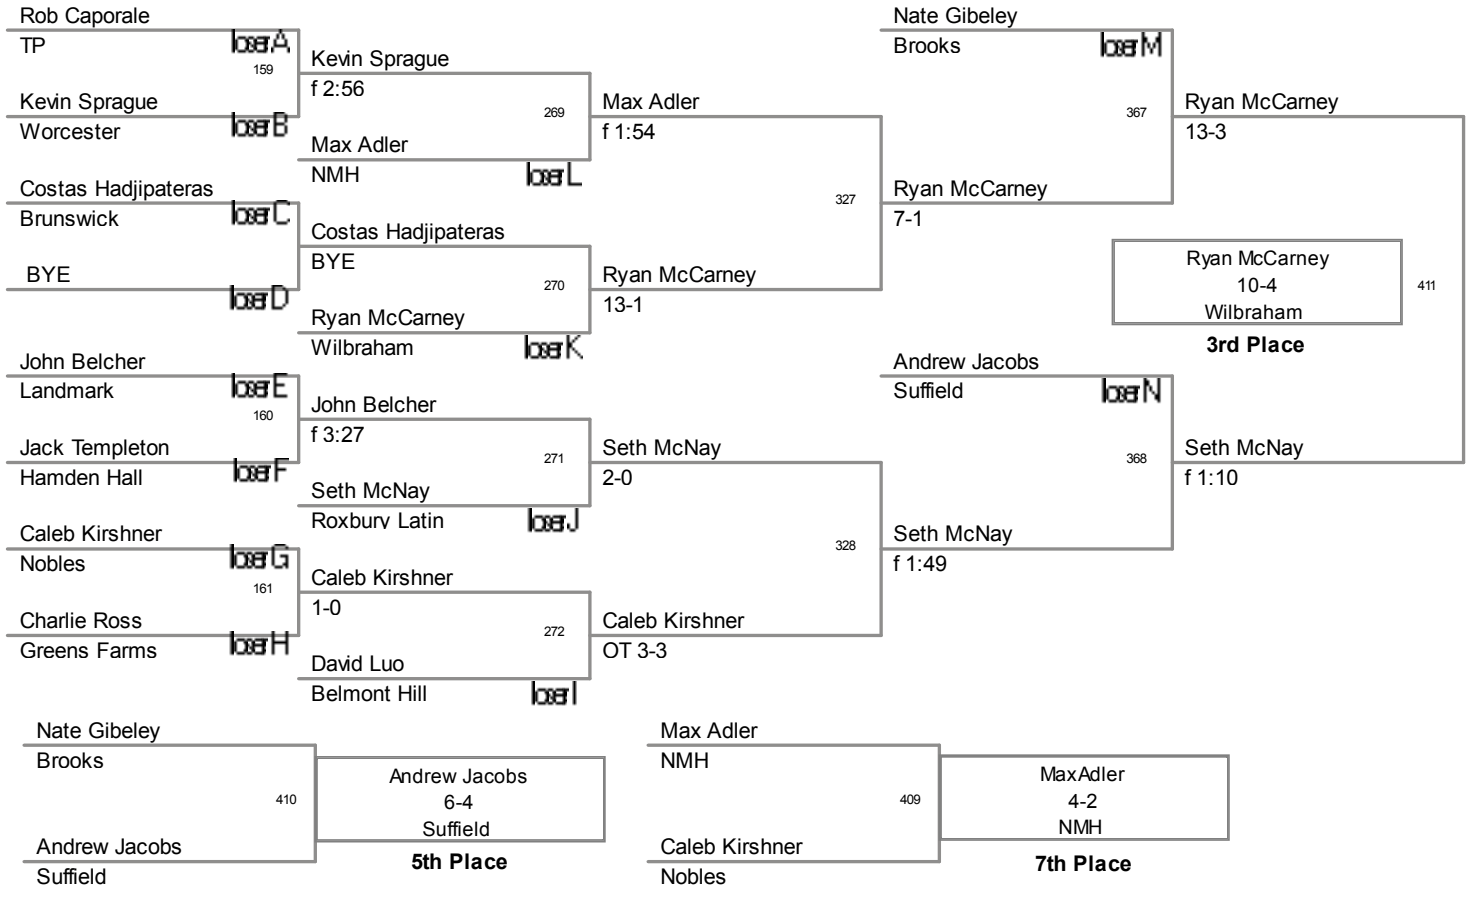

consolation bracket
New England Pre Division

132 Lbs

138 Lbs

145 Lbs

152 Lbs

160 Lbs

170 Lbs

182 Lbs