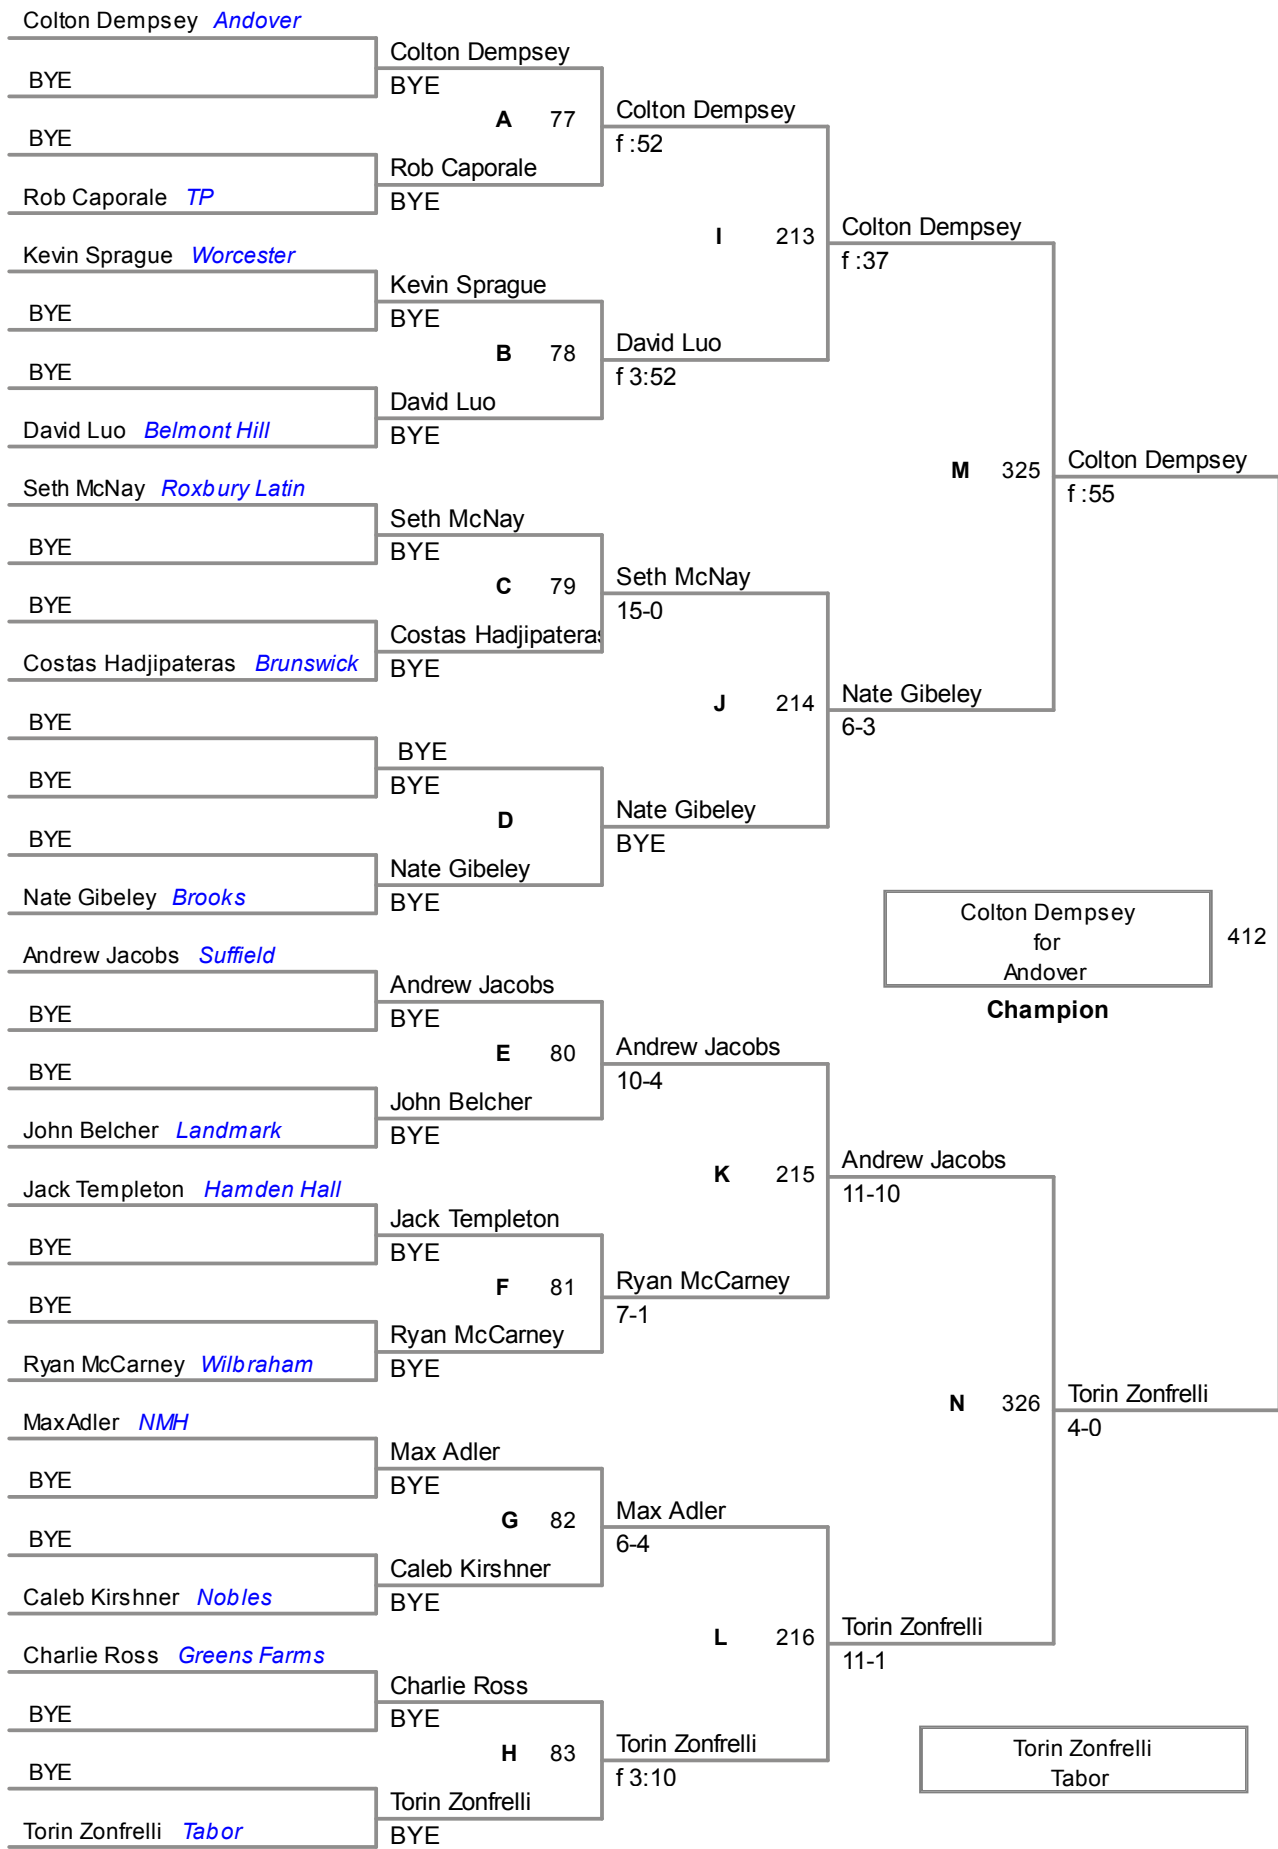

RJ LaBeef
12-0
Pomfret

Champion

404

Spencer Slushman
NMH

106 Lbs

113 Lbs

120 Lbs

126 Lbs