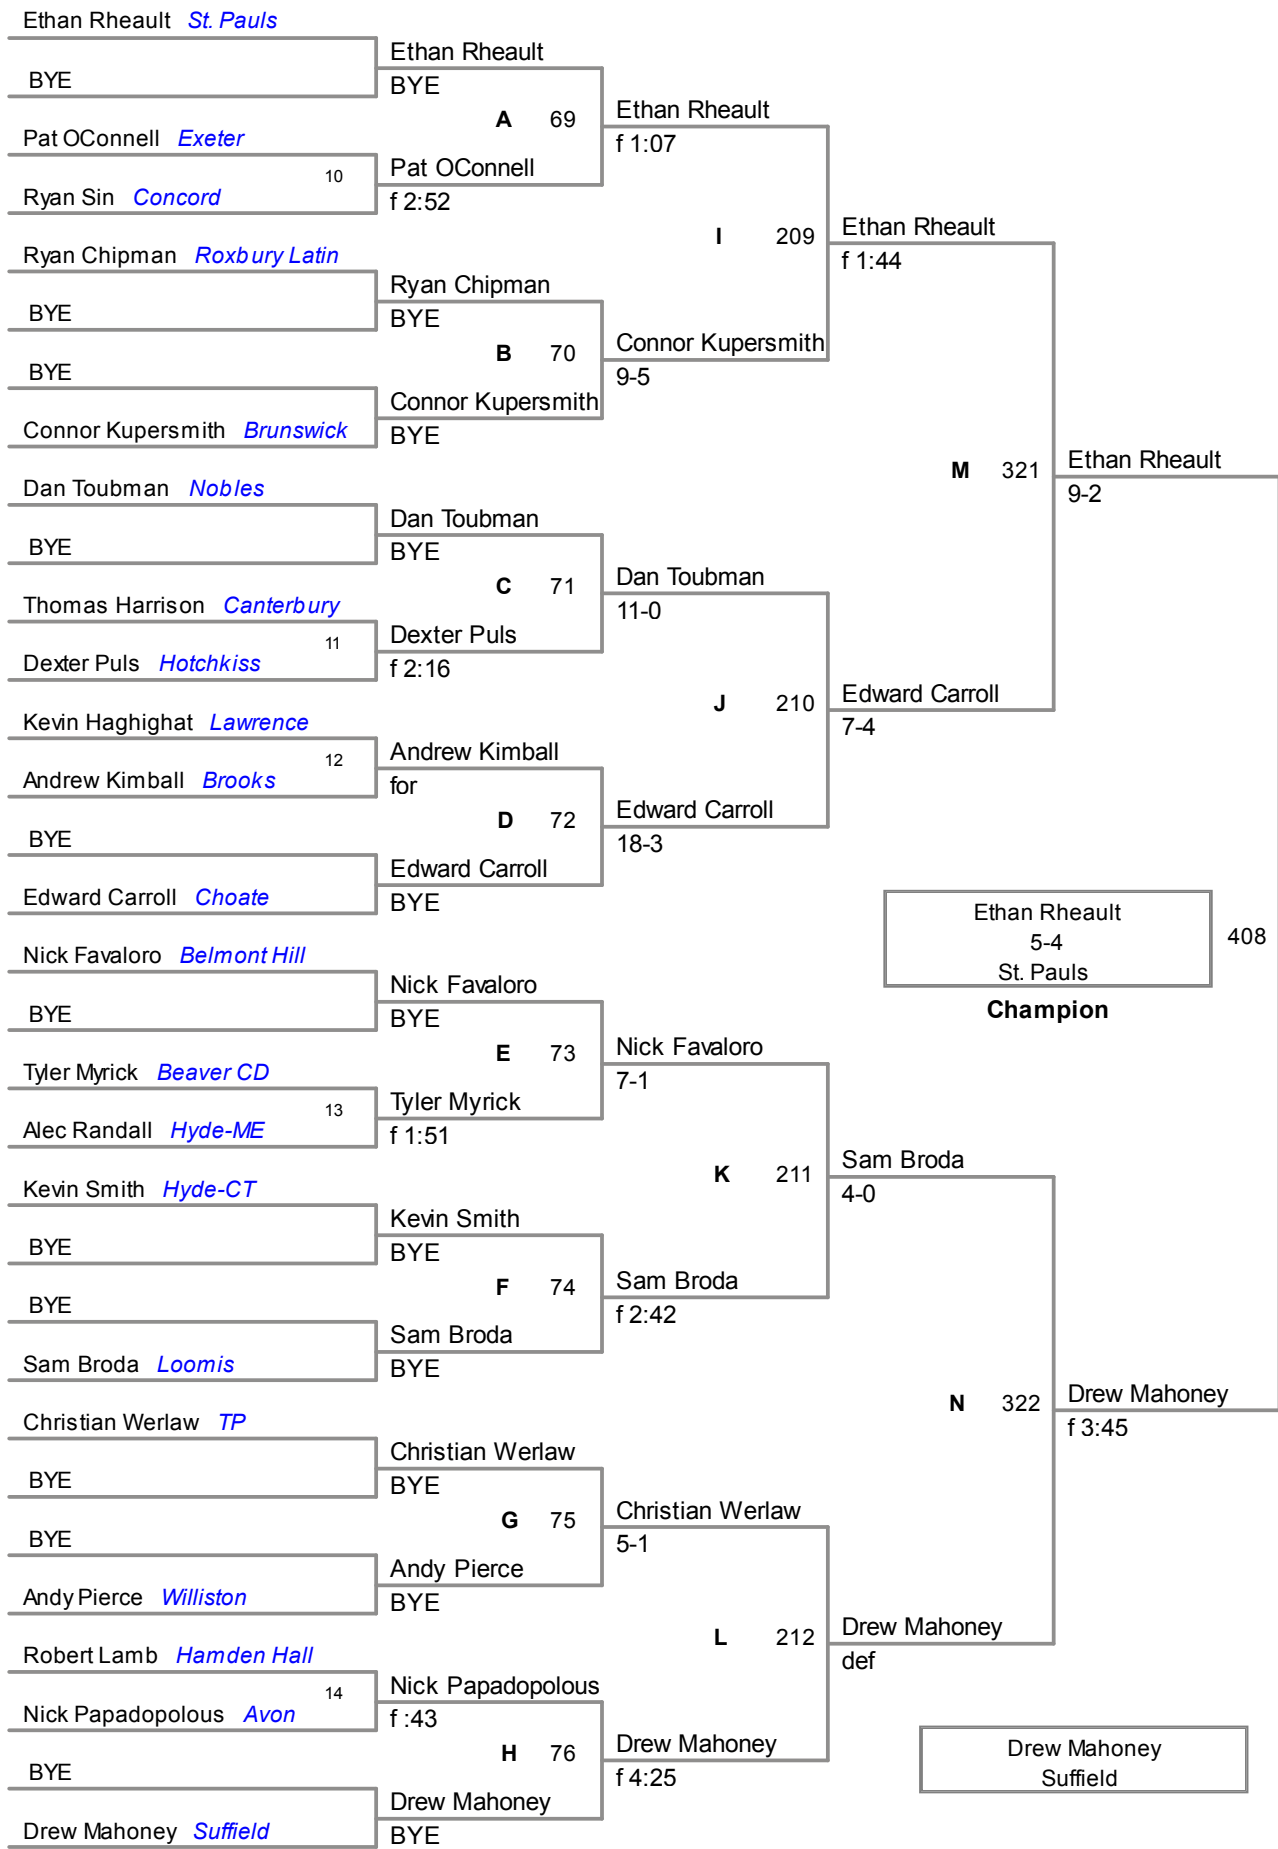

RJ LaBeef
12-0
Pomfret

Champion

404

Spencer Slushman
NMH

106 Lbs

113 Lbs

120 Lbs

126 Lbs