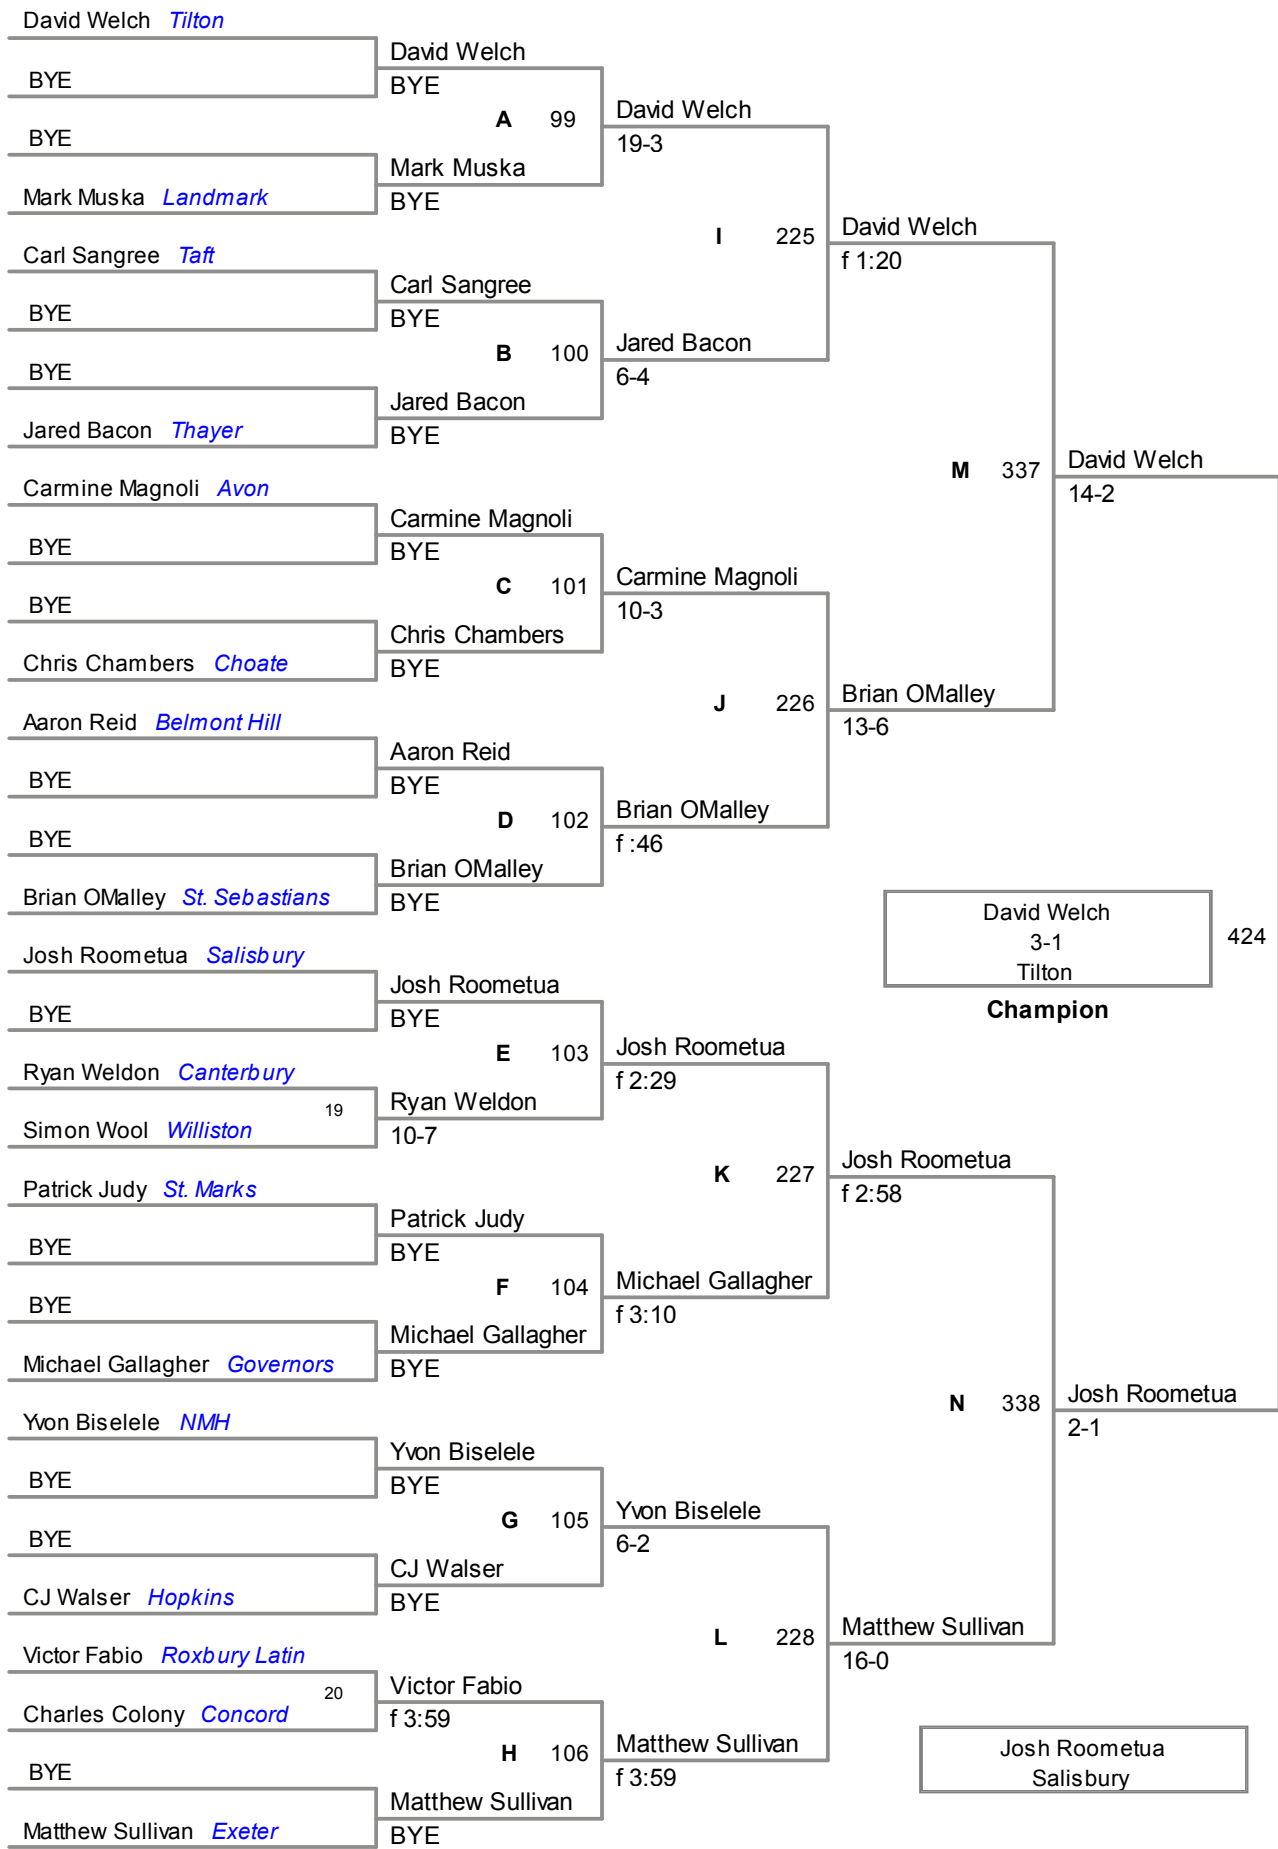

RJ LaBeef
12-0
Pomfret

Champion

404

Spencer Slushman
NMH

106 Lbs

113 Lbs

120 Lbs

126 Lbs