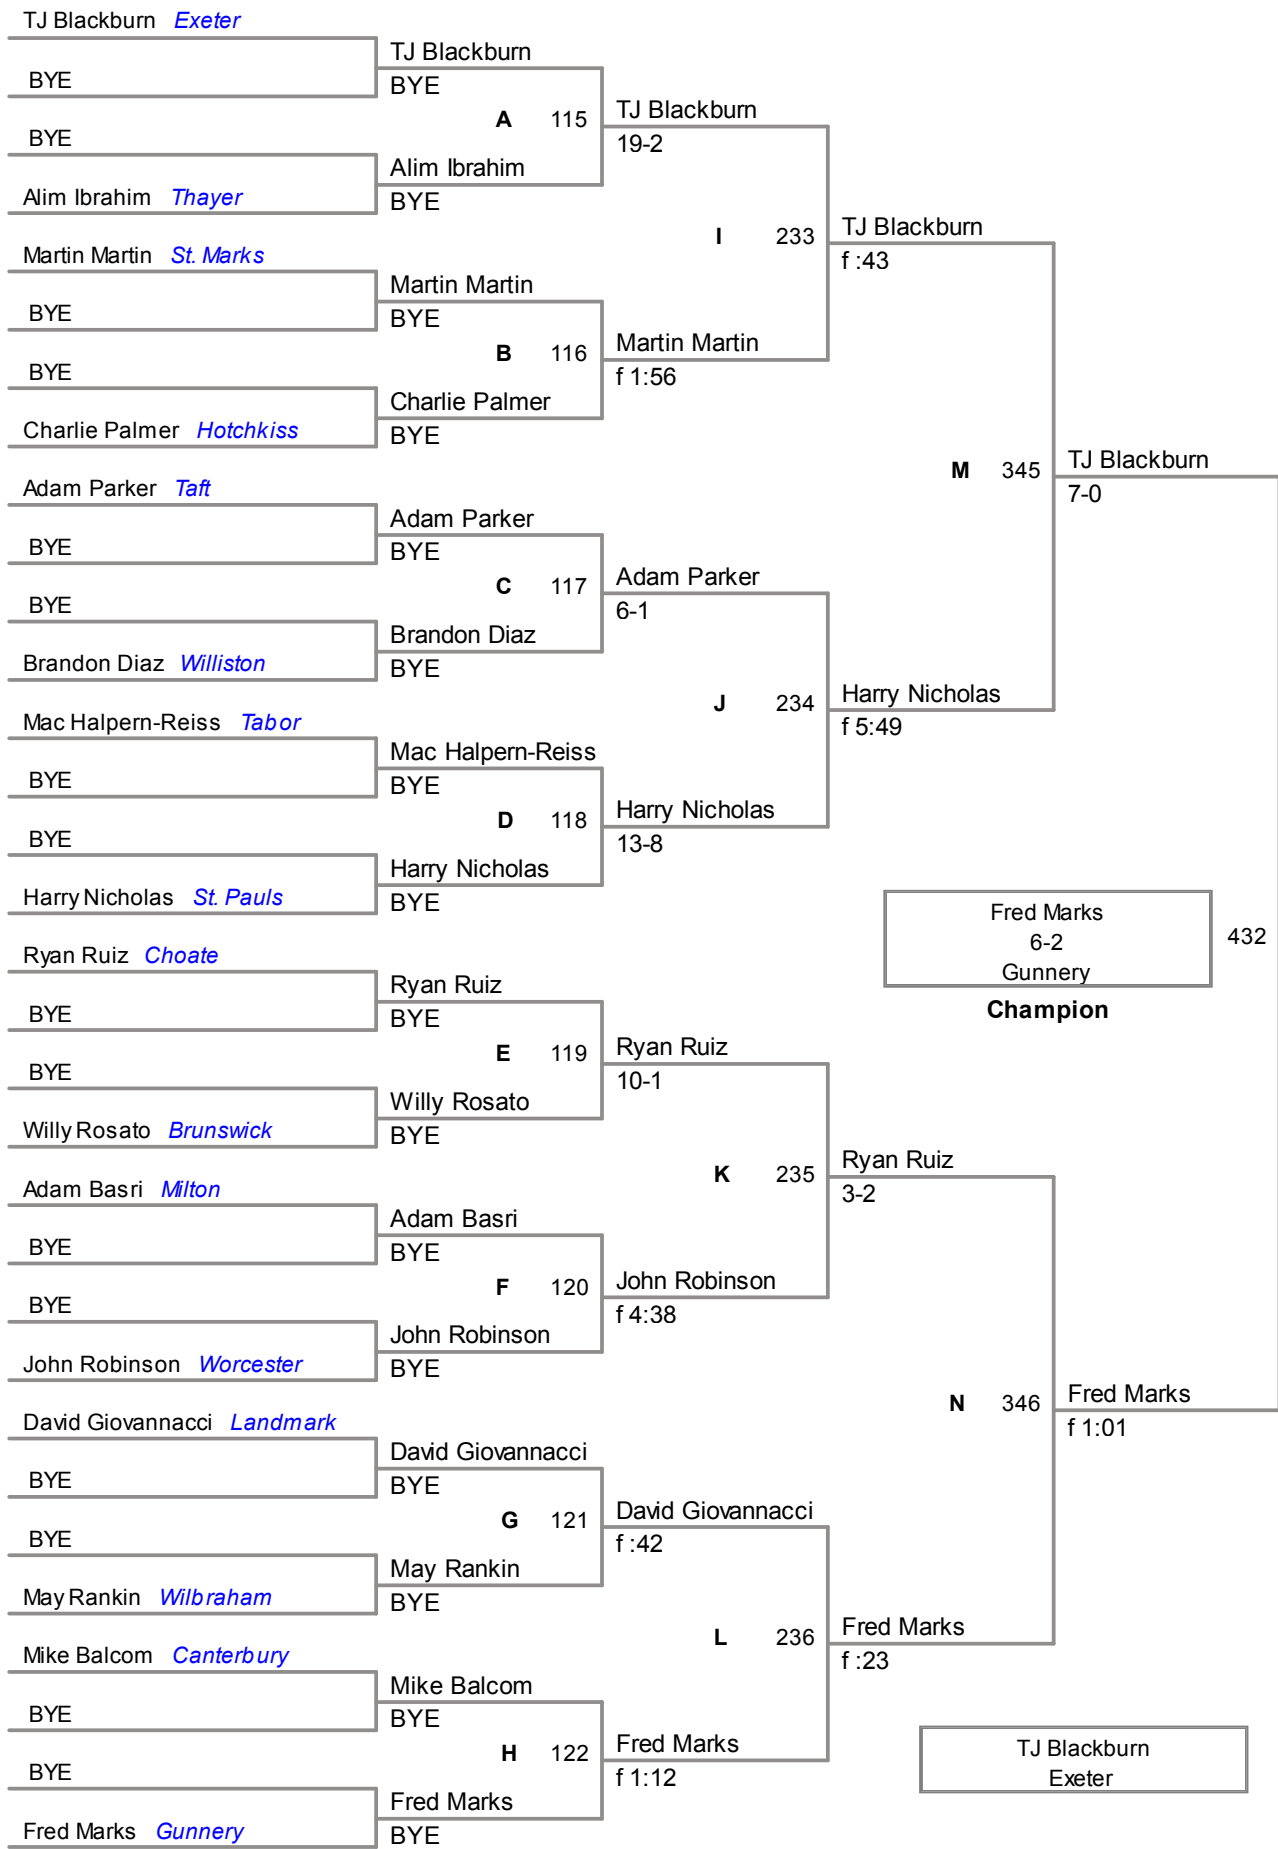

RJ LaBeef
12-0
Pomfret

Champion

404

Spencer Slushman
NMH

106 Lbs

113 Lbs

120 Lbs

126 Lbs