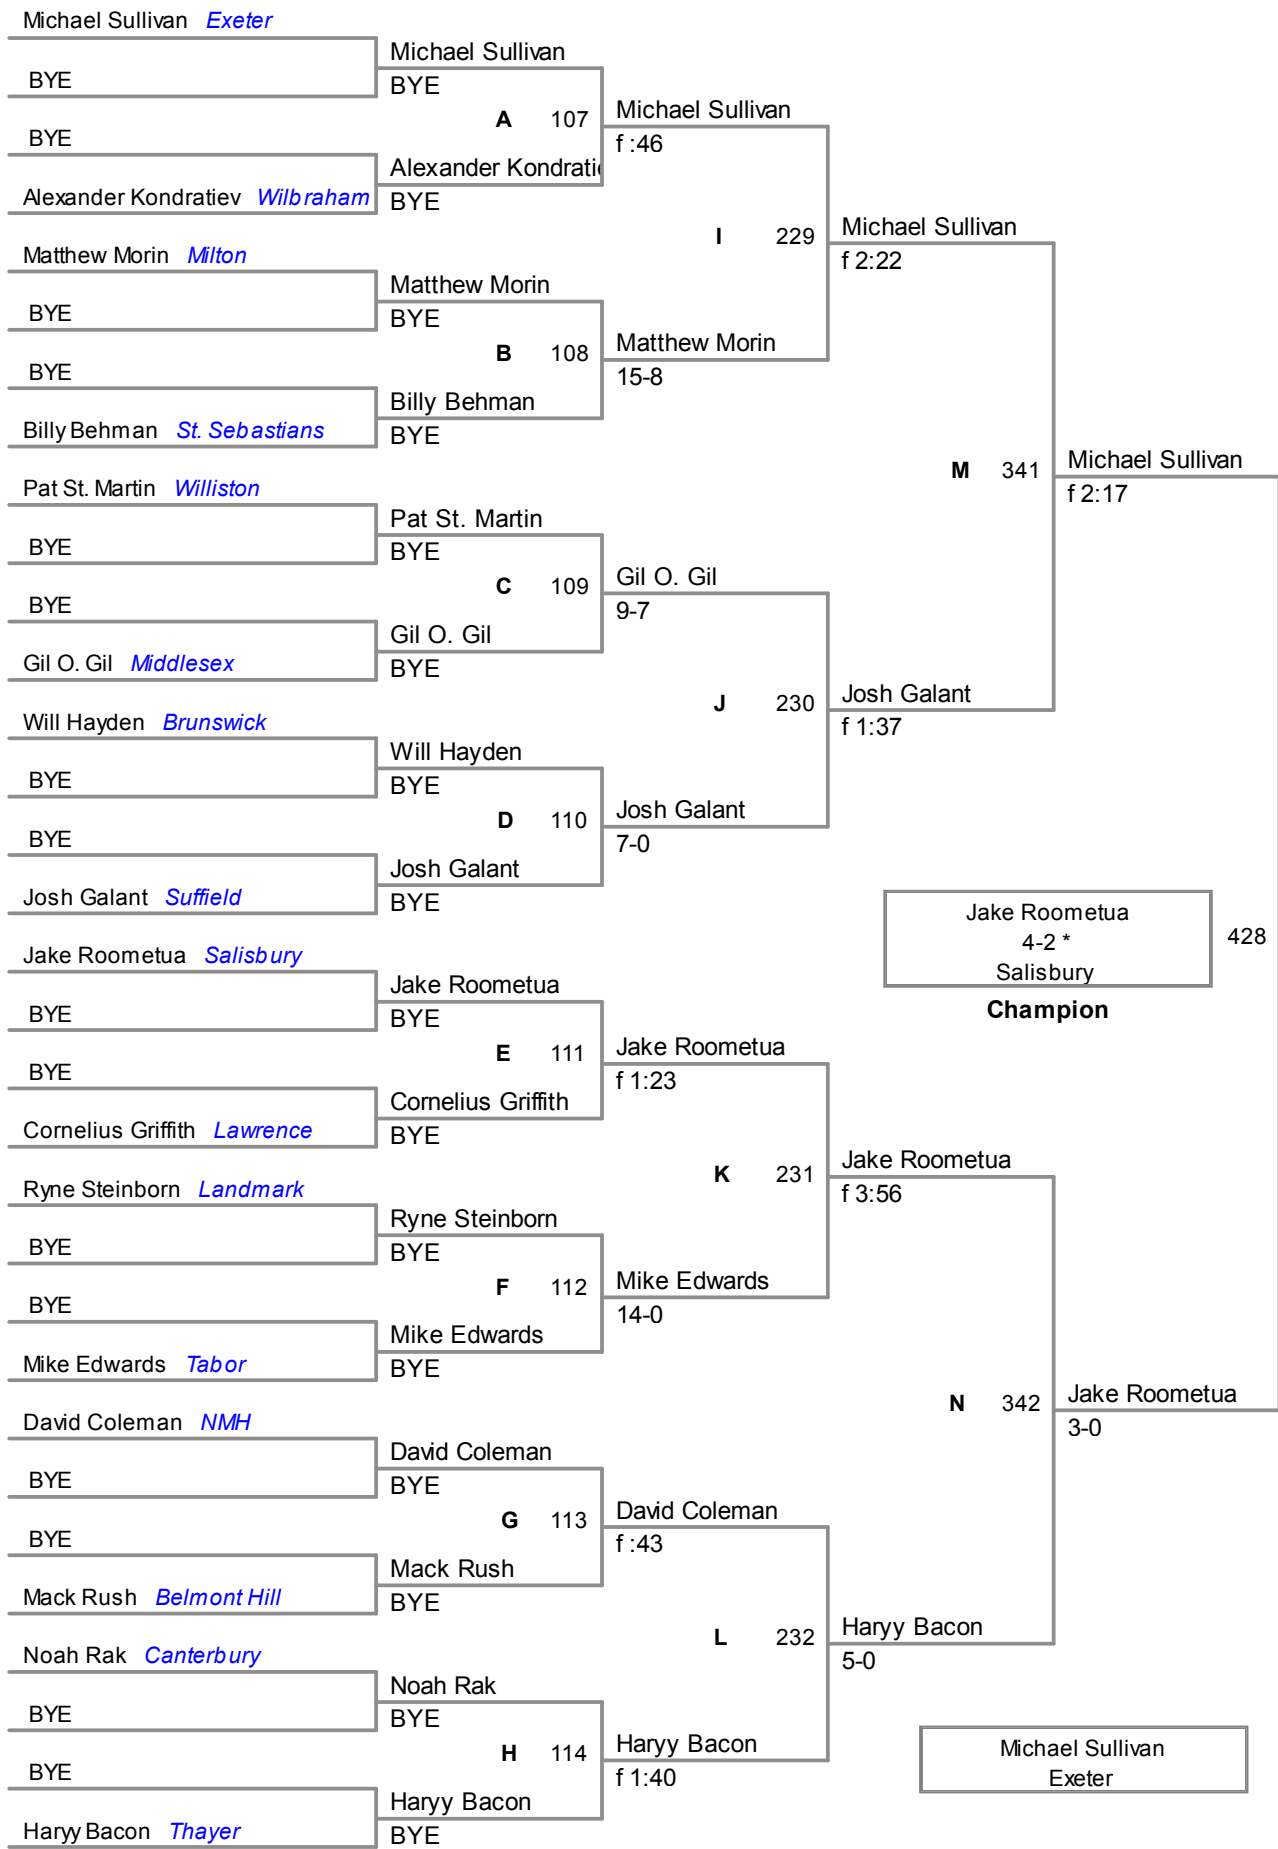

RJ LaBeef
12-0
Pomfret

Champion

404

Spencer Slushman
NMH

106 Lbs

113 Lbs

120 Lbs

126 Lbs