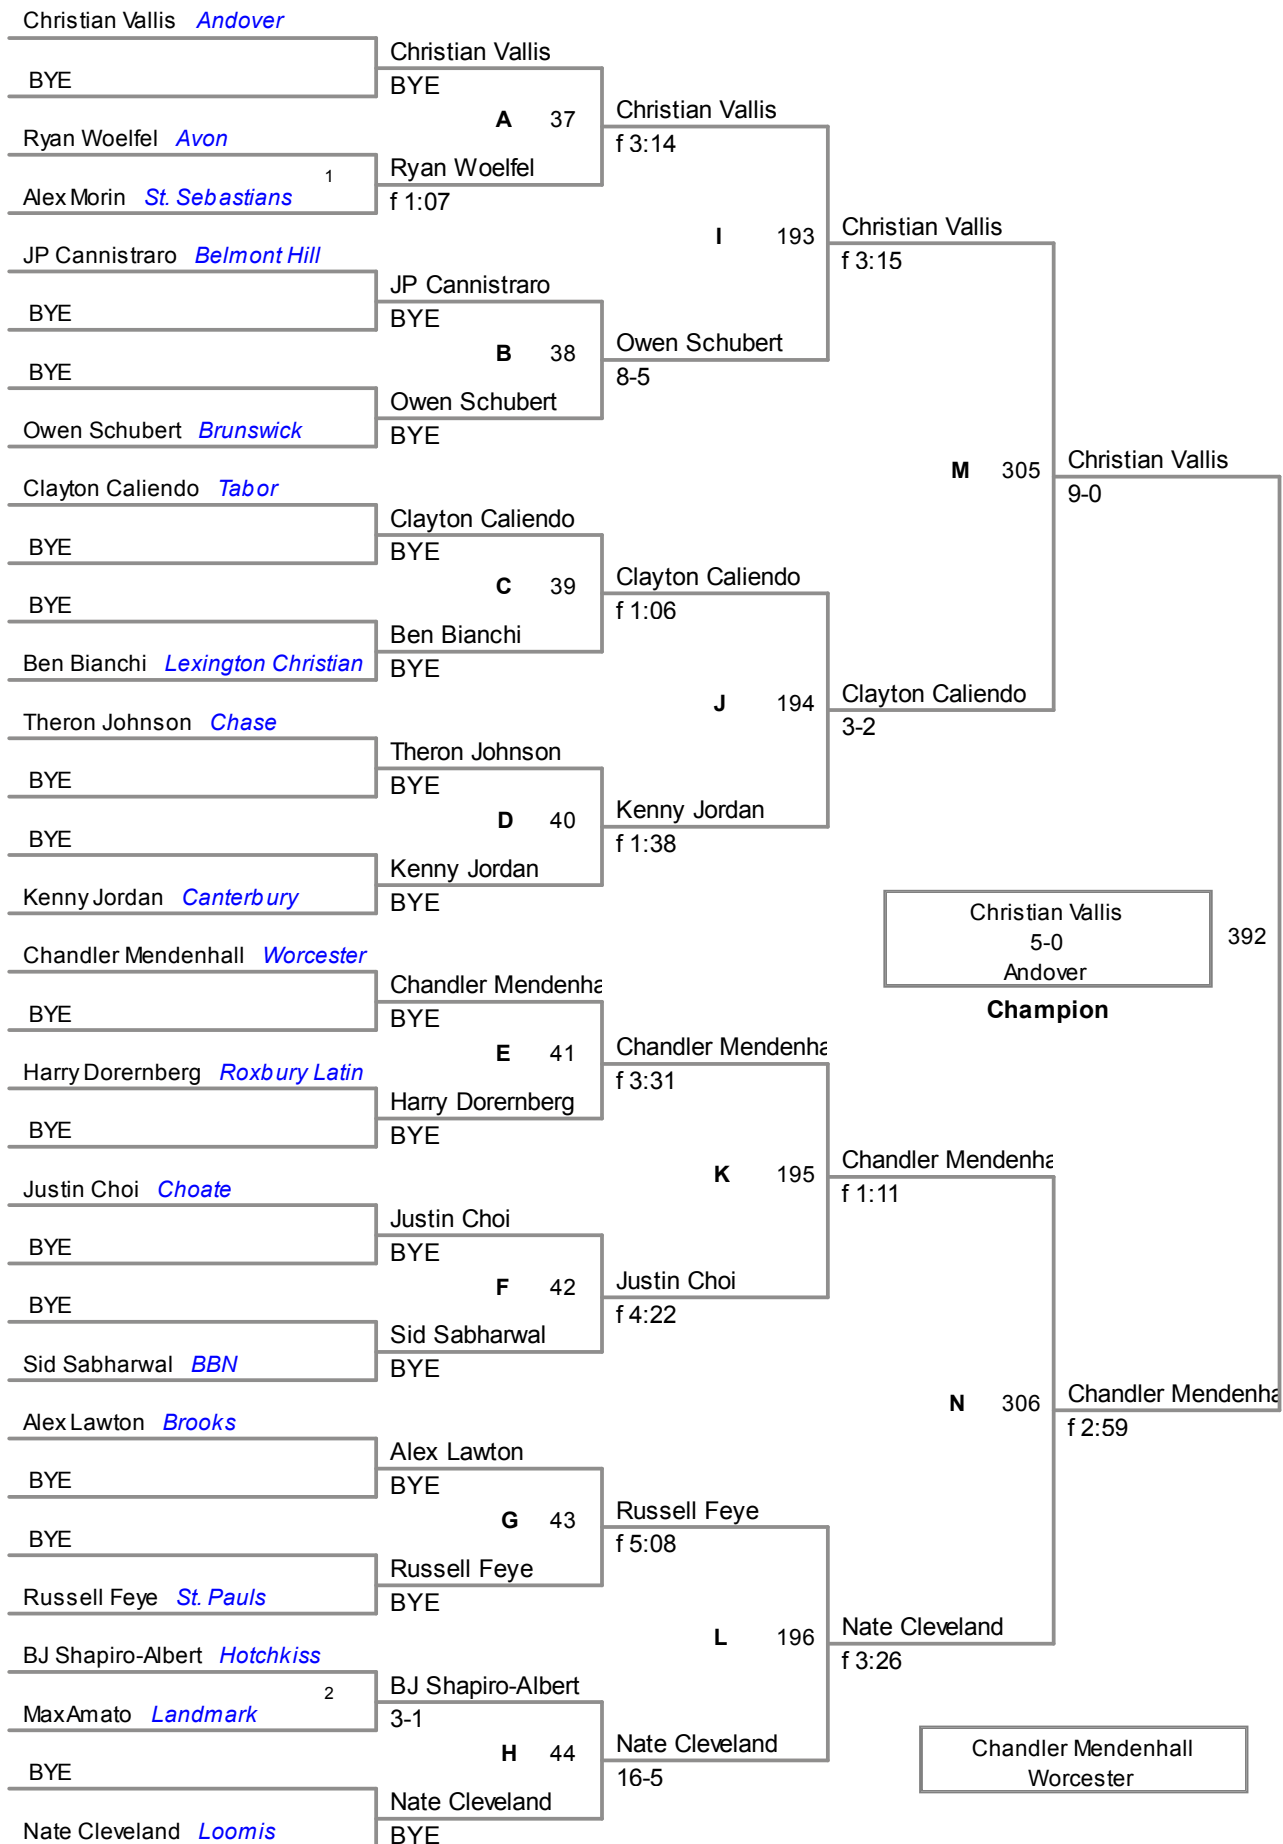

RJ LaBeef
12-0
Pomfret

Champion

404

Spencer Slushman
NMH

106 Lbs

113 Lbs

120 Lbs

126 Lbs