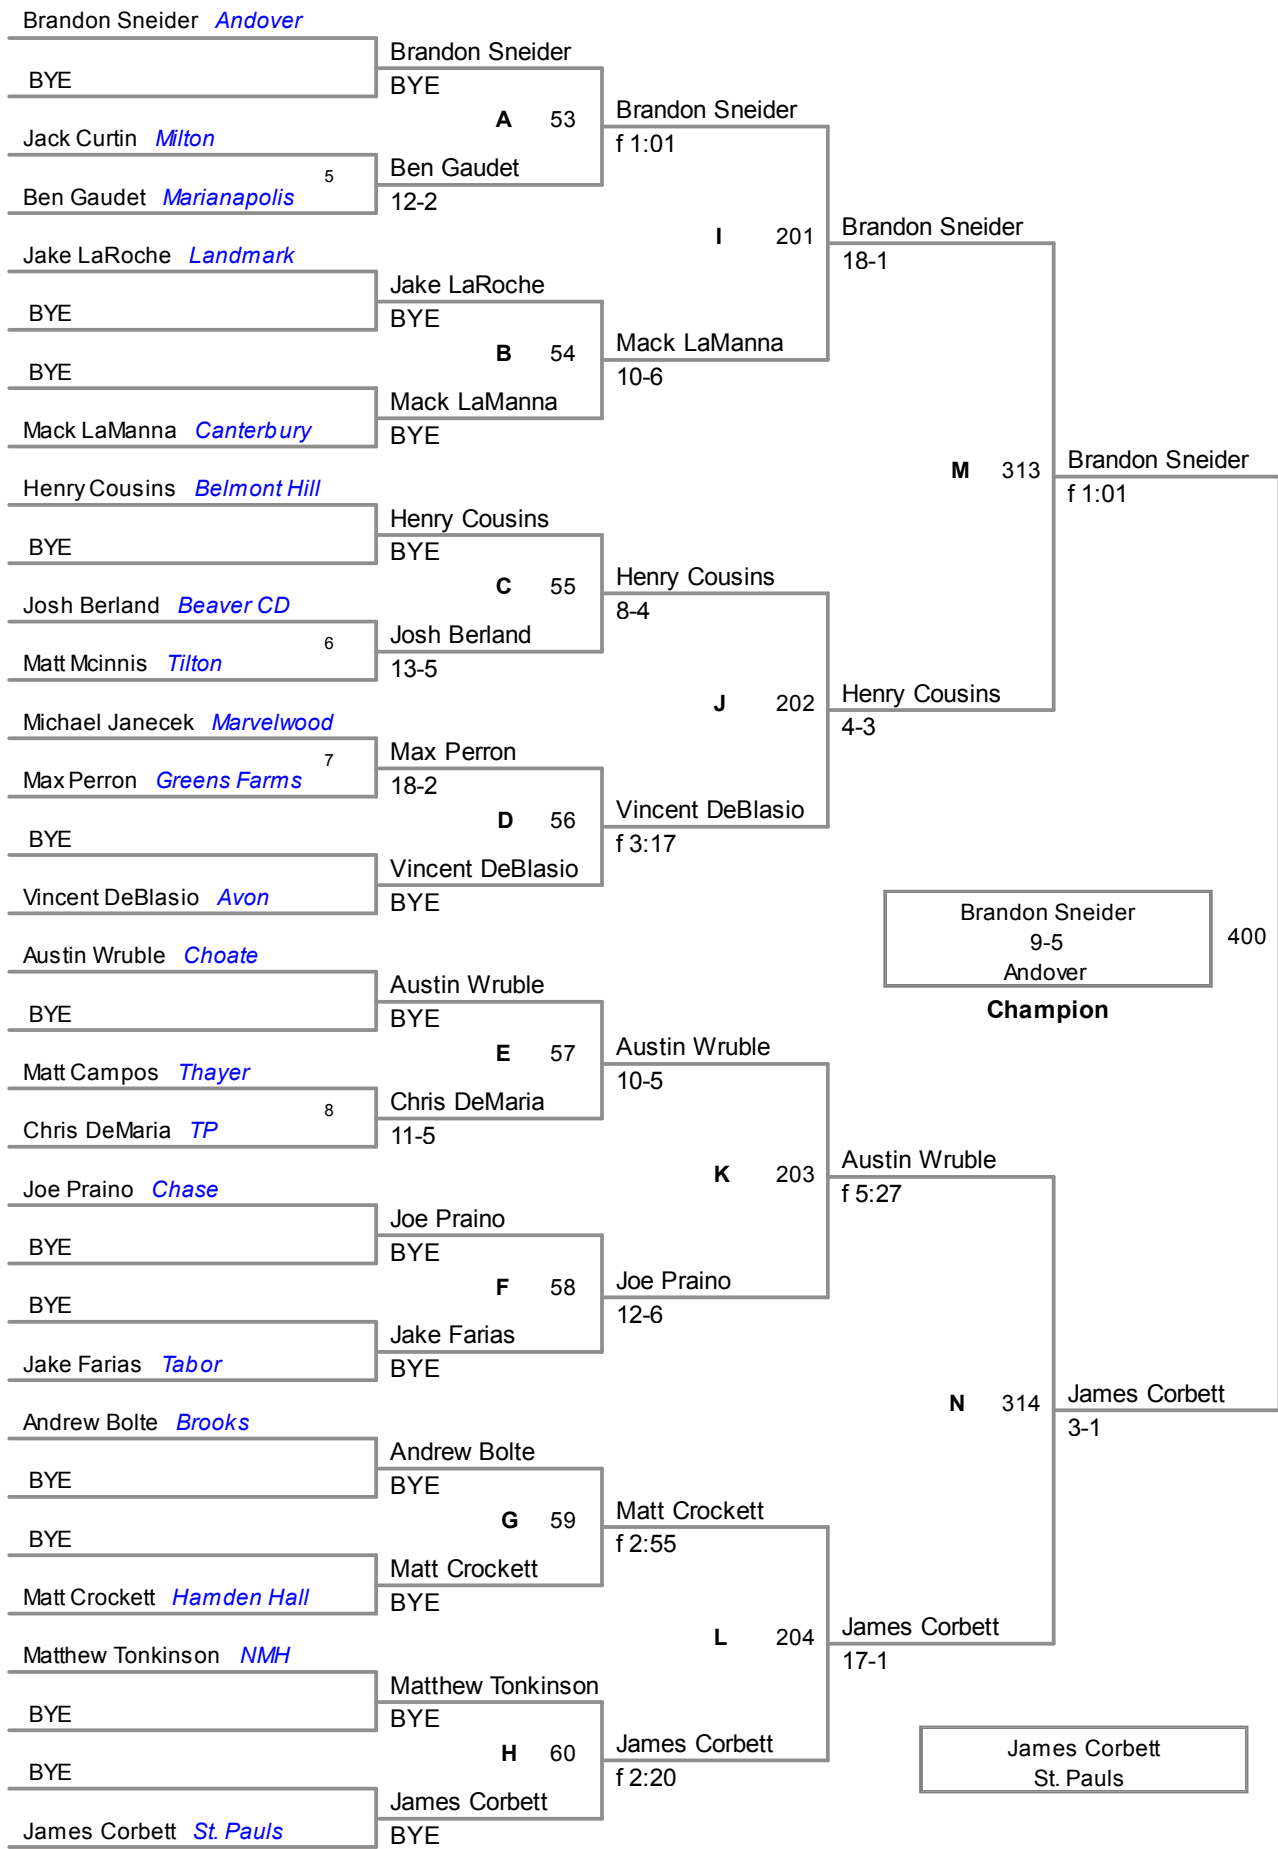

RJ LaBeef
12-0
Pomfret

Champion

404

Spencer Slushman
NMH

106 Lbs

113 Lbs

120 Lbs

126 Lbs