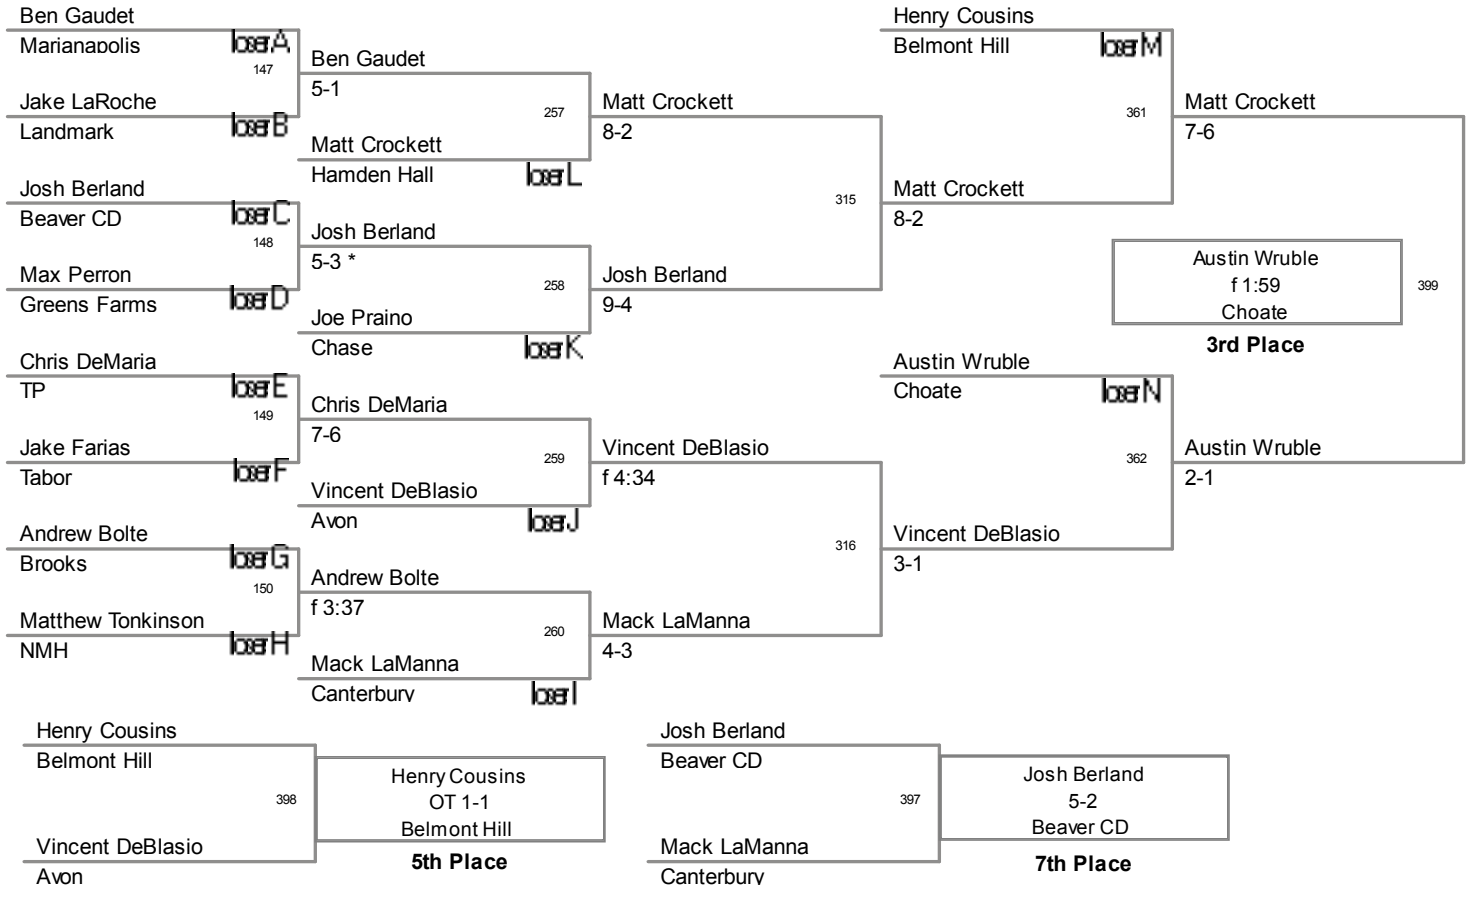

consolation bracket
New England Pre Division

132 Lbs