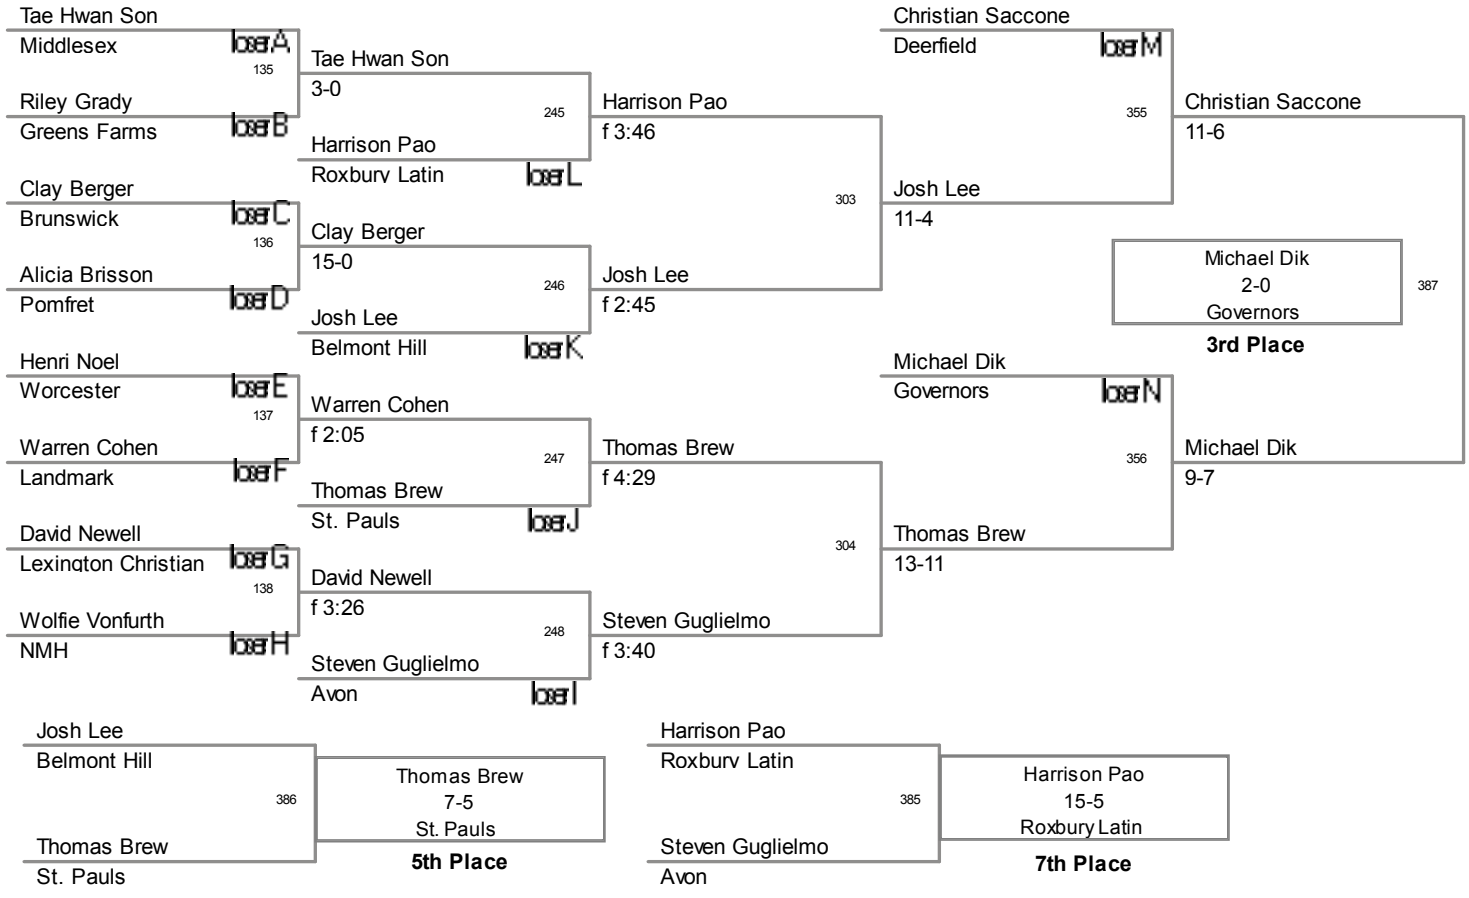

RJ LaBeef
12-0
Pomfret

Champion

404

Spencer Slushman
NMH

106 Lbs

113 Lbs

120 Lbs

126 Lbs