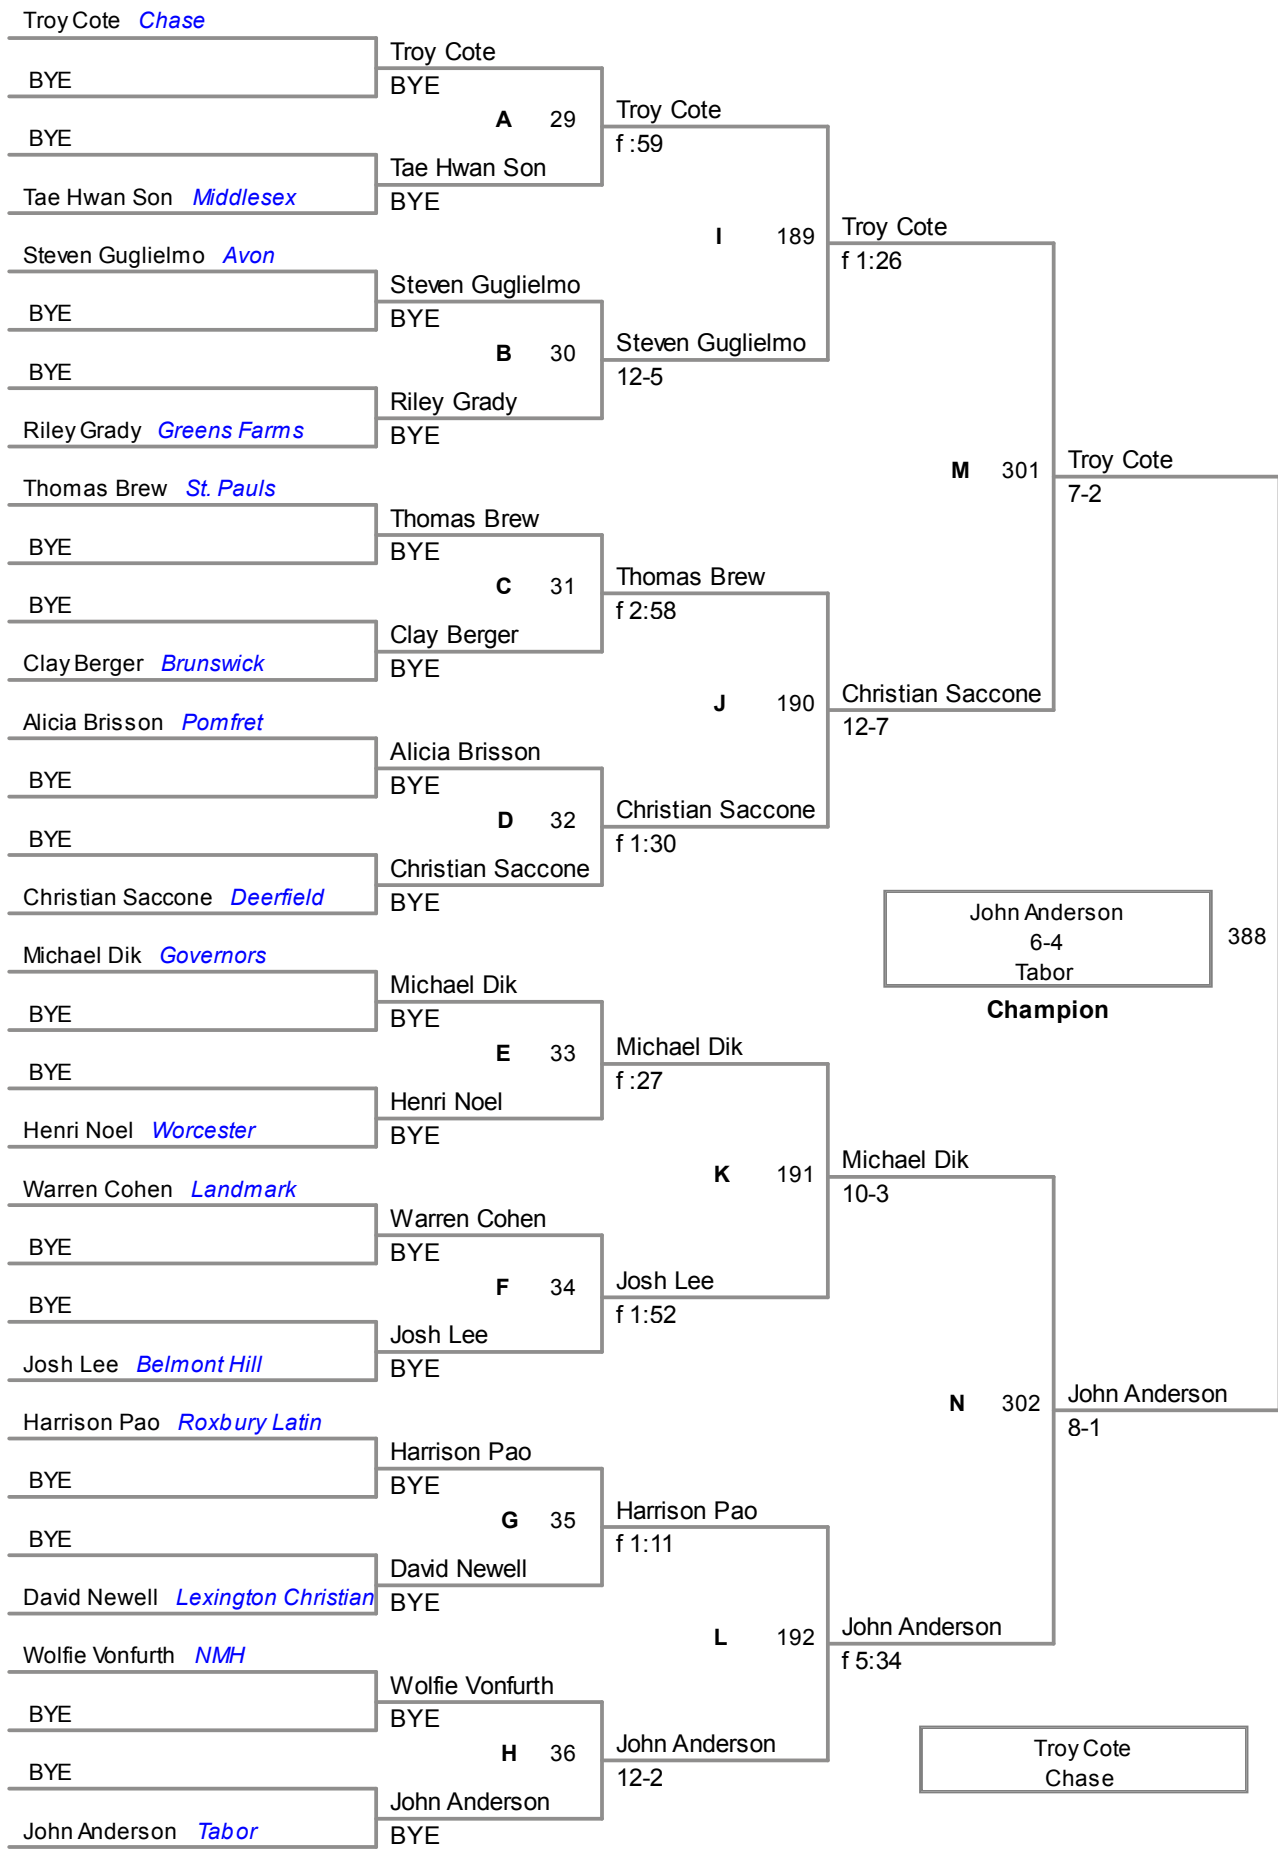

RJ LaBeef
12-0
Pomfret

Champion

404

Spencer Slushman
NMH

106 Lbs

113 Lbs

120 Lbs

126 Lbs