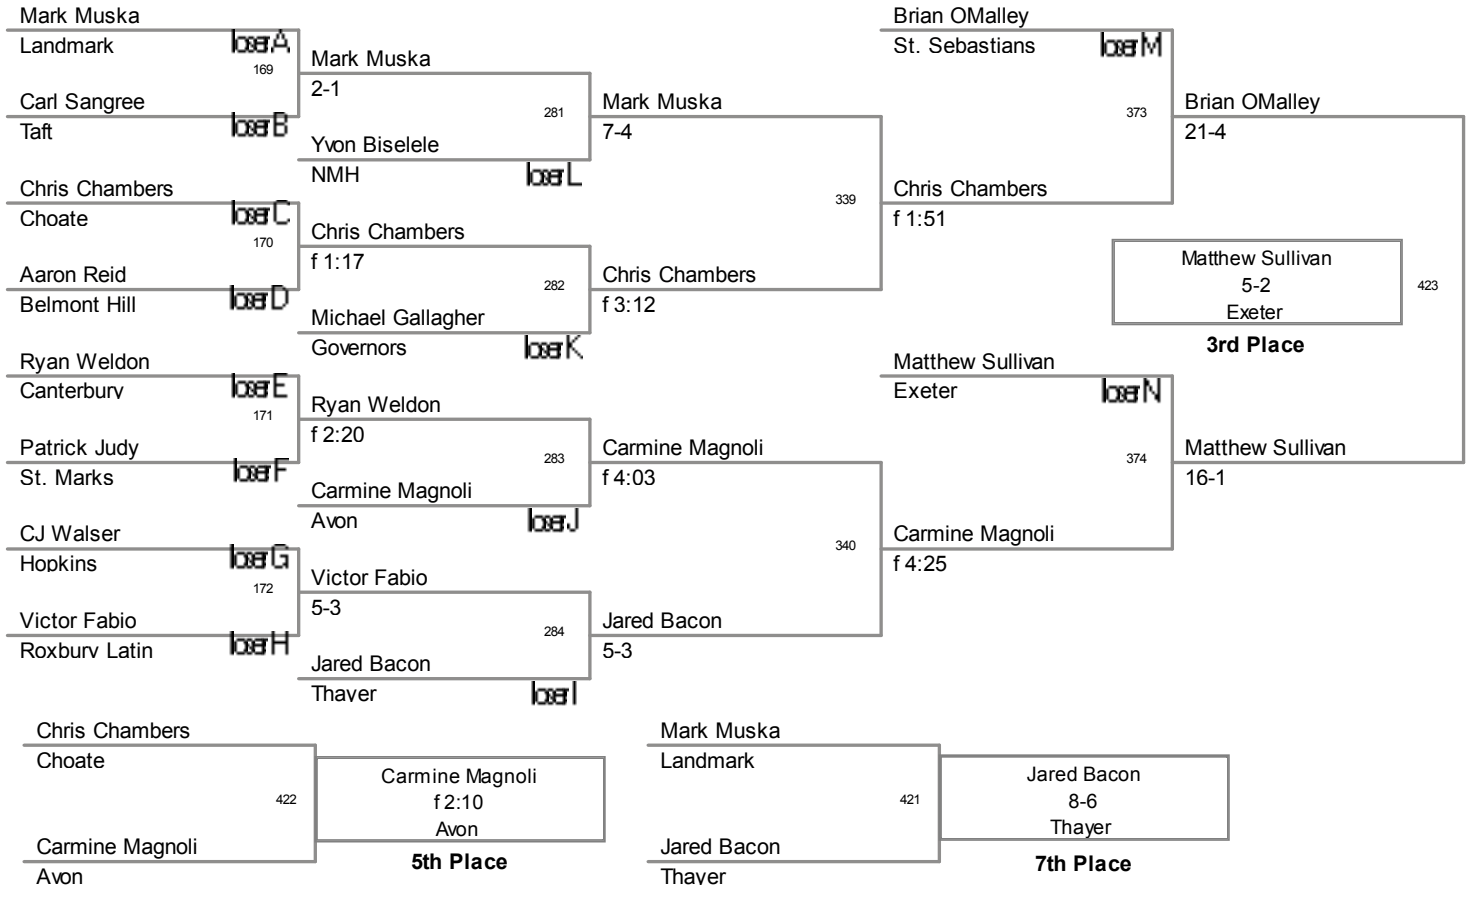

consolation bracket
New England Pre Division

132 Lbs

138 Lbs

145 Lbs

152 Lbs

160 Lbs

170 Lbs

182 Lbs