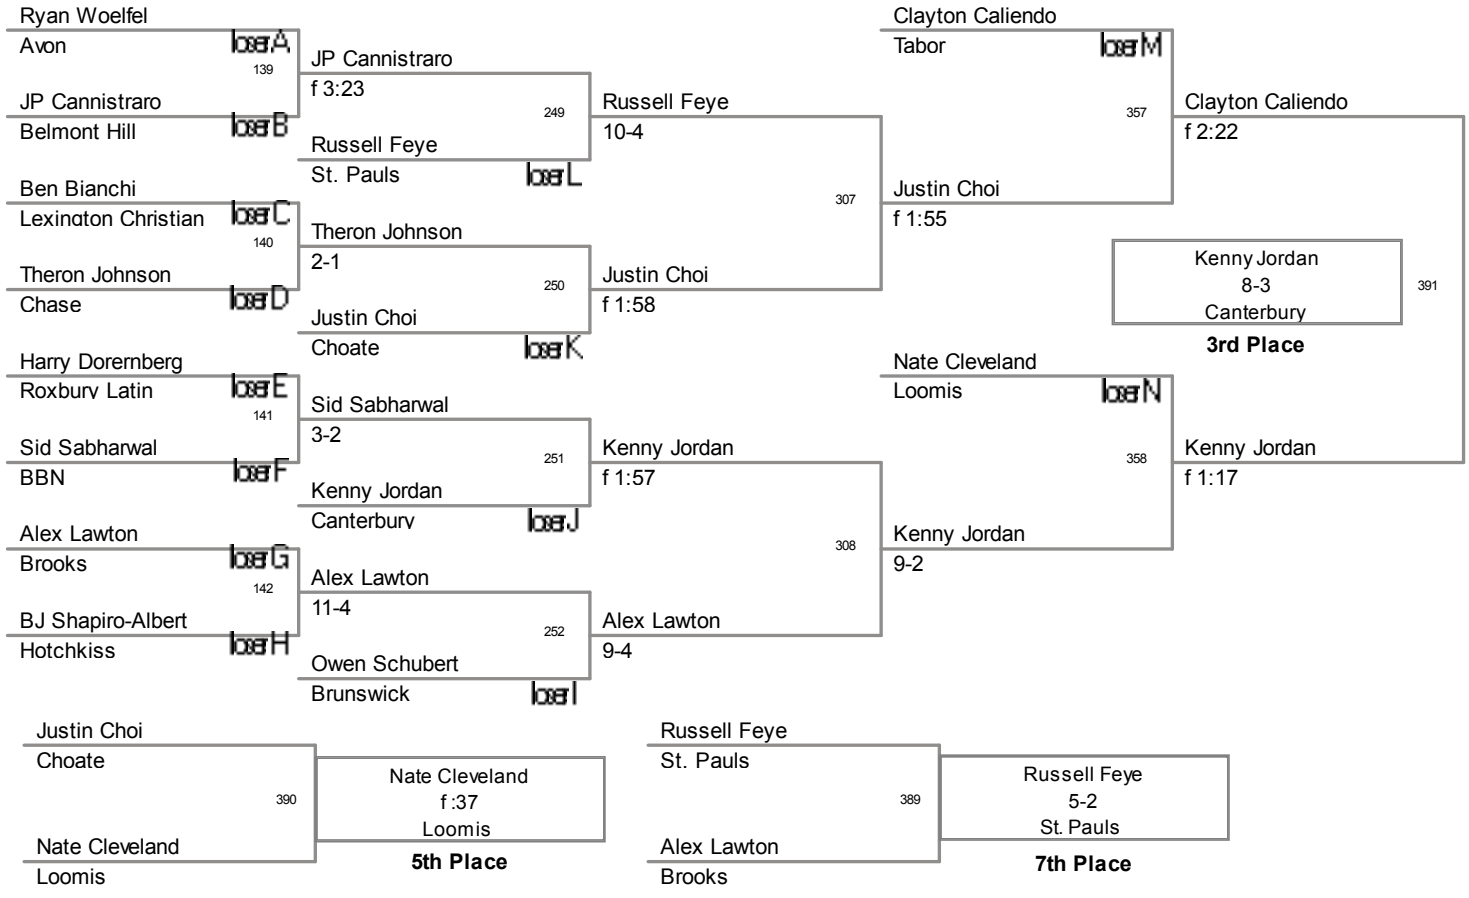

RJ LaBeef
12-0
Pomfret

Champion

404

Spencer Slushman
NMH

106 Lbs

113 Lbs

120 Lbs

126 Lbs