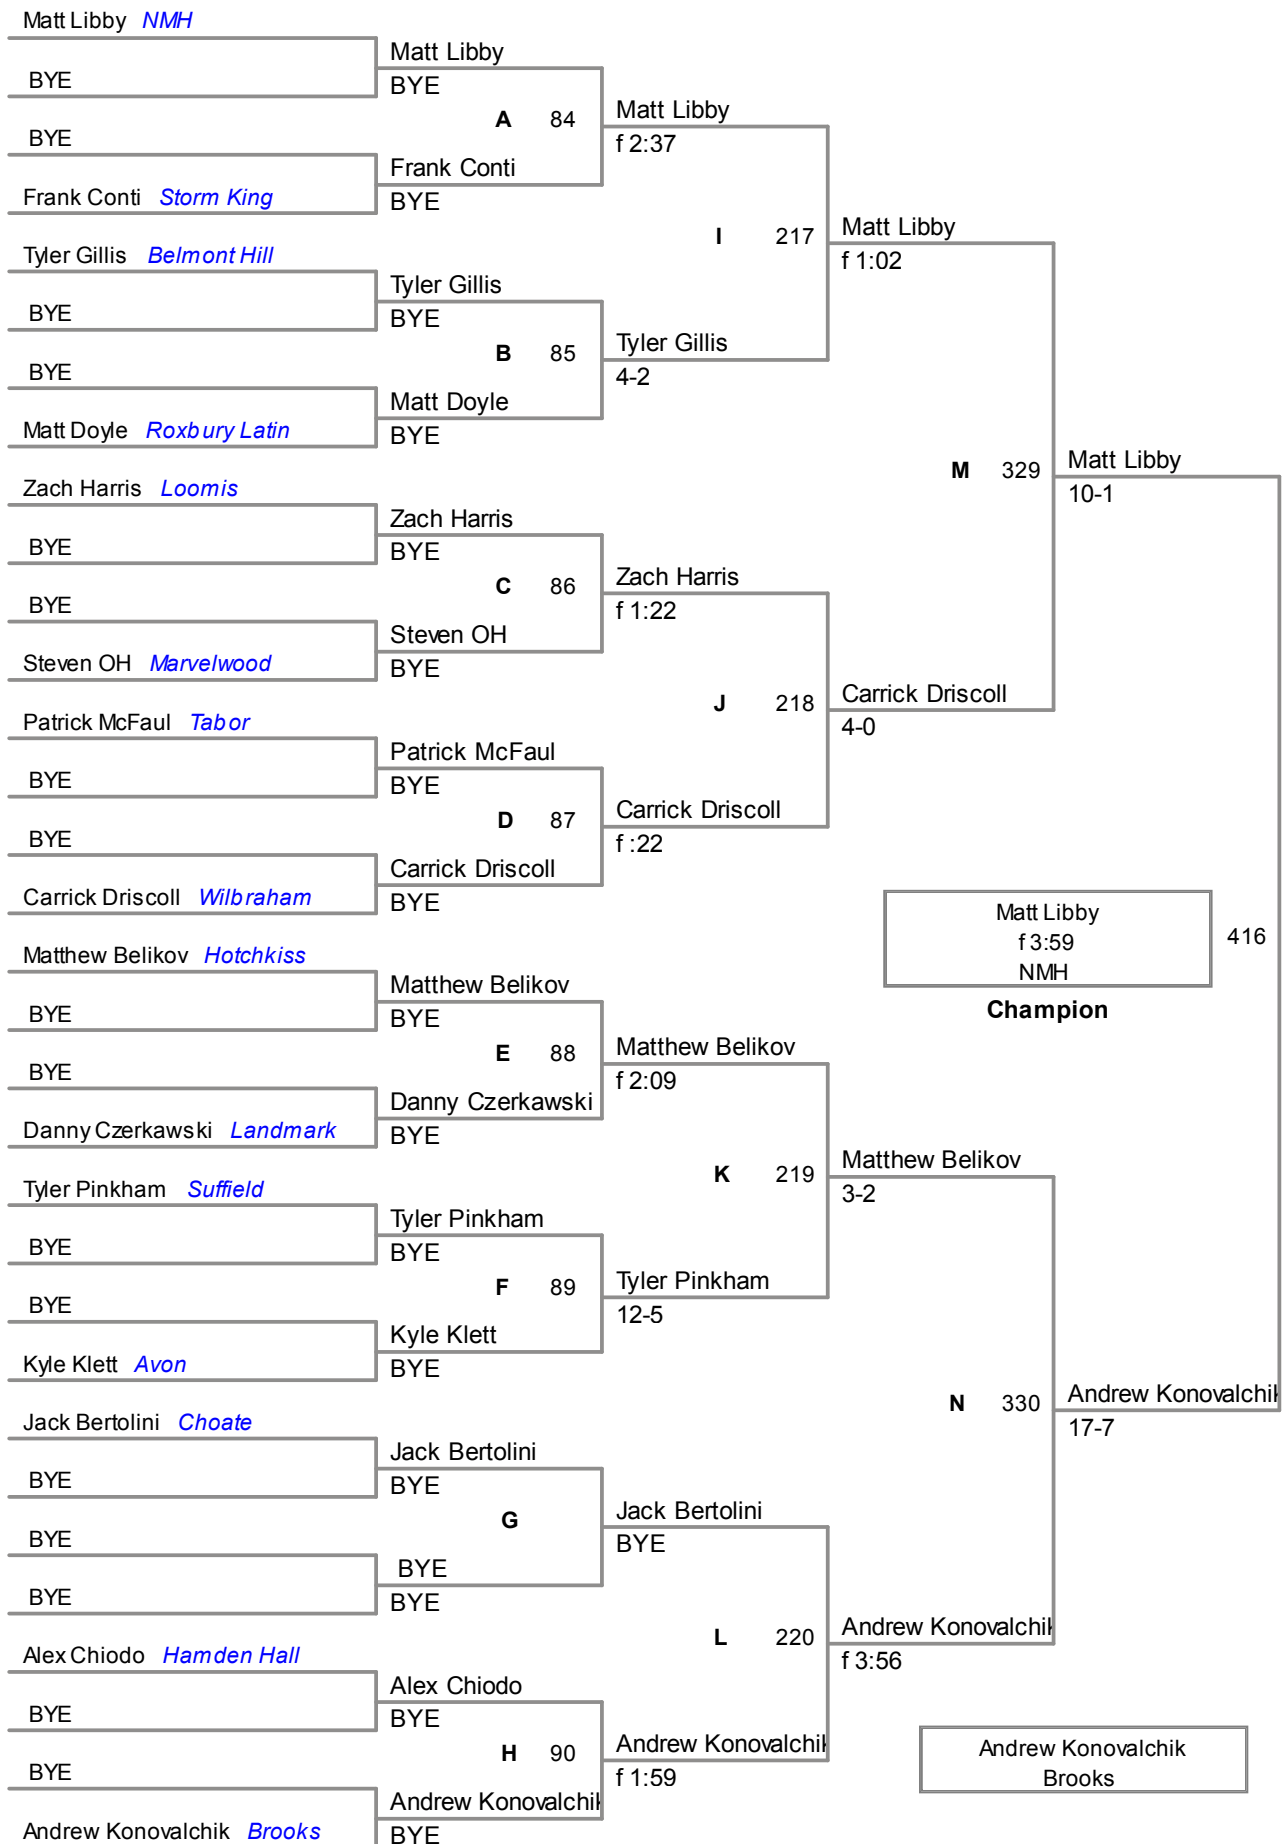

RJ LaBeef
12-0
Pomfret

Champion

404

Spencer Slushman
NMH

106 Lbs

113 Lbs

120 Lbs

126 Lbs