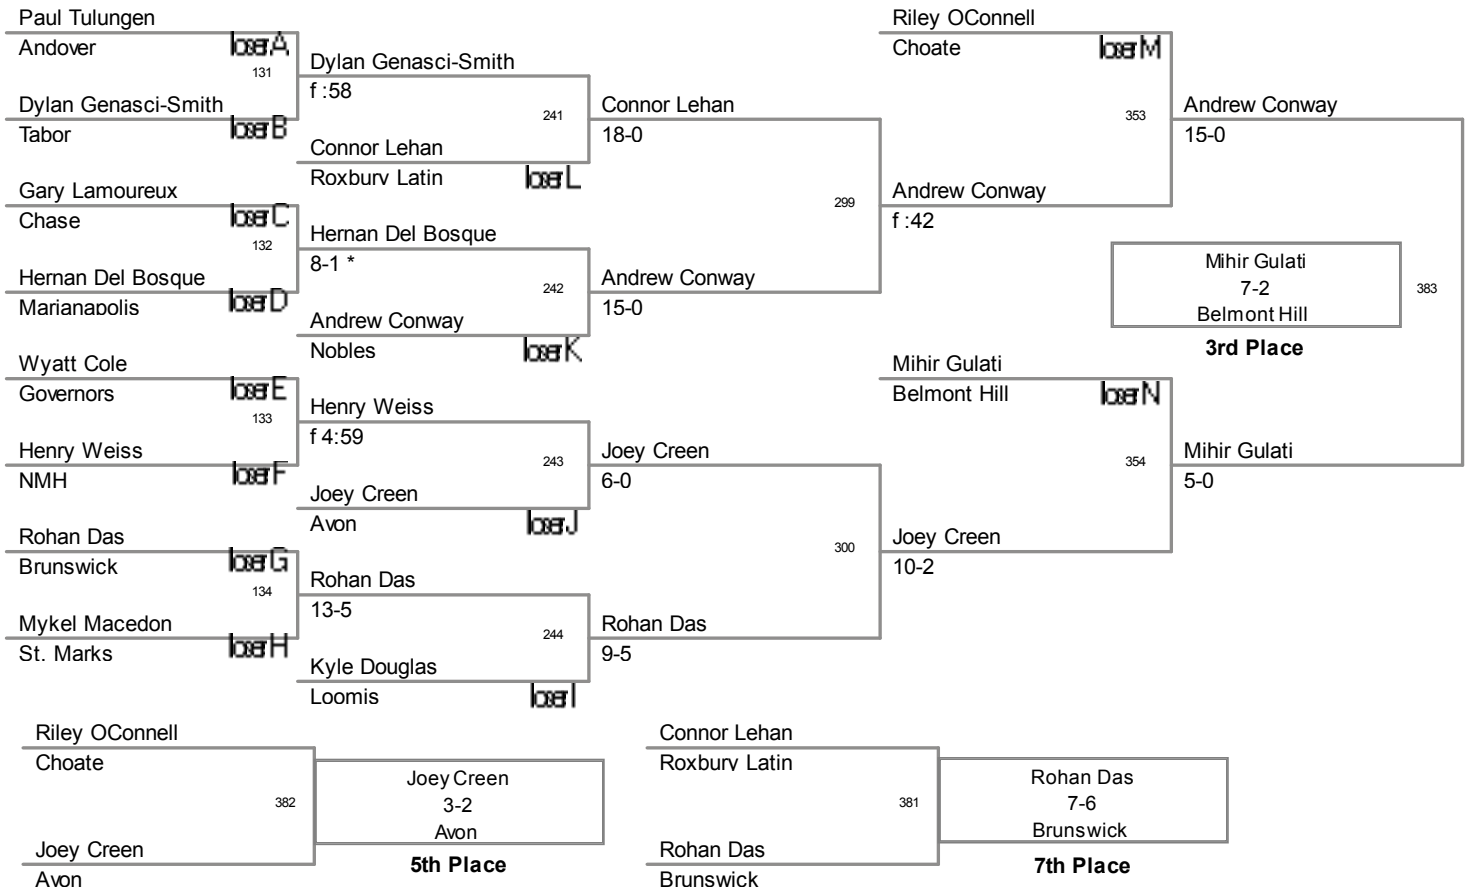

RJ LaBeef
12-0
Pomfret

Champion

404

Spencer Slushman
NMH

106 Lbs

113 Lbs

120 Lbs

126 Lbs