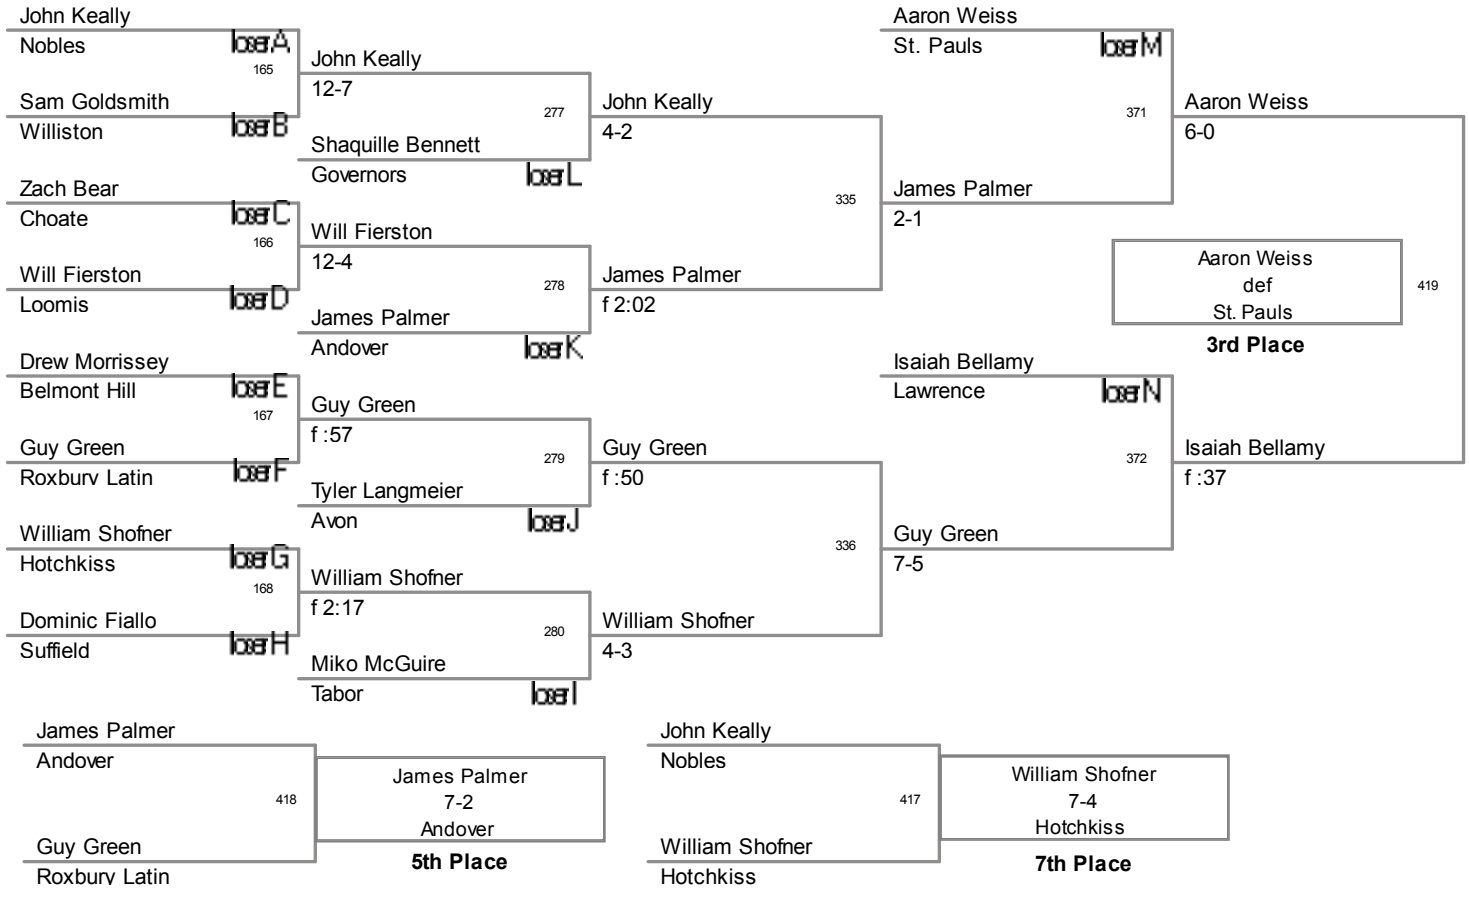

consolation bracket
New England Pre Division

132 Lbs

138 Lbs

145 Lbs

152 Lbs

160 Lbs

170 Lbs

182 Lbs