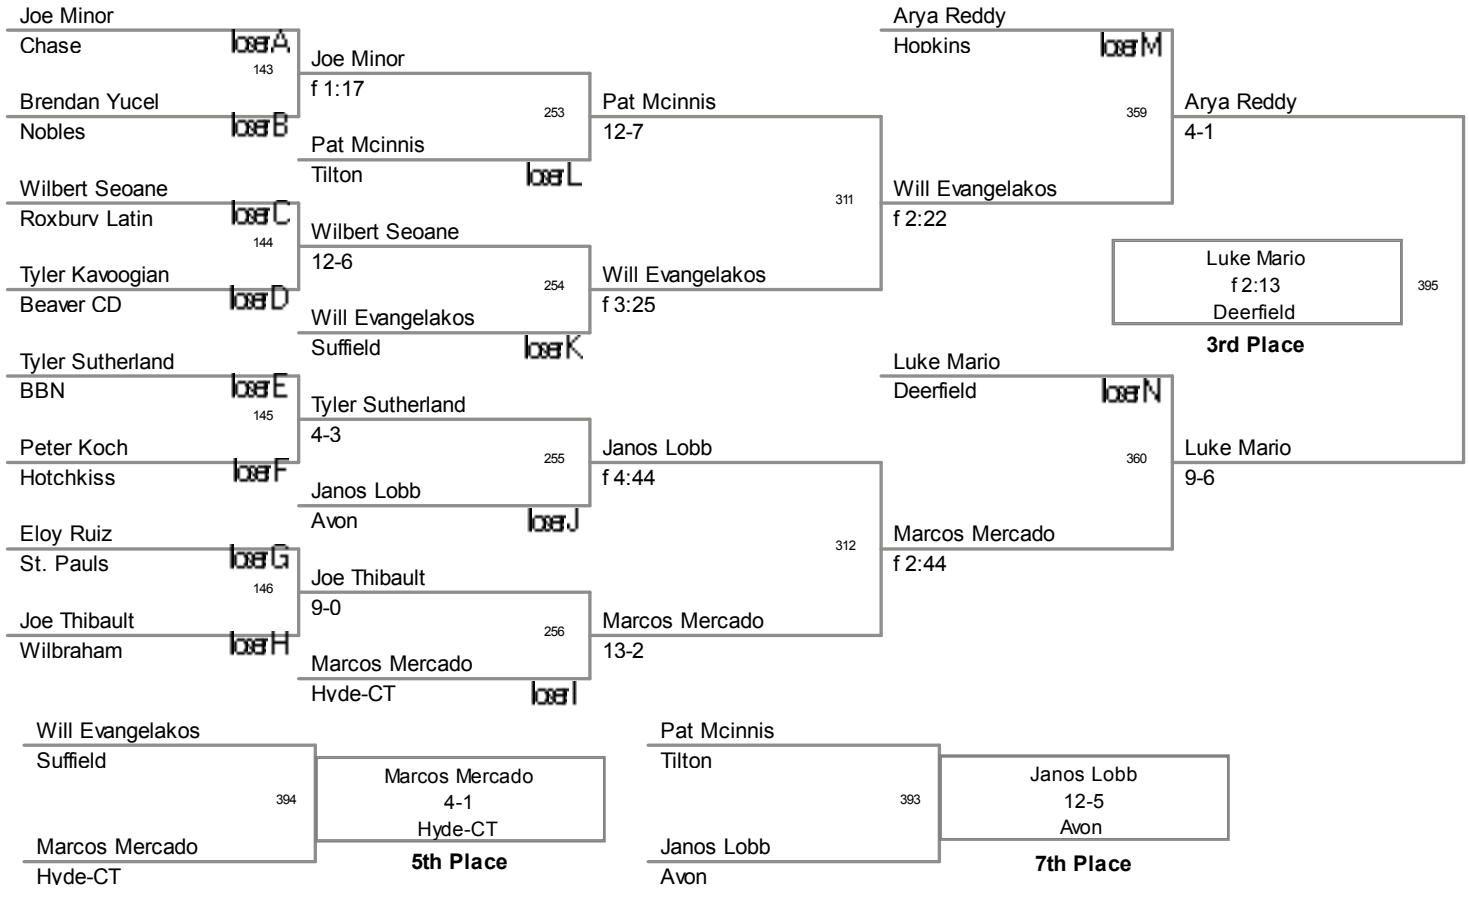

RJ LaBeef
12-0
Pomfret

Champion

404

Spencer Slushman
NMH

106 Lbs

113 Lbs

120 Lbs

126 Lbs