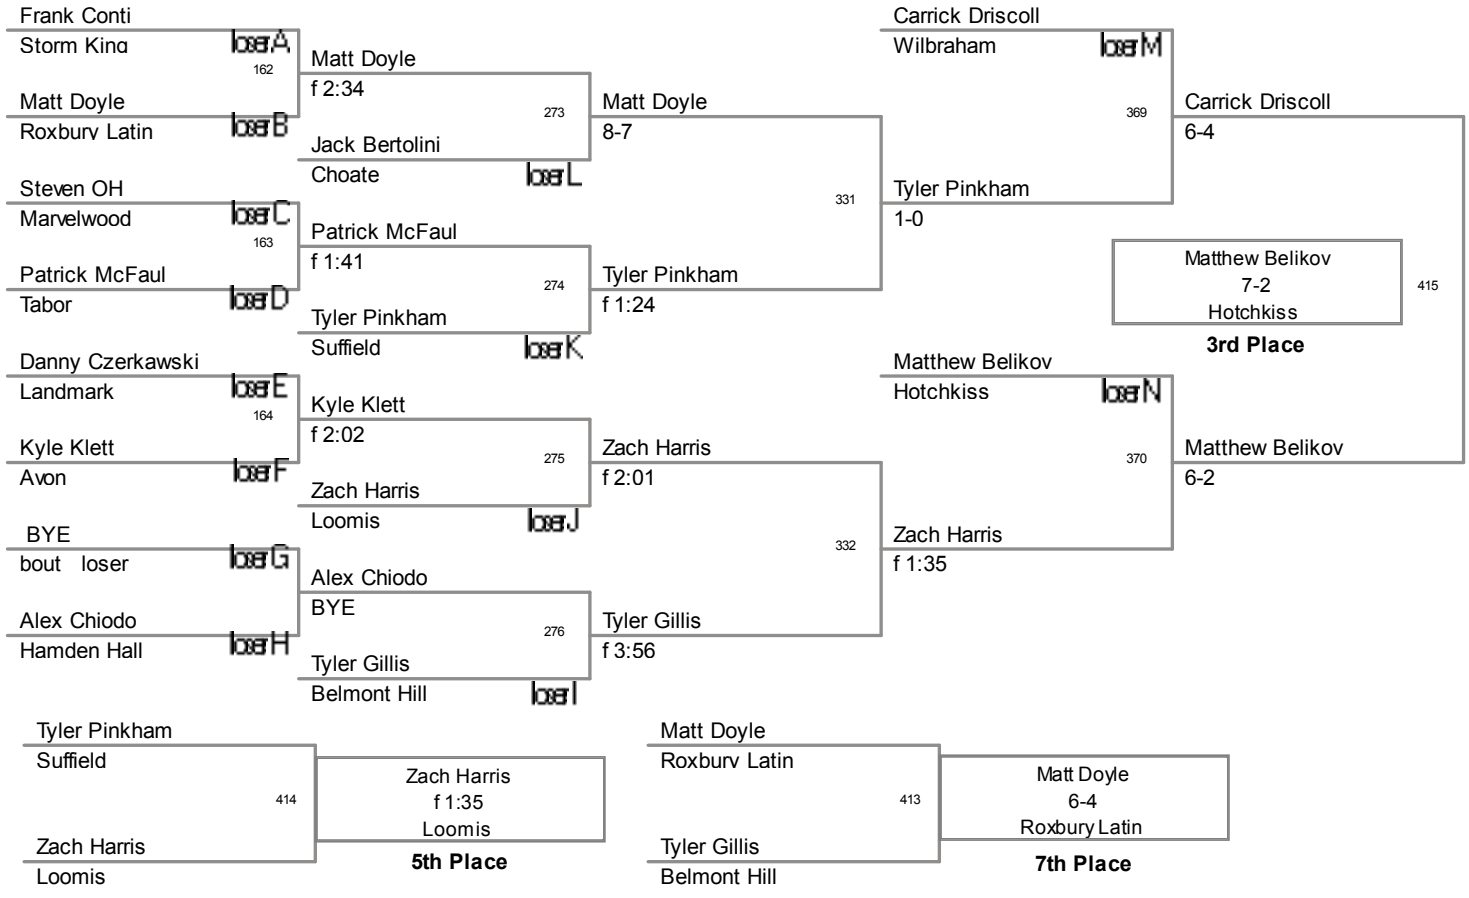

consolation bracket
New England Pre Division

132 Lbs

138 Lbs

145 Lbs

152 Lbs

160 Lbs

170 Lbs

182 Lbs