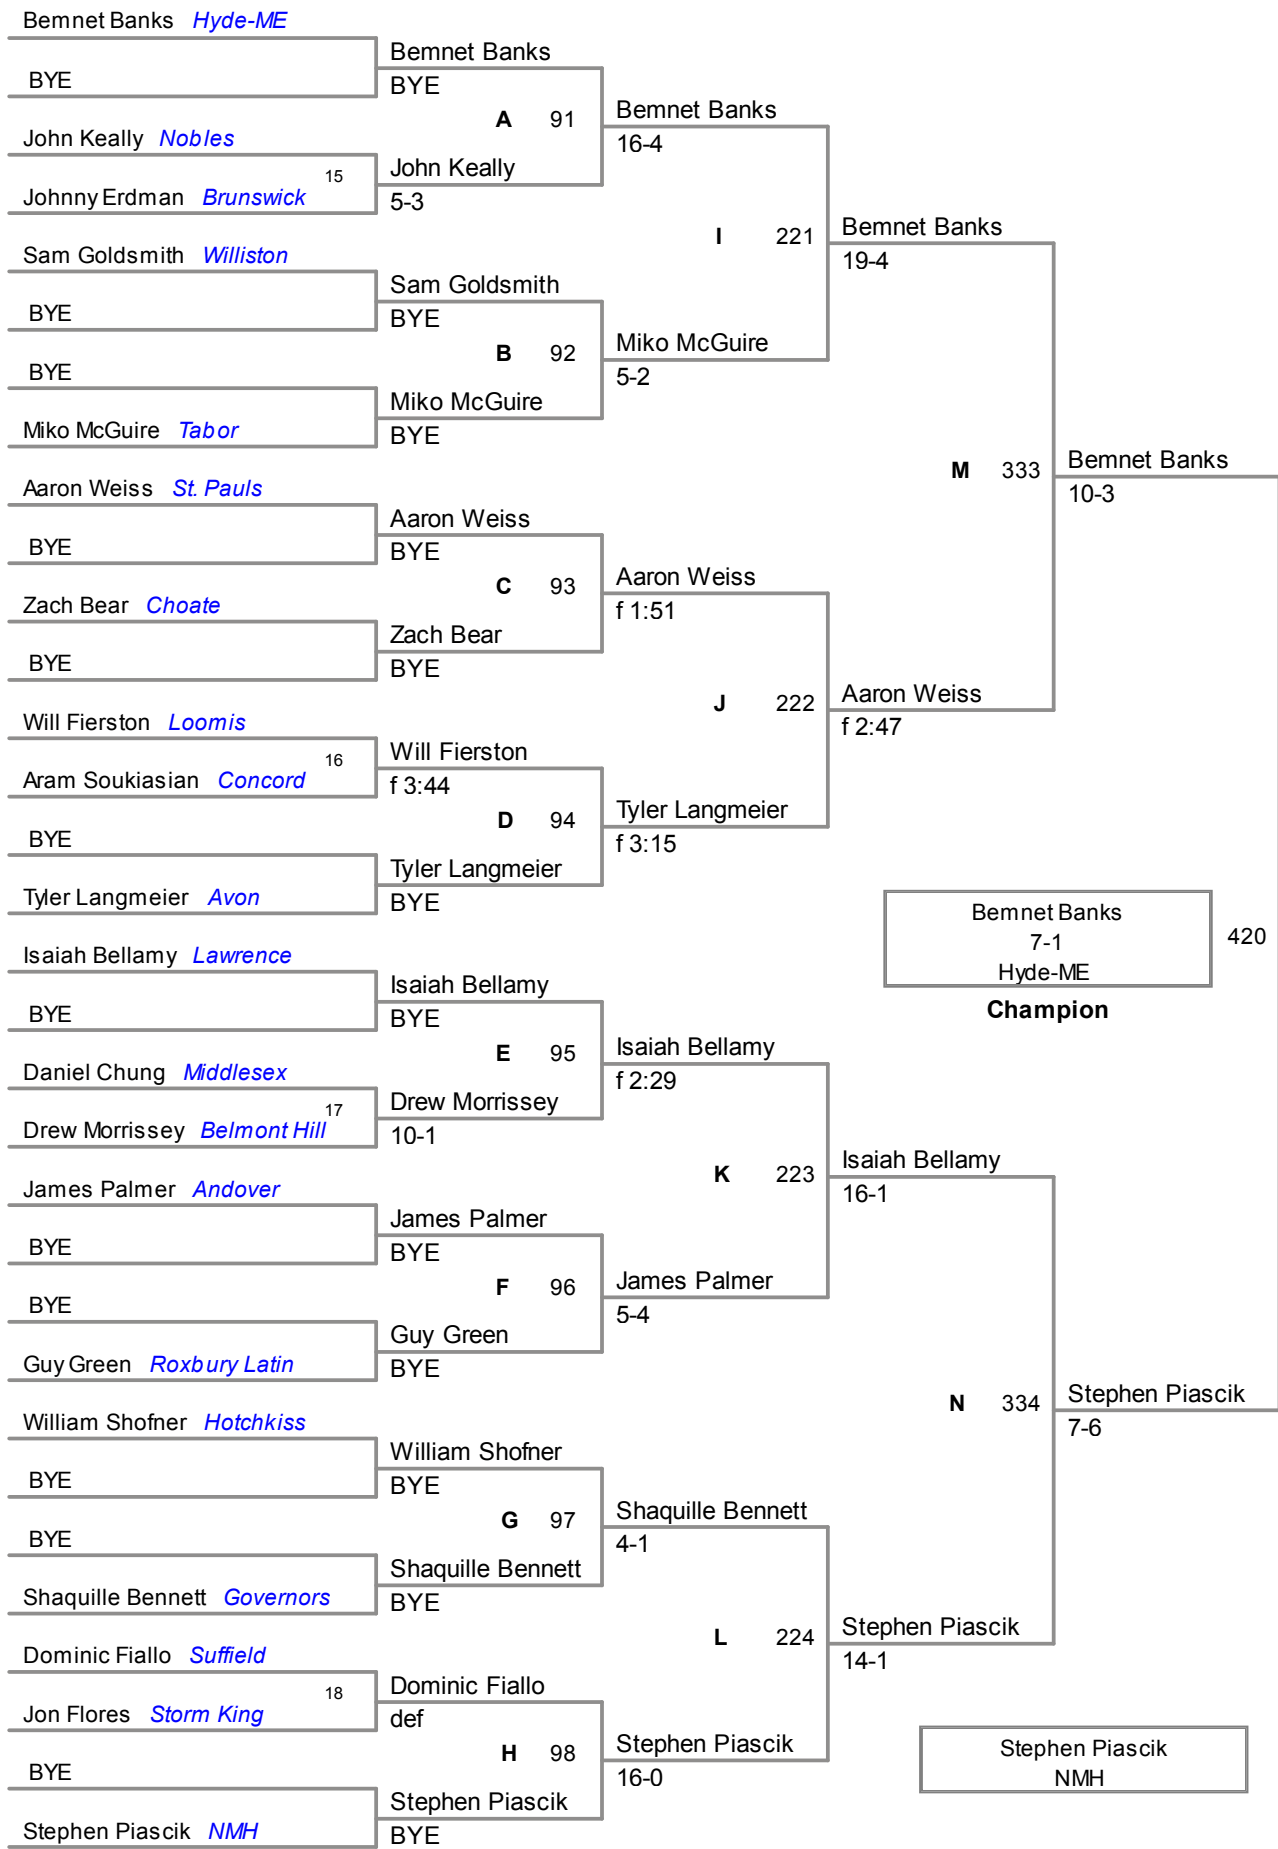

RJ LaBeef
12-0
Pomfret

Champion

404

Spencer Slushman
NMH

106 Lbs

113 Lbs

120 Lbs

126 Lbs