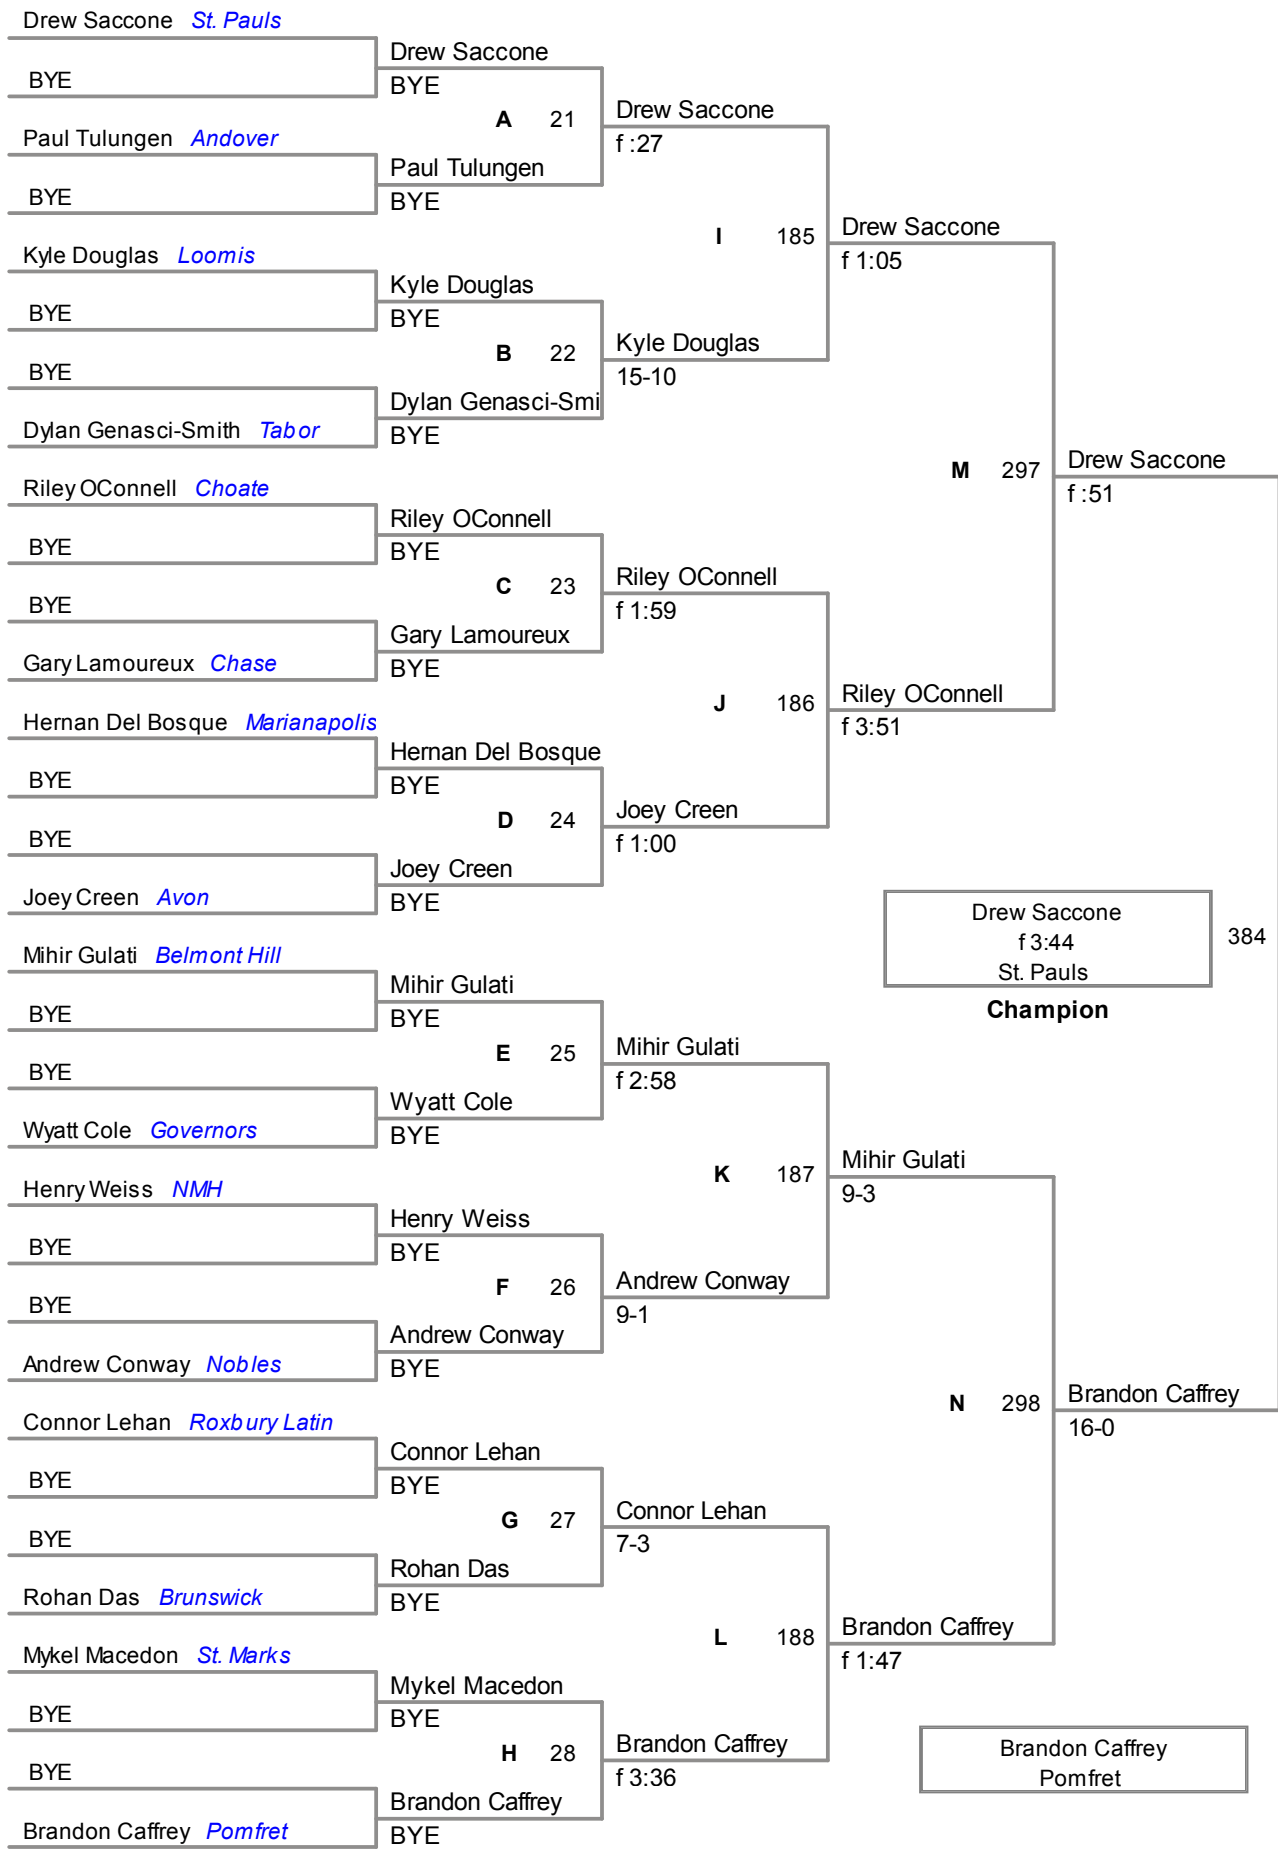

RJ LaBeef
12-0
Pomfret

Champion

404

Spencer Slushman
NMH

106 Lbs

113 Lbs

120 Lbs

126 Lbs