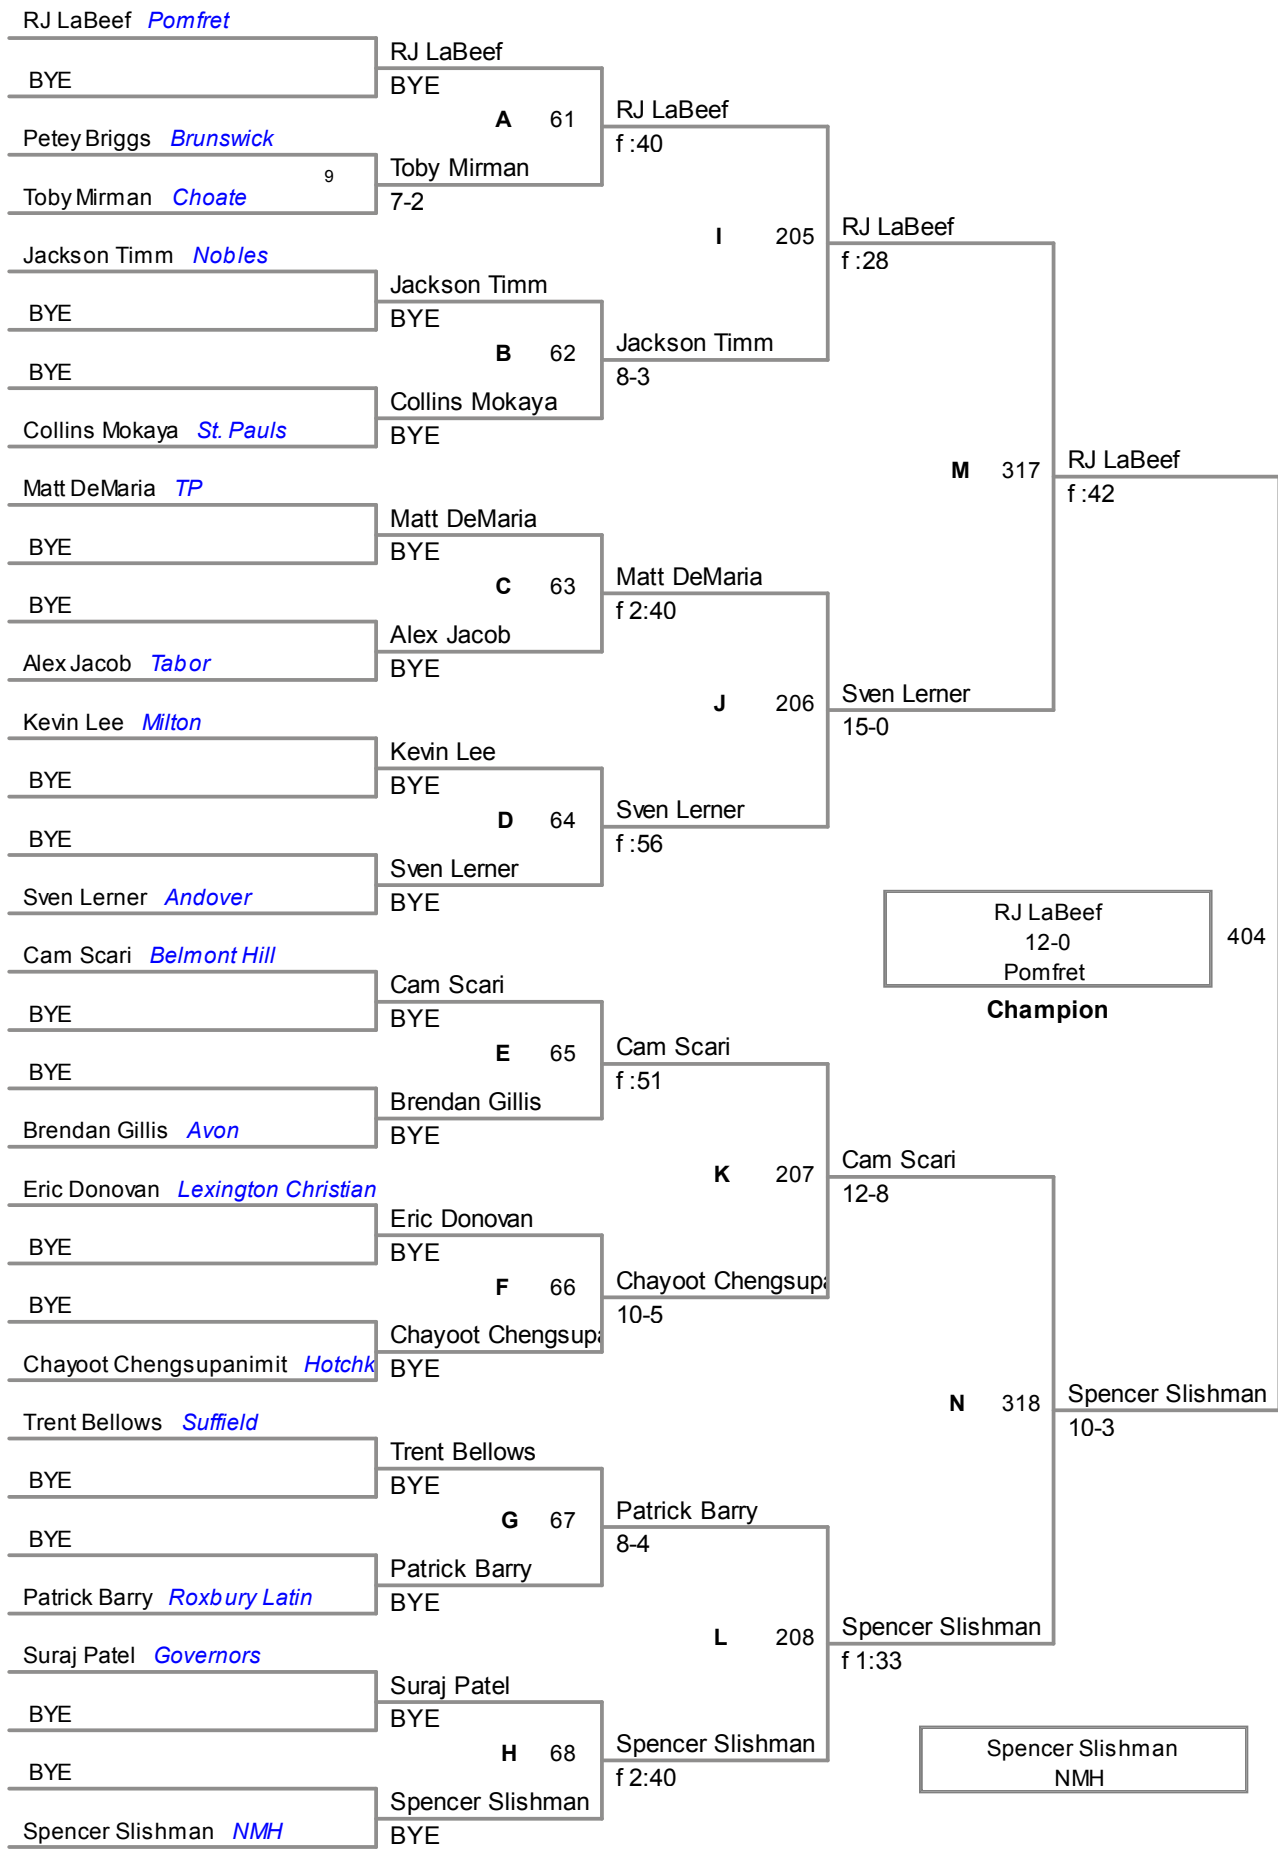

RJ LaBeef
12-0
Pomfret

Champion

404

Spencer Slushman
NMH

106 Lbs

113 Lbs

120 Lbs

126 Lbs