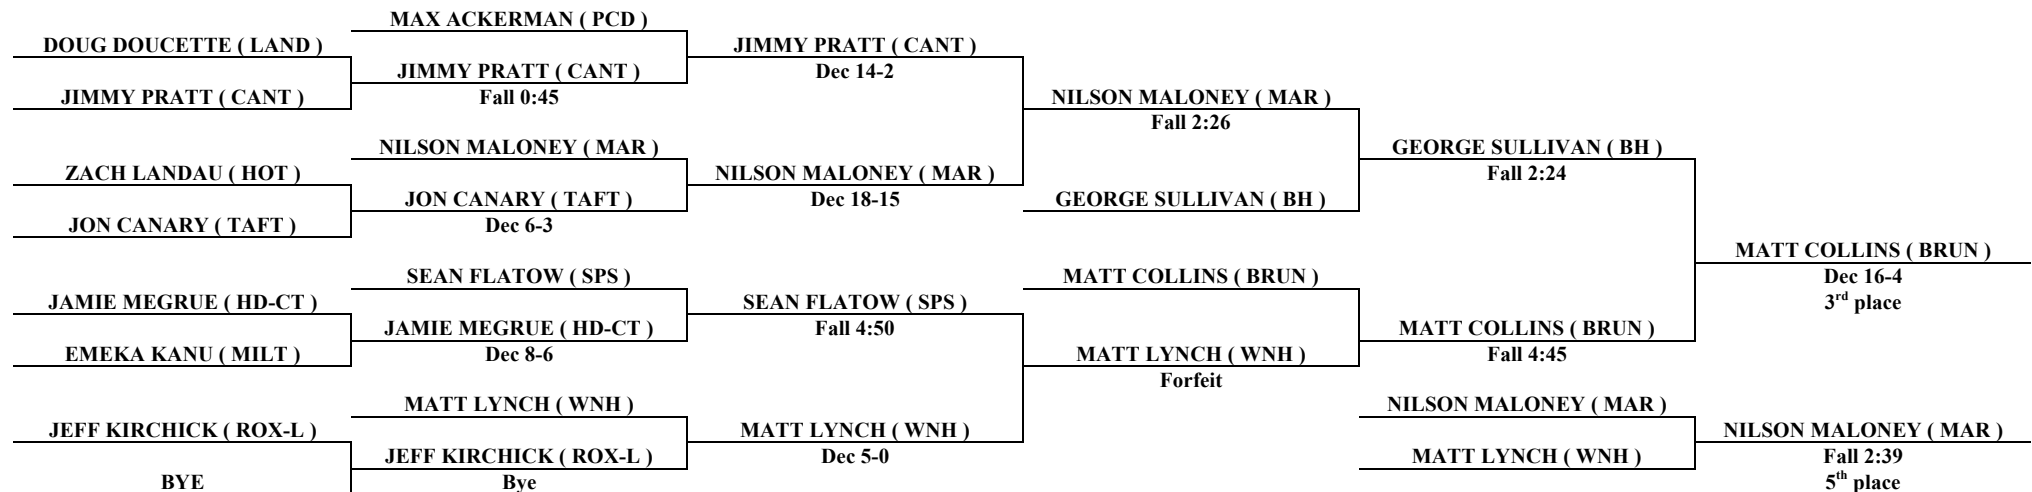

CONSOLATION ROUND