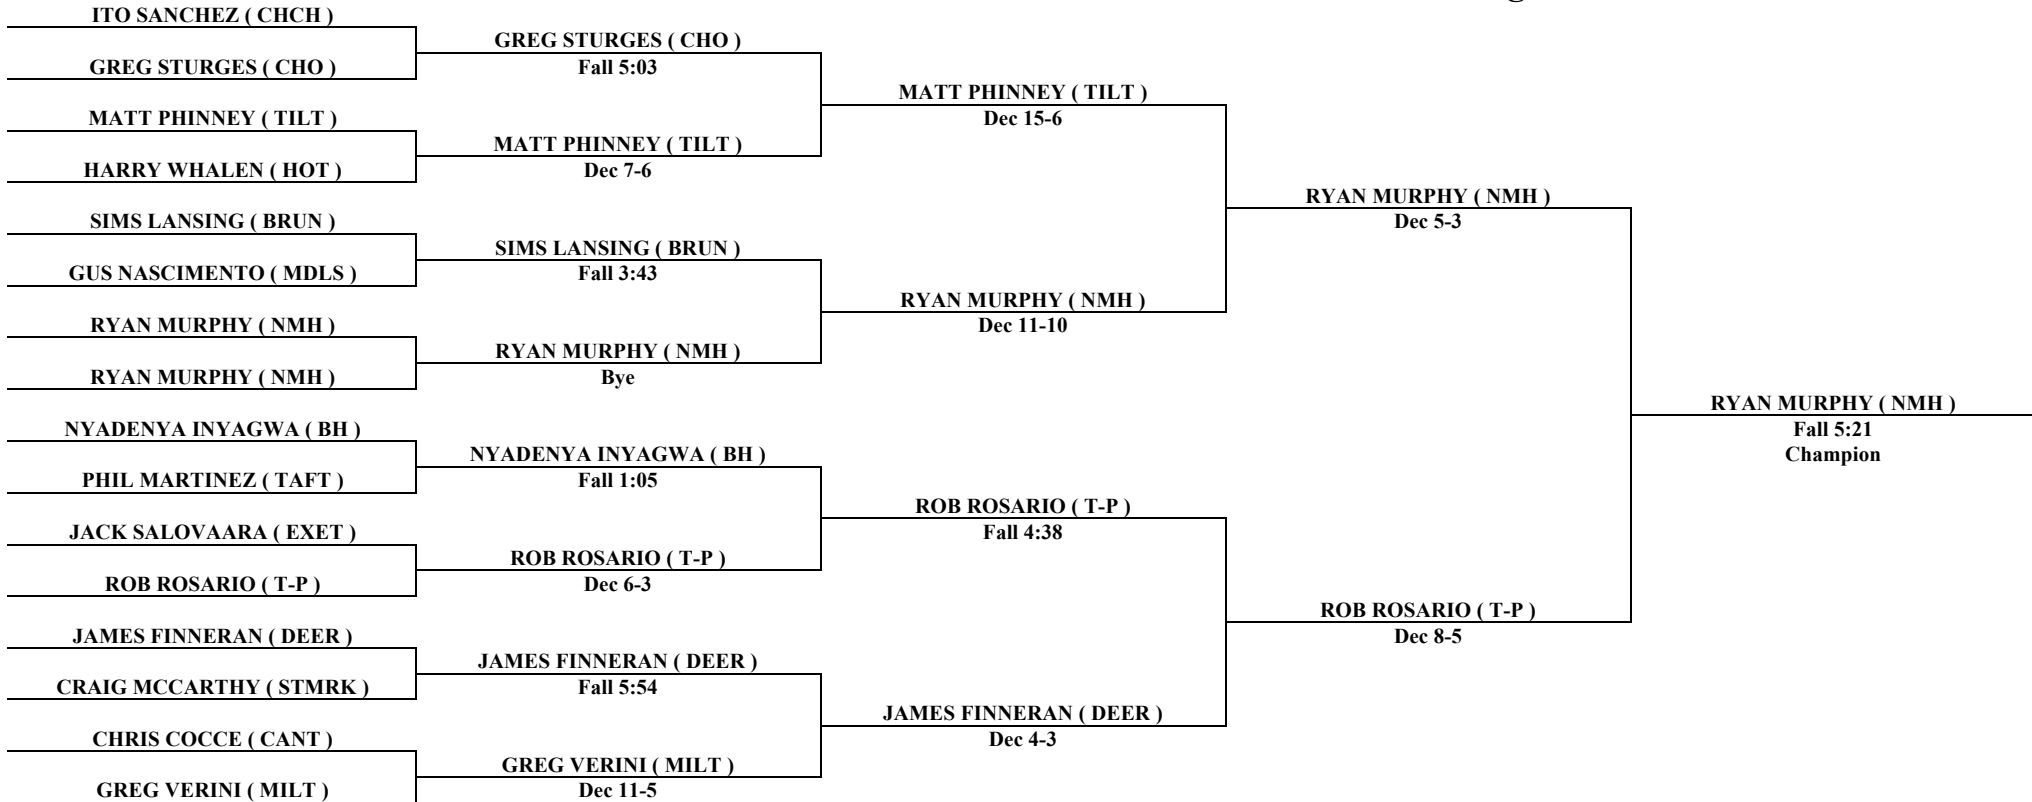

2005 NEISWA - CHAMPIONSHIP ROUND - 145 lb. weight class