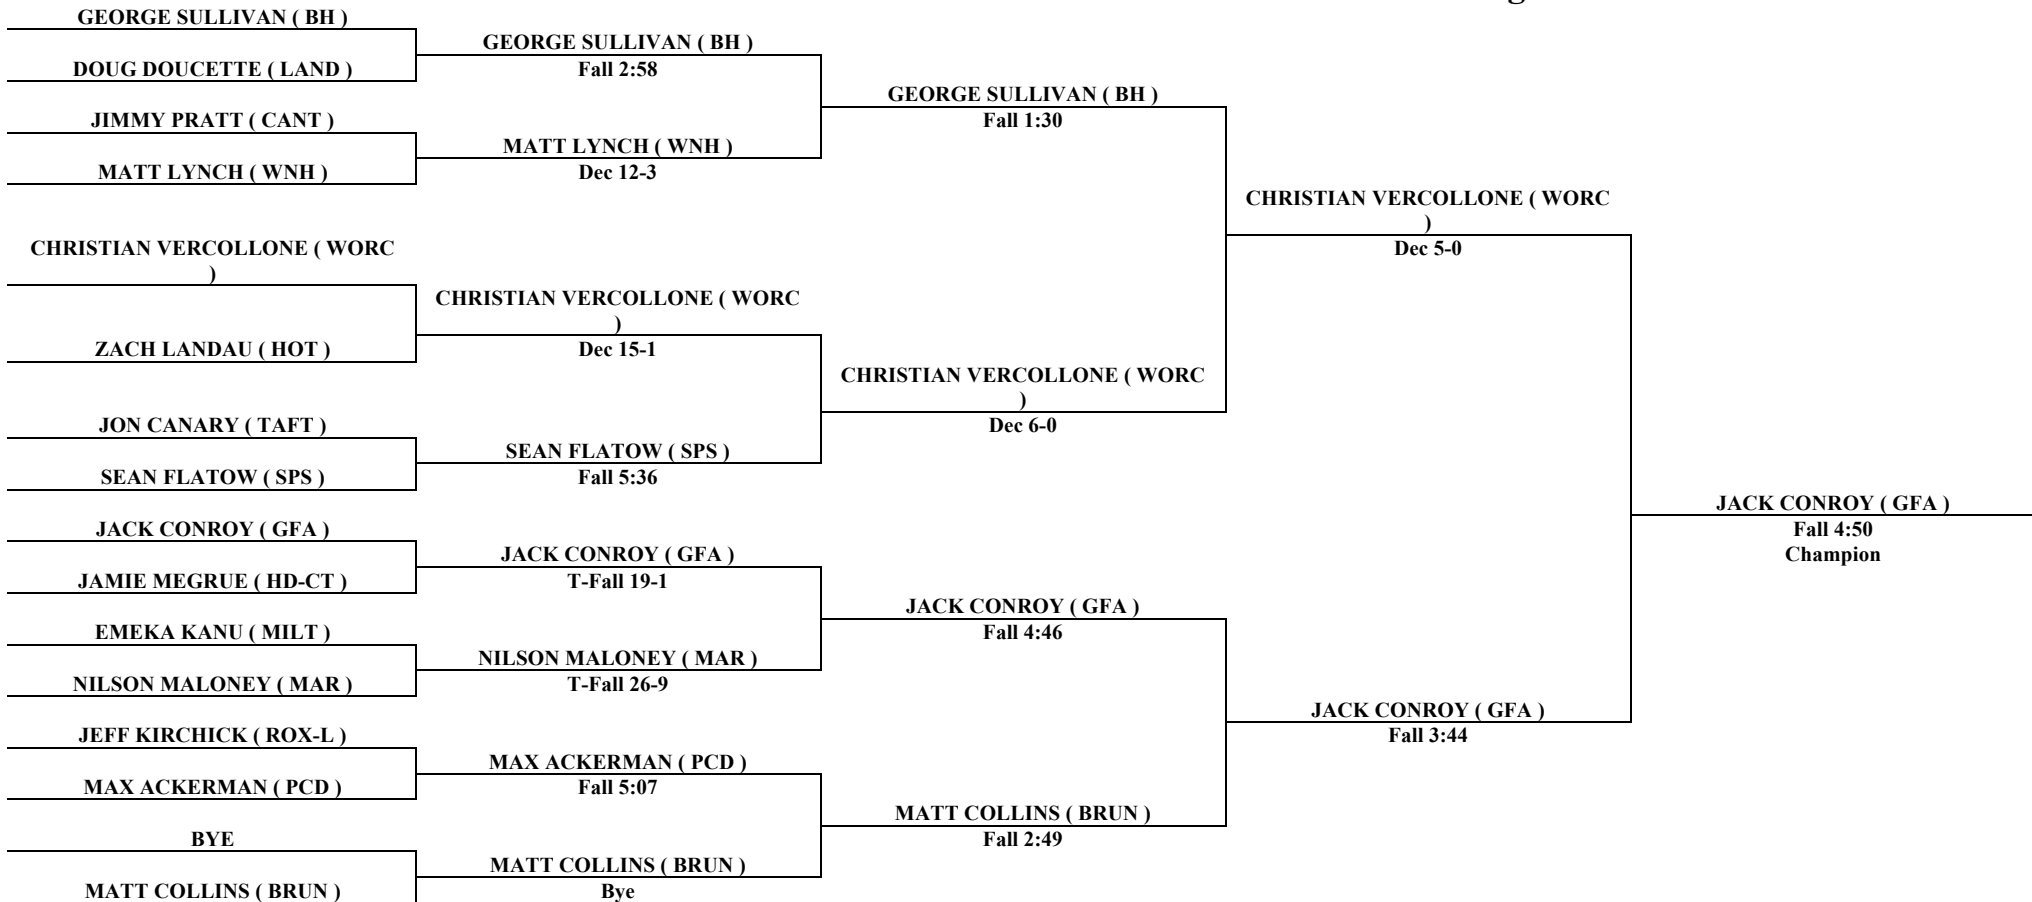

2005 NEISWA - CHAMPIONSHIP ROUND - 140 lb. weight class